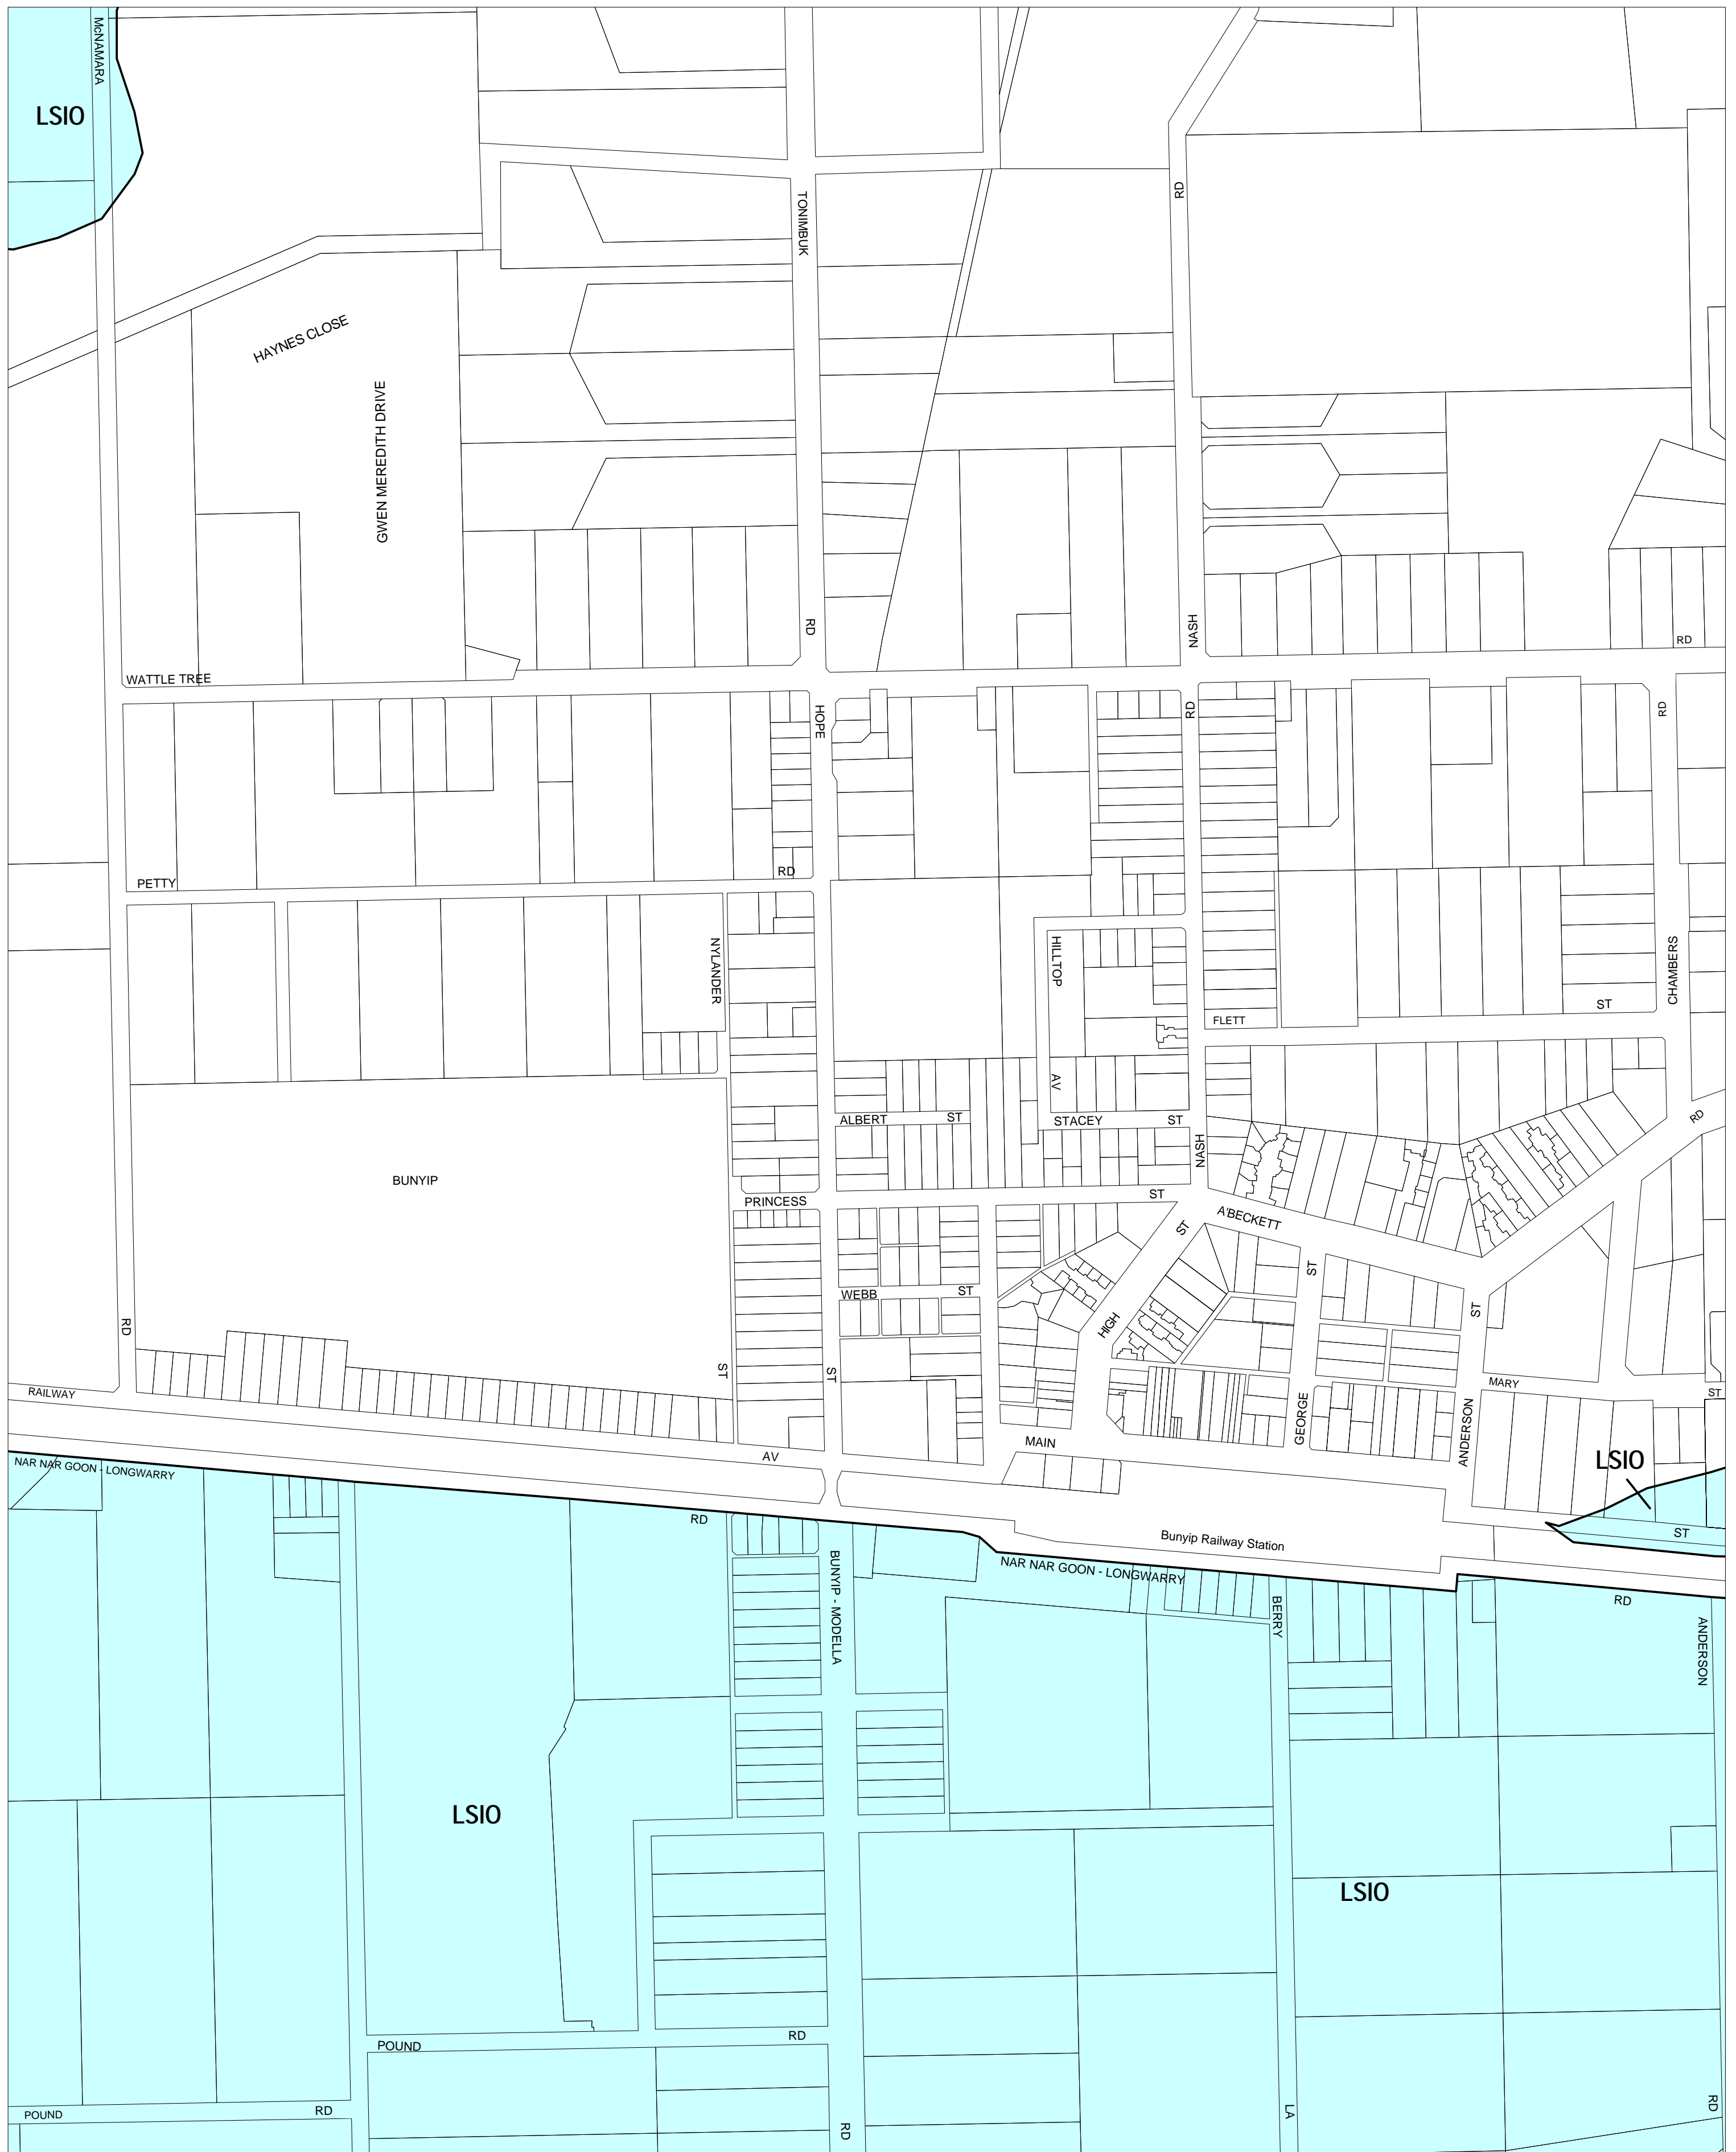

CARDINIA PLANNING SCHEME - LOCAL PROVISION

Overlays

LSIO Land Subject To Inundation Overlay

Printed: 19/3/2008

AMENDMENT C24