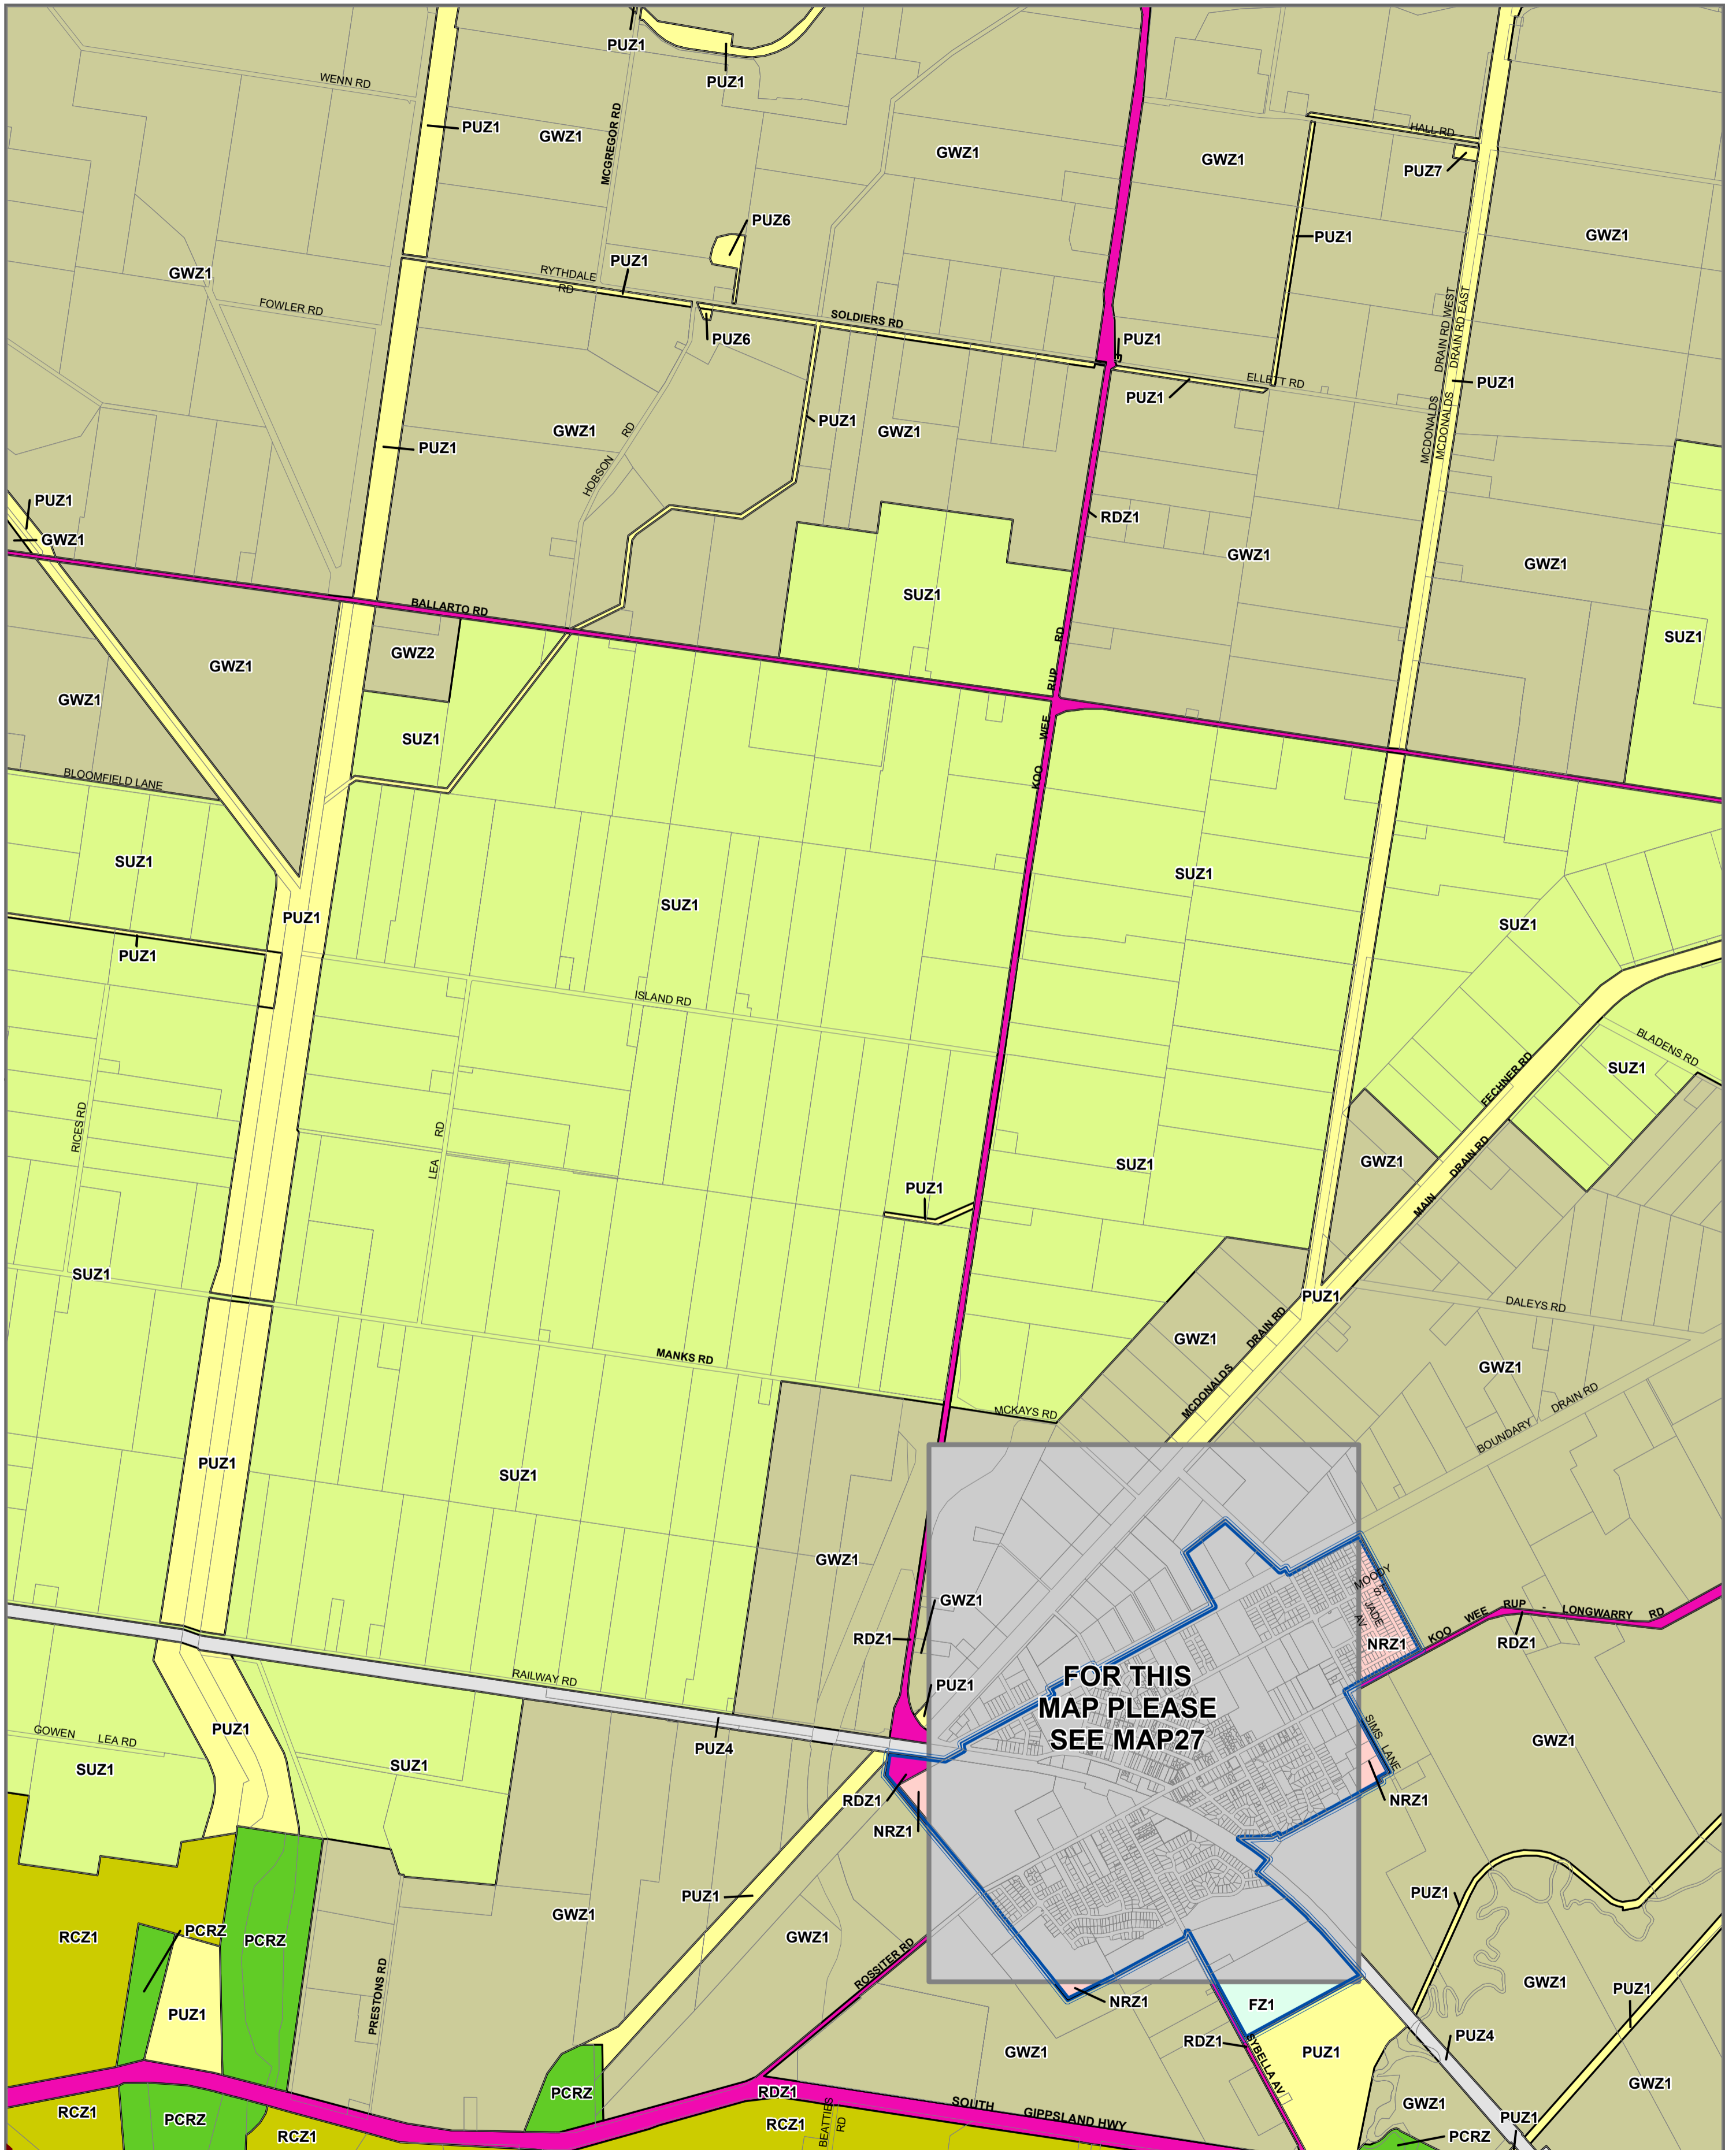

CARDINIA PLANNING SCHEME - LOCAL PROVISION

LEGEND

FZ - Farming Zone	PUZ6 - Public Use Zone - Local Government
GWZ - Green Wedge Zone	PUZ7 - Public Use Zone - Other Public Use
NRZ - Neighbourhood Residential Zone	RCZ - Rural Conservation Zone
PCRZ - Public Conservation and Resource Zone	RDZ1 - Road Zone - Category 1
PUZ1 - Public Use Zone - Service and Utility	SUZ - Special Use Zone
PUZ4 - Public Use Zone - Transport	