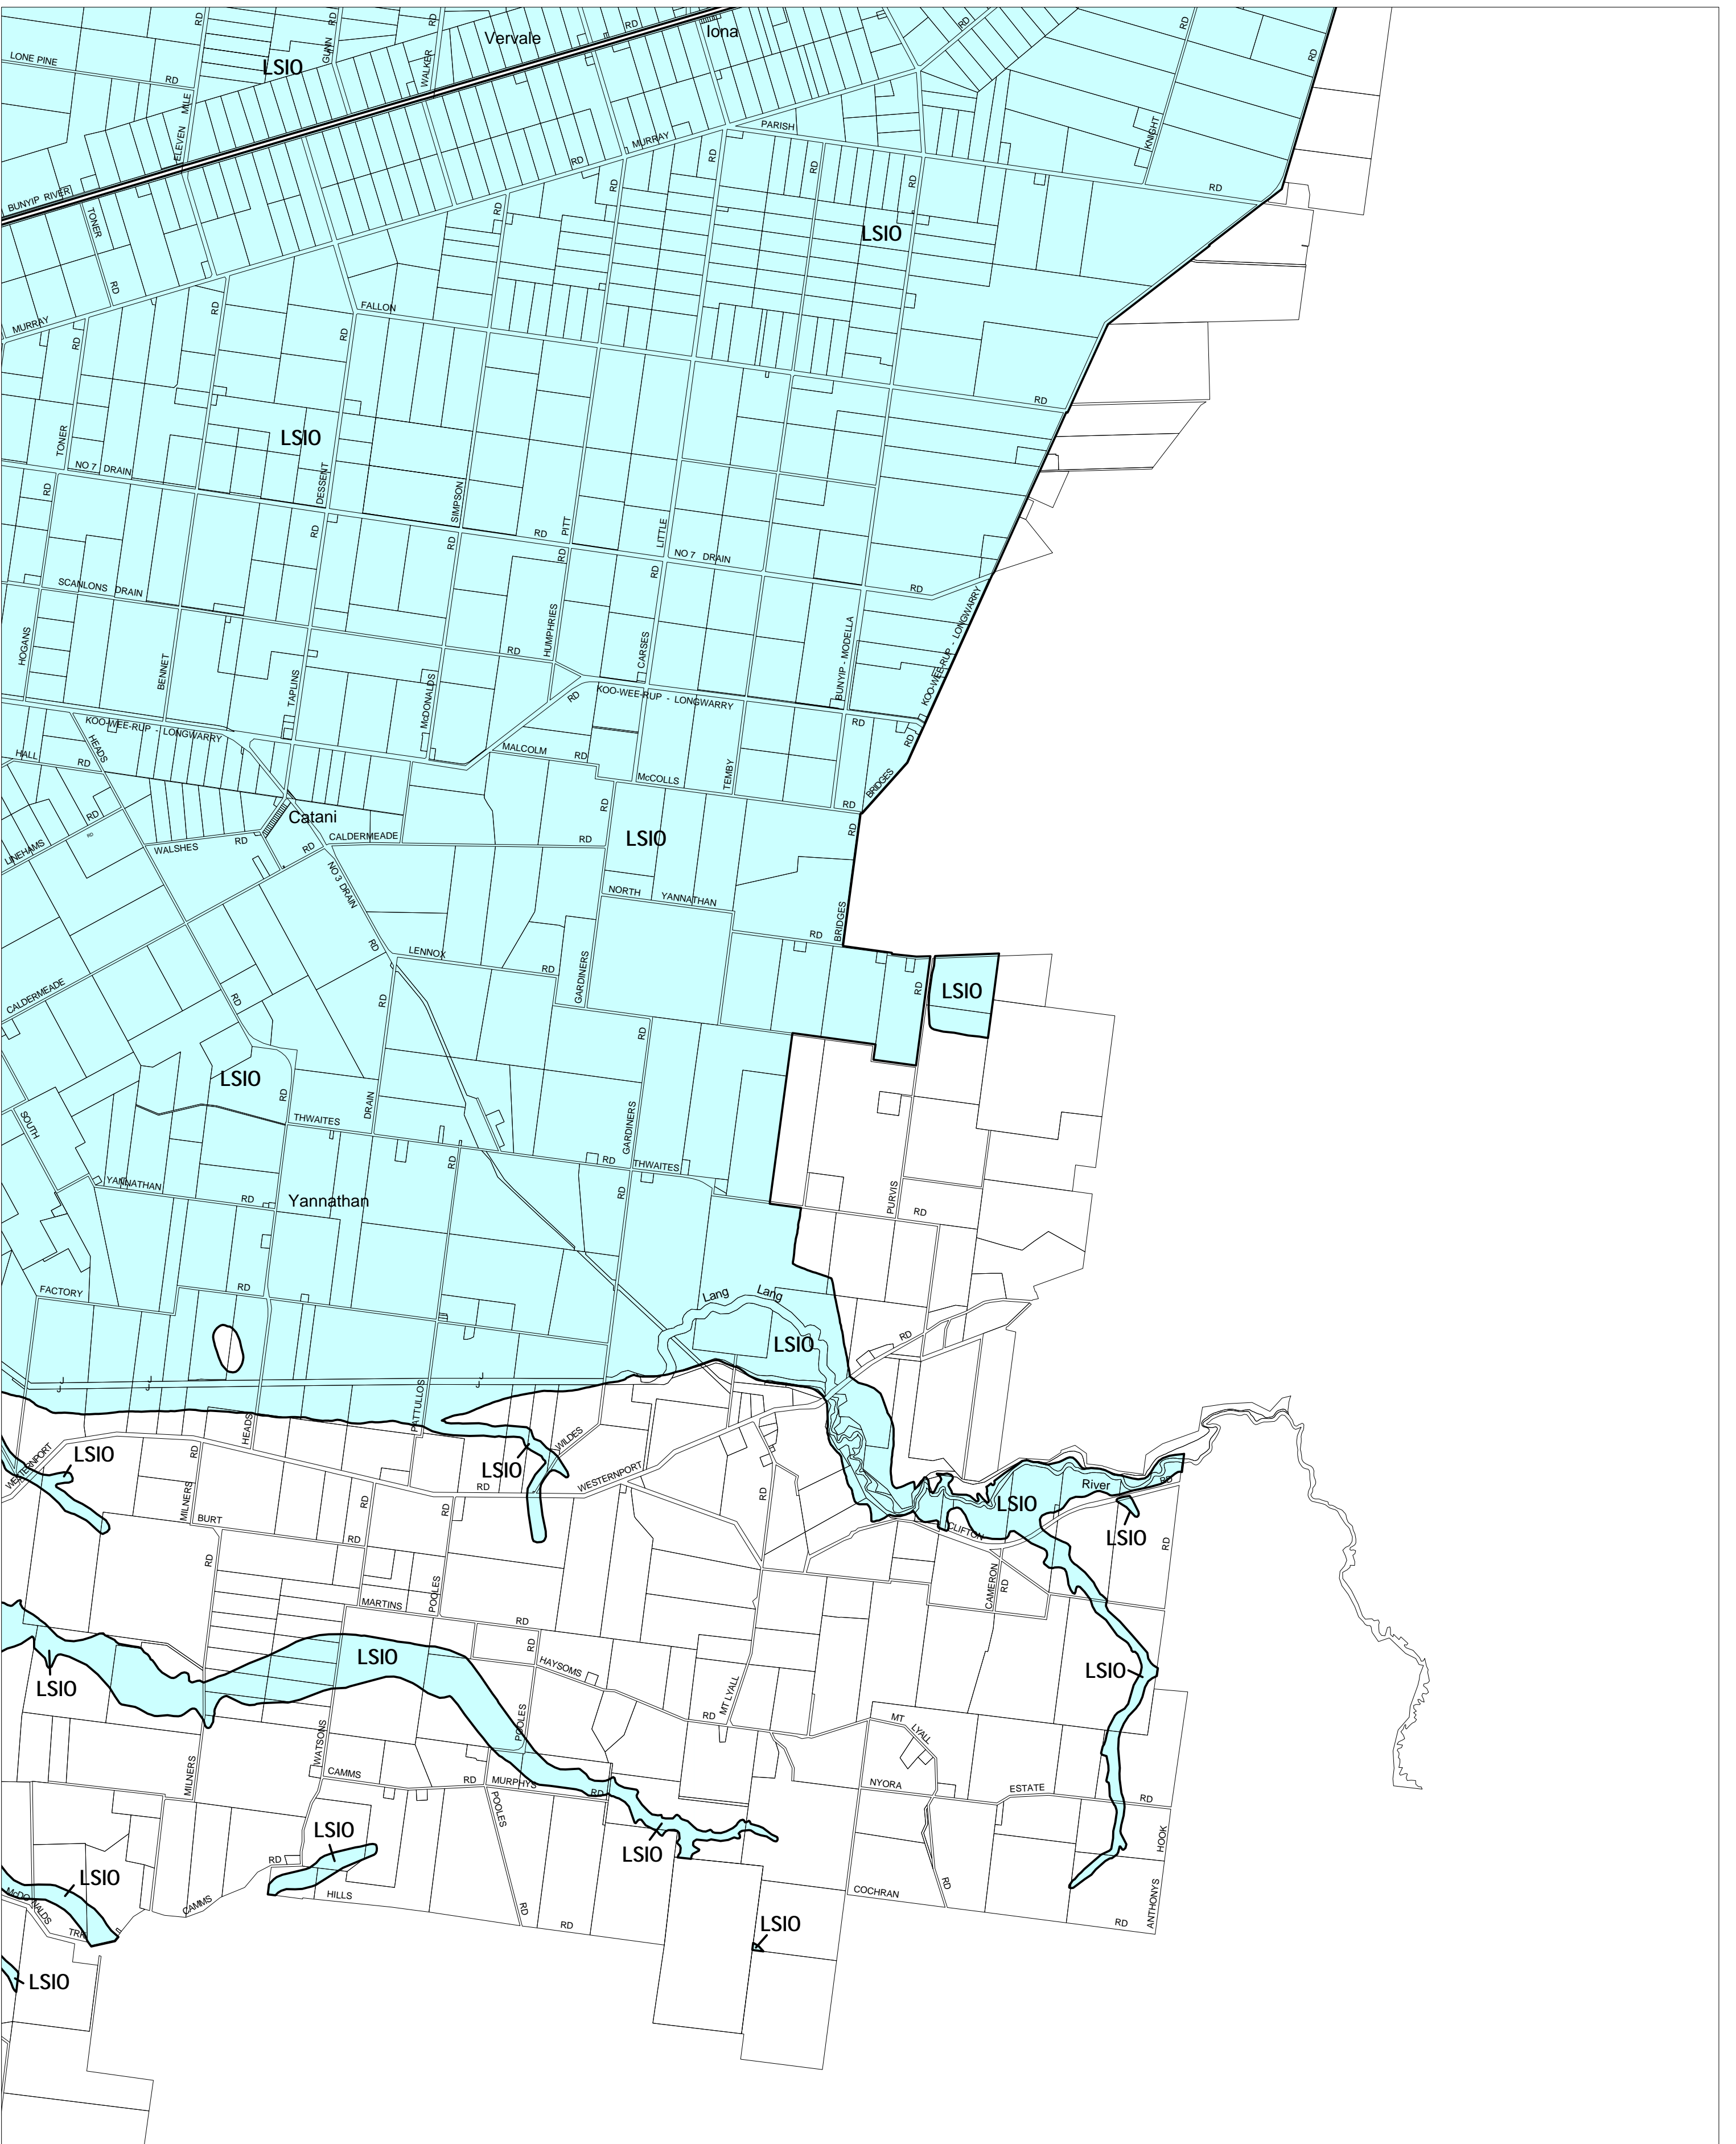

CARDINIA PLANNING SCHEME - LOCAL PROVISION

Overlays

LSIO Land Subject to Inundation Overlay

INDEX TO ADJOINING METRIC SERIES MAP

Printed: 19/3/2008

AMENDMENT C24