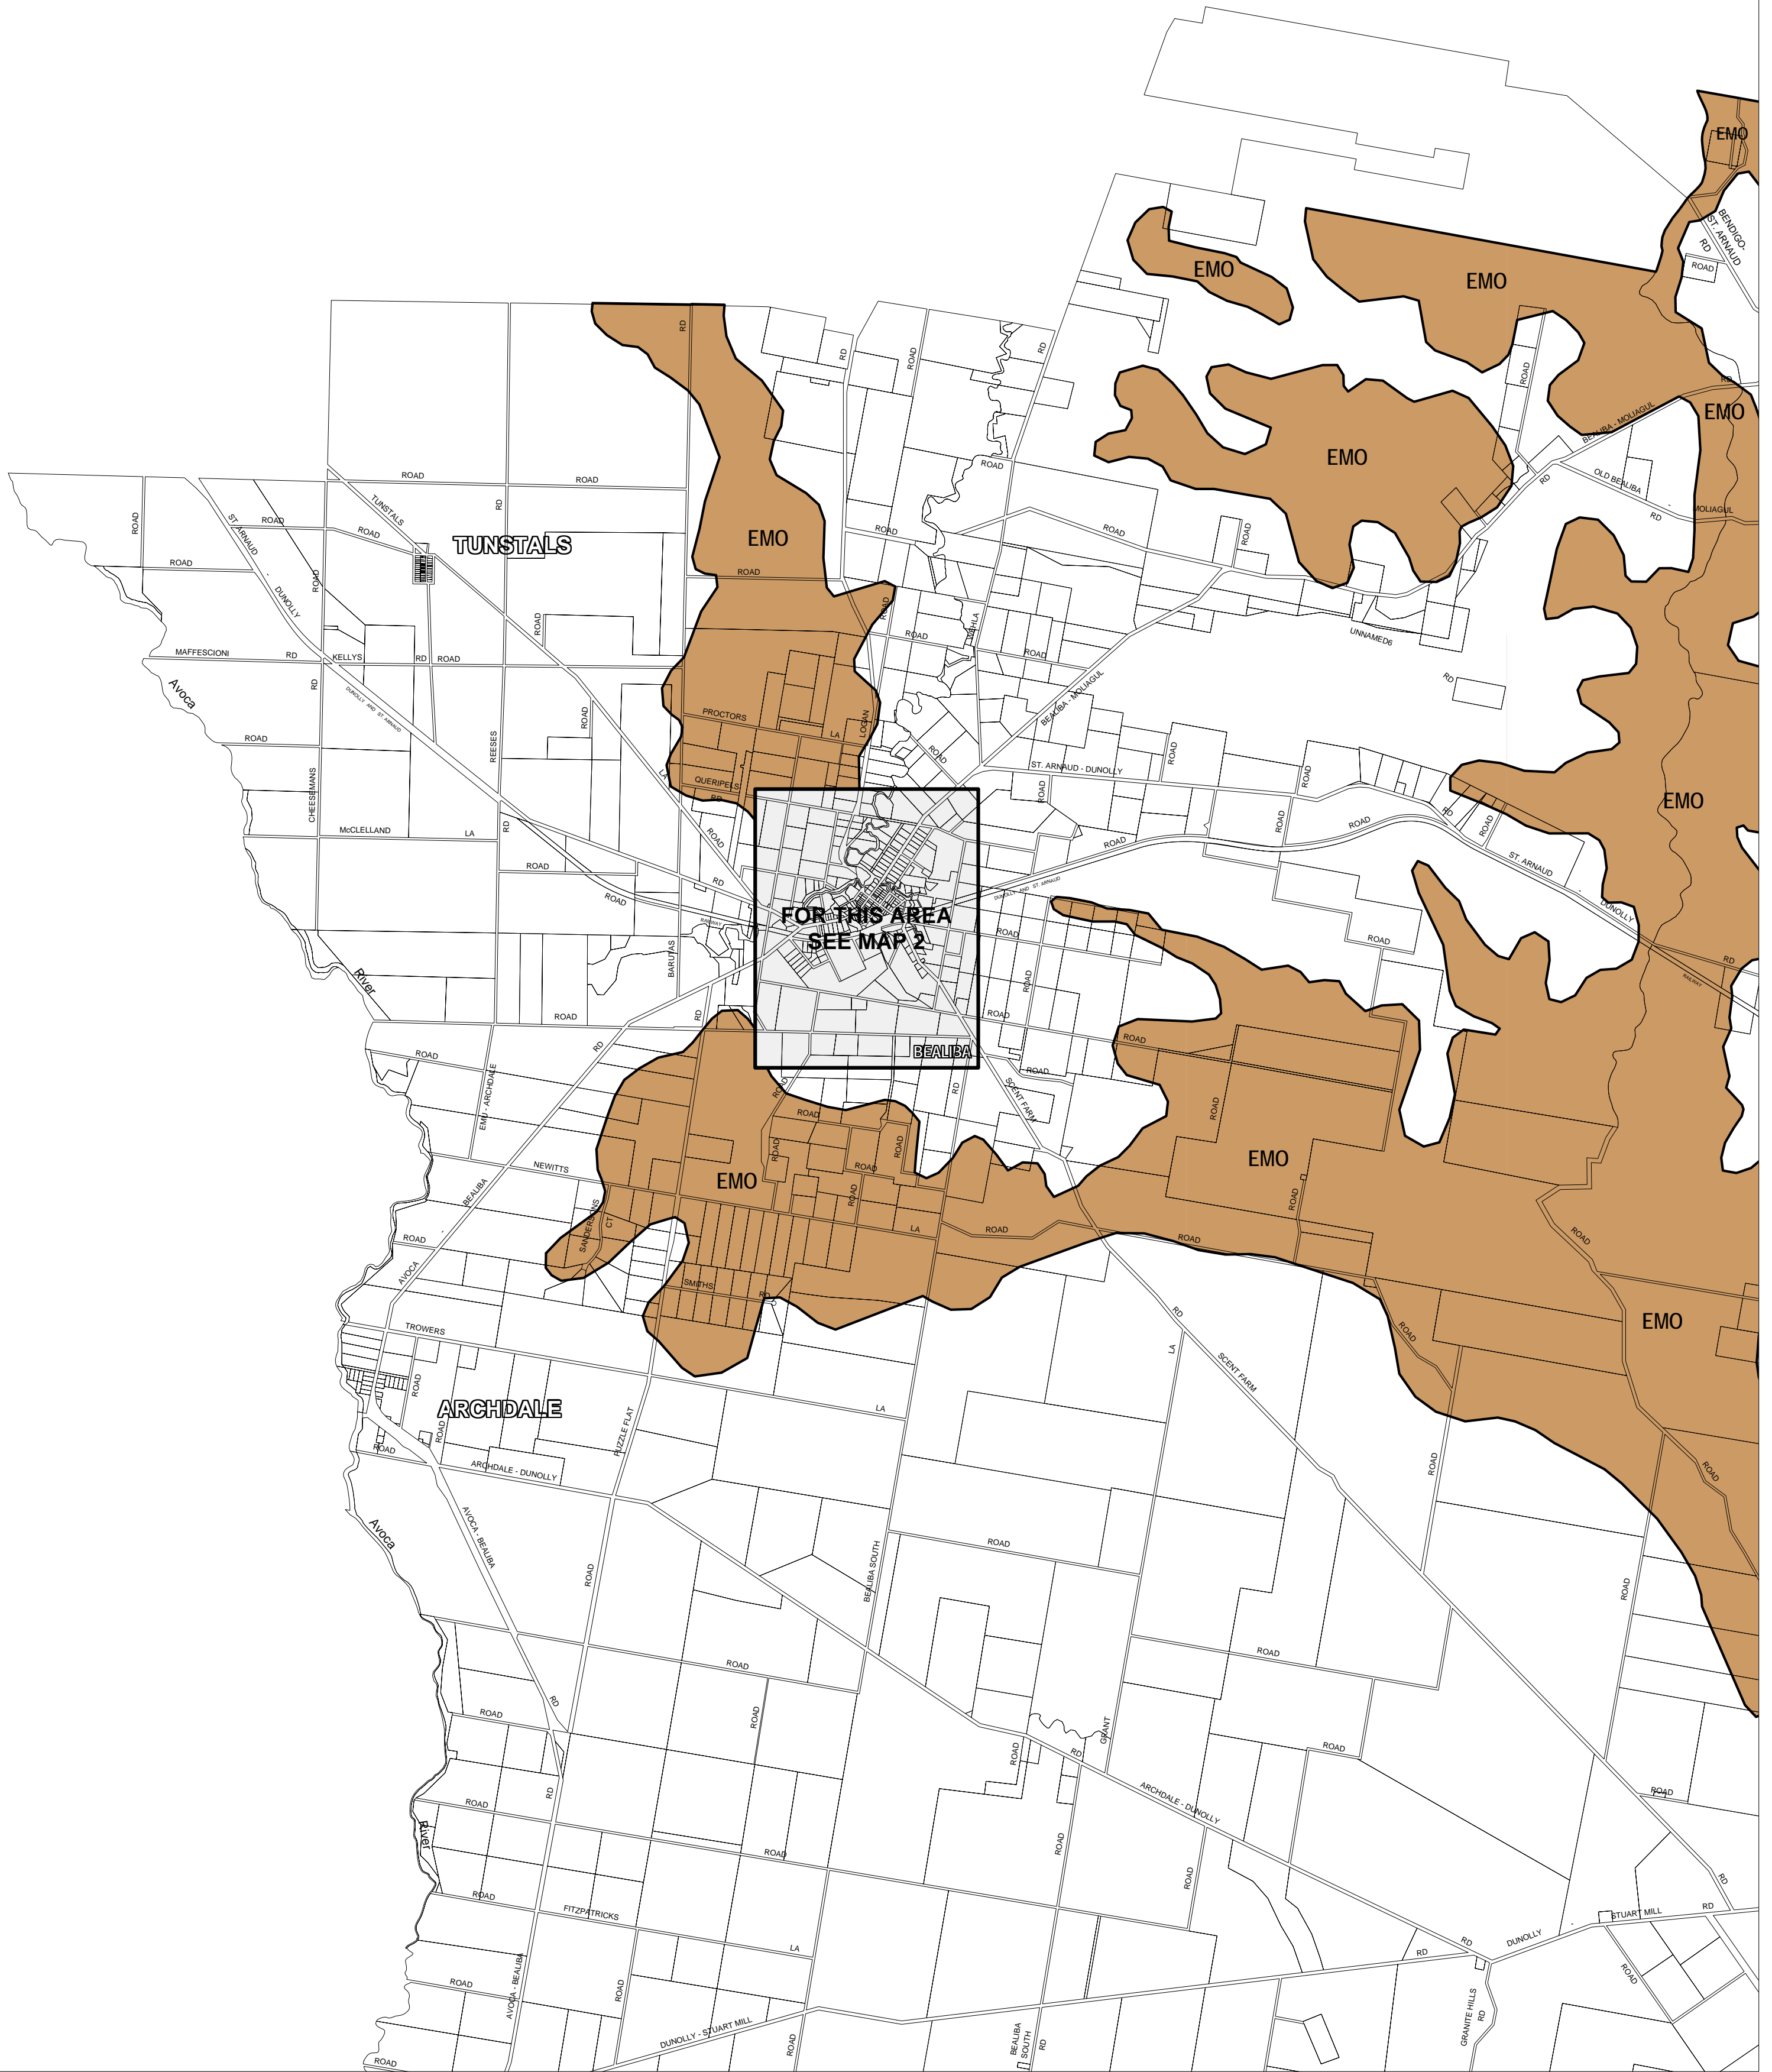

CENTRAL GOLDFIELDS PLANNING SCHEME - LOCAL PROVISION

Overlays
EMO Erosion Management Overlay

Printed: 13/9/2007