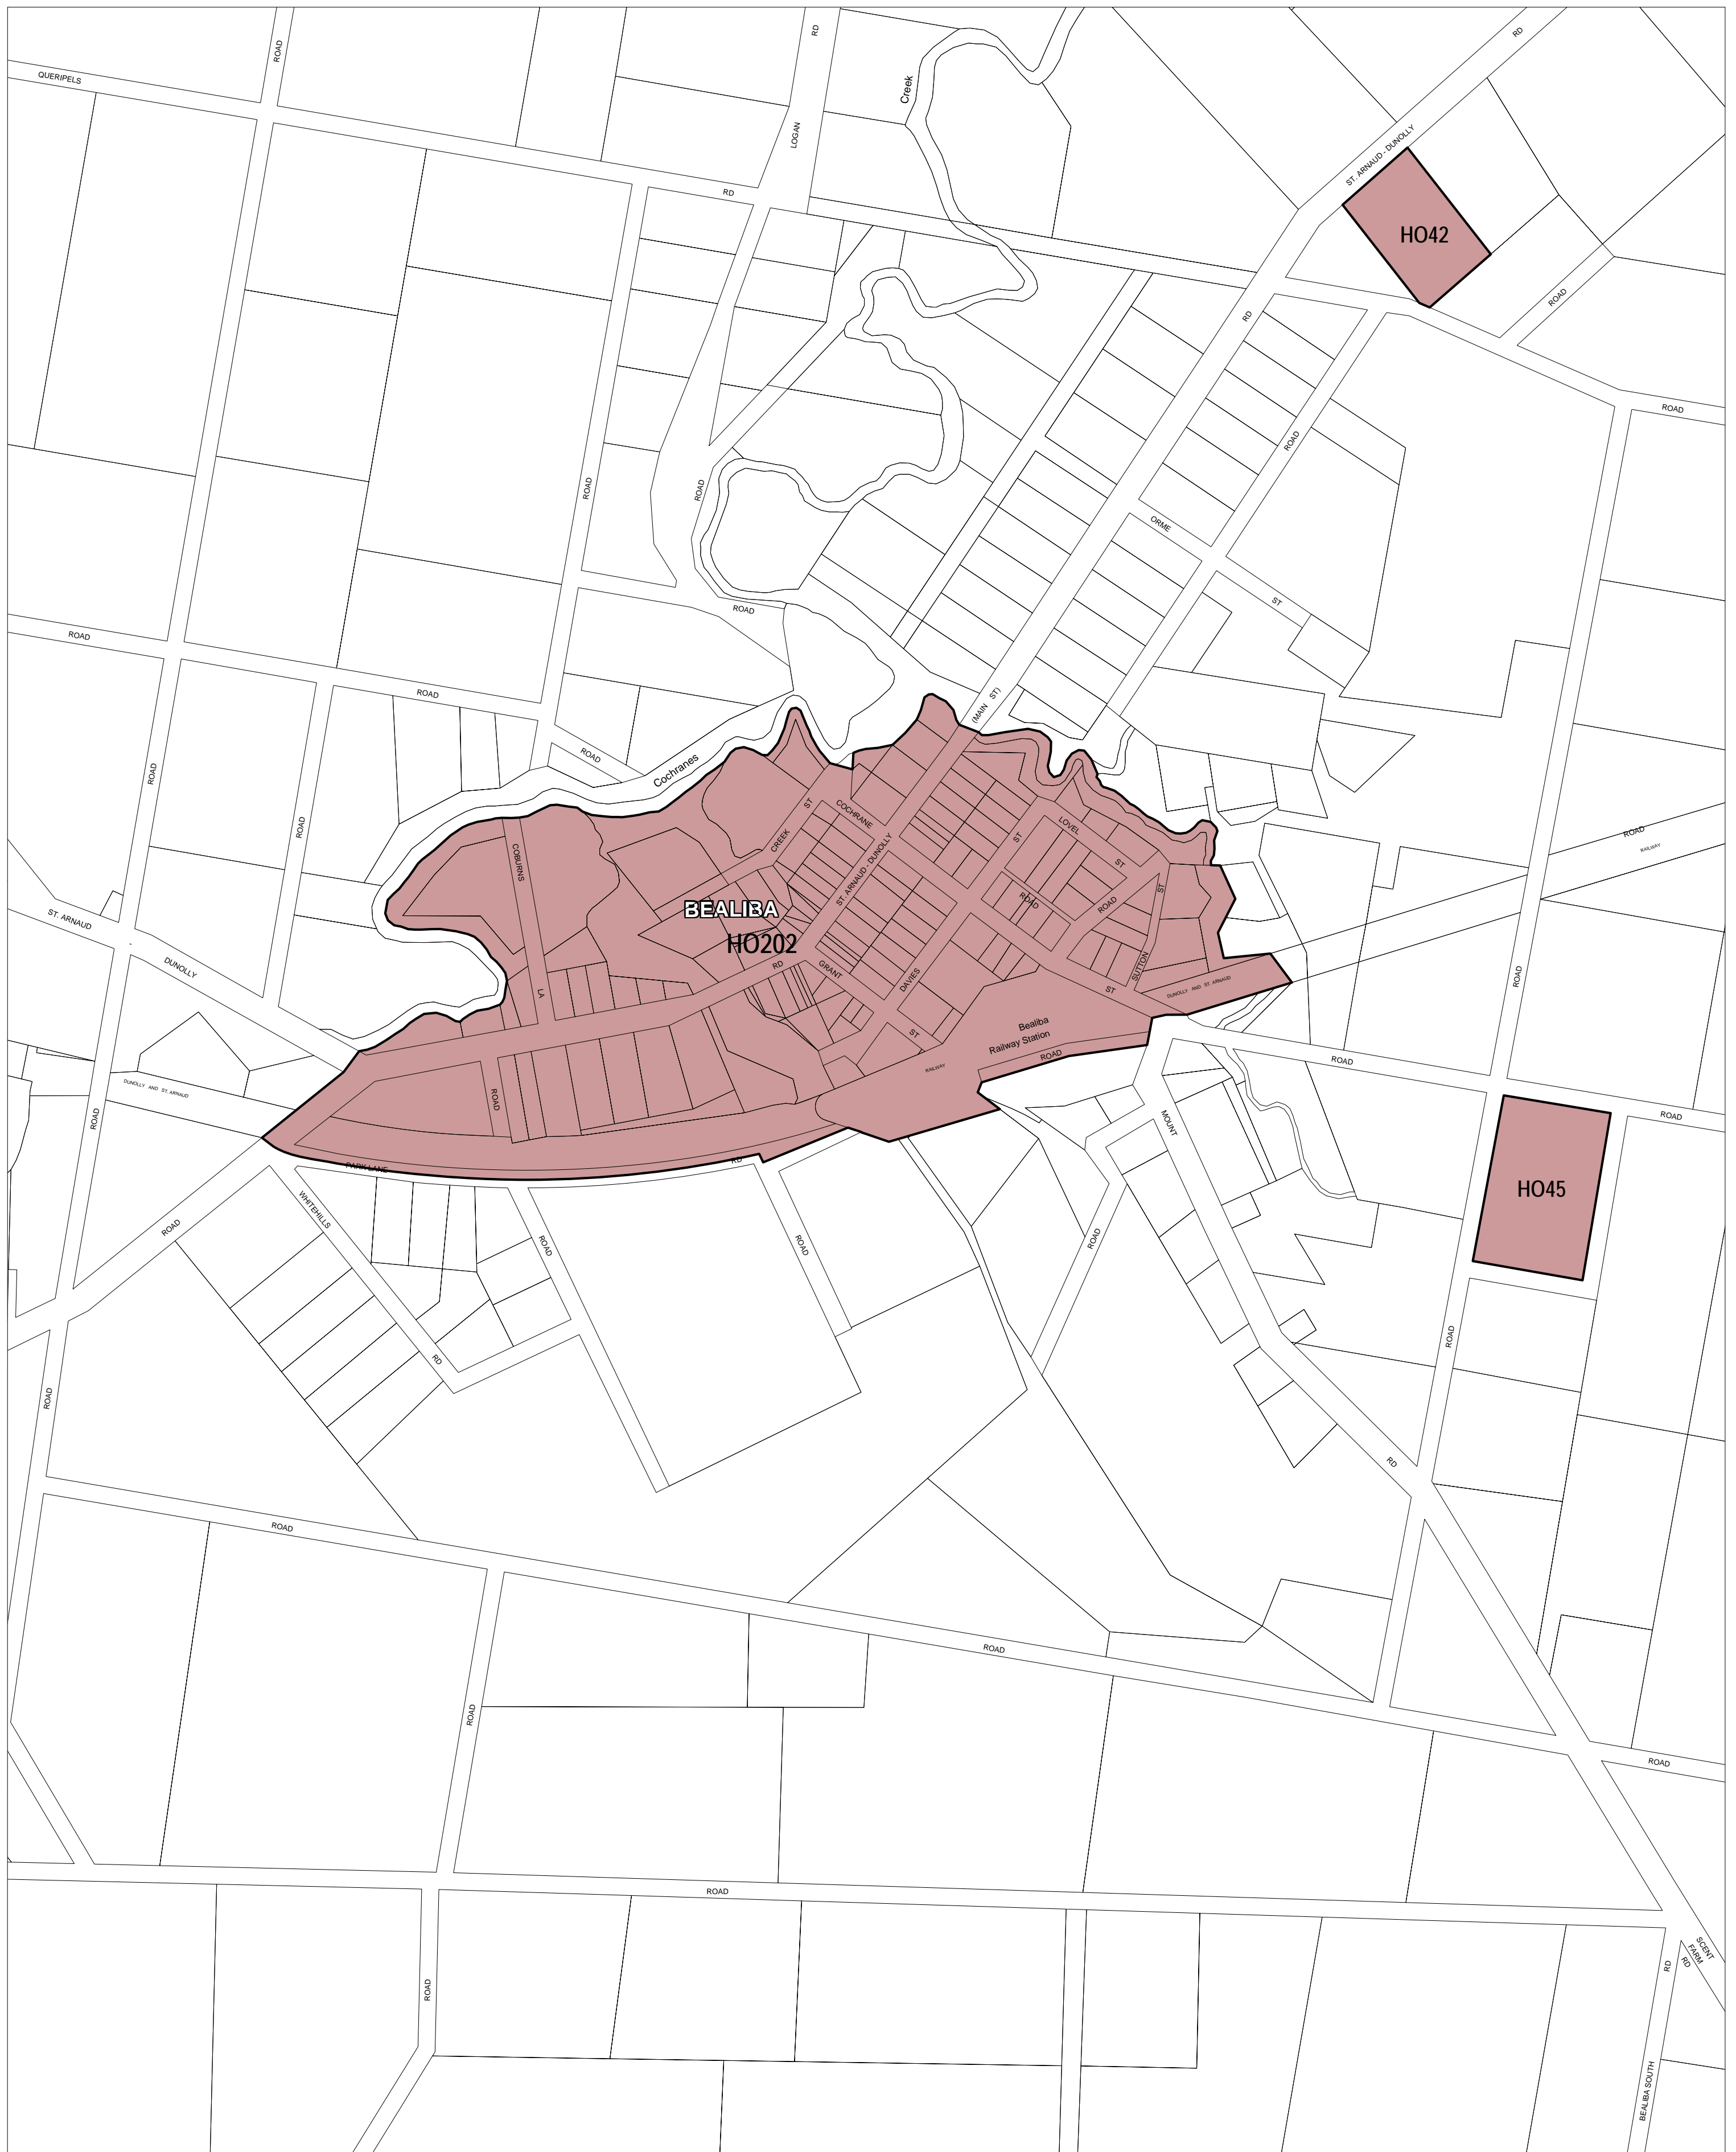

CENTRAL GOLDFIELDS PLANNING SCHEME - LOCAL PROVISION

Overlays

HO Heritage Overlay

AUSTRALIAN MAP GRID ZONE 54

Printed: 13/9/2007