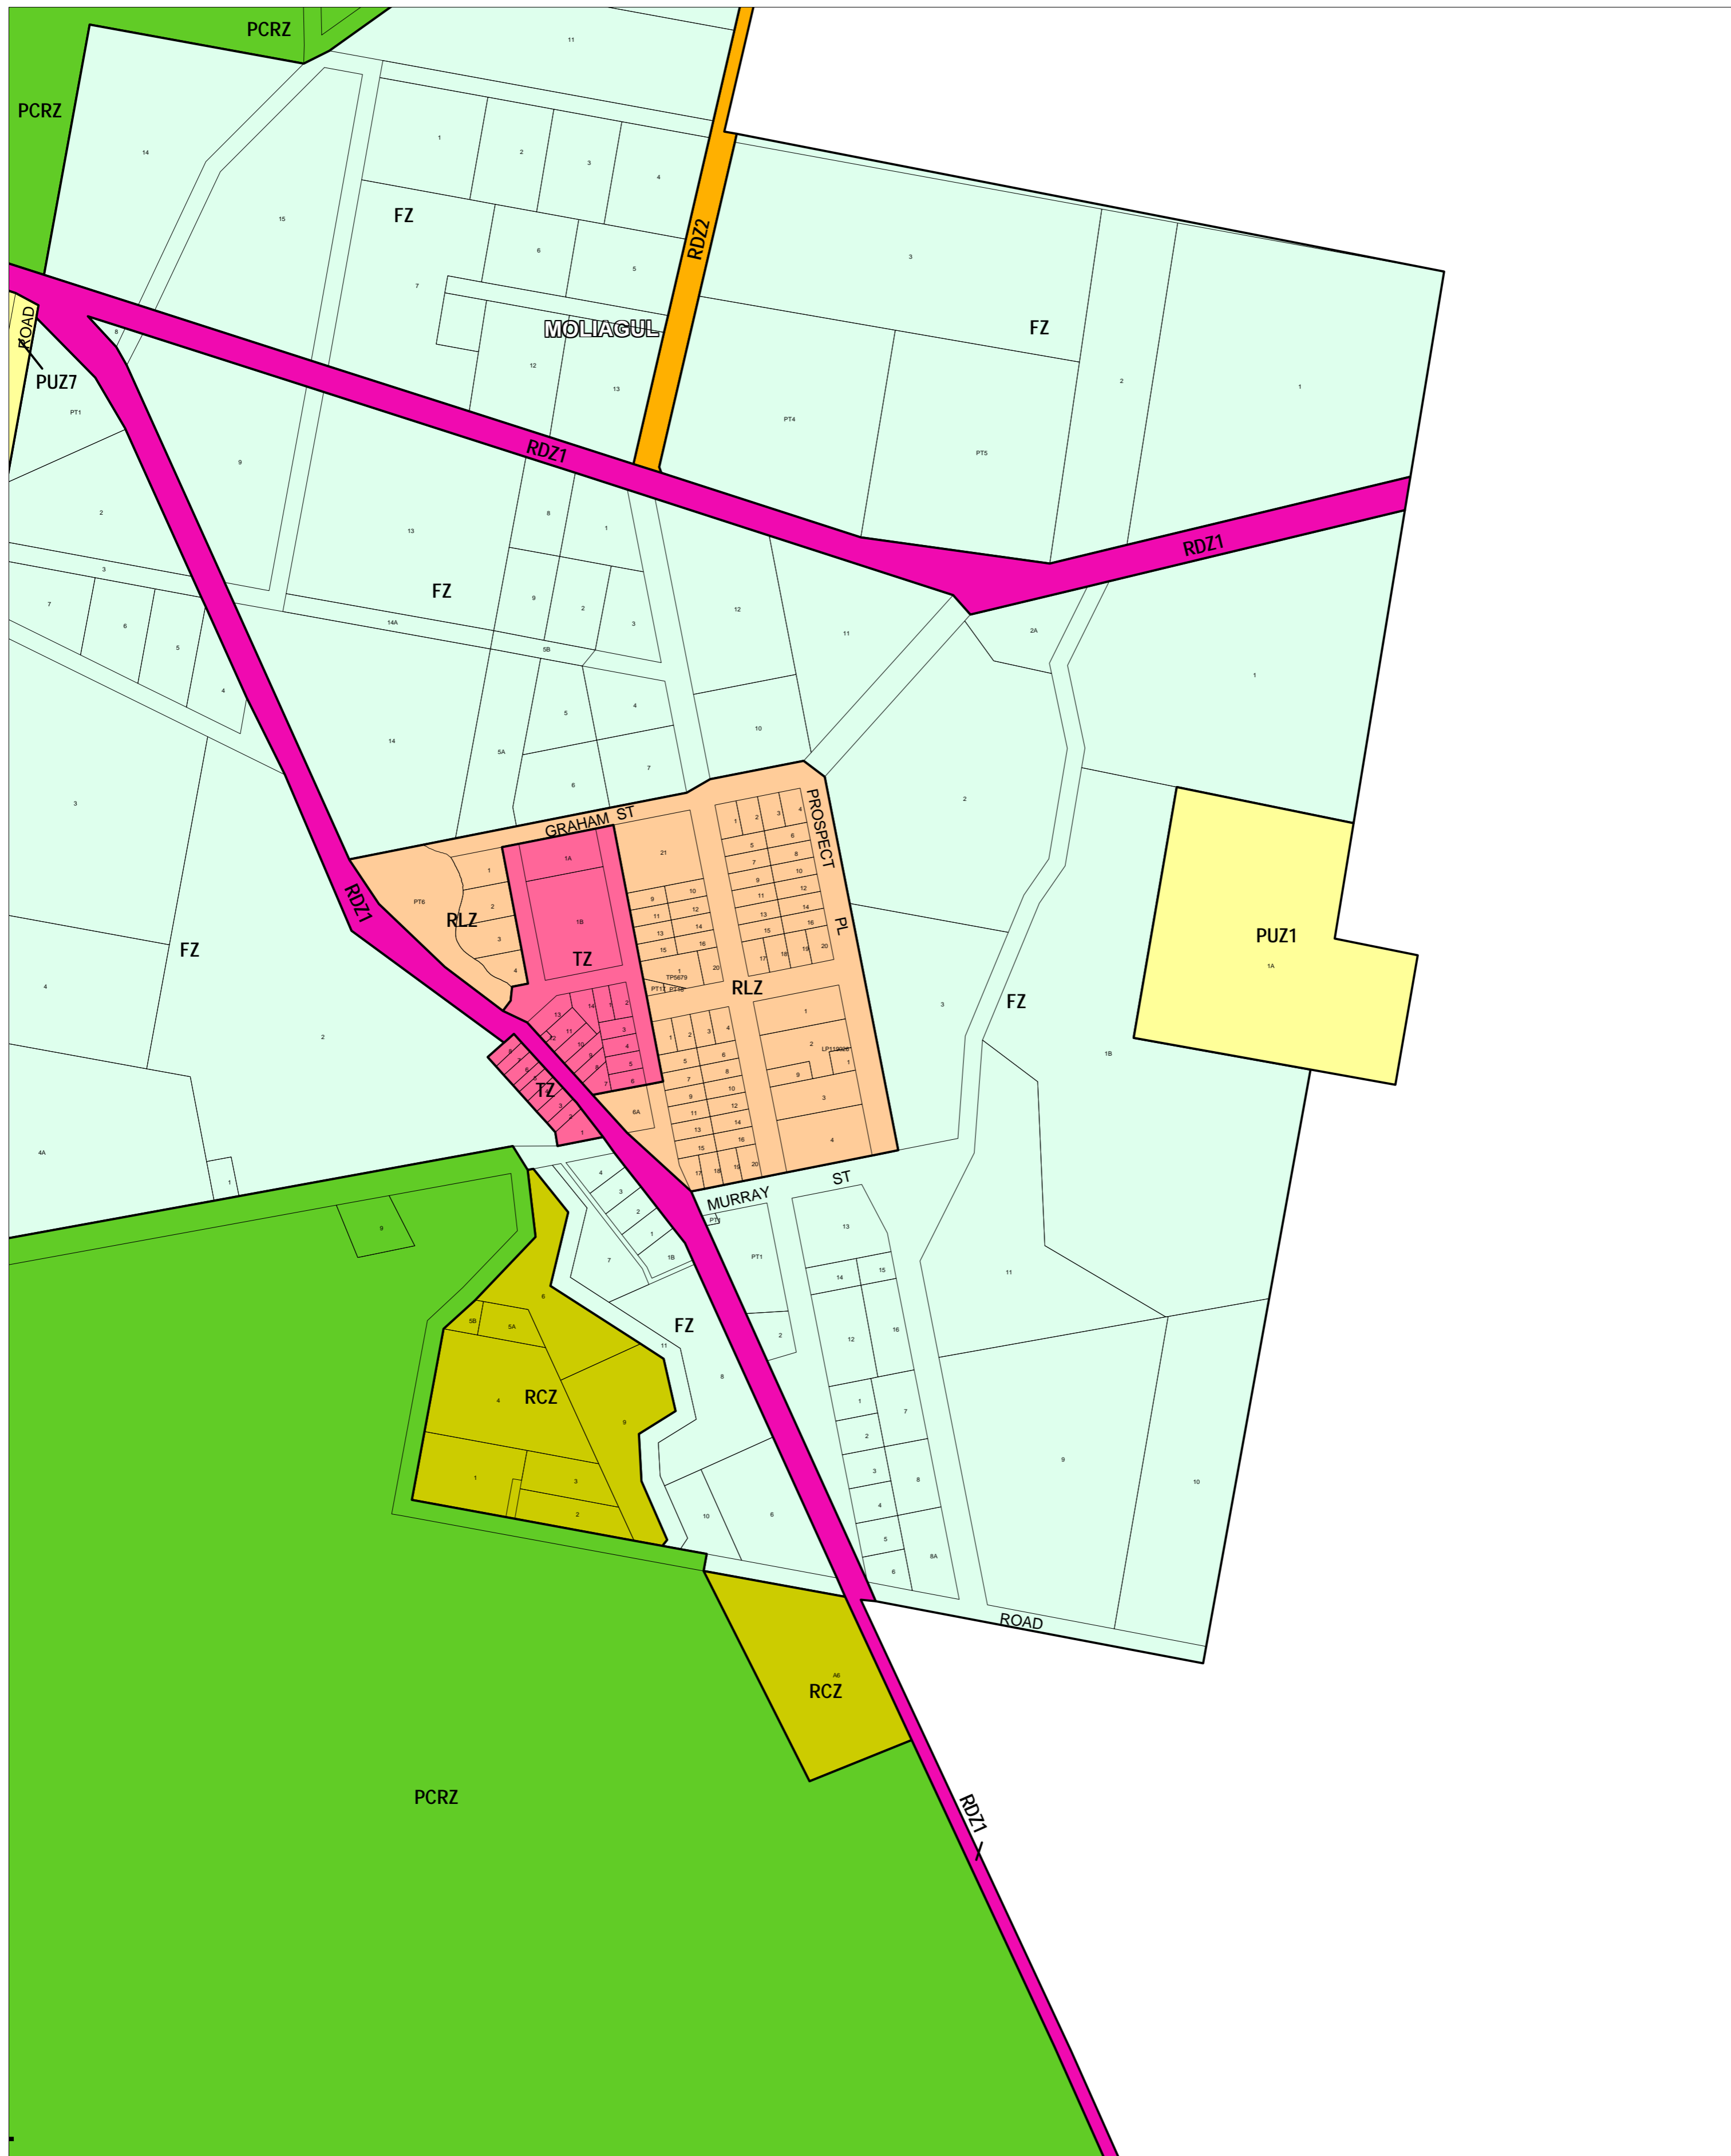

CENTRAL GOLDFIELDS PLANNING SCHEME - LOCAL PROVISION

Public Land		Rural Conservation Zone	
PCRZ	Public Conservation And Resource Zone	RCZ	Rural Conservation Zone
PUZ7	Public Use Zone Other Public Use	RLZ	Rural Living Zone
PUZ1	Public Use Zone Service And Utility		
Road			
RDZ1	Road Zone Category 1		
RDZ2	Road Zone Category 2		
Residential			
TZ	Township Zone		
Rural			
FZ	Farming Zone		

100 0 100 200 300 400 500 m

AUSTRALIAN MAP GRID ZONE 54

INDEX TO ADJOINING METRIC SERIES MAP

Printed: 20/7/2006

AMENDMENT C9