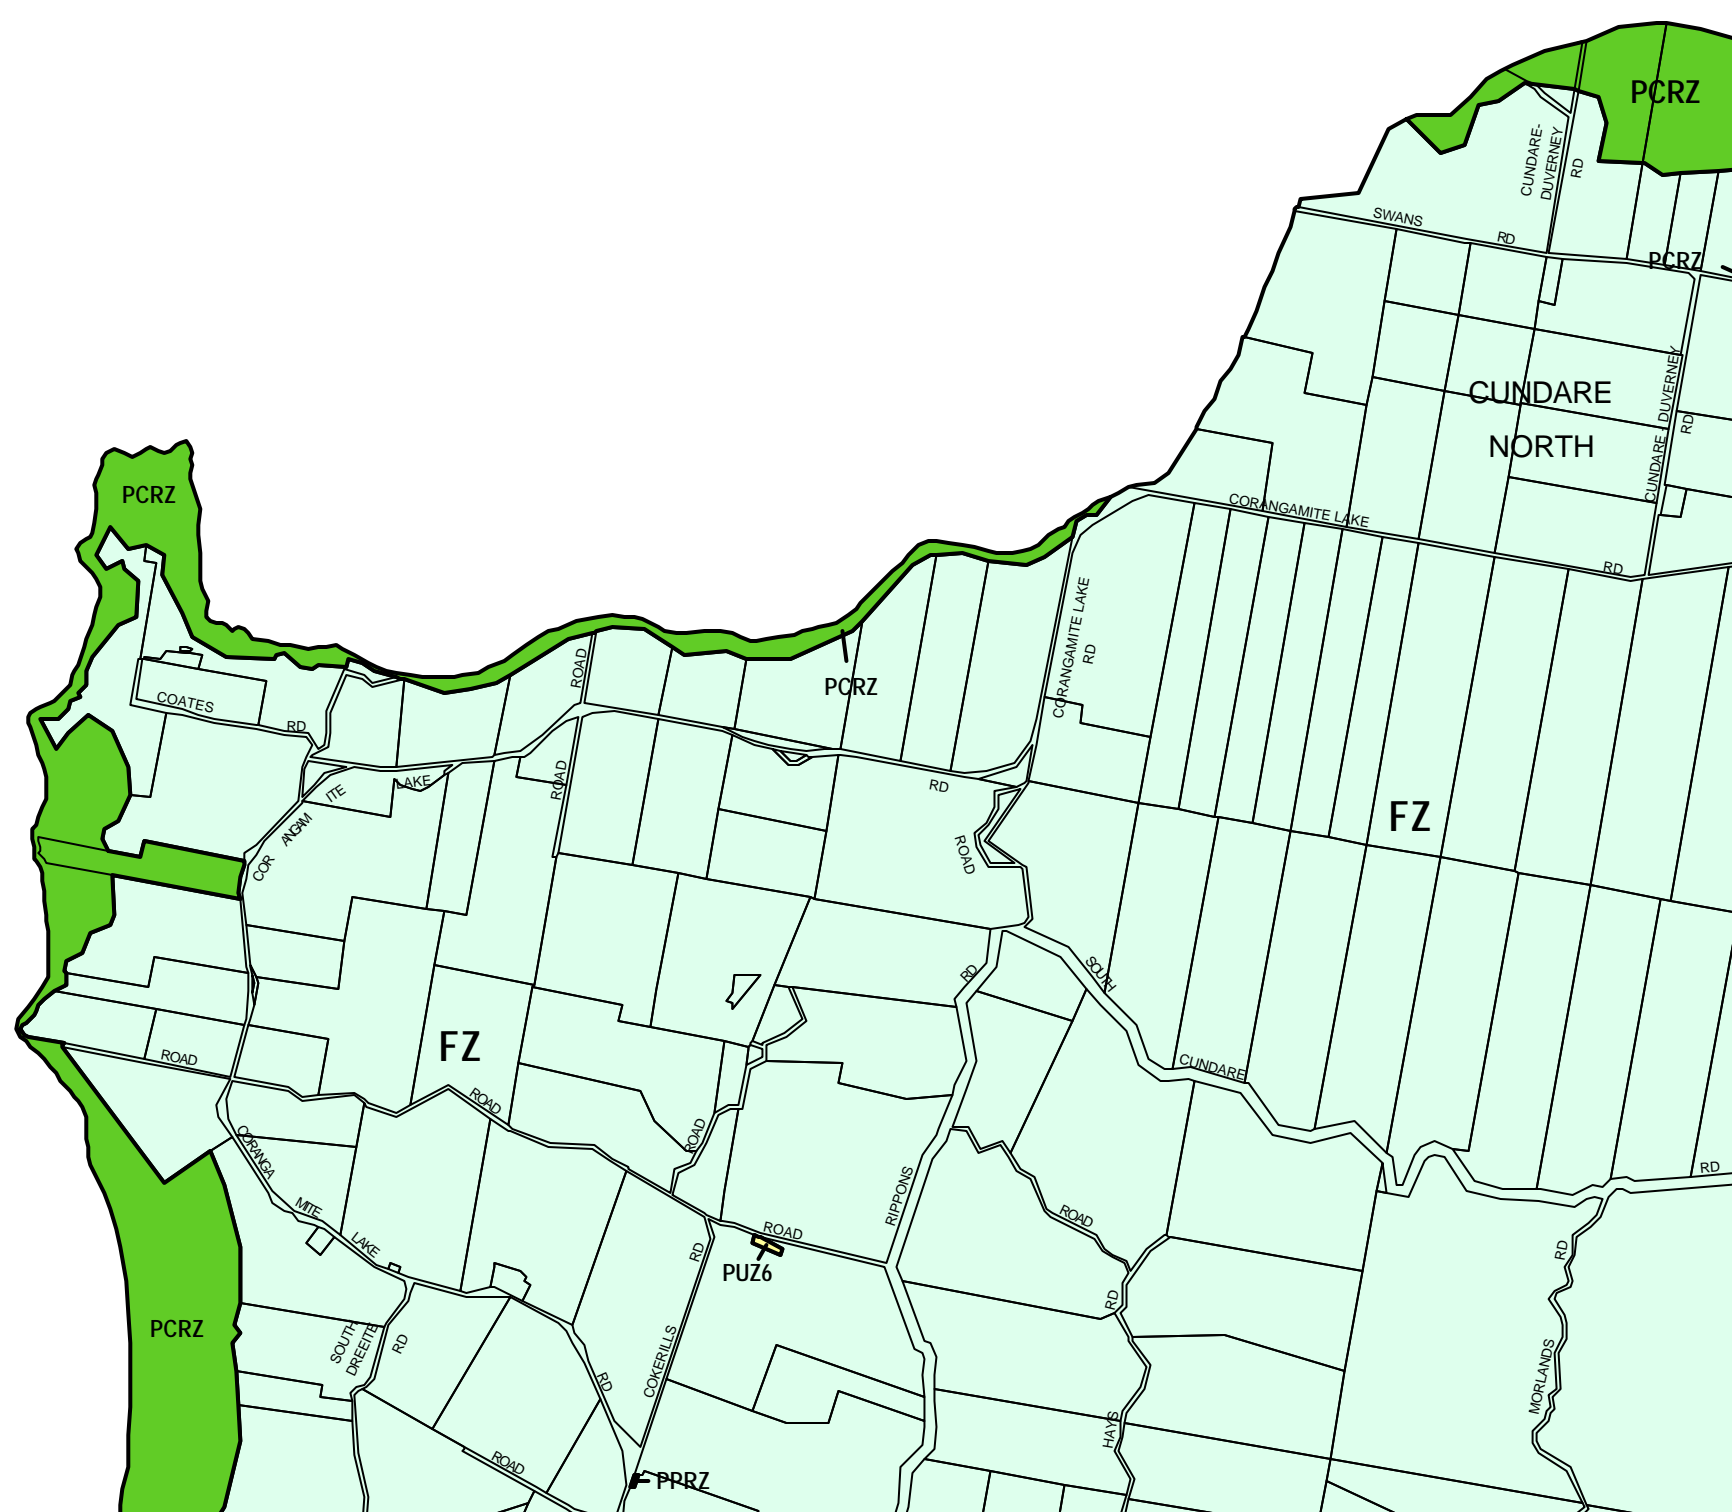

COLAC OTWAY PLANNING SCHEME - LOCAL PROVISION

Public Land

- Public Conservation And Resource Zone
- Public Park And Recreation Zone
- Public Use Zone Local Government

- Rural Farming Zone

AUSTRALIAN MAP GRID ZONE 54

INDEX TO ADJOINING METRIC SERIES MAP

Printed: 30/10/2006

AMENDMENT C46