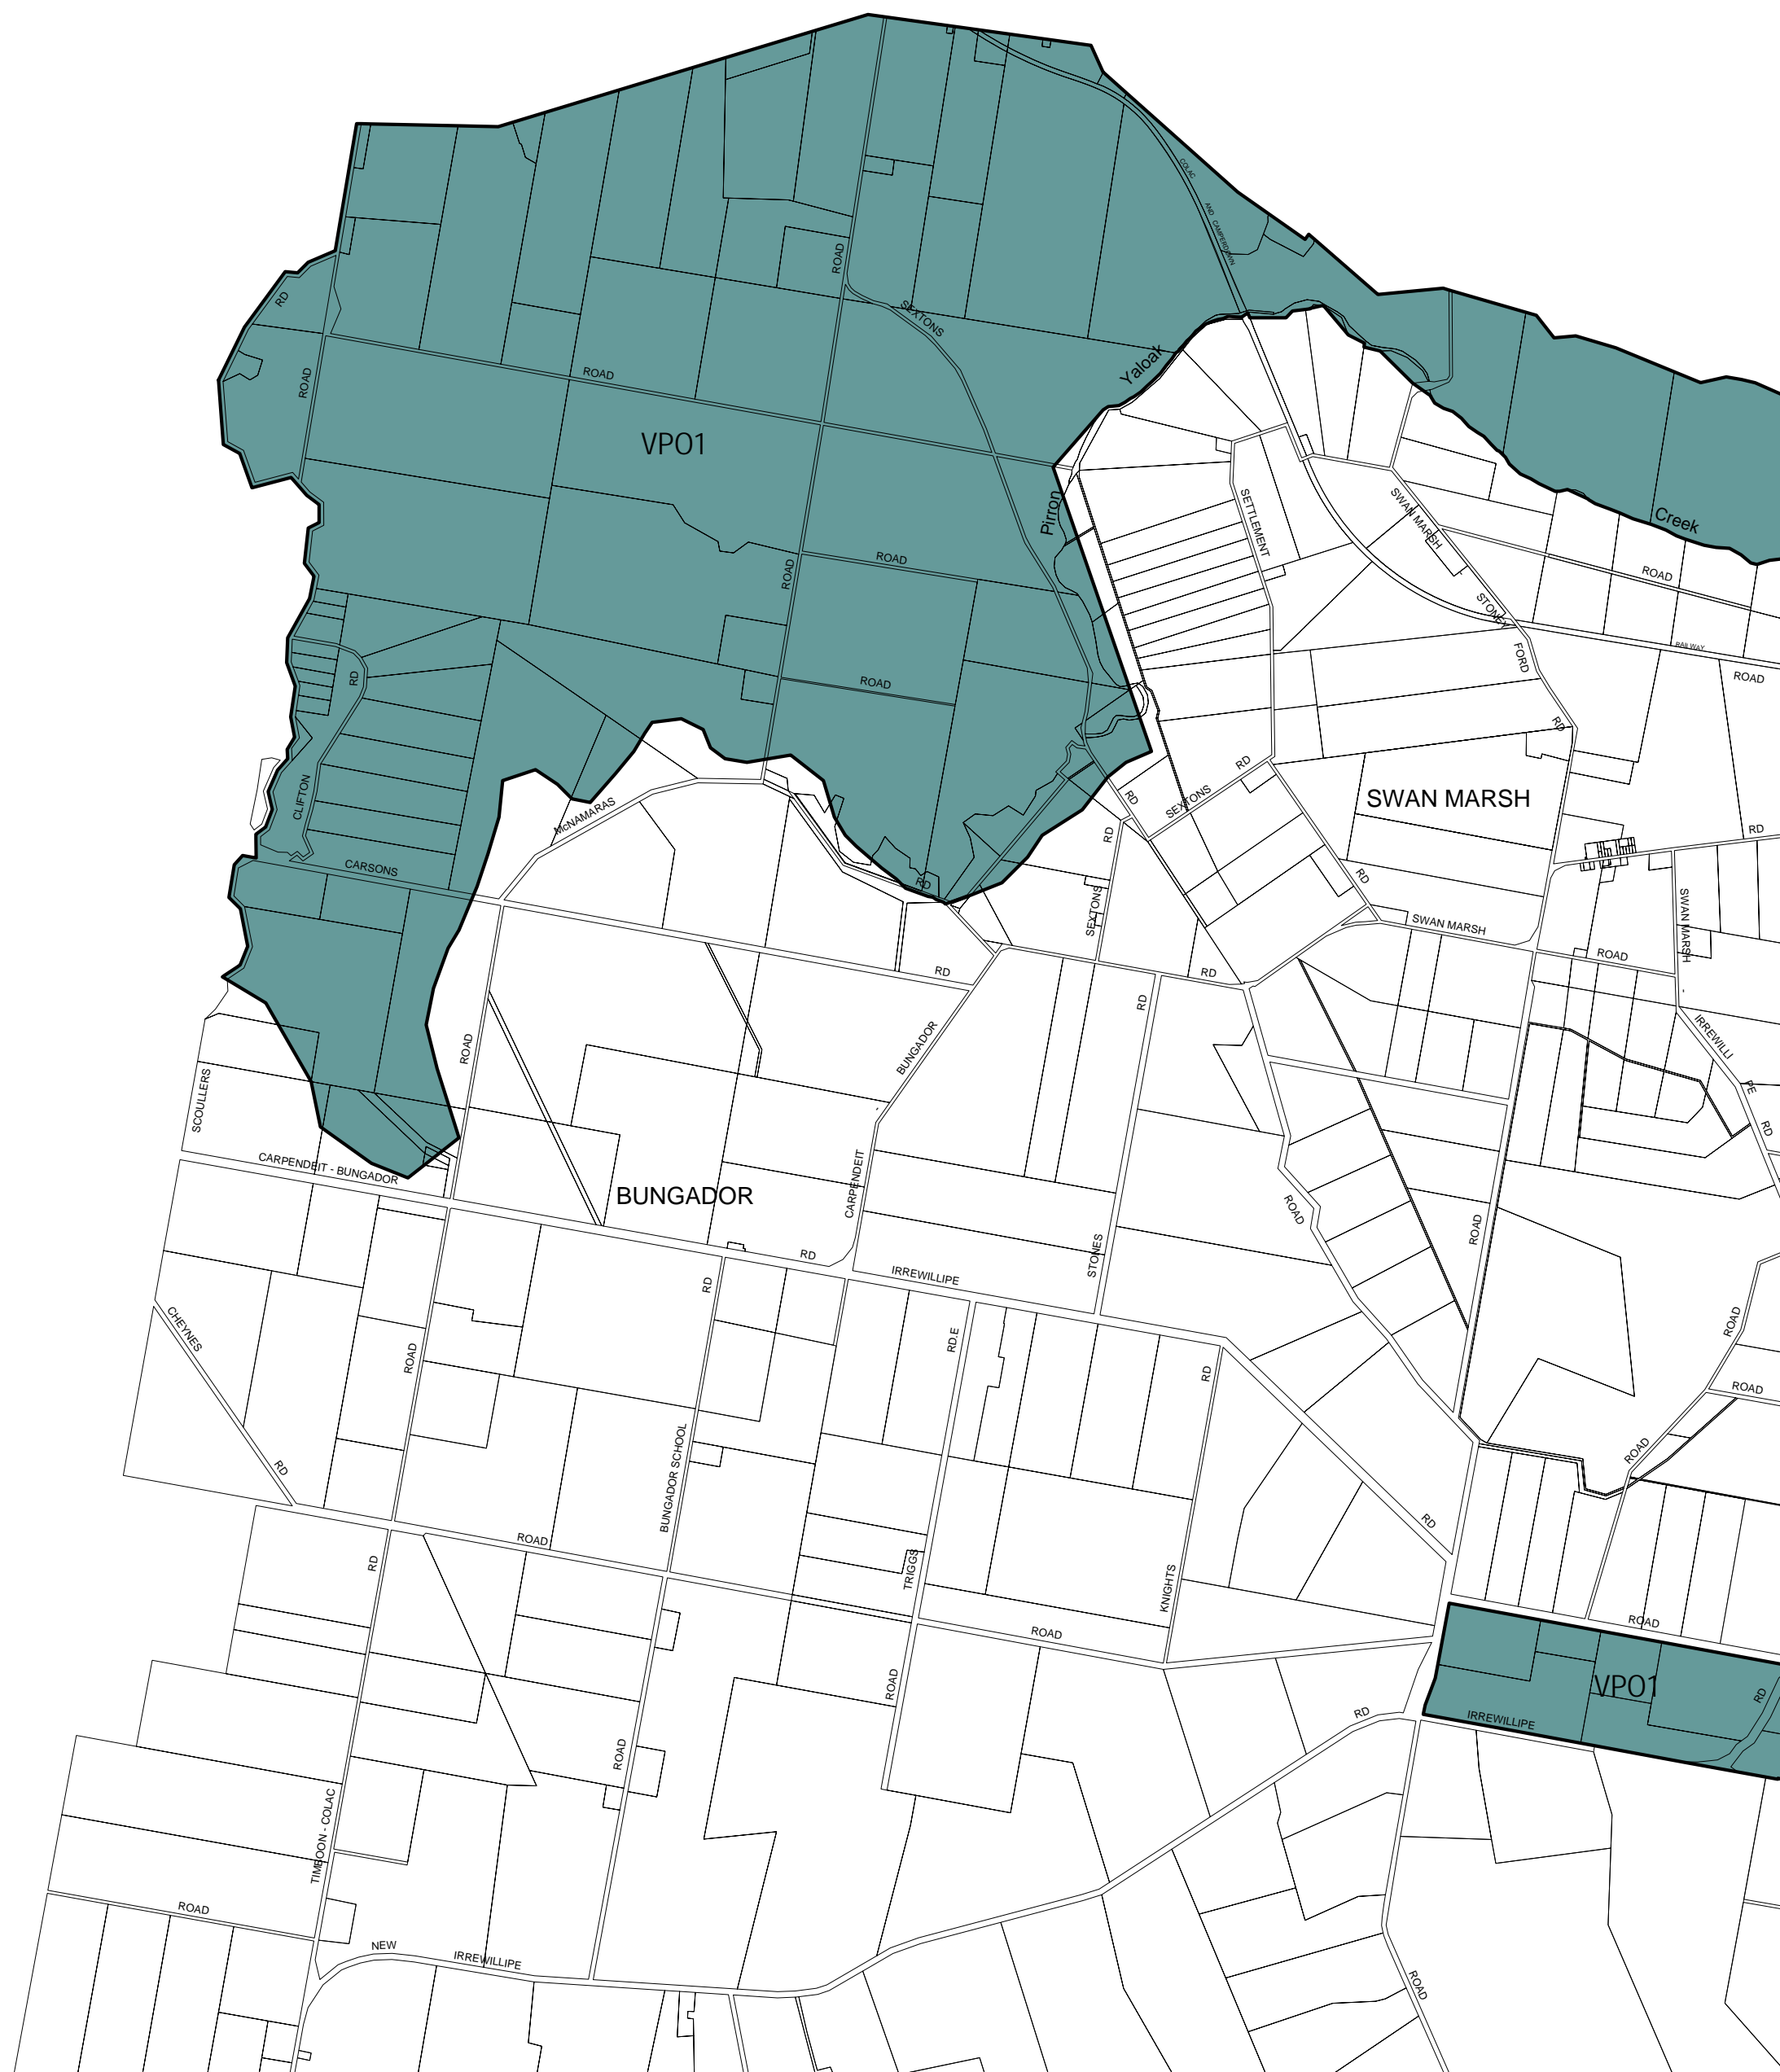

COLAC OTWAY PLANNING SCHEME - LOCAL PROVISION

Overlays

VPO1 Vegetation Protection Overlay - Schedule 1

INDEX TO ADJOINING METRIC SERIES MAP

1	2	4
5	9	12
14	15	16
19	20	21
25	26	27

Printed: 27/9/2007

AMENDMENT C2