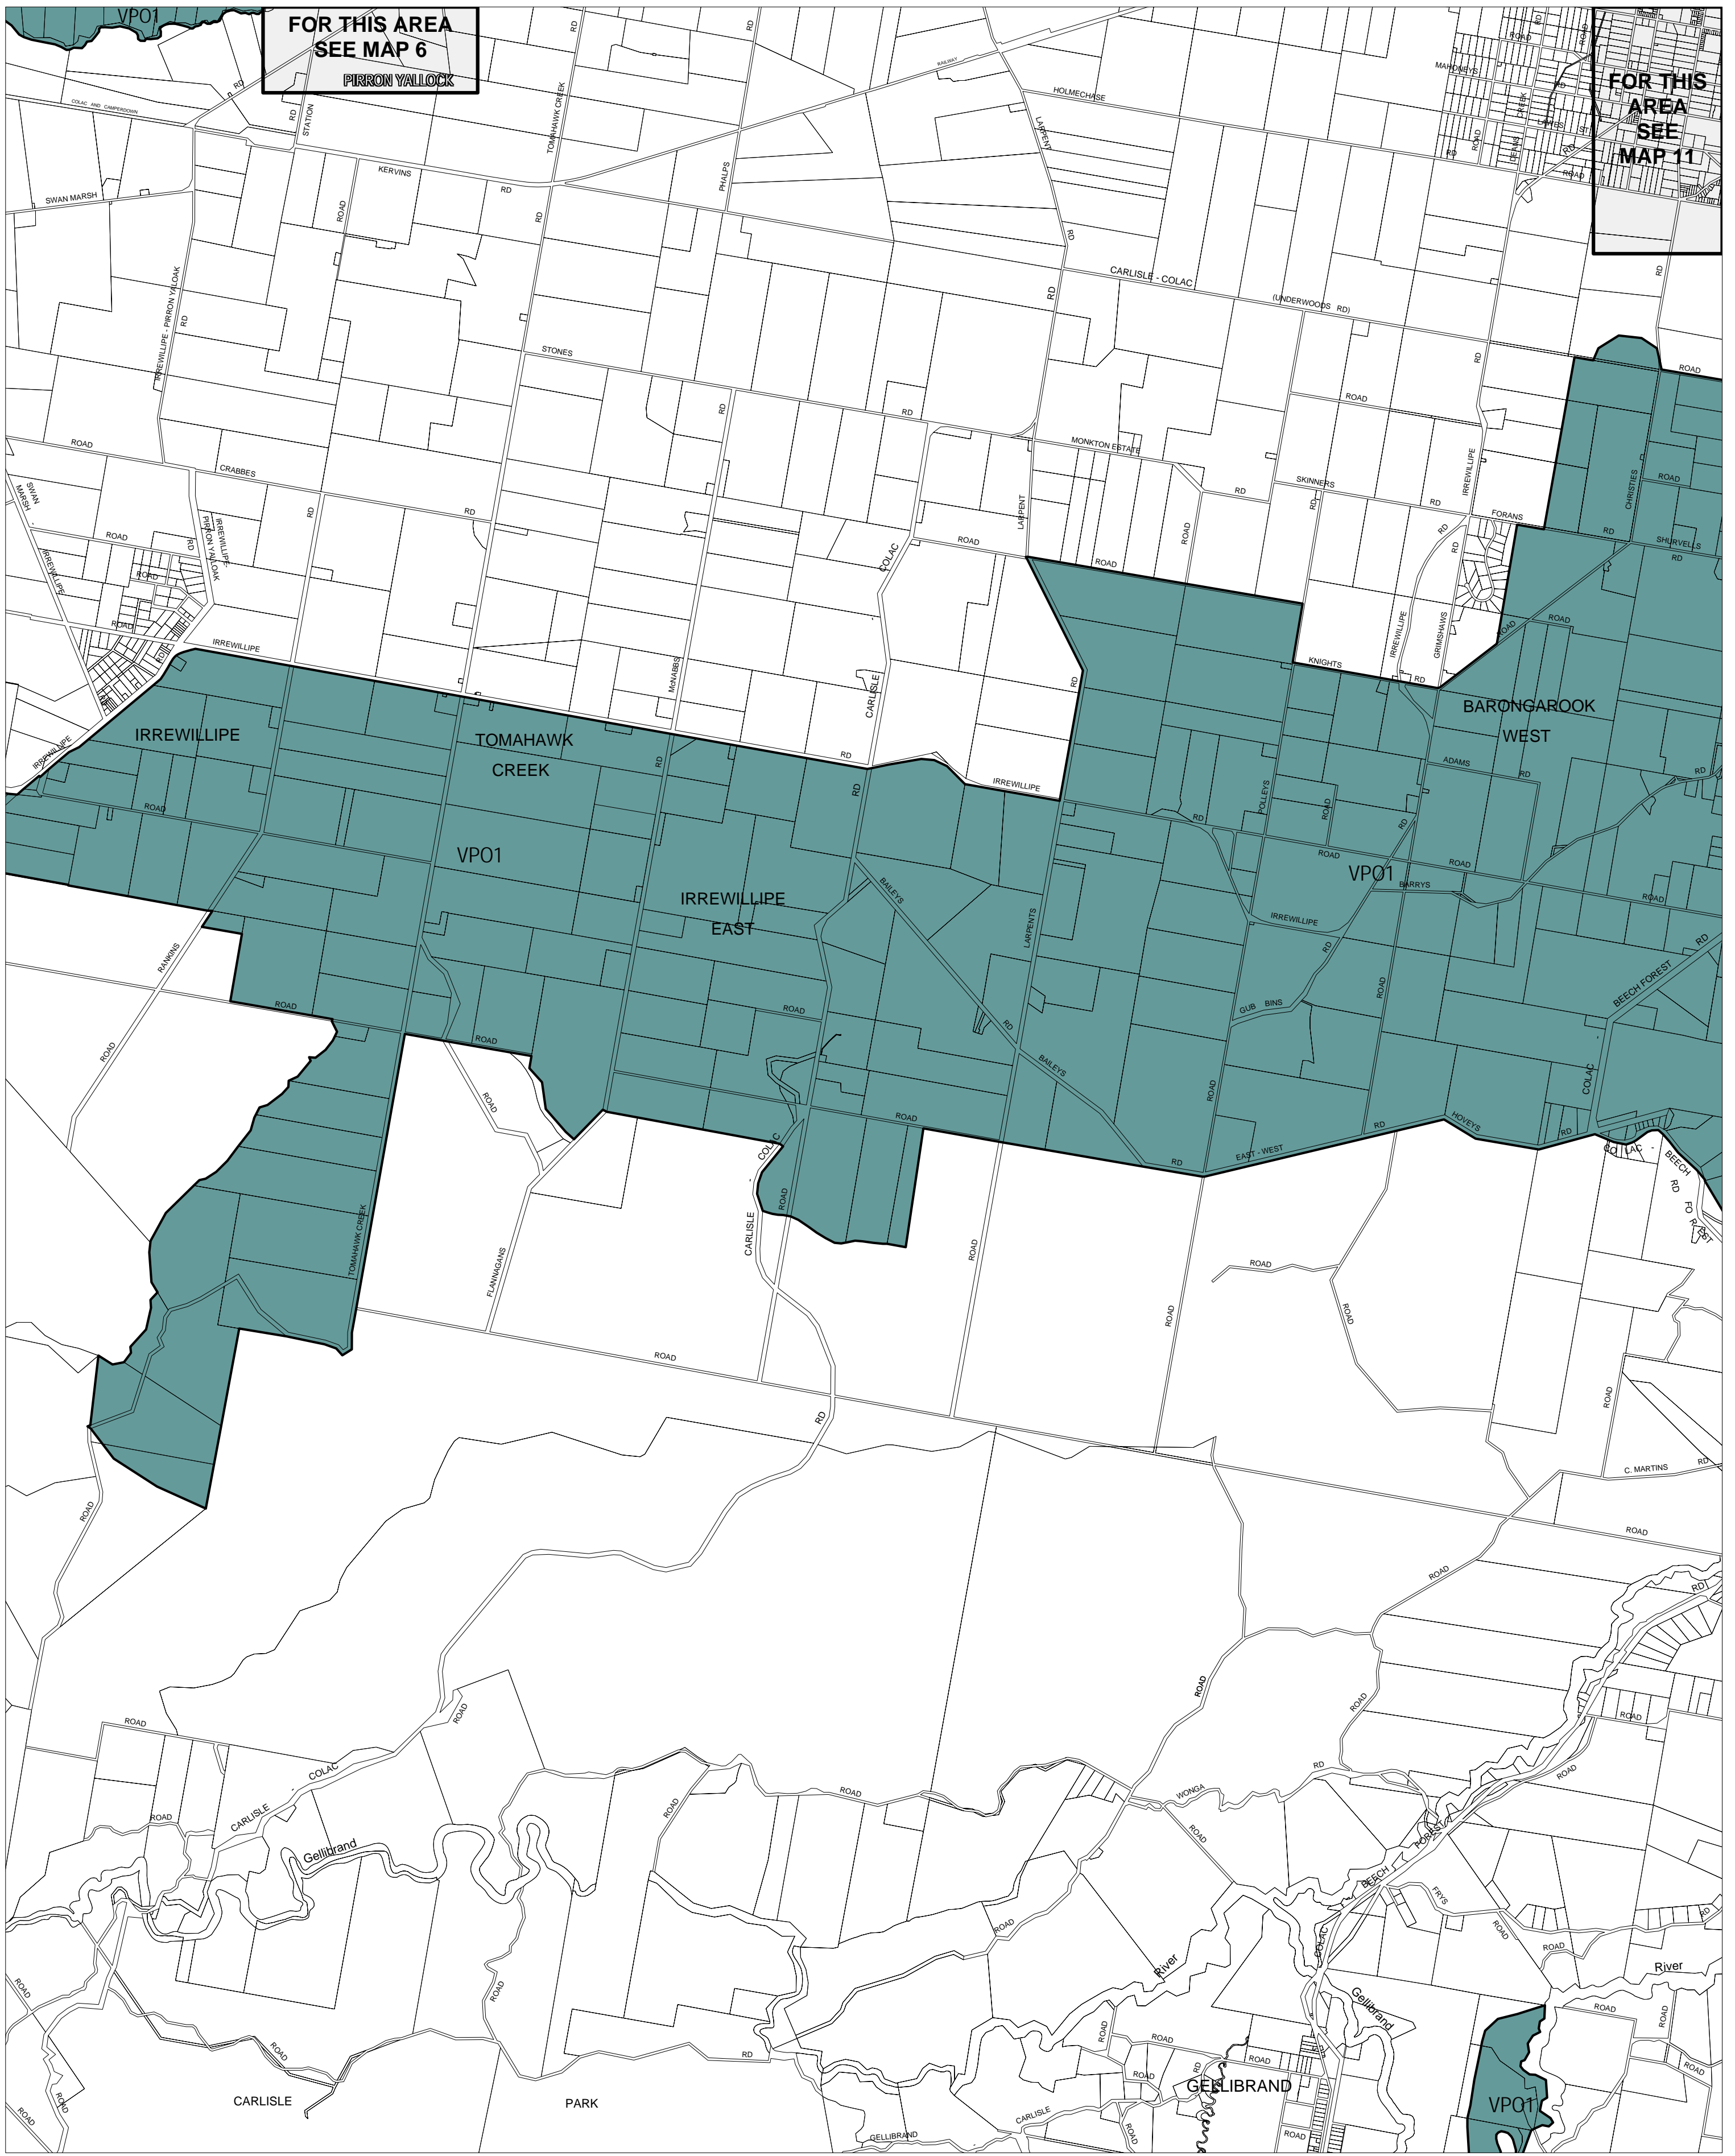

COLAC OTWAY PLANNING SCHEME - LOCAL PROVISION

FOR THIS AREA
SEE MAP 6
PIRRON YALLOCK

FOR THIS AREA
SEE
MAP 11

Overlays

- VPO1 Vegetation Protection Overlay - Schedule 1

INDEX TO ADJOINING METRIC SERIES MAP

1	2	4
5	9	12
14	15	16
19	20	21
25	26	27

Printed: 27/9/2007

AMENDMENT C2