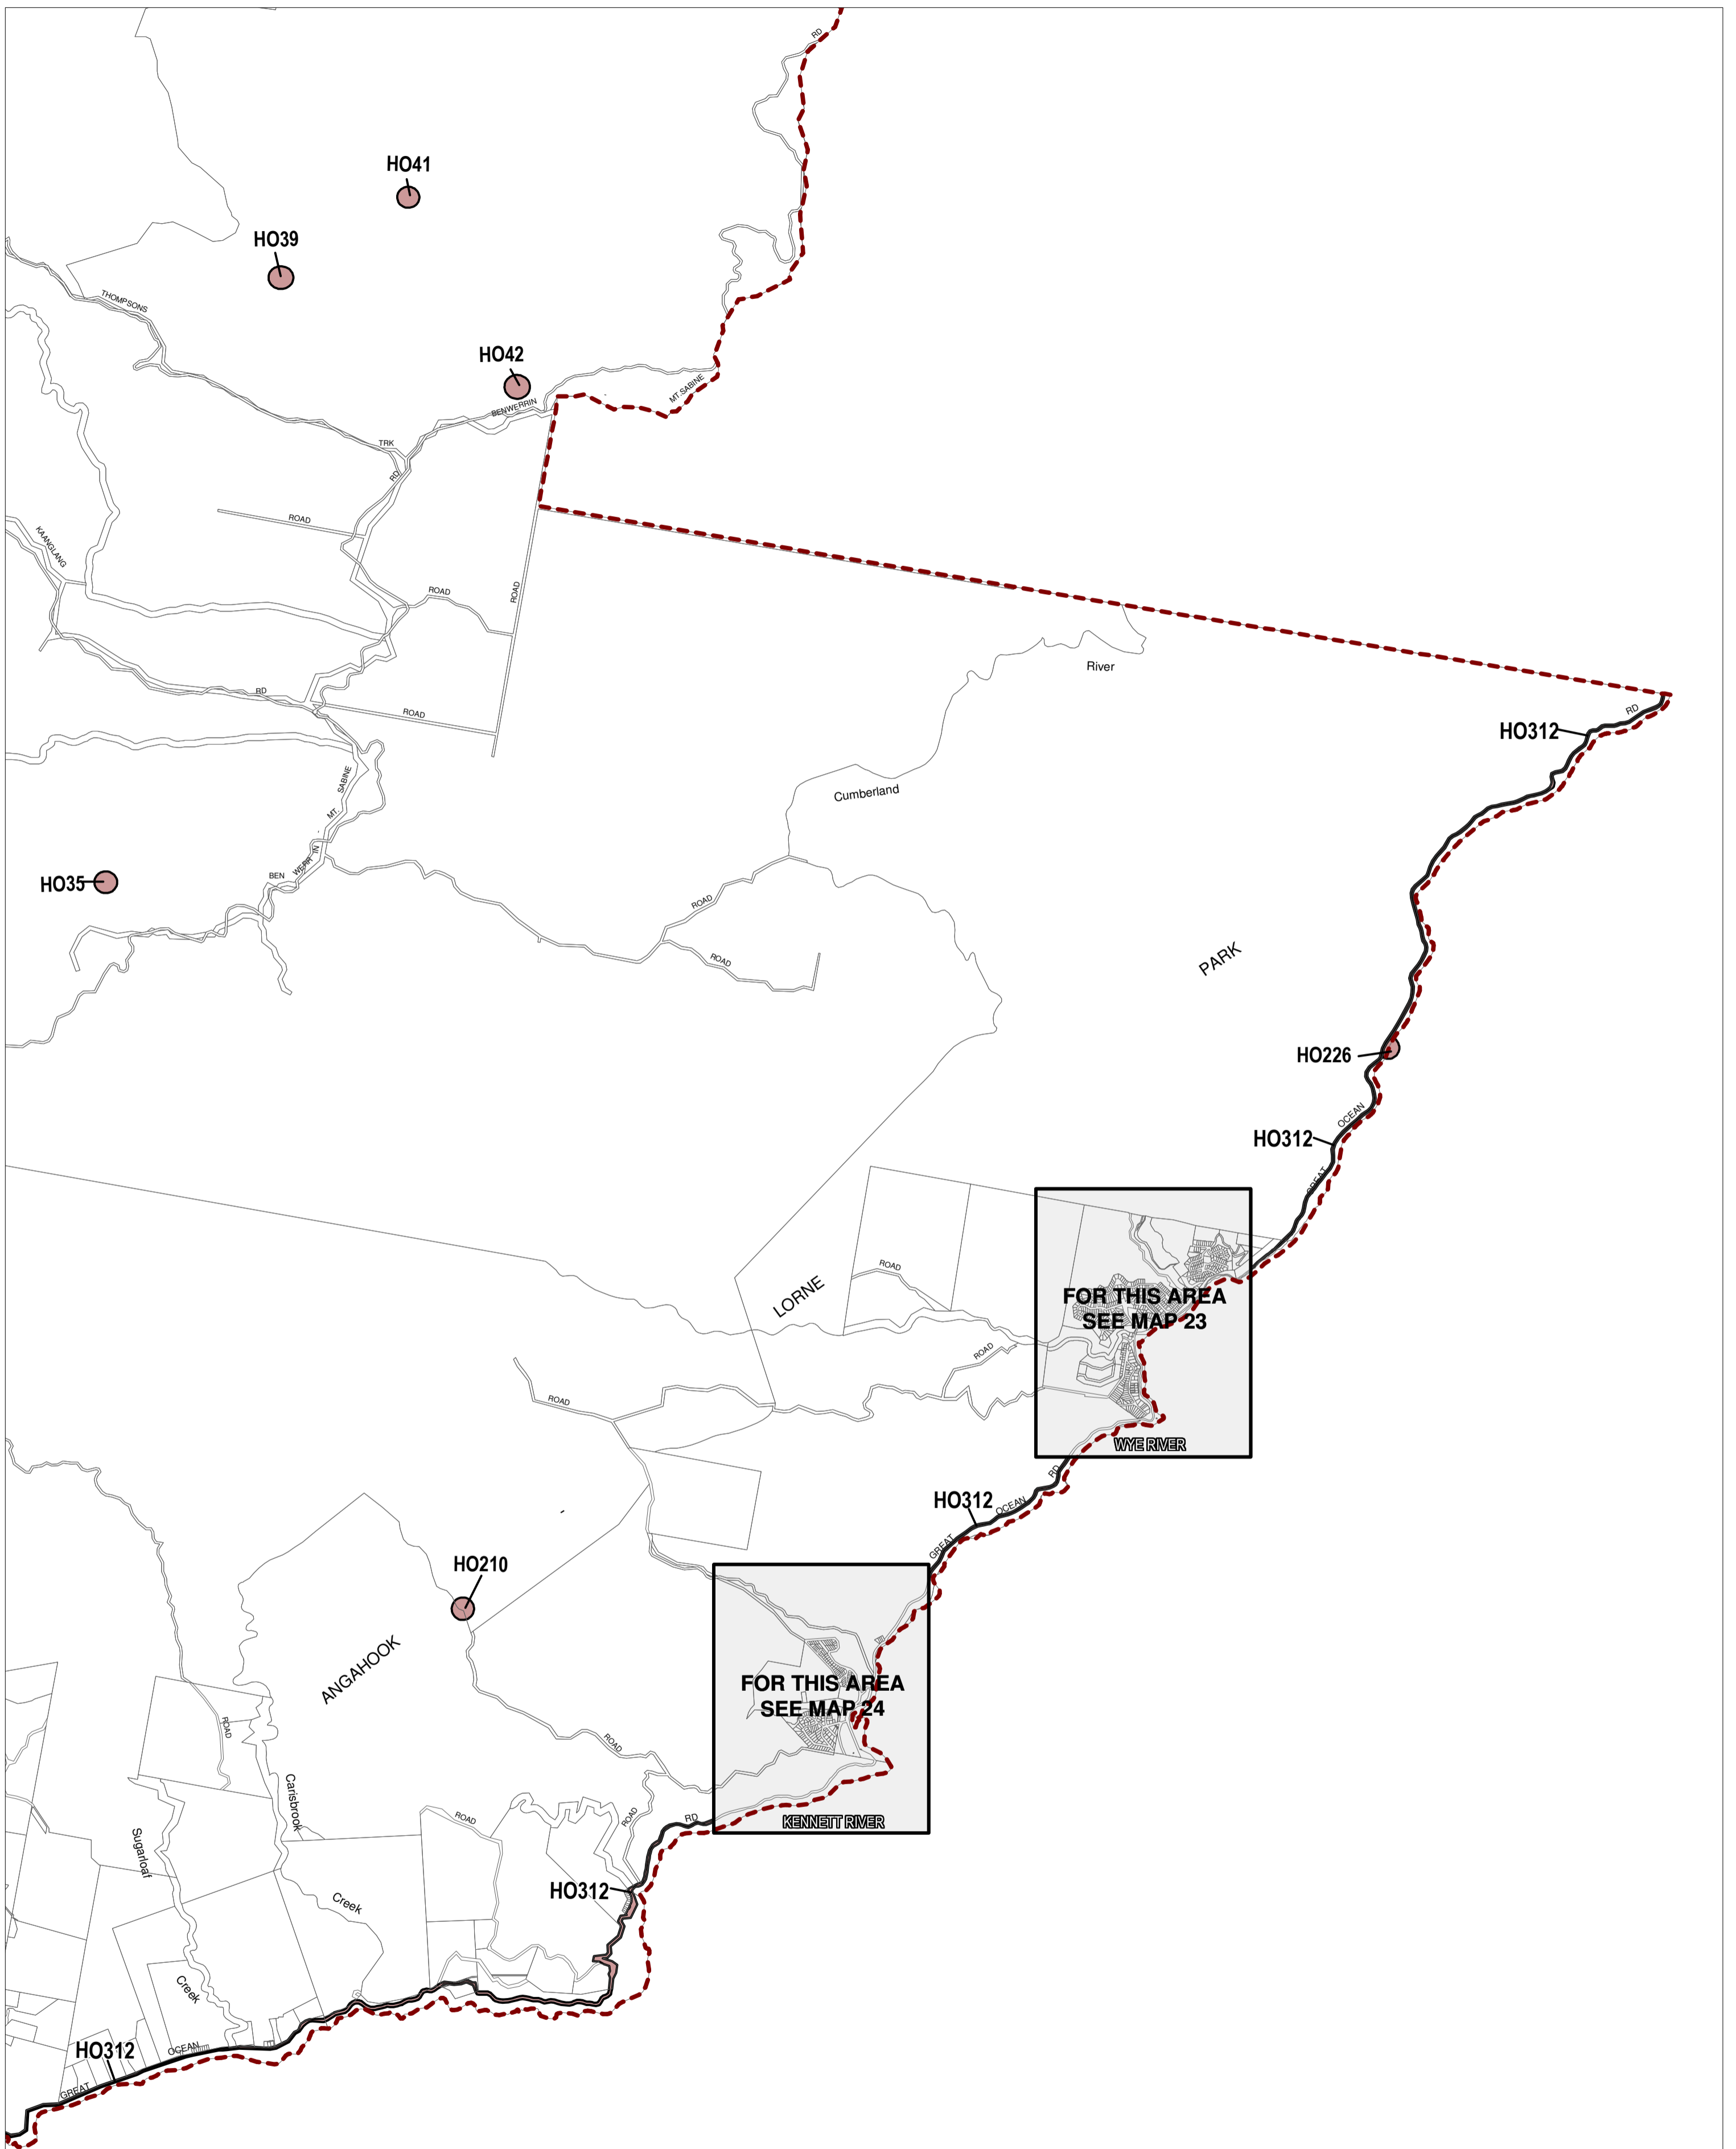

COLAC OTWAY PLANNING SCHEME - LOCAL PROVISION

Overlays

HO Heritage Overlay

INDEX TO ADJOINING METRIC SERIES MAP

	1	2	4
	5	9	12
	6	11	13
14	15	16	18
19	20	21	17
25	26	28	22
	26	27	

Printed: 13/7/2015

AMENDMENT C82