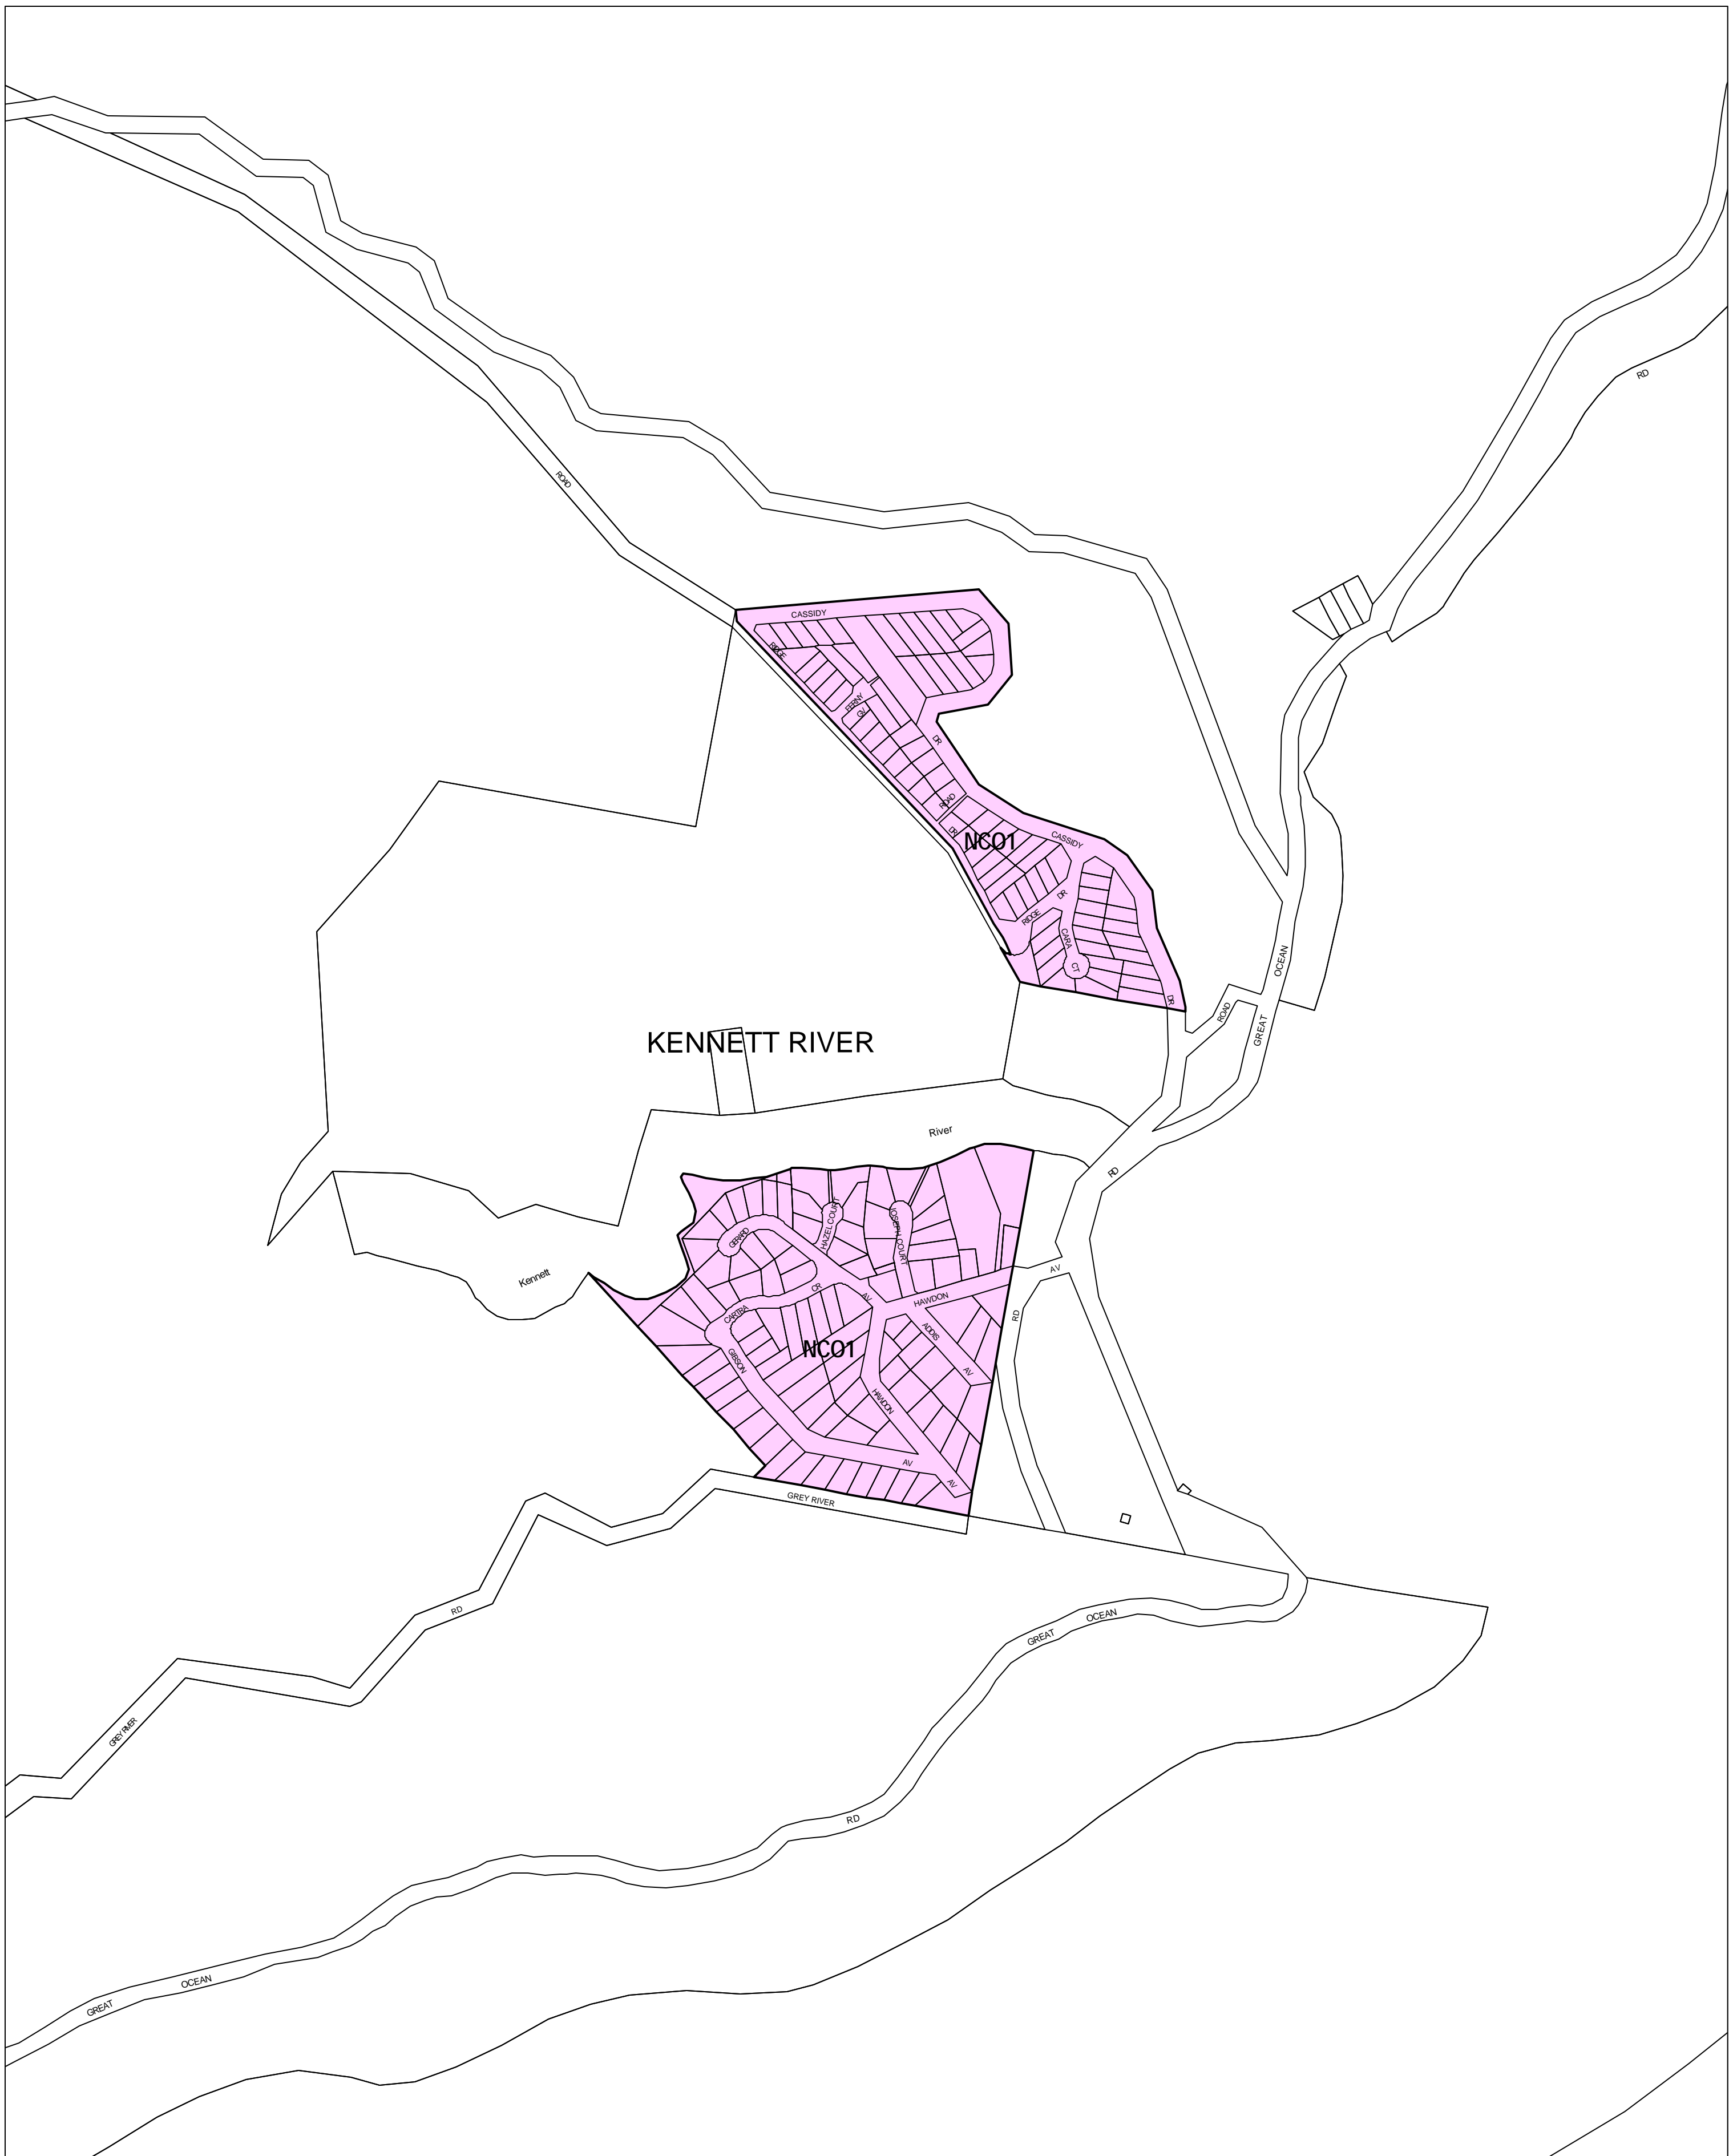

COLAC OTWAY PLANNING SCHEME - LOCAL PROVISION

Overlays

NCO1 Neighbourhood Character Overlay - Schedule 1

AUSTRALIAN MAP GRID ZONE 54

Printed: 1/2/2007

AMENDMENT C22

INDEX TO ADJOINING METRIC SERIES MAP

	1	2	4
	5a	9	12
14	15	16	18
19	20	21	22
25	26	27