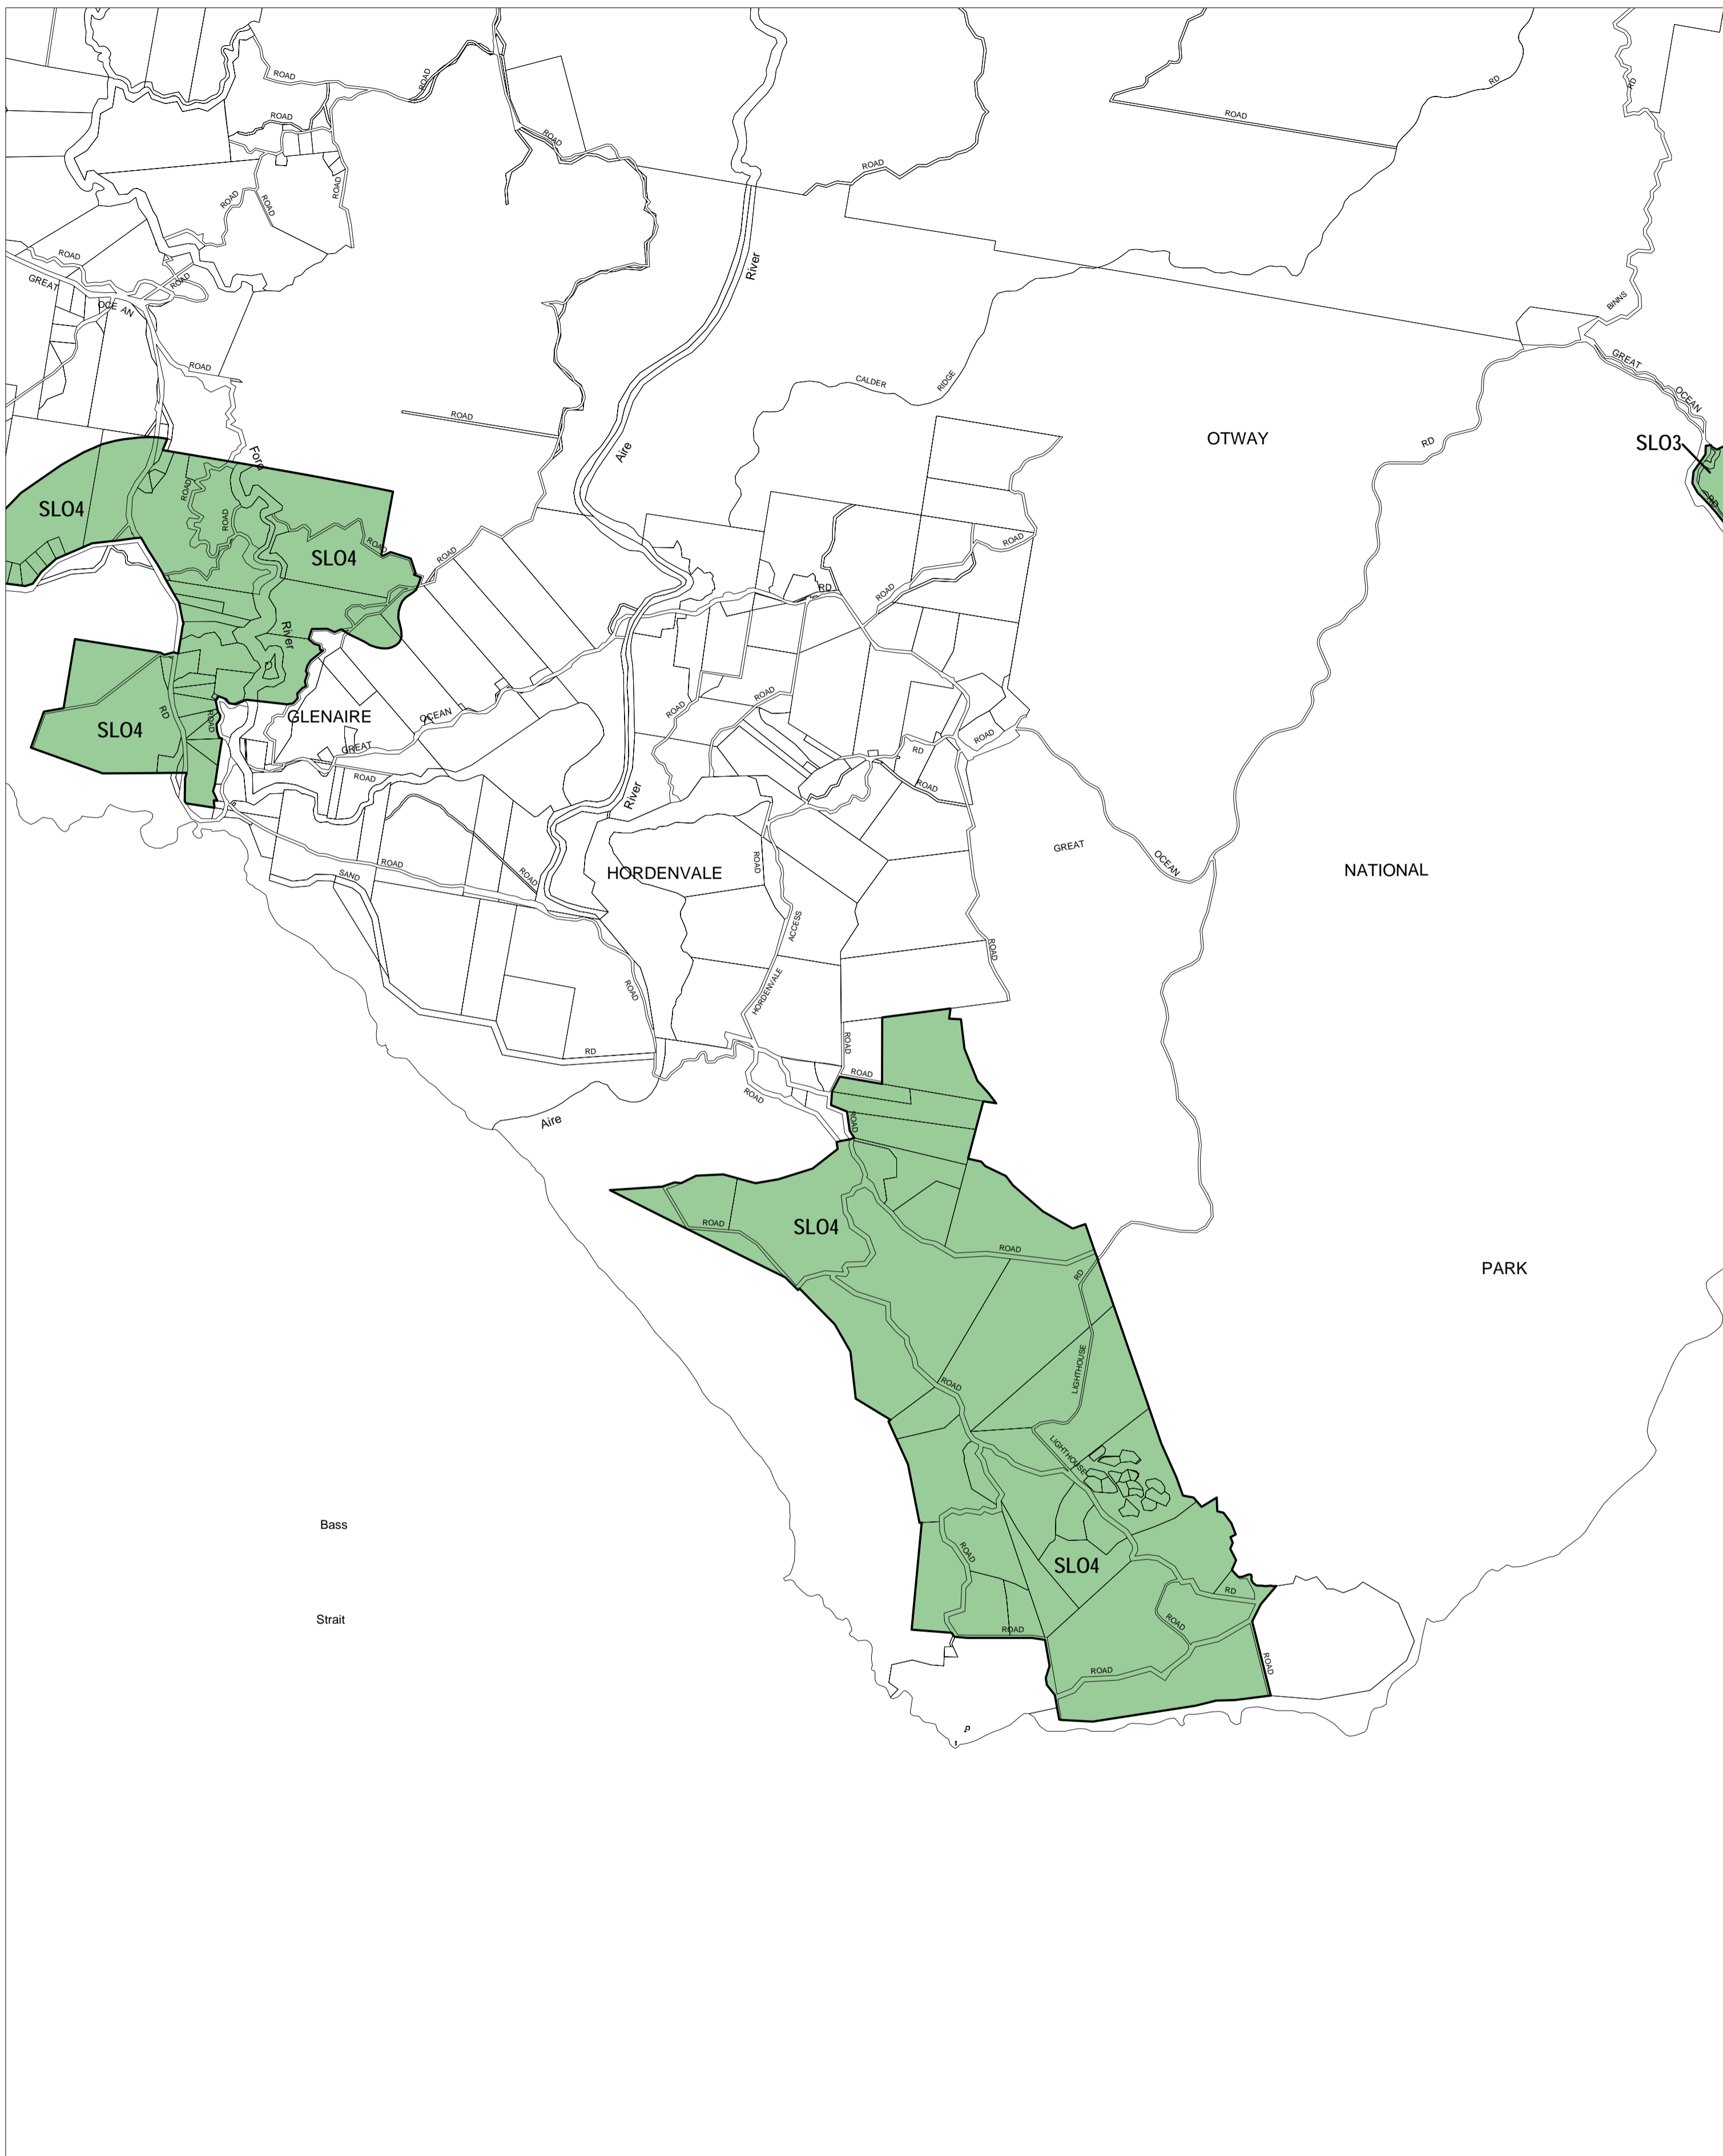

COLAC OTWAY PLANNING SCHEME - LOCAL PROVISION

Overlays	
	Significant Landscape Overlay - Schedule 3
	Significant Landscape Overlay - Schedule 4

AUSTRALIAN MAP GRID ZONE 54

INDEX TO ADJOINING METRIC SERIES MAP

	1	2	4
	5	8	12
14	15	16	18
19	20	21	22
25	26	27	

Printed: 12/6/2009

AMENDMENT C55