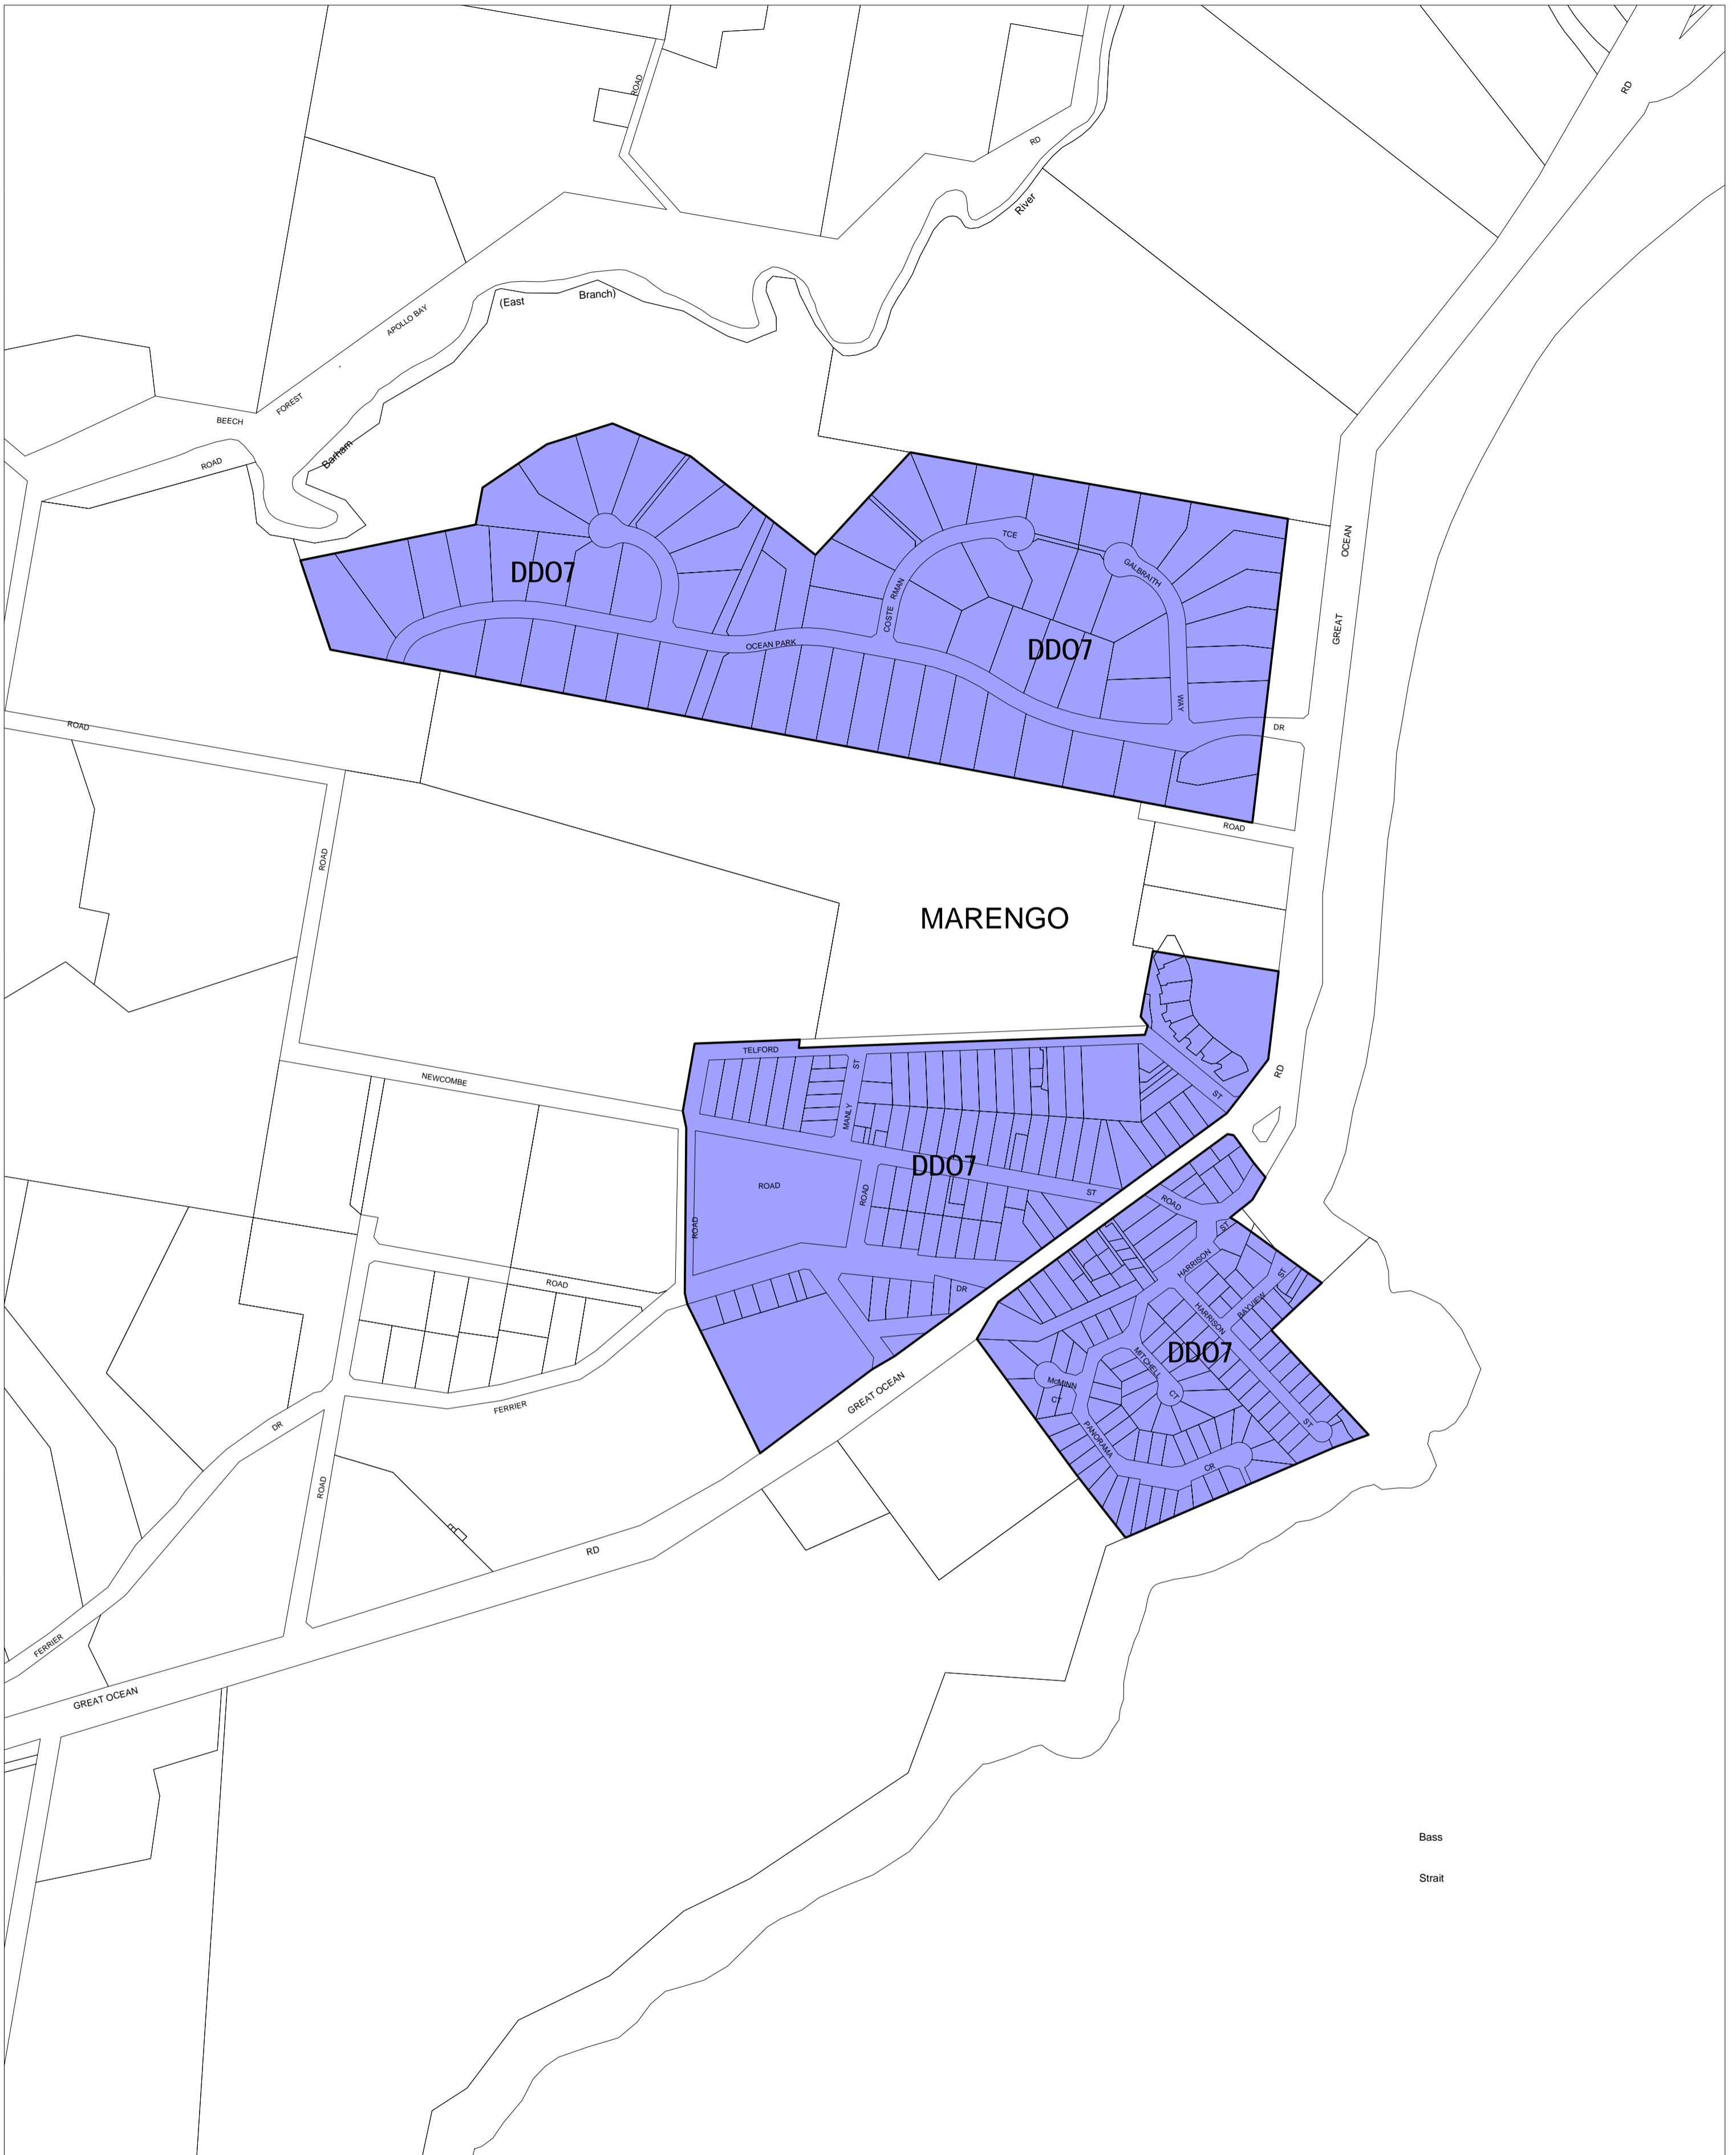

COLAC OTWAY PLANNING SCHEME - LOCAL PROVISION

Overlays

DDO7 Design And Development Overlay - Schedule 7

INDEX TO ADJOINING METRIC SERIES MAP

	1	2	4
	5	6	12
14	8	9	16
	15	16	18
19	20	21	22
25	26	27	28

Printed: 12/6/2009

AMENDMENT C55