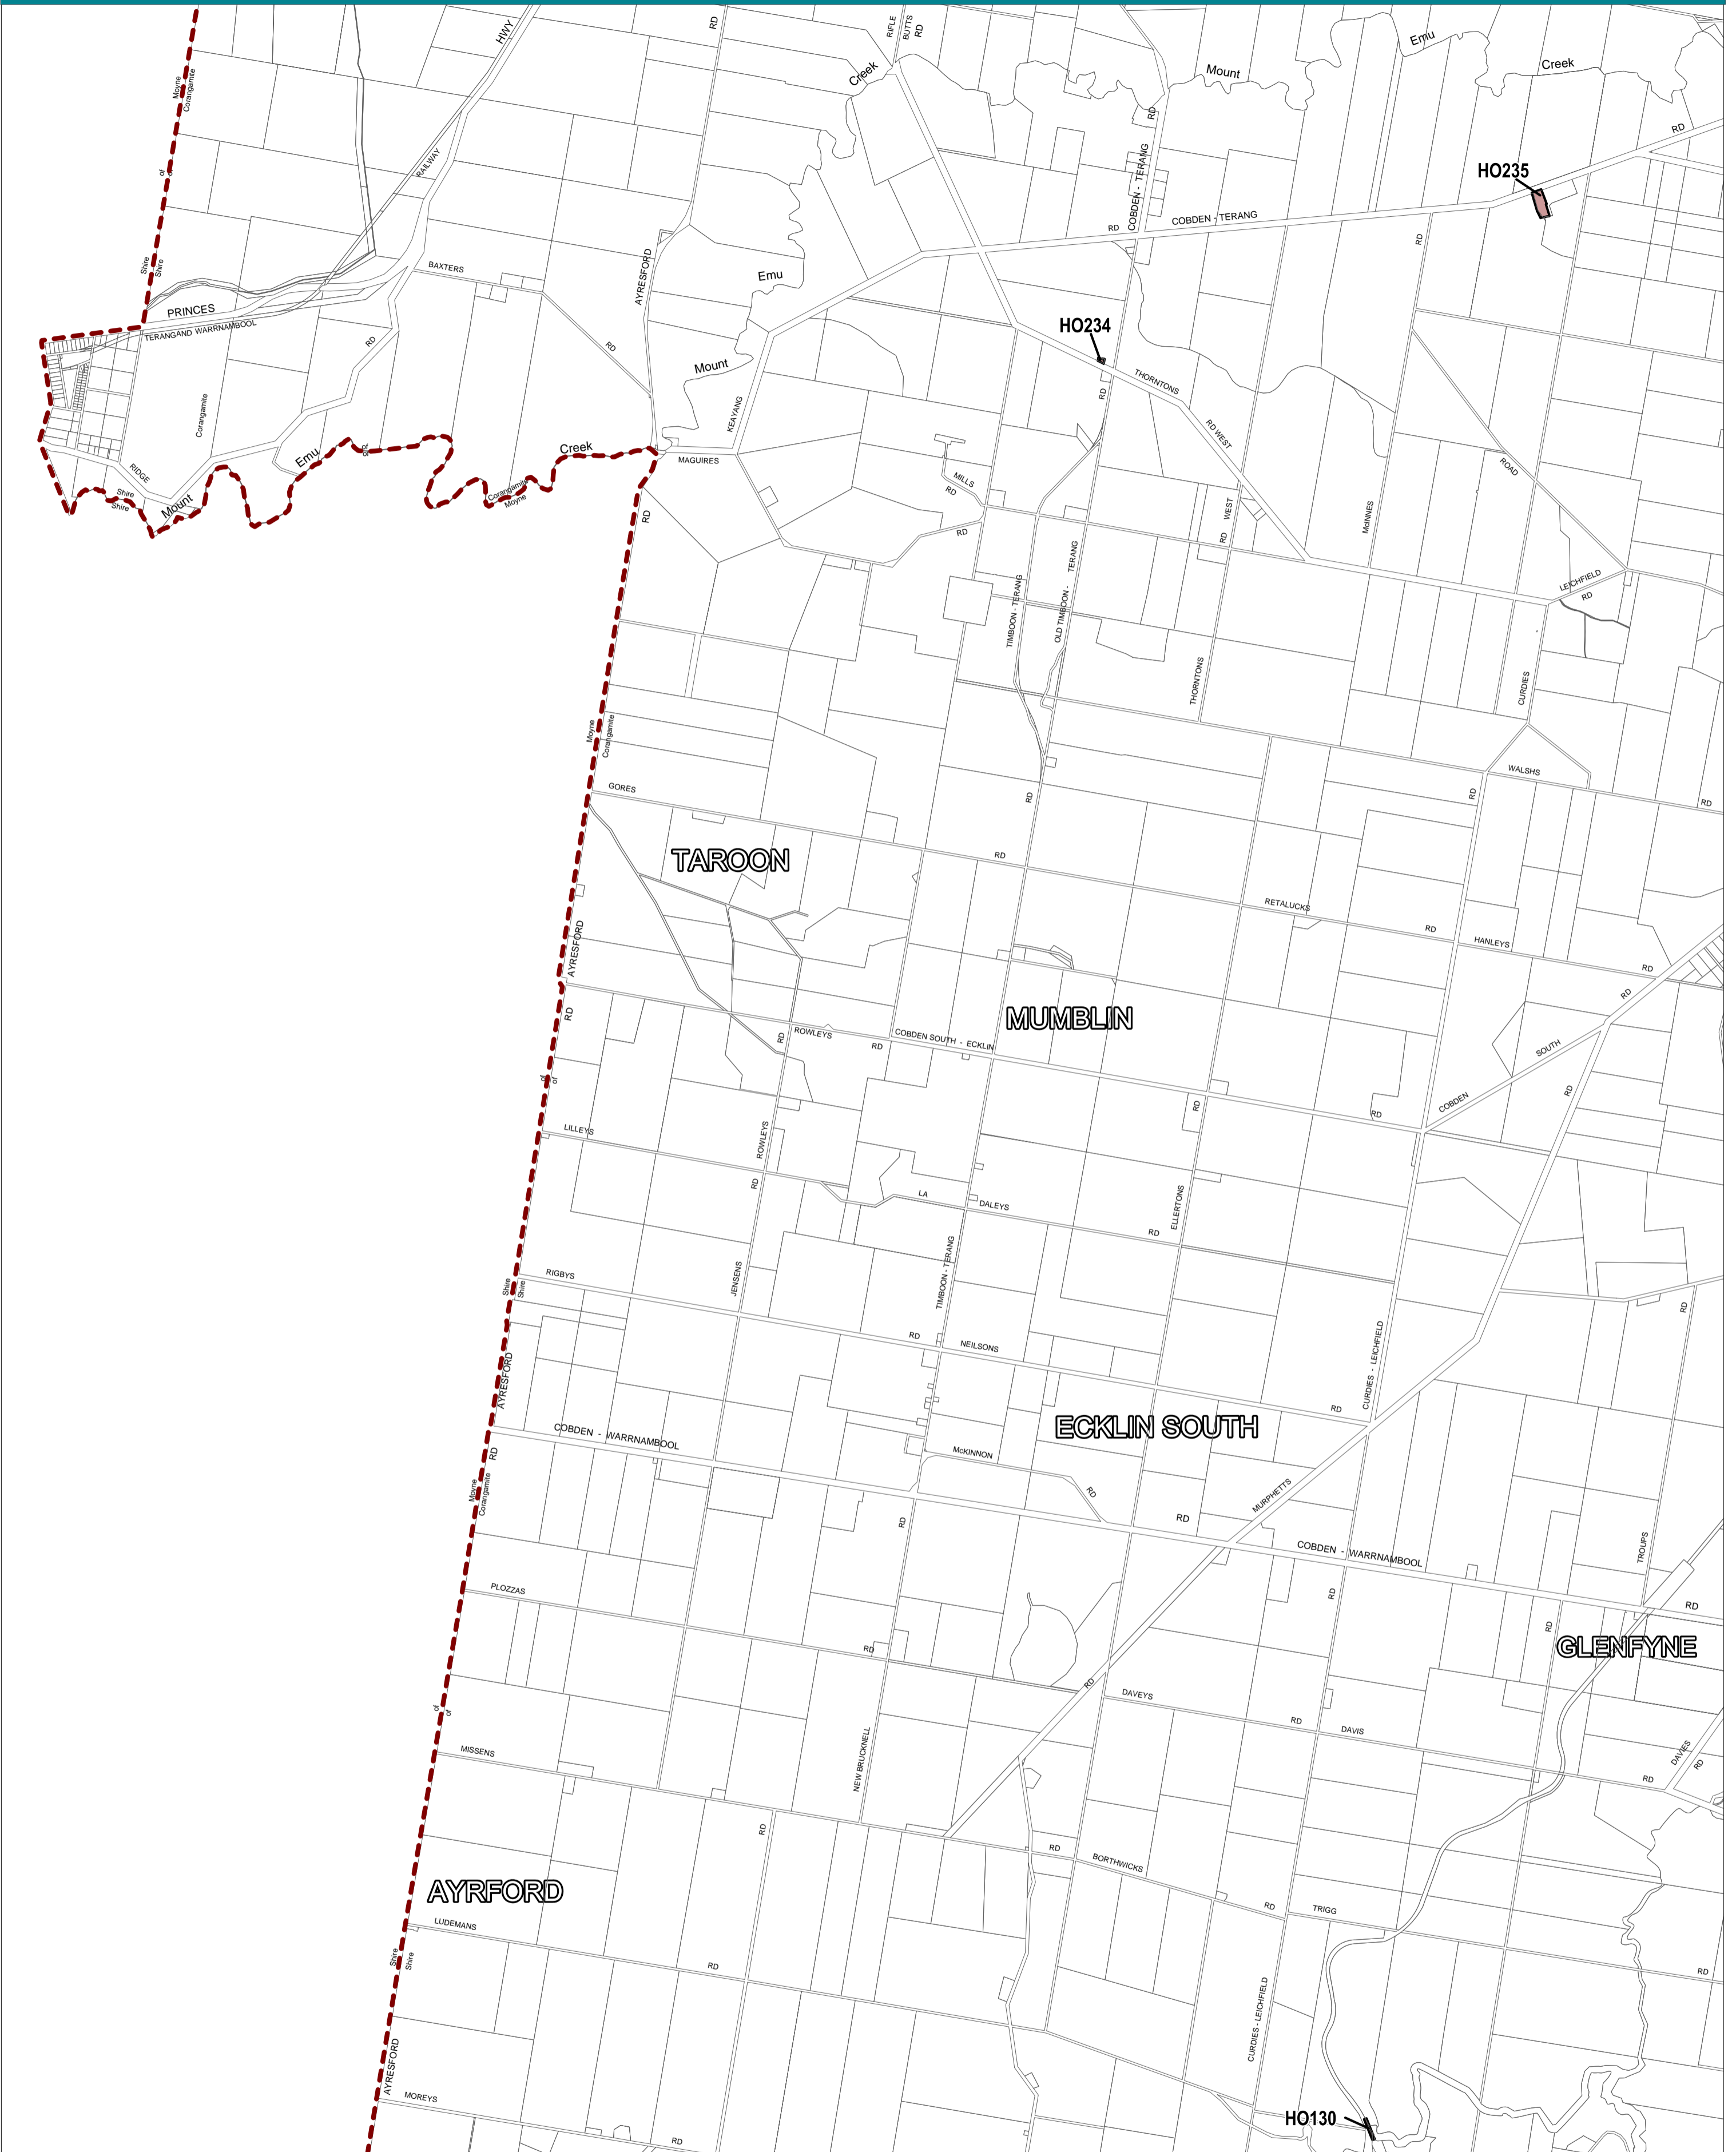

CORANGAMITE PLANNING SCHEME - LOCAL PROVISION

Overlays

HO Heritage Overlay

AUSTRALIAN MAP GRID ZONE 54

PREPARED BY: Planning Mapping Services

VICTORIA
State Government

Environment,
Land, Water
and Planning

INDEX TO ADJOINING METRIC SERIES MAP

Printed: 18/3/2016

AMENDMENT C39