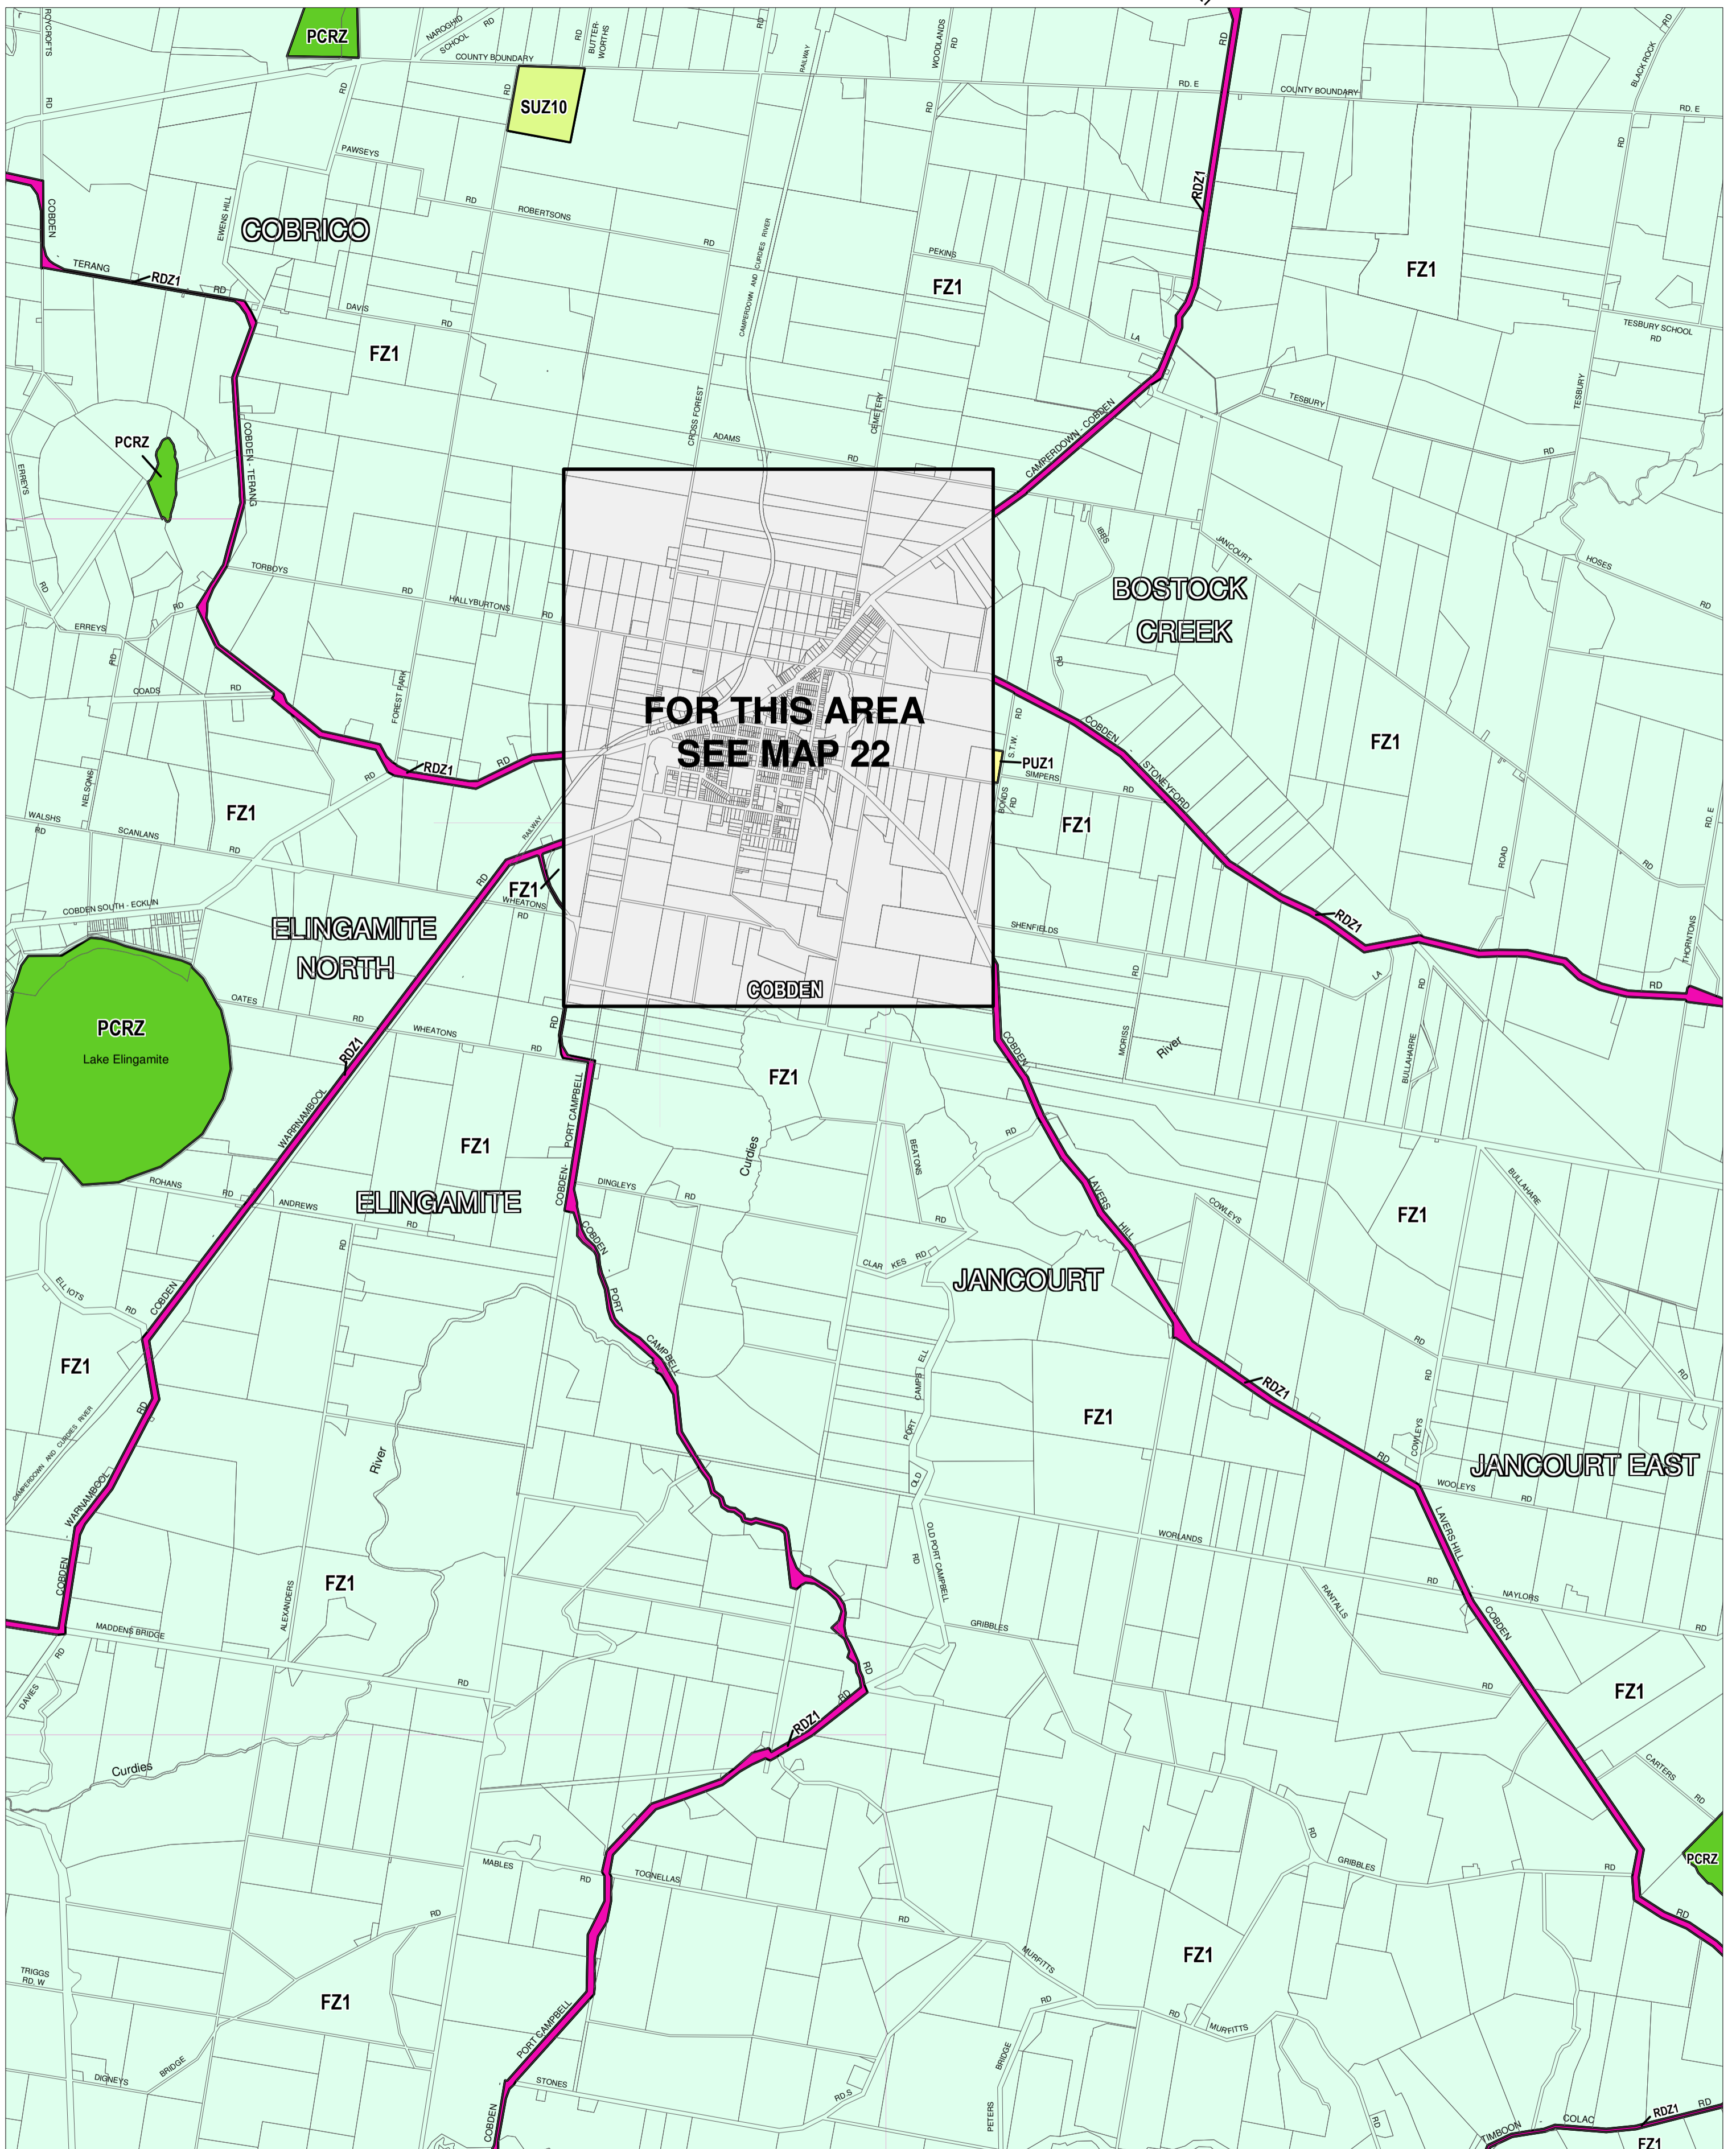

CORANGAMITE PLANNING SCHEME - LOCAL PROVISION

Public Land	Rural	Special Purpose
PCRZ	FZ1	SUZ10
Public Conservation And Resource Zone	Farming Zone - Schedule 1	Special Use Zone - Schedule 10
PUZ1		
Public Use Zone - Service And Utility		
RDZ1		
Road Zone - Category 1		

Printed: 12/2/2015

AMENDMENT C37