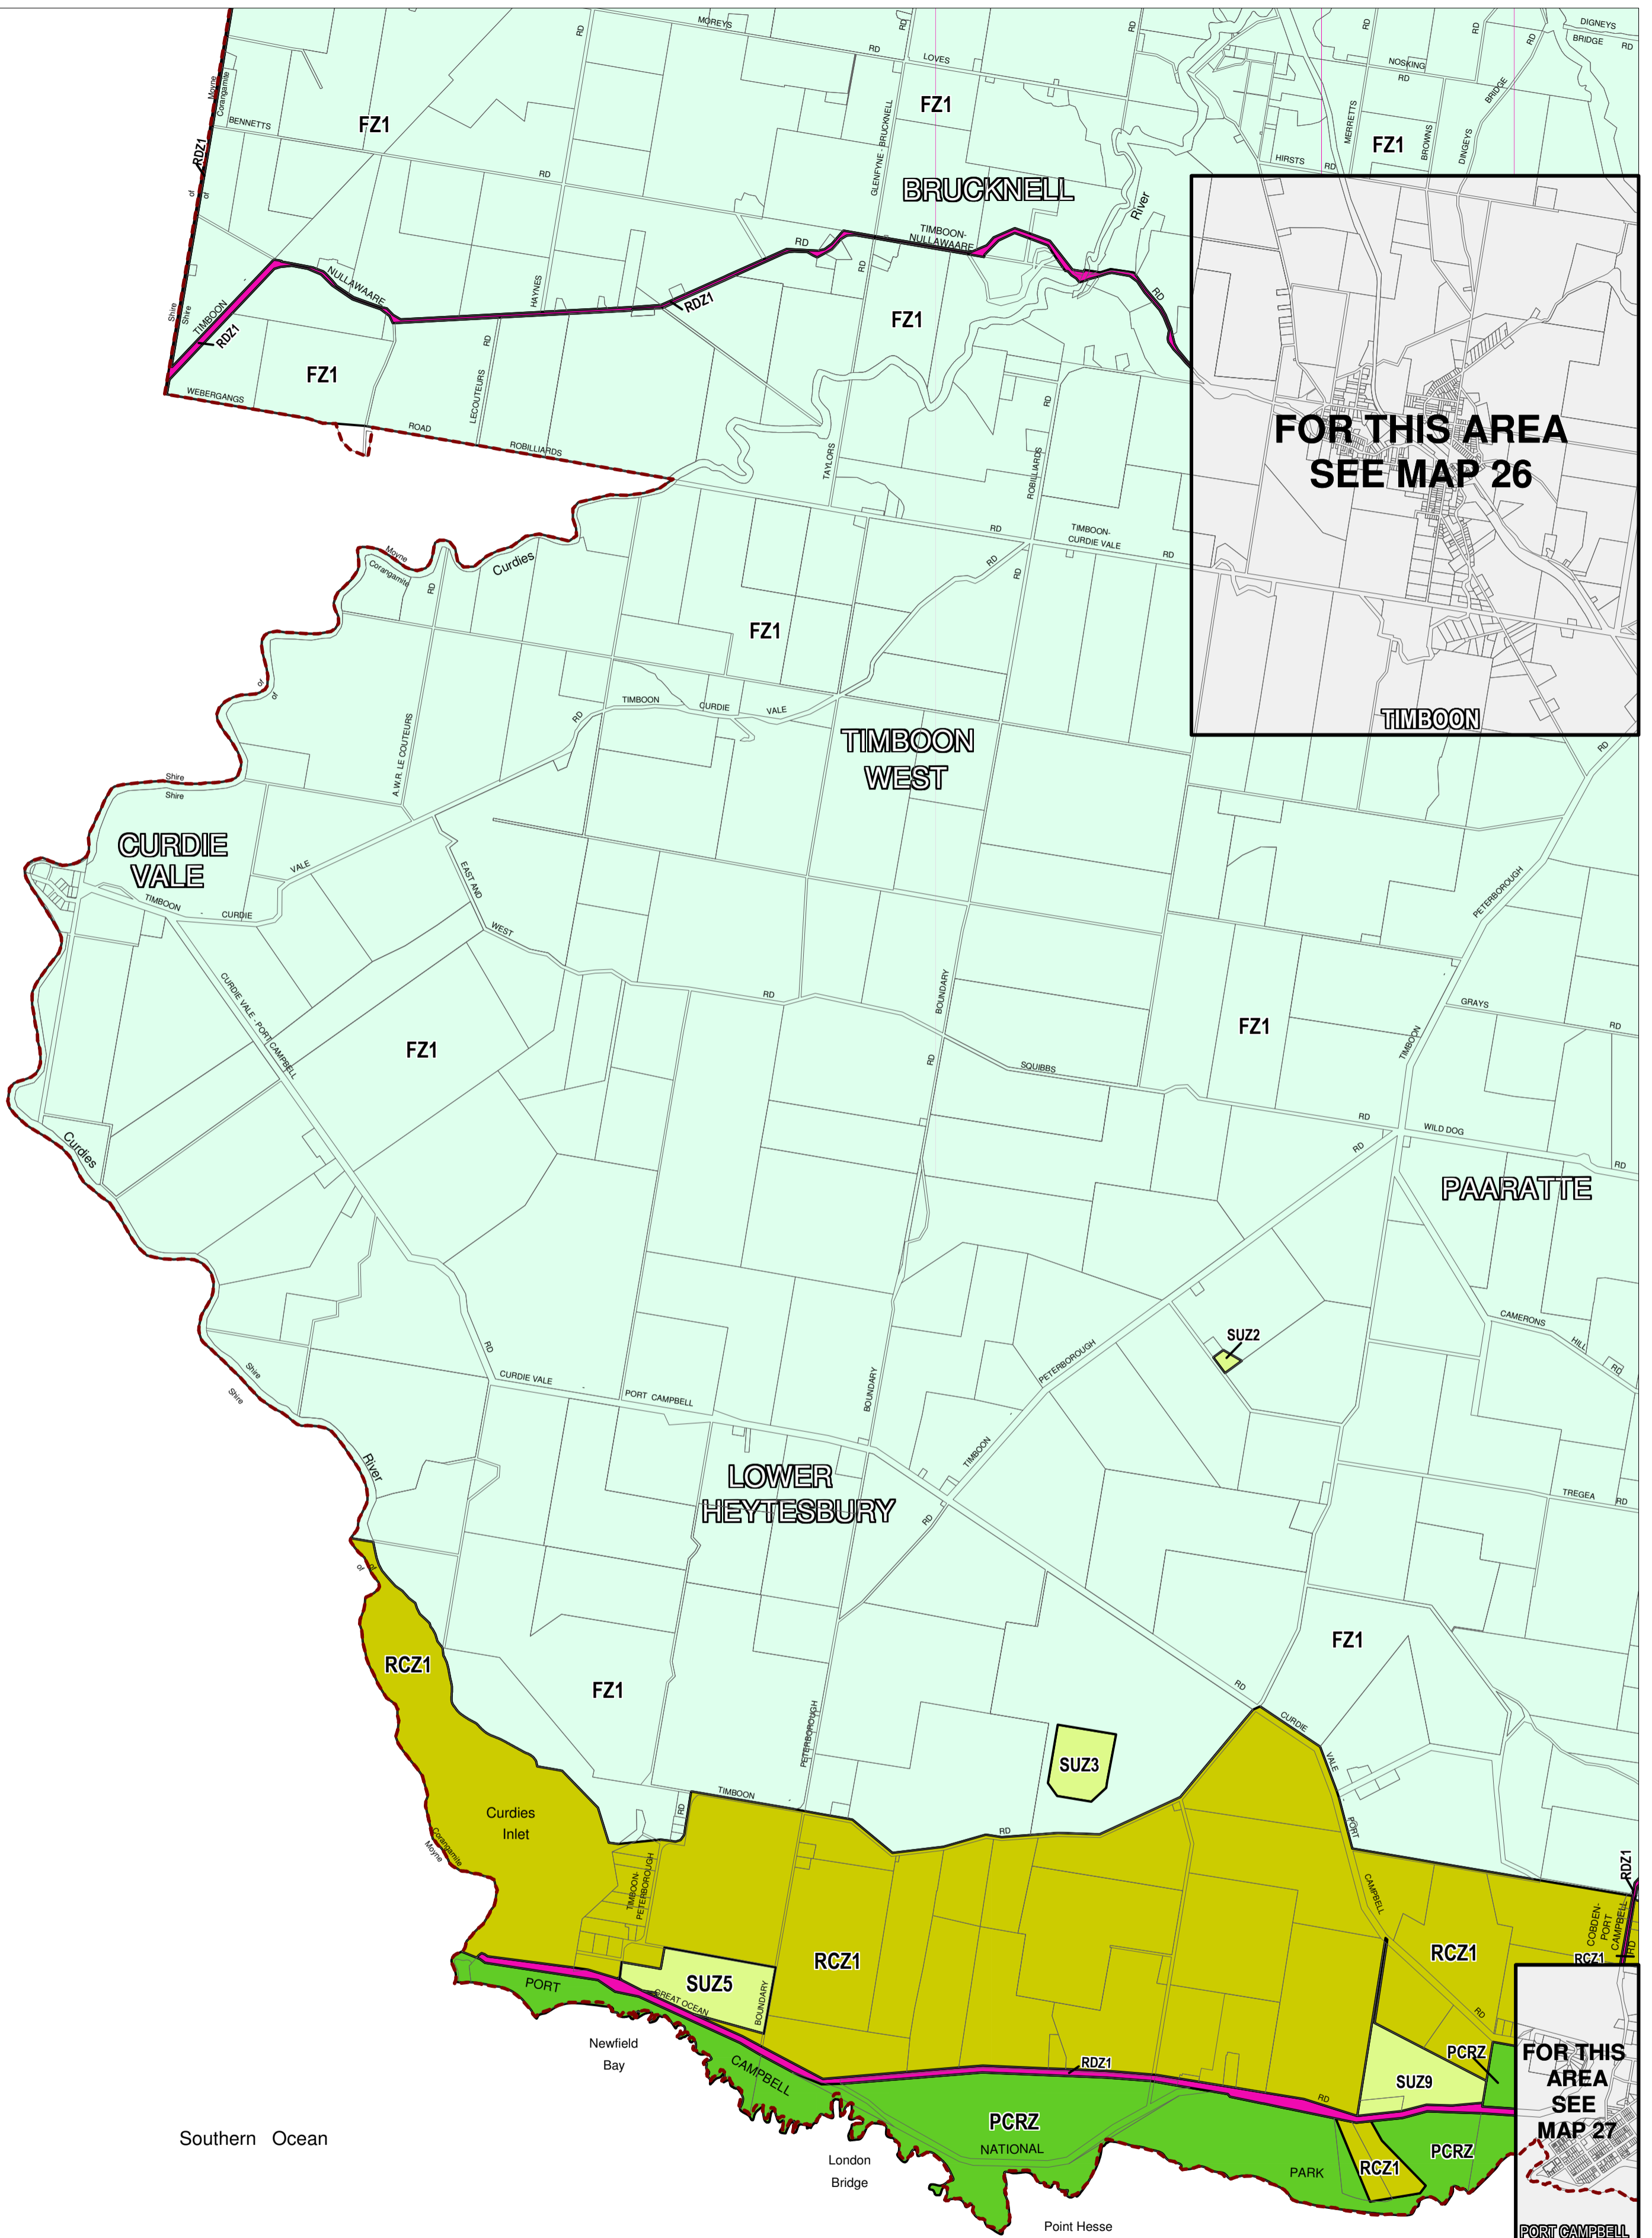

CORANGAMITE PLANNING SCHEME - LOCAL PROVISION

**FOR THIS AREA
SEE MAP 26**

**FOR THIS AREA
SEE MAP 27**

Public Land	Special Use Zone - Schedule 9
PCRZ Public Conservation And Resource Zone	SUZ9 Special Use Zone - Schedule 9
Rural	
FZ1 Farming Zone - Schedule 1	
RCZ1 Rural Conservation Zone - Schedule 1	
Special Purpose	
SUZ2 Special Use Zone - Schedule 2	
SUZ3 Special Use Zone - Schedule 3	
SUZ5 Special Use Zone - Schedule 5	

AUSTRALIAN MAP GRID ZONE 54

INDEX TO ADJOINING METRIC SERIES MAP

Printed: 16/11/2012

AMENDMENT C30