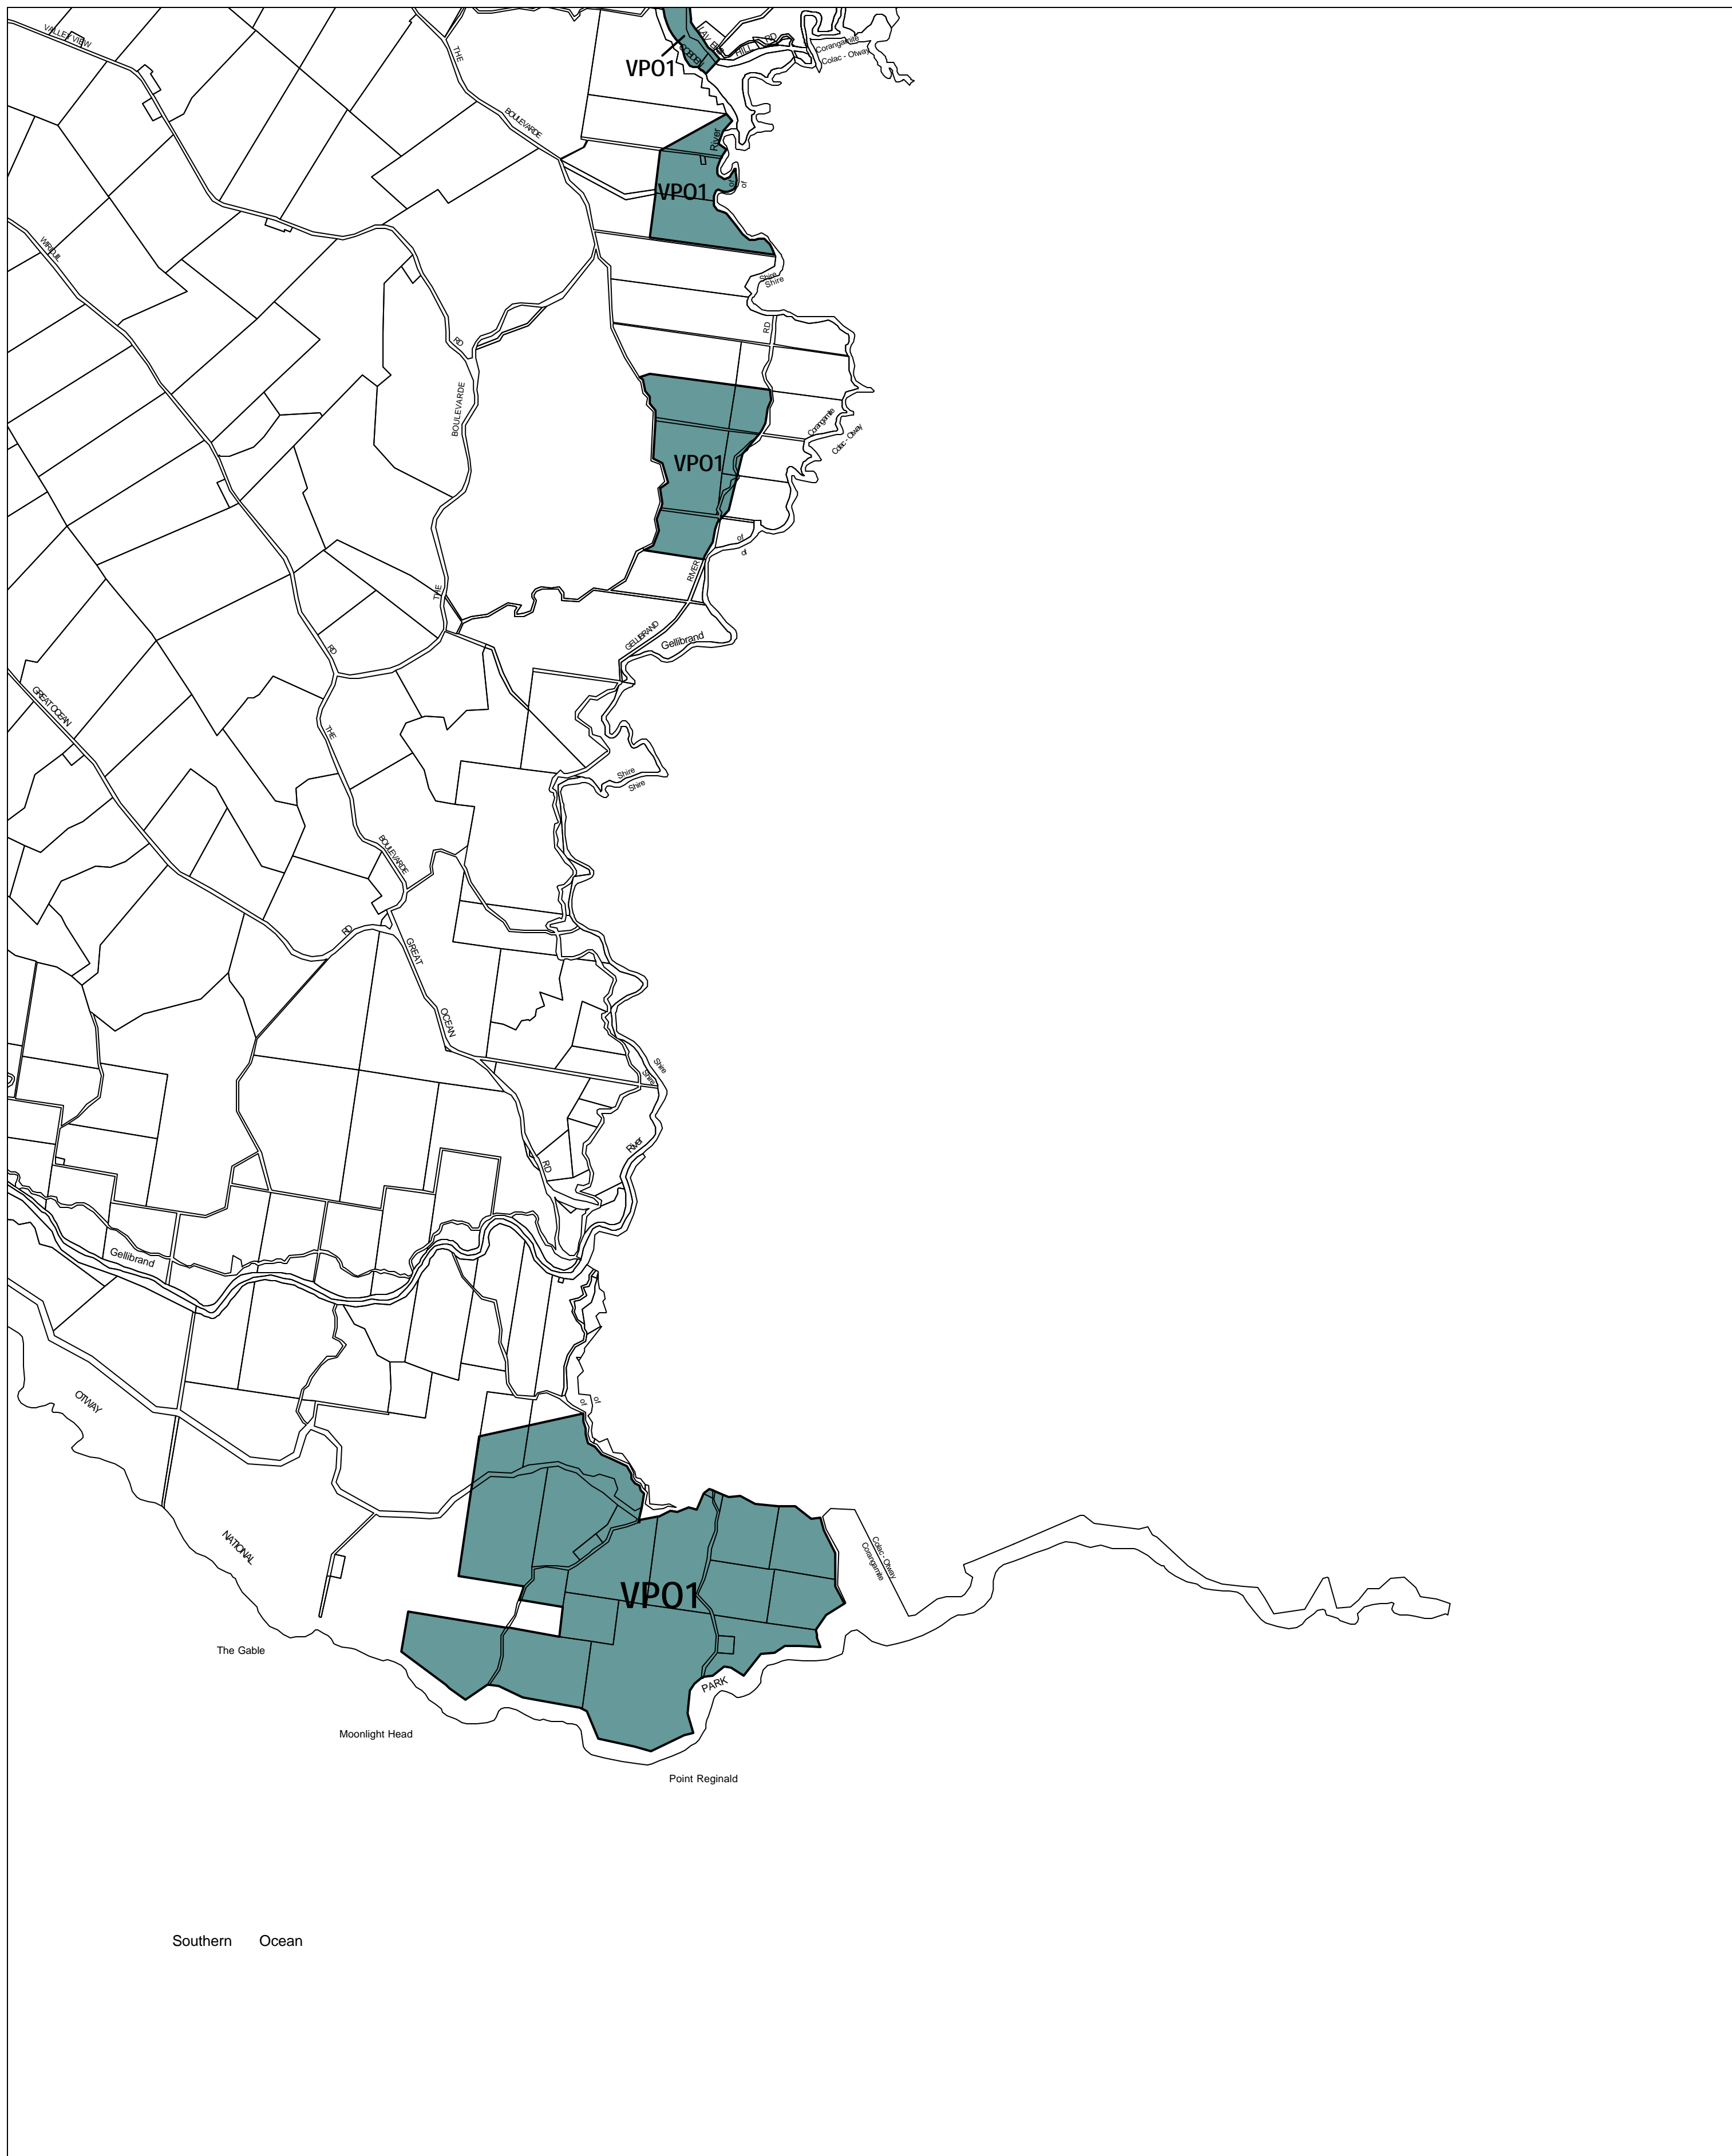

CORANGAMITE PLANNING SCHEME - LOCAL PROVISION

Overlays

Vegetation Protection Overlay - Schedule 1

AUSTRALIAN MAP GRID ZONE 54

Printed: 5/6/2007