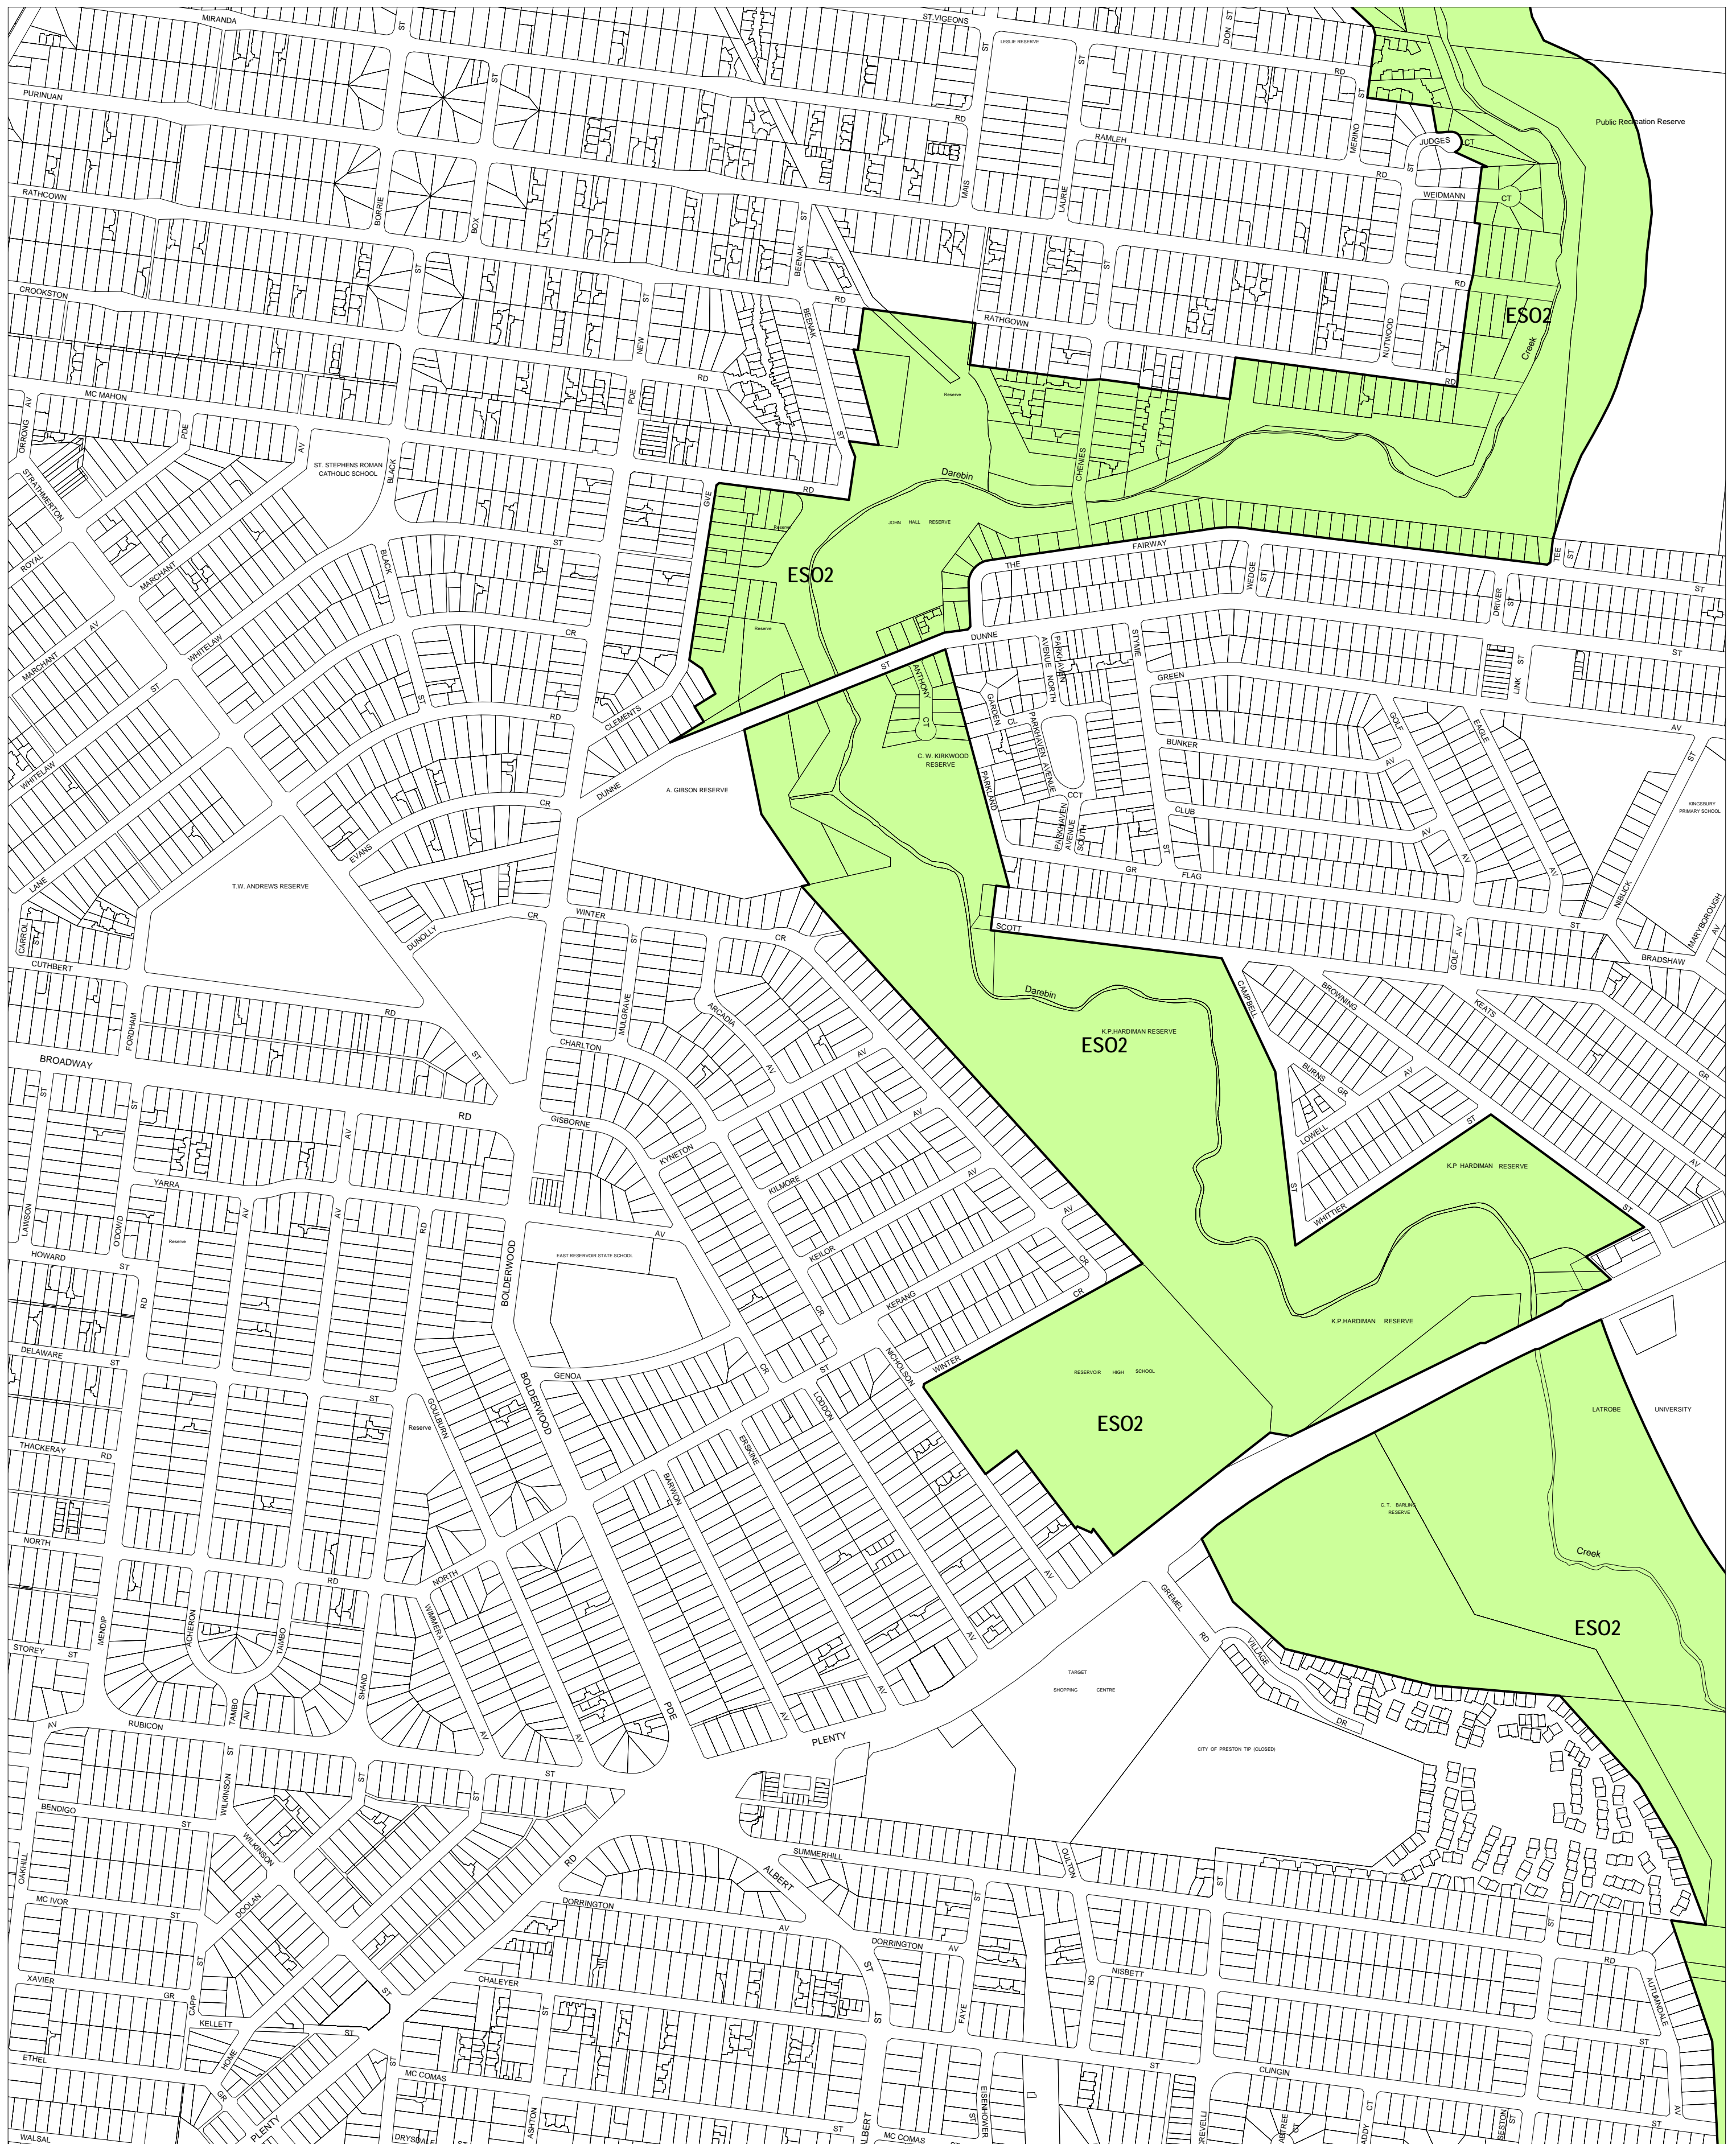

DAREBIN PLANNING SCHEME - LOCAL PROVISION

Overlays
ESO2 Environmental Significance Overlay - Schedule 2

100 0 100 200 300 400 500 m
AUSTRALIAN MAP GRID ZONE 55

INDEX TO ADJOINING METRIC SERIES MAP

2	3	4
6	7	8
10	11	12
13	14	15
16	17	18

Victoria
The Place To Be

Printed: 26/7/2007