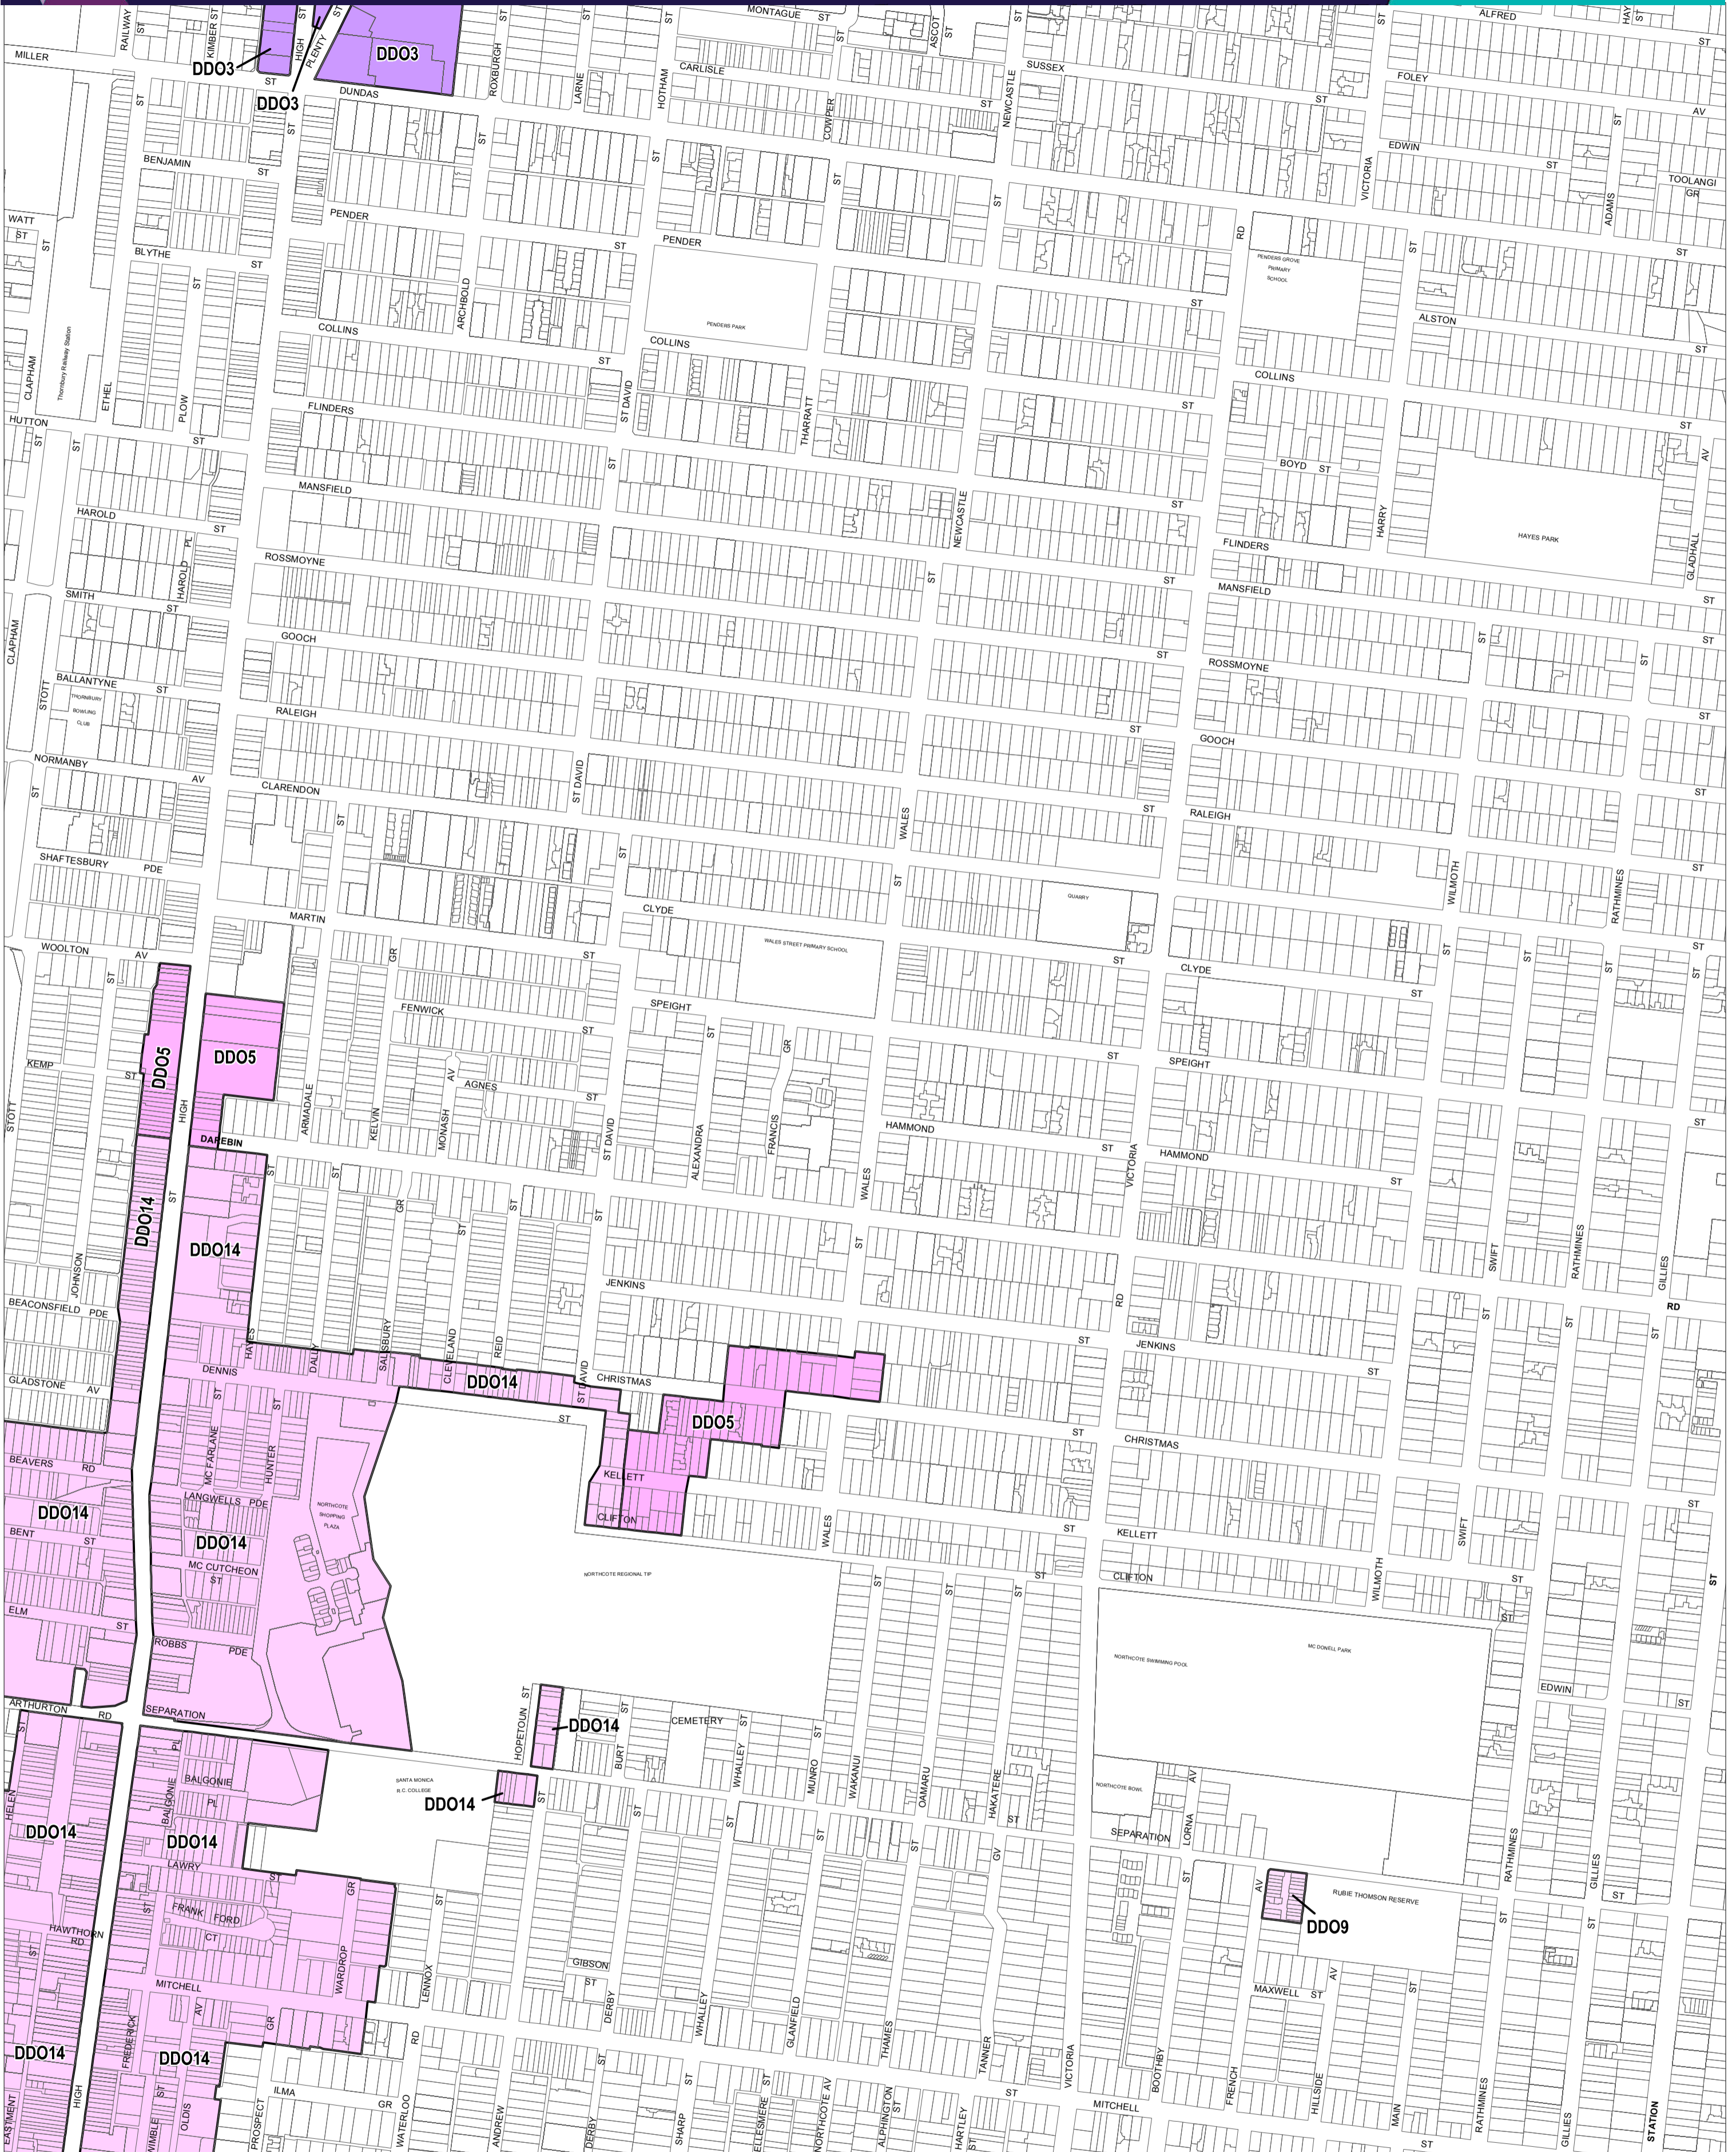

DAREBIN PLANNING SCHEME - LOCAL PROVISION

1. **Overlays**
2. DD014 Design And Development Overlay - Schedule 14
   - DD03 Design And Development Overlay - Schedule 3
   - DD05 Design And Development Overlay - Schedule 5
   - DD09 Design And Development Overlay - Schedule 9

Municipal Boundary (if shown)

AUSTRALIAN MAP GRID ZONE 55

PREPARED BY: Planning Mapping Services

Printed: 26/5/2017

AMENDMENT C137

VICTORIA State Government

Environment, Land, Water and Planning