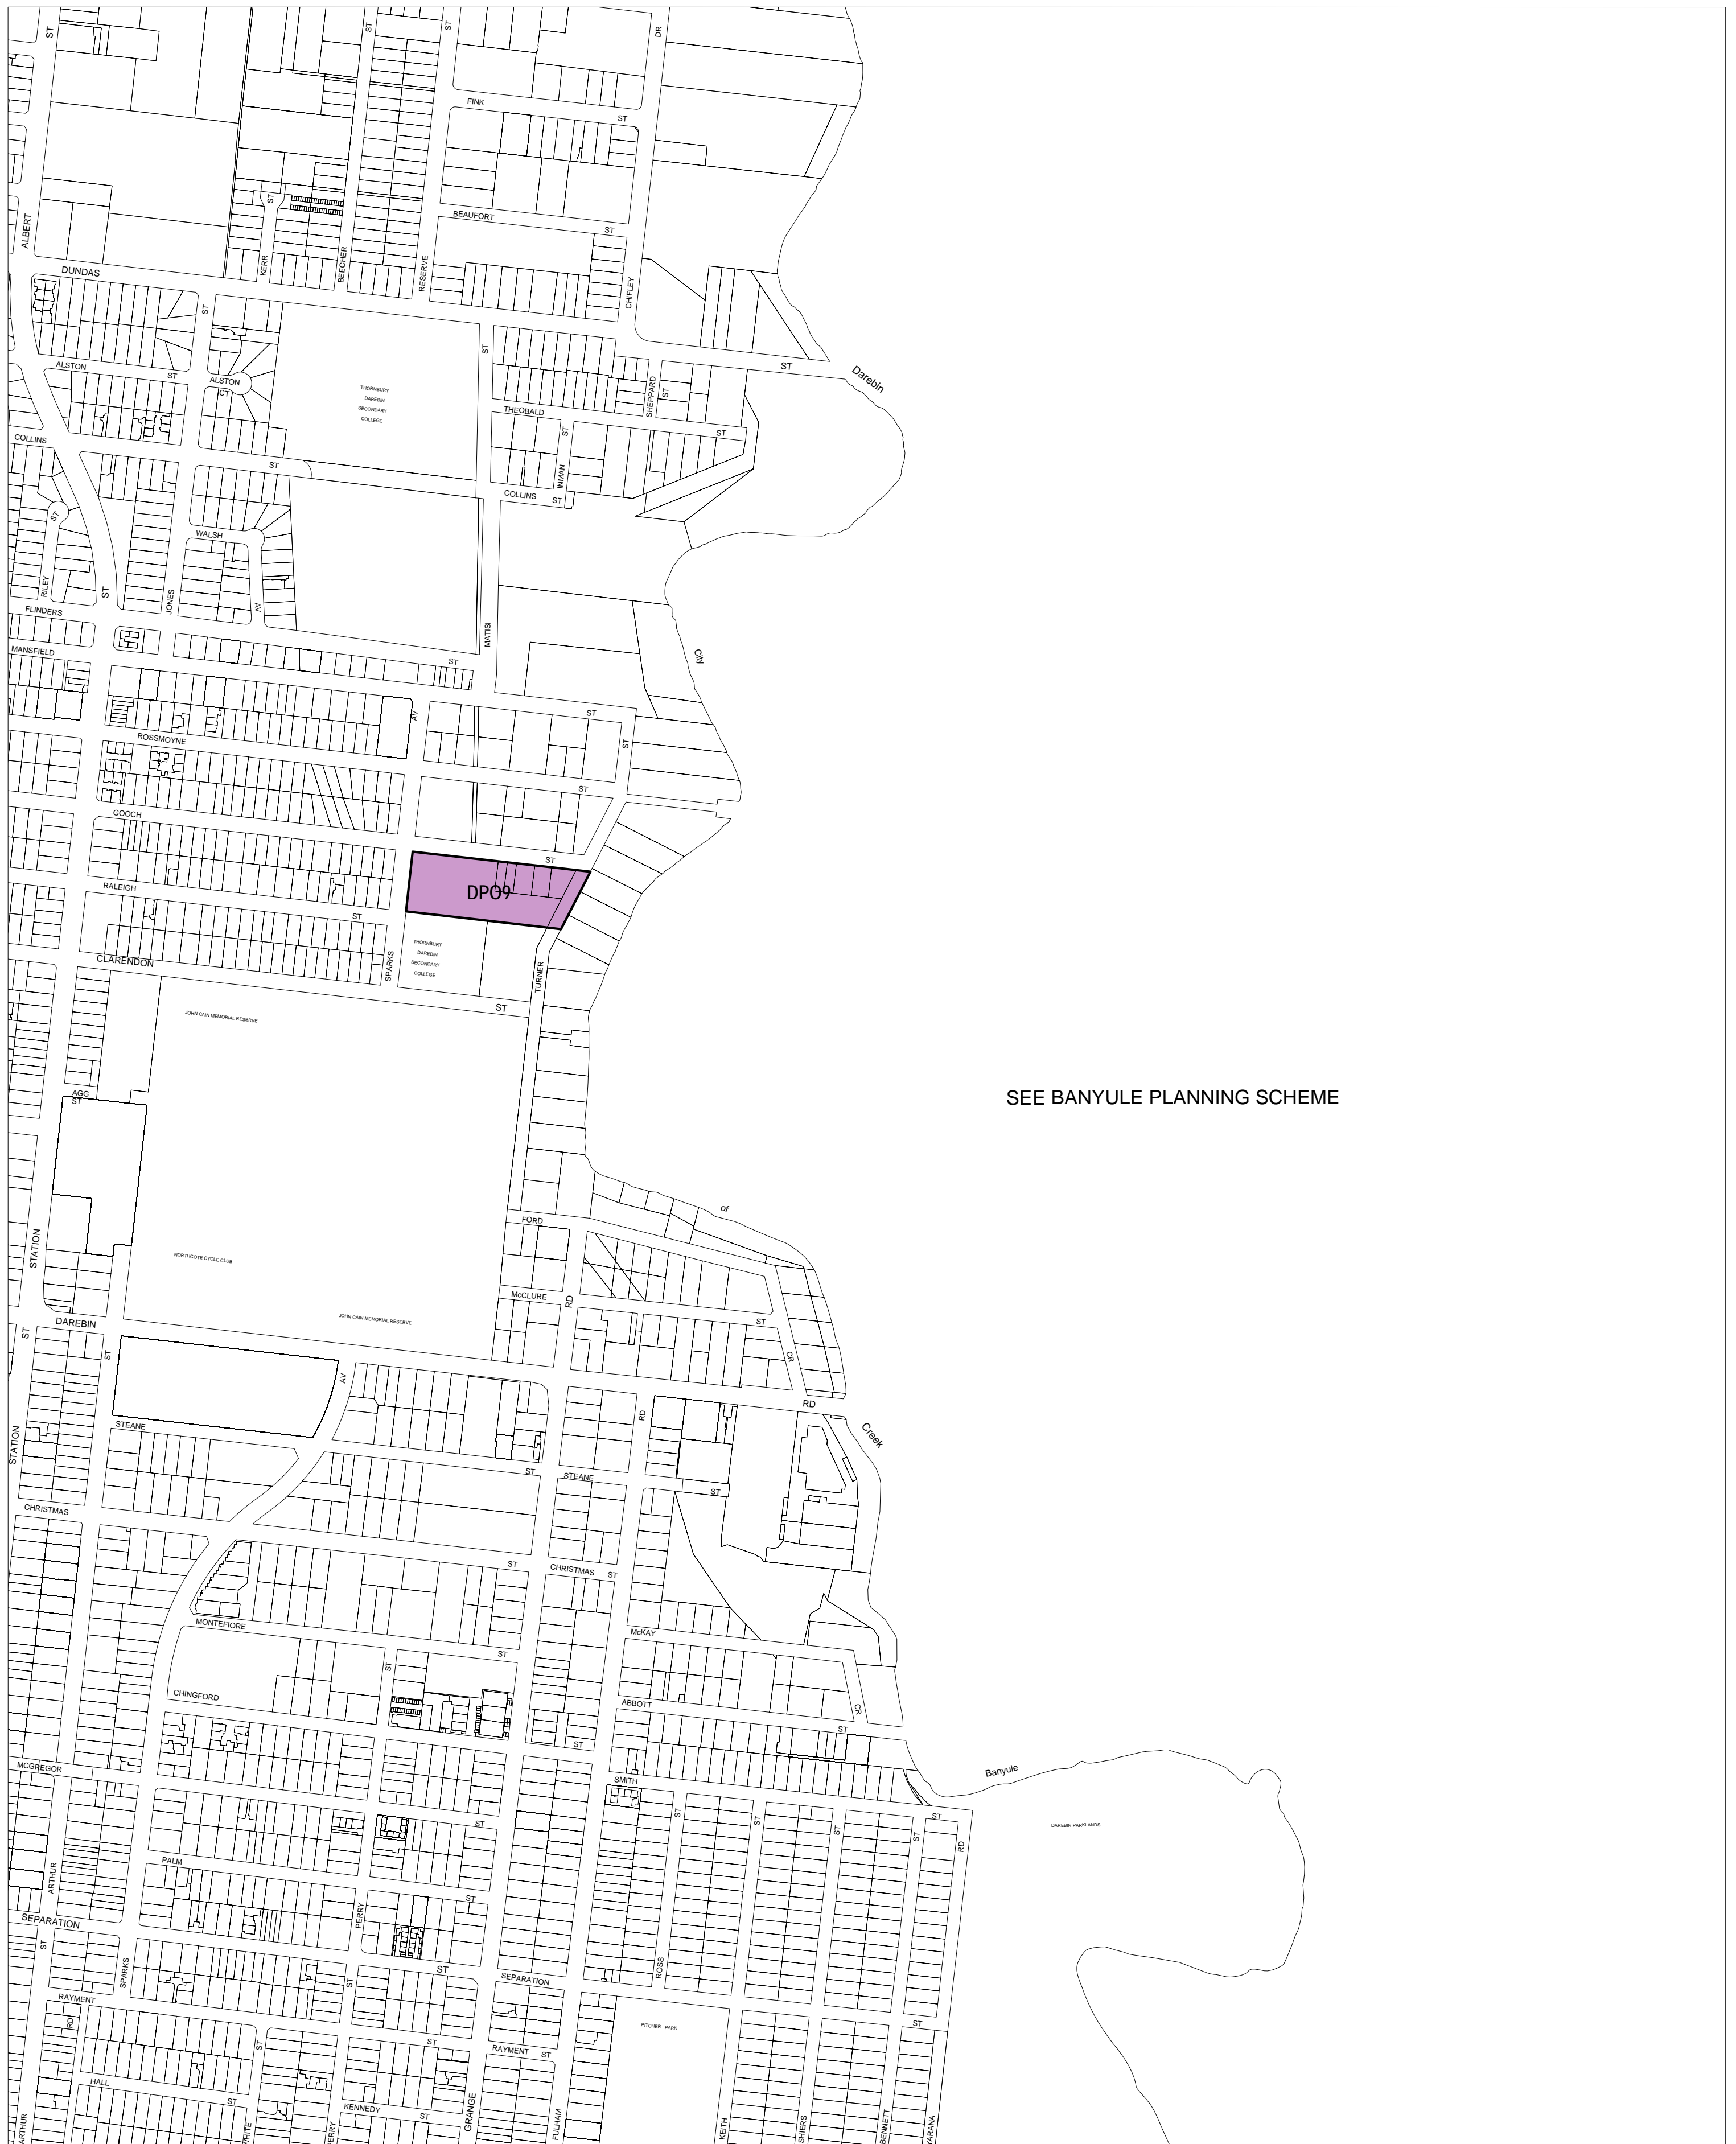

DAREBIN PLANNING SCHEME - LOCAL PROVISION

SEE BANYULE PLANNING SCHEME

Overlays

DP09 Development Plan Overlay - Schedule 9

AUSTRALIAN MAP GRID ZONE 55

Printed: 26/7/2007

AMENDMENT C45