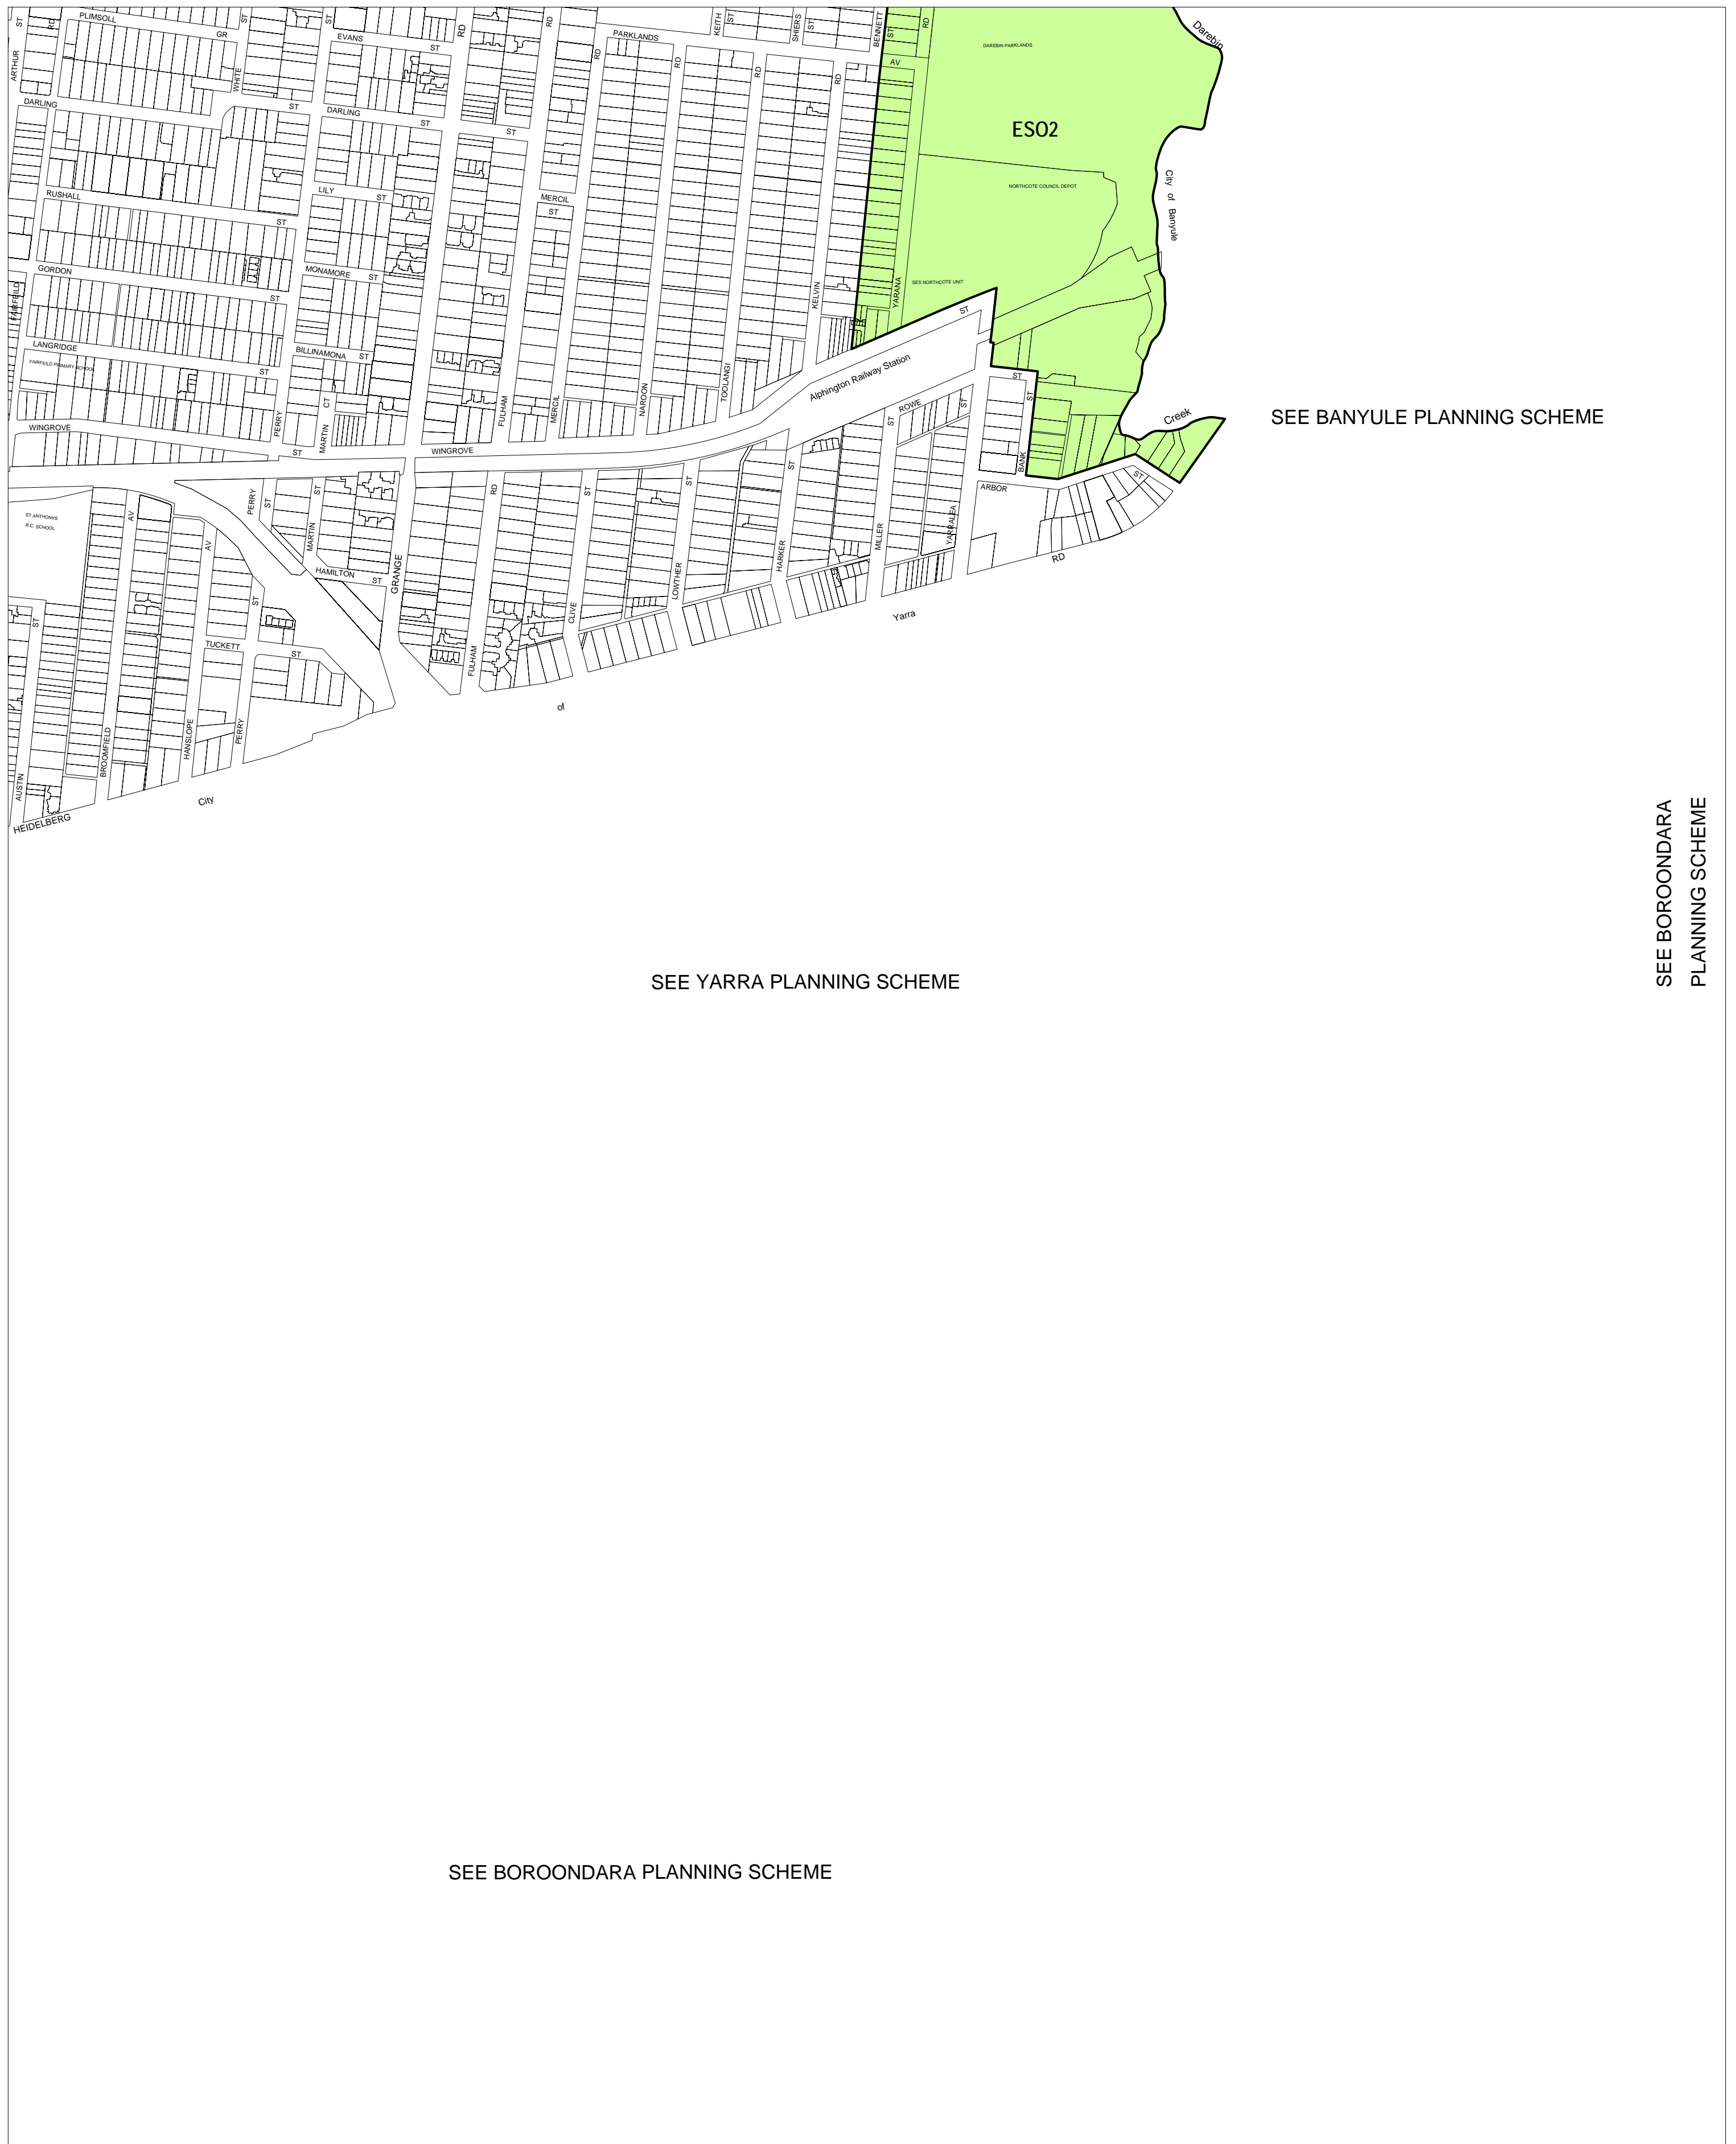

DAREBIN PLANNING SCHEME - LOCAL PROVISION

SEE BANYULE PLANNING SCHEME

SEE YARRA PLANNING SCHEME

SEE BOROONDARA PLANNING SCHEME

SEE BOROONDARA PLANNING SCHEME

Overlays

ES02 Environmental Significance Overlay - Schedule 2

100 0 100 200 300 400 500 m

AUSTRALIAN MAP GRID ZONE 55

INDEX TO ADJOINING METRIC SERIES MAP

2	3	4
6	7	8
10	11	12
13	14	15
16	17	18

Printed: 26/7/2007