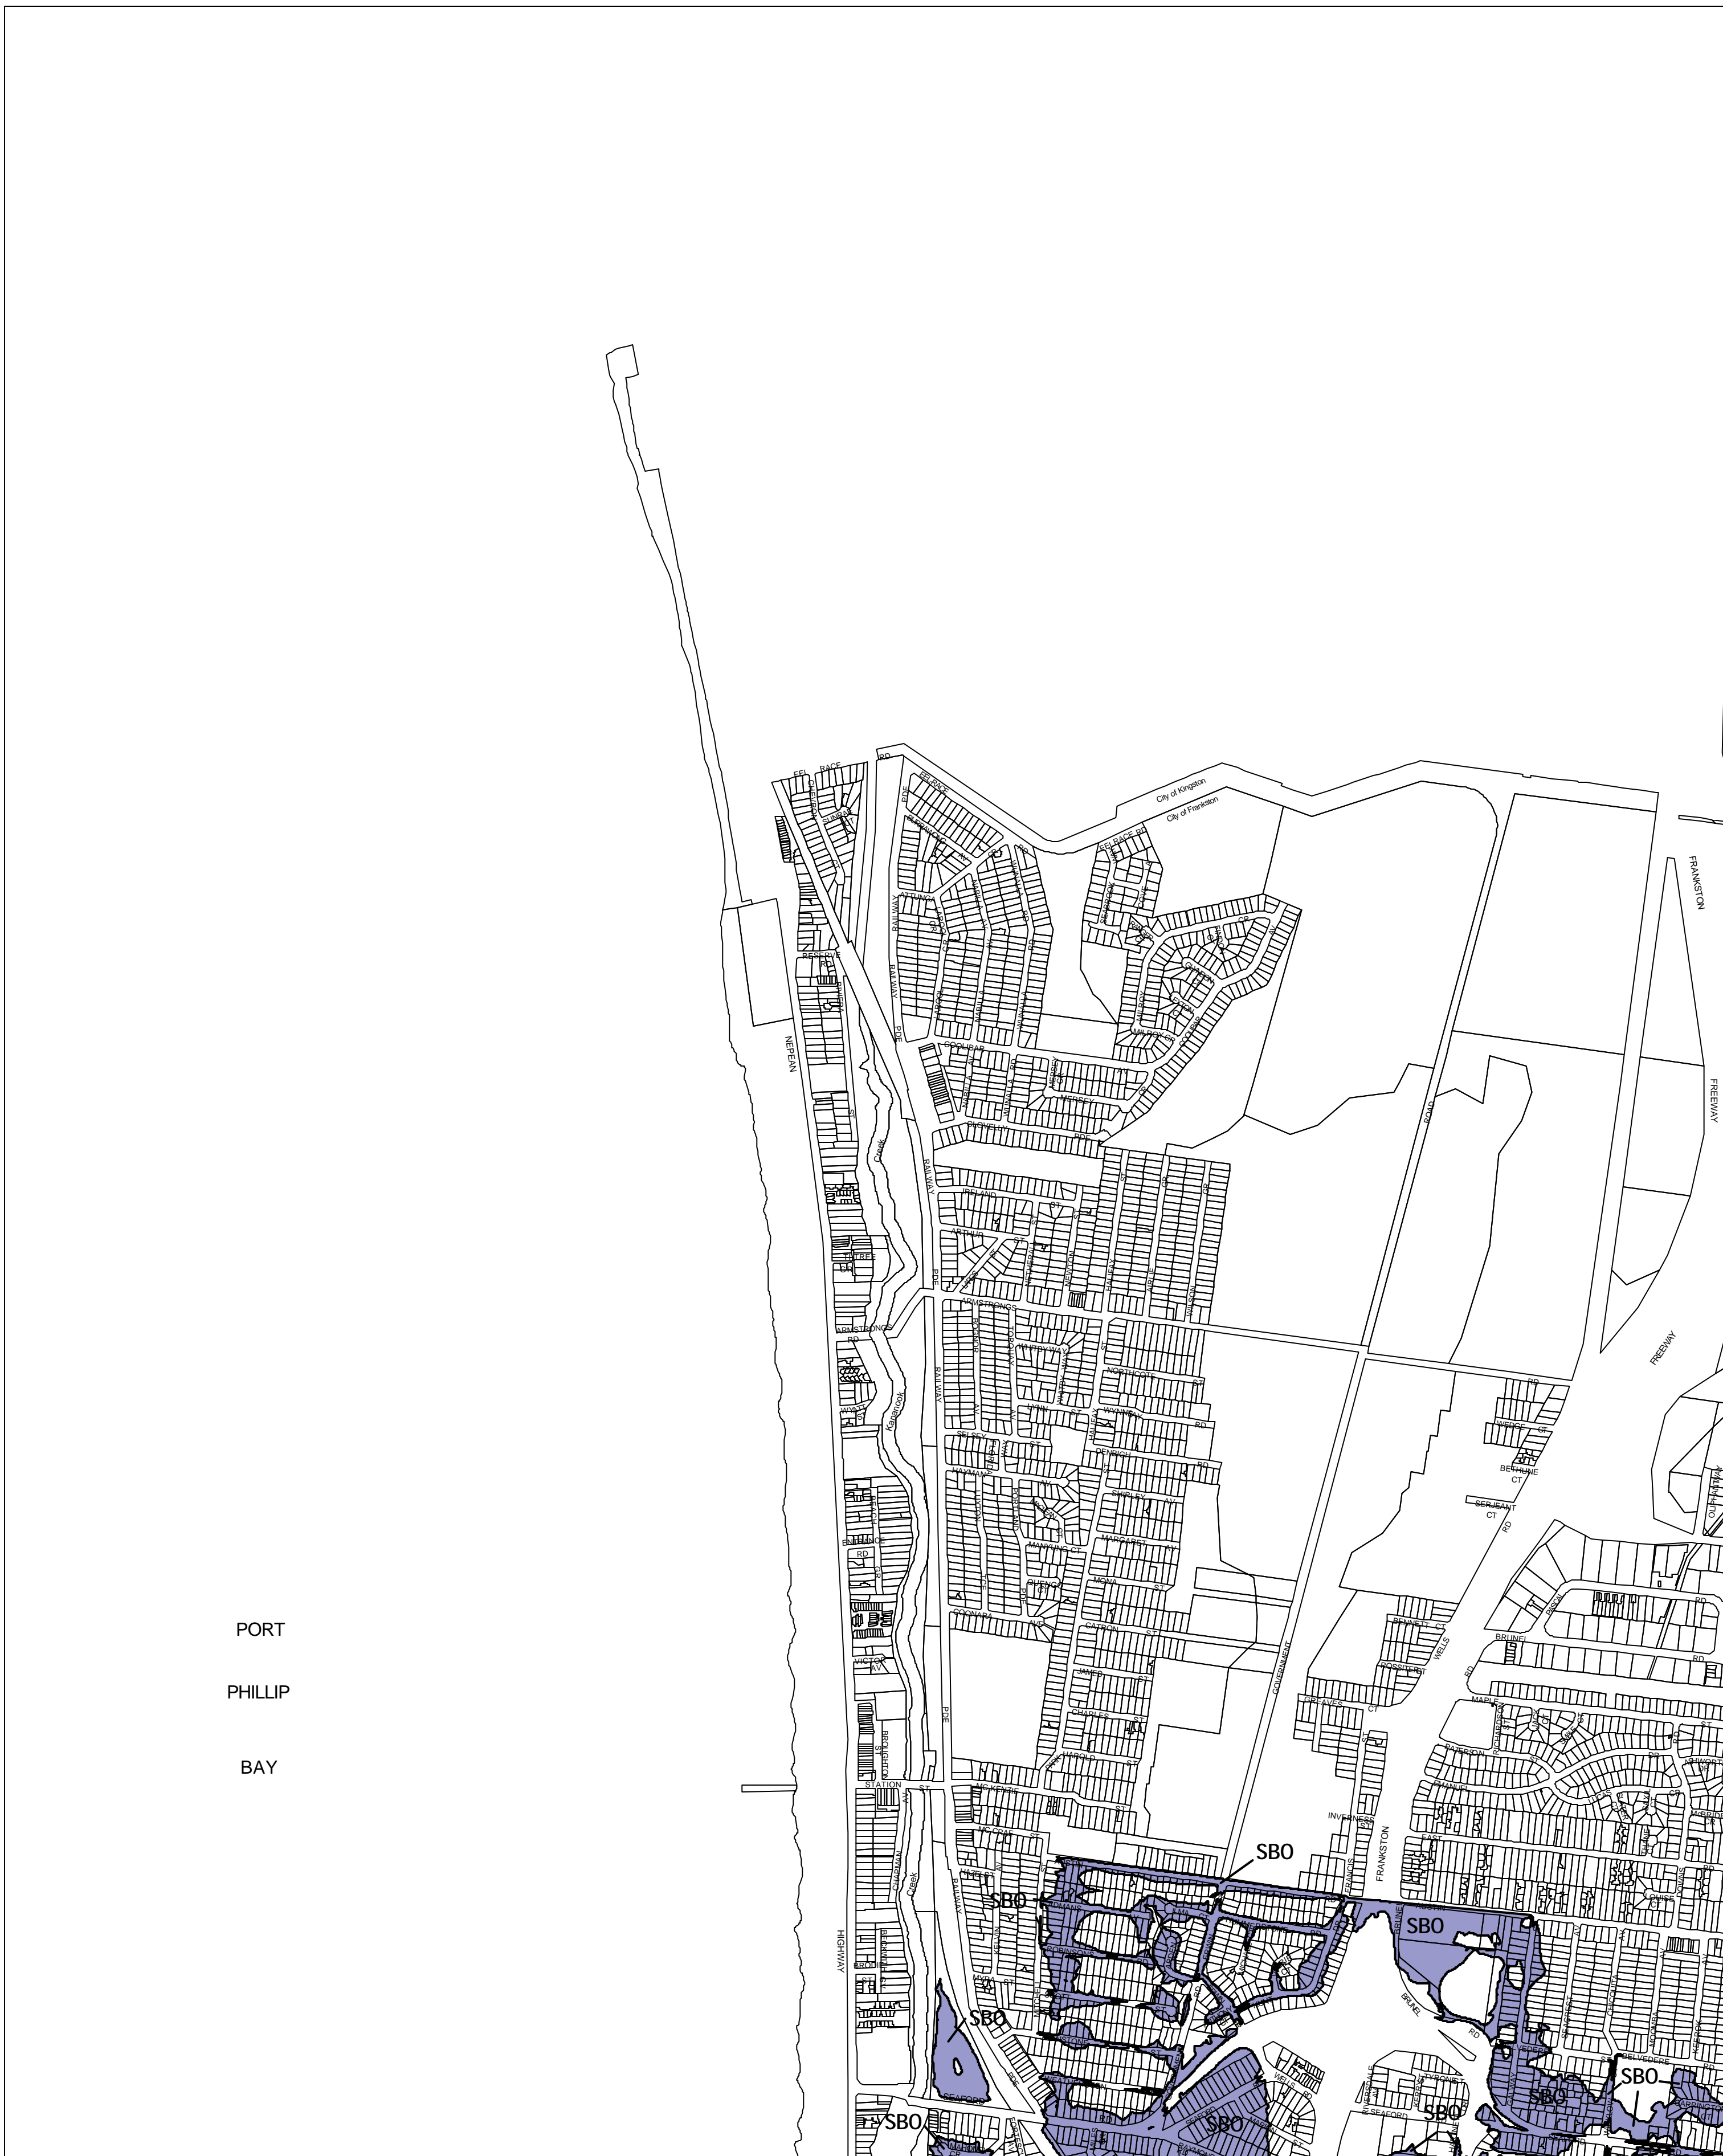

FRANKSTON PLANNING SCHEME - LOCAL PROVISION

PORT
PHILLIP
BAY

Overlays

SBO Special Building Overlay

200 400 600 800 1000 m

AUSTRALIAN MAP GRID ZONE 55

INDEX TO ADJOINING METRIC SERIES MAP

	2	3
5	6	
		9

Printed: 2/8/2007

AMENDMENT C12PT1

SPECIAL BUILDING OVERLAY

MAP No 1SBO