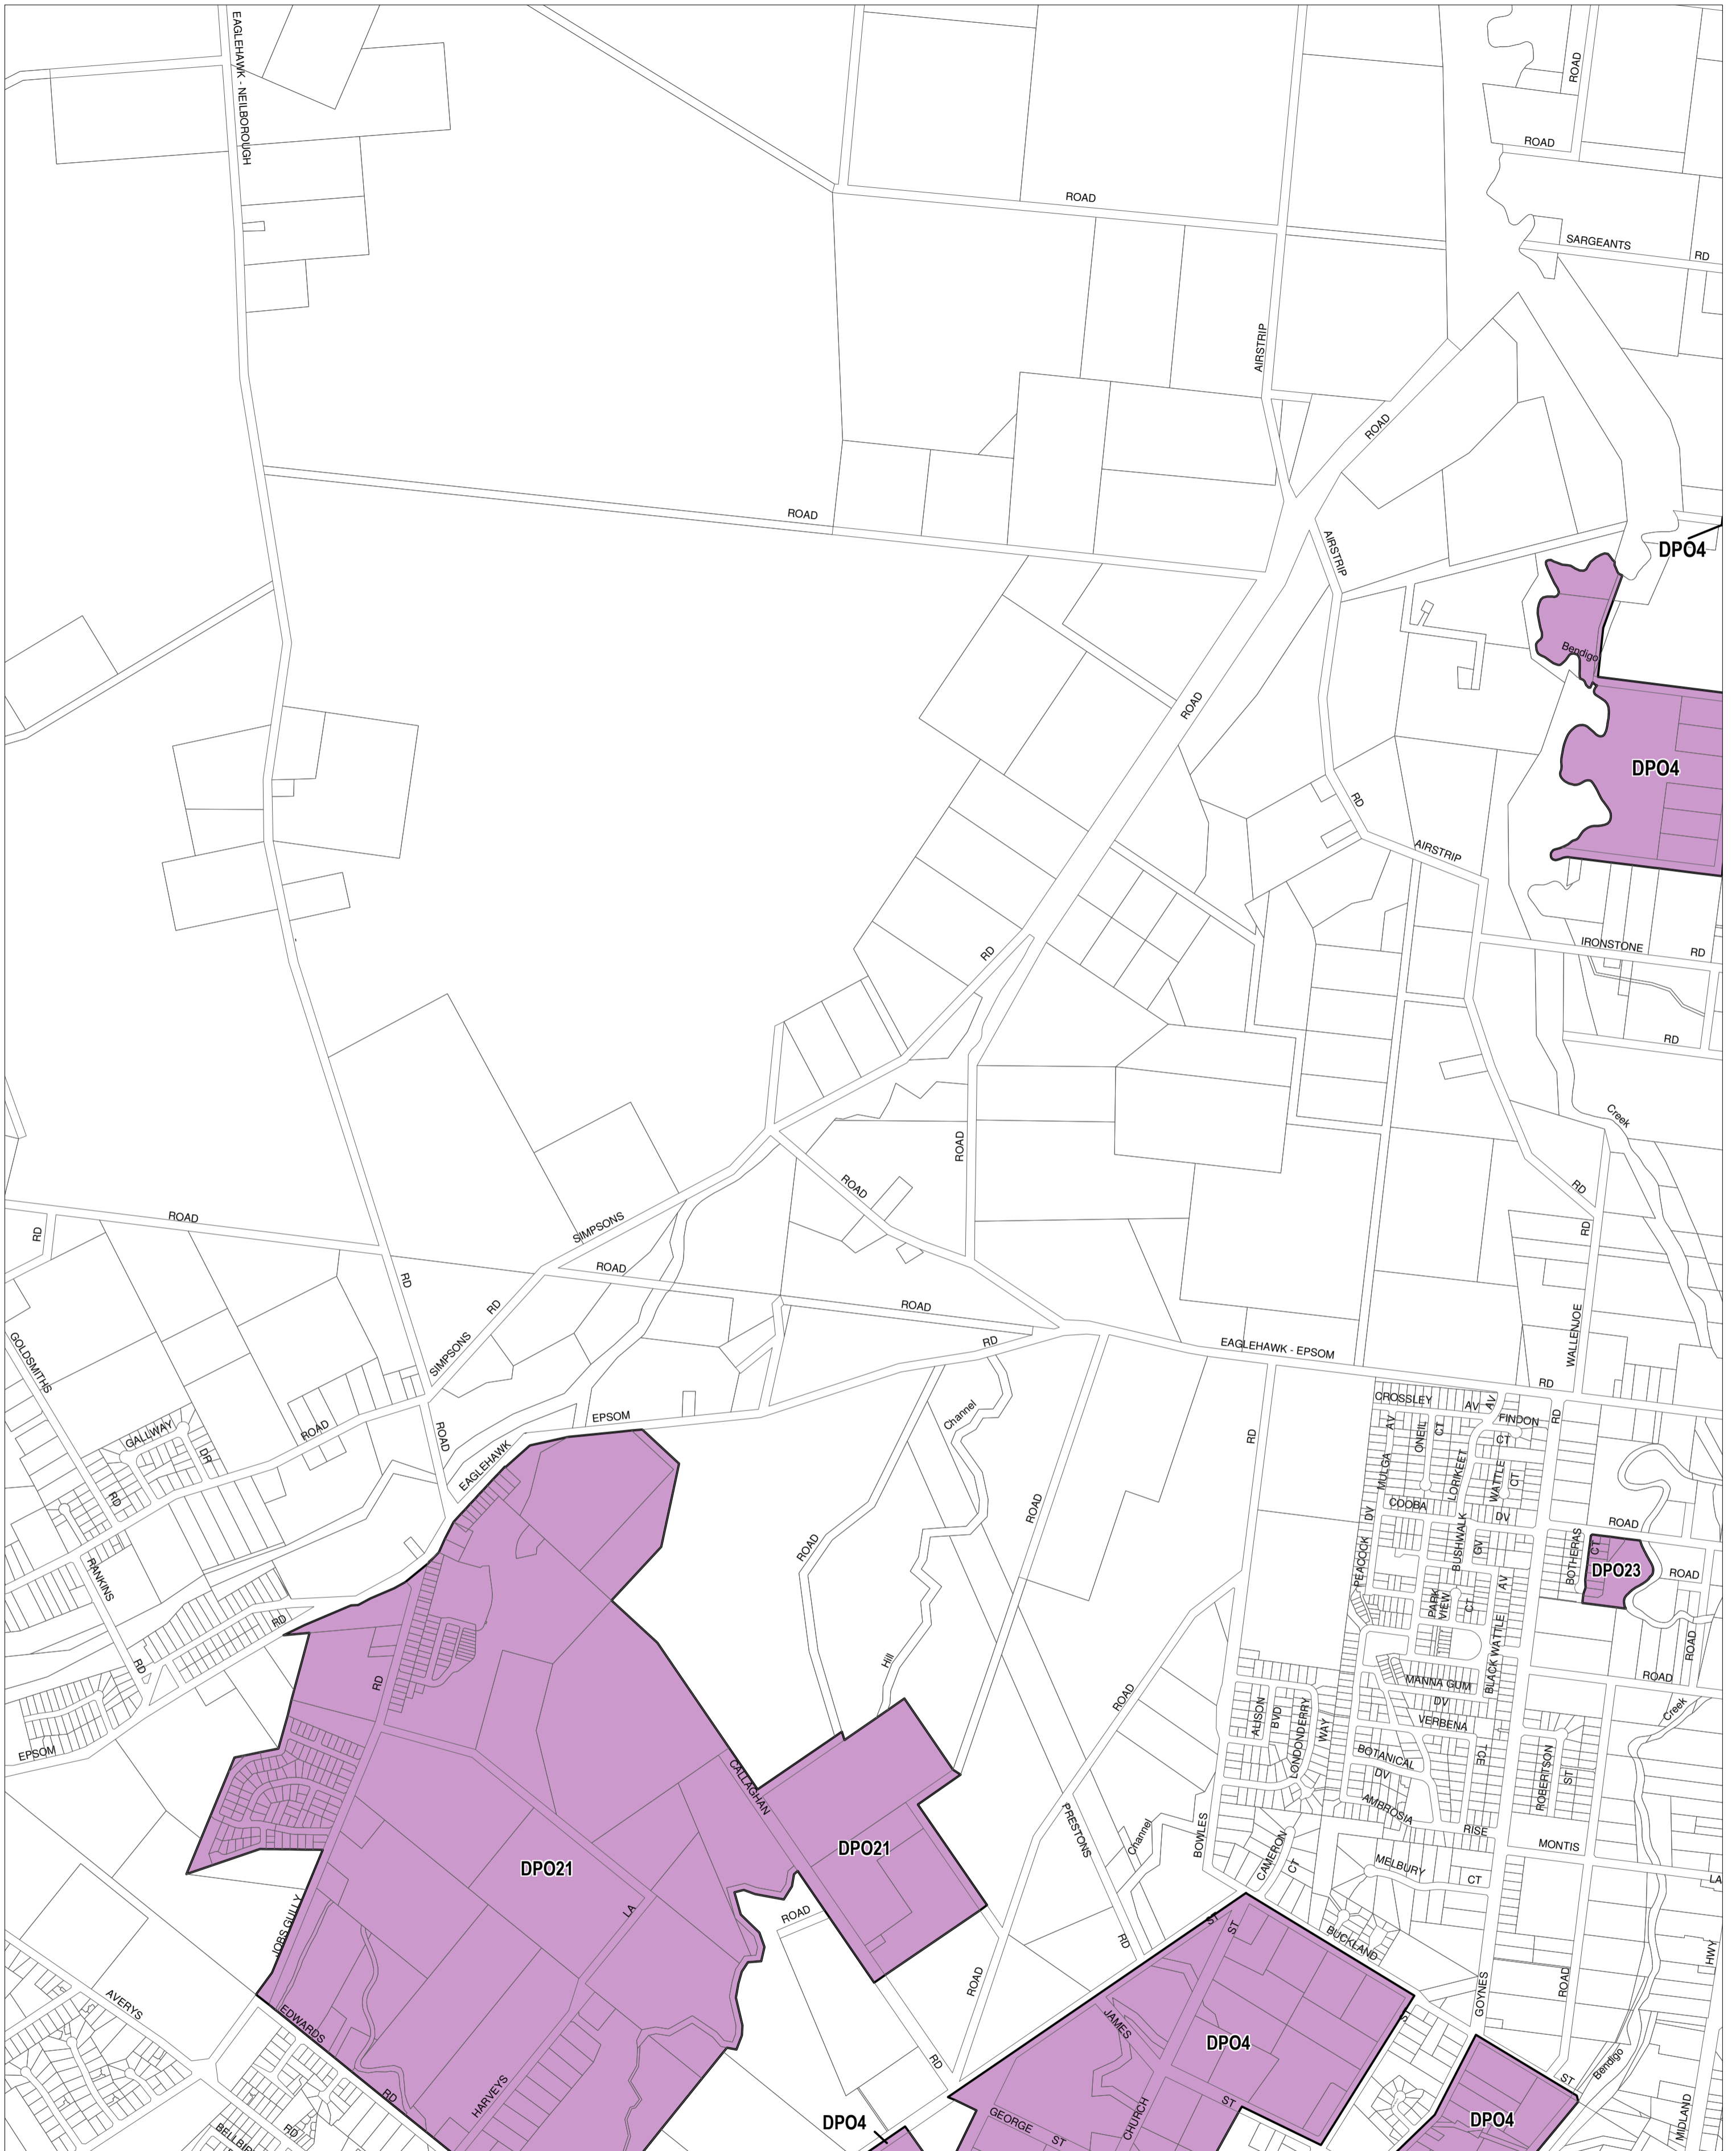

GREATER BENDIGO PLANNING SCHEME - LOCAL PROVISION

Printed: 19/3/2012

AMENDMENT C109