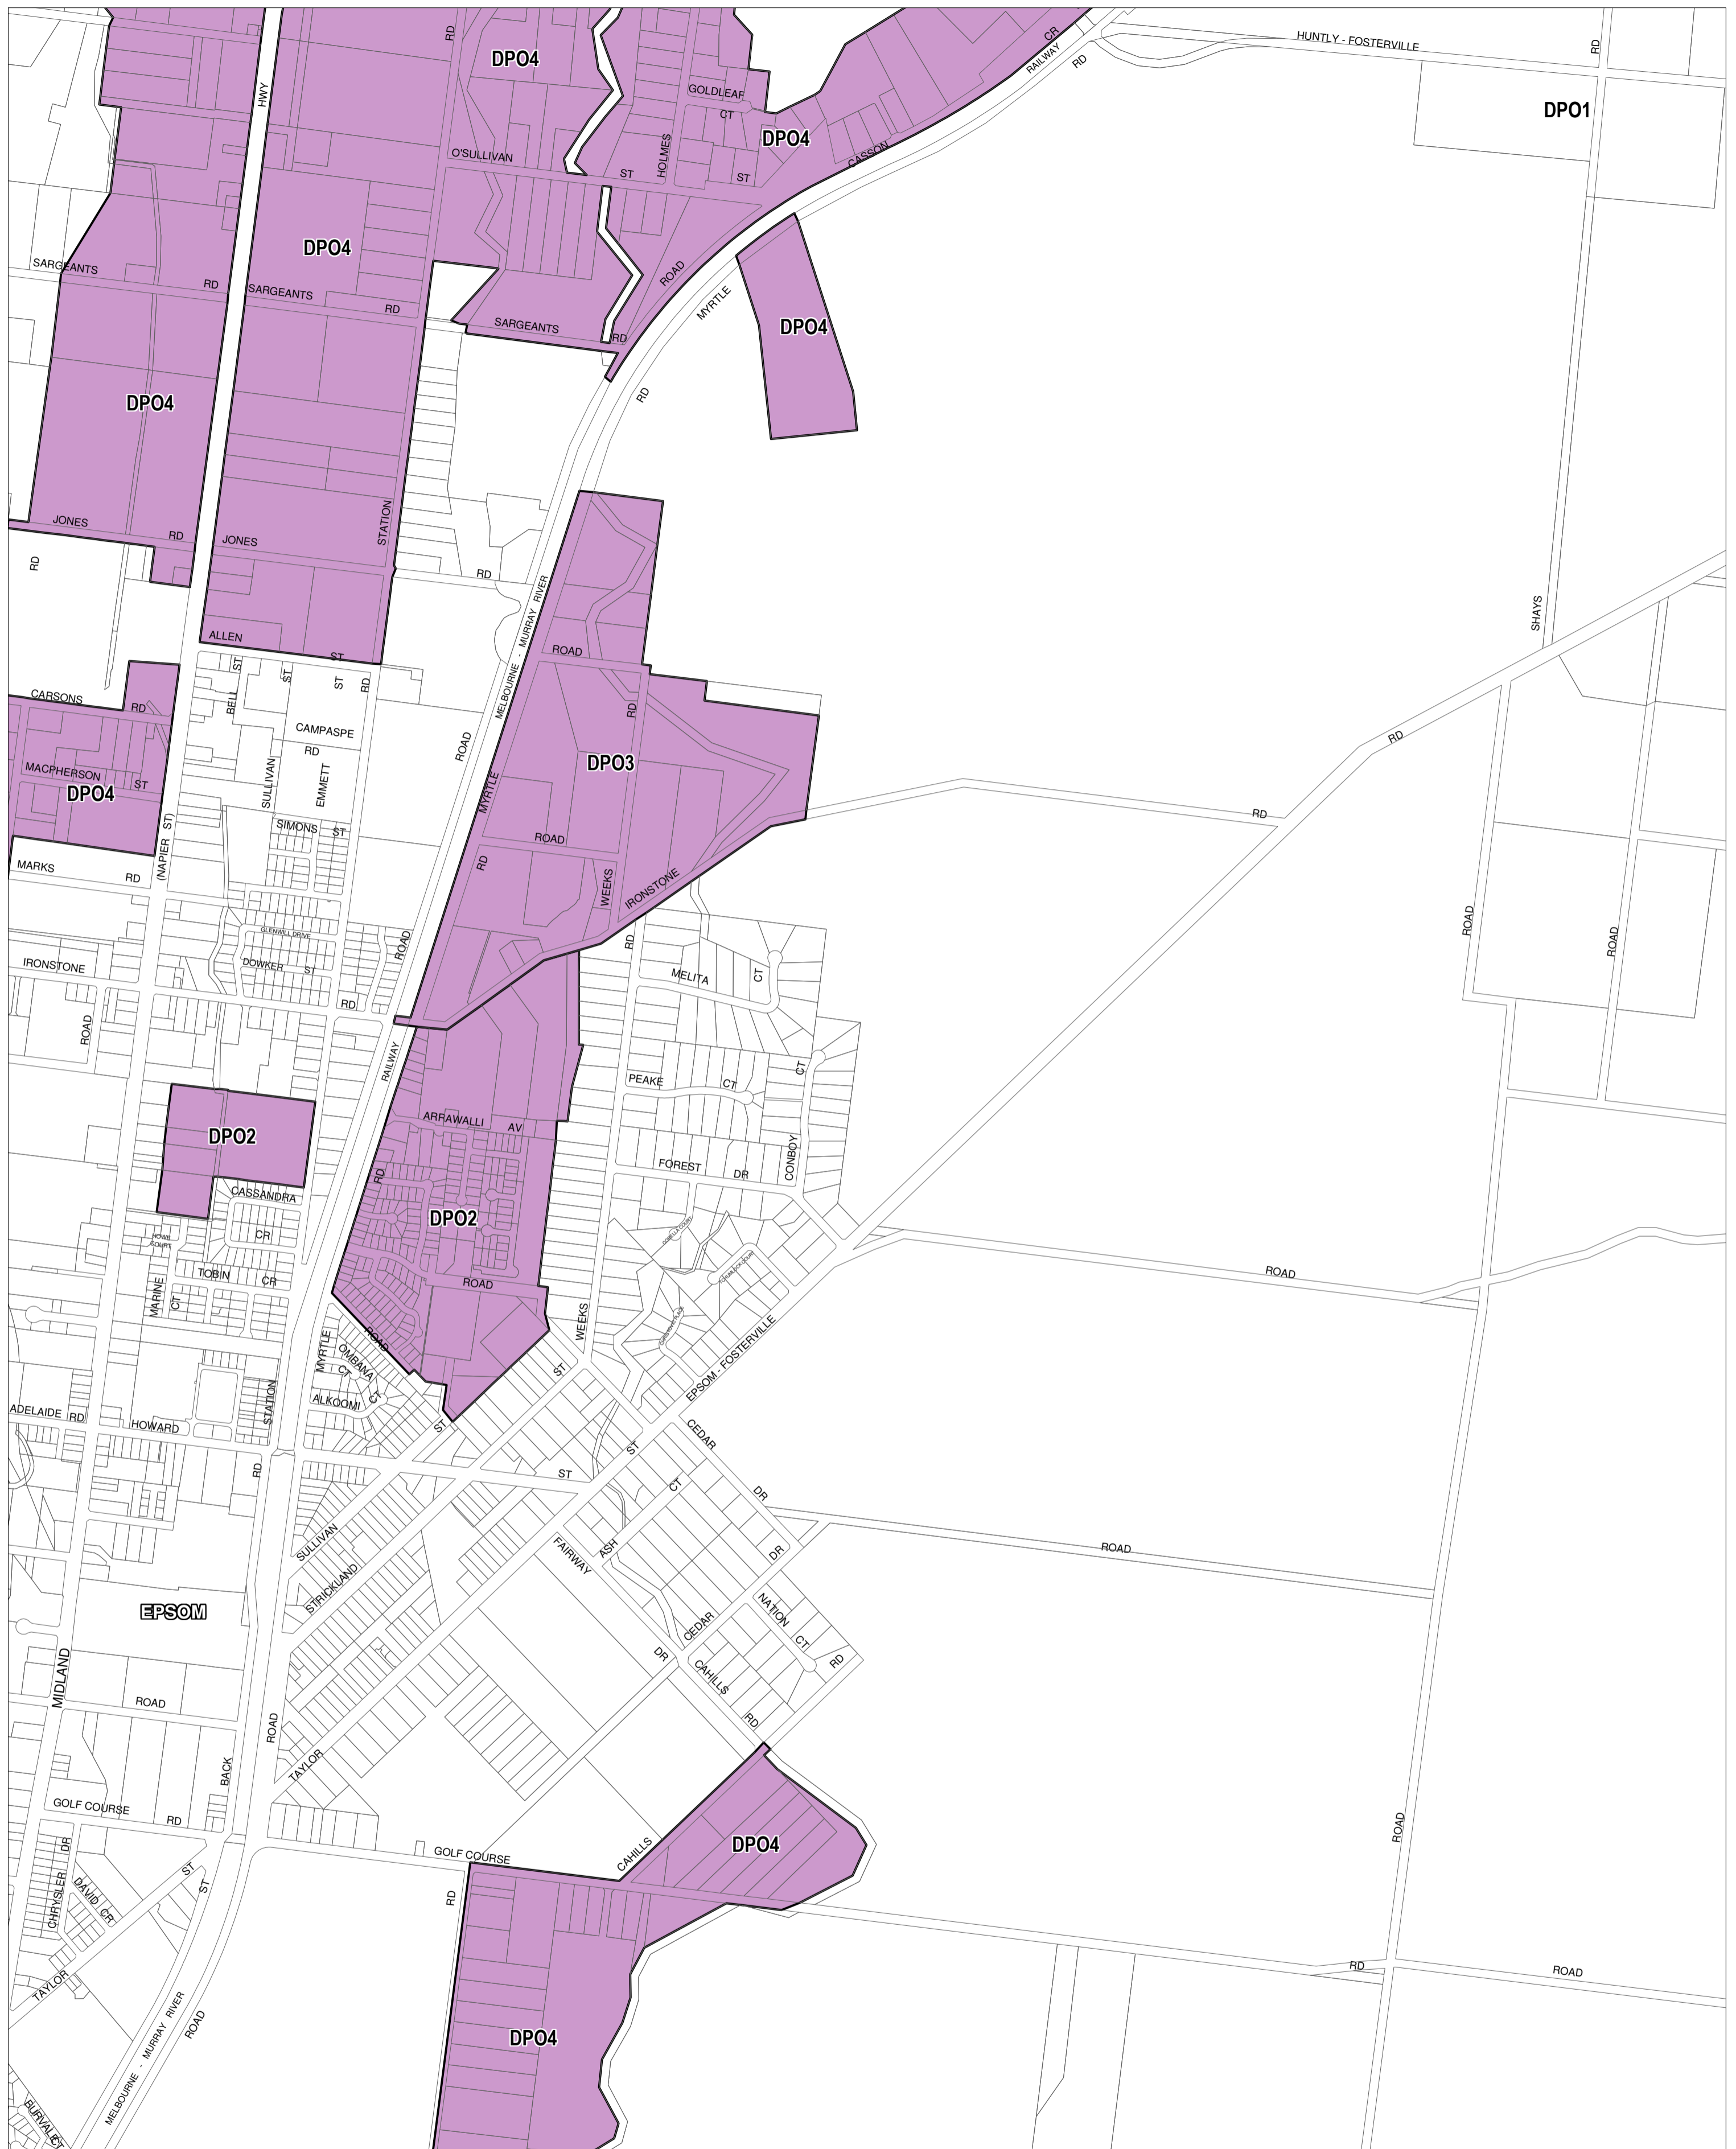

GREATER BENDIGO PLANNING SCHEME - LOCAL PROVISION

Overlays

- DPO2 Development Plan Overlay - Schedule 2
- DPO3 Development Plan Overlay - Schedule 3
- DPO4 Development Plan Overlay - Schedule 4

200 0 200 400 600 800 1000 m

AUSTRALIAN MAP GRID ZONE 55

INDEX TO ADJOINING METRIC SERIES MAP

1	2	3
4	5	6
7	8	9
10	11	12
13	14	15
16	17	18
19	20	21
22	23	24
25	26	27
28	29	30
31	32	33
34	35	36
37	38	39
40	41	42
43	44	45

Printed: 19/3/2012

AMENDMENT C109