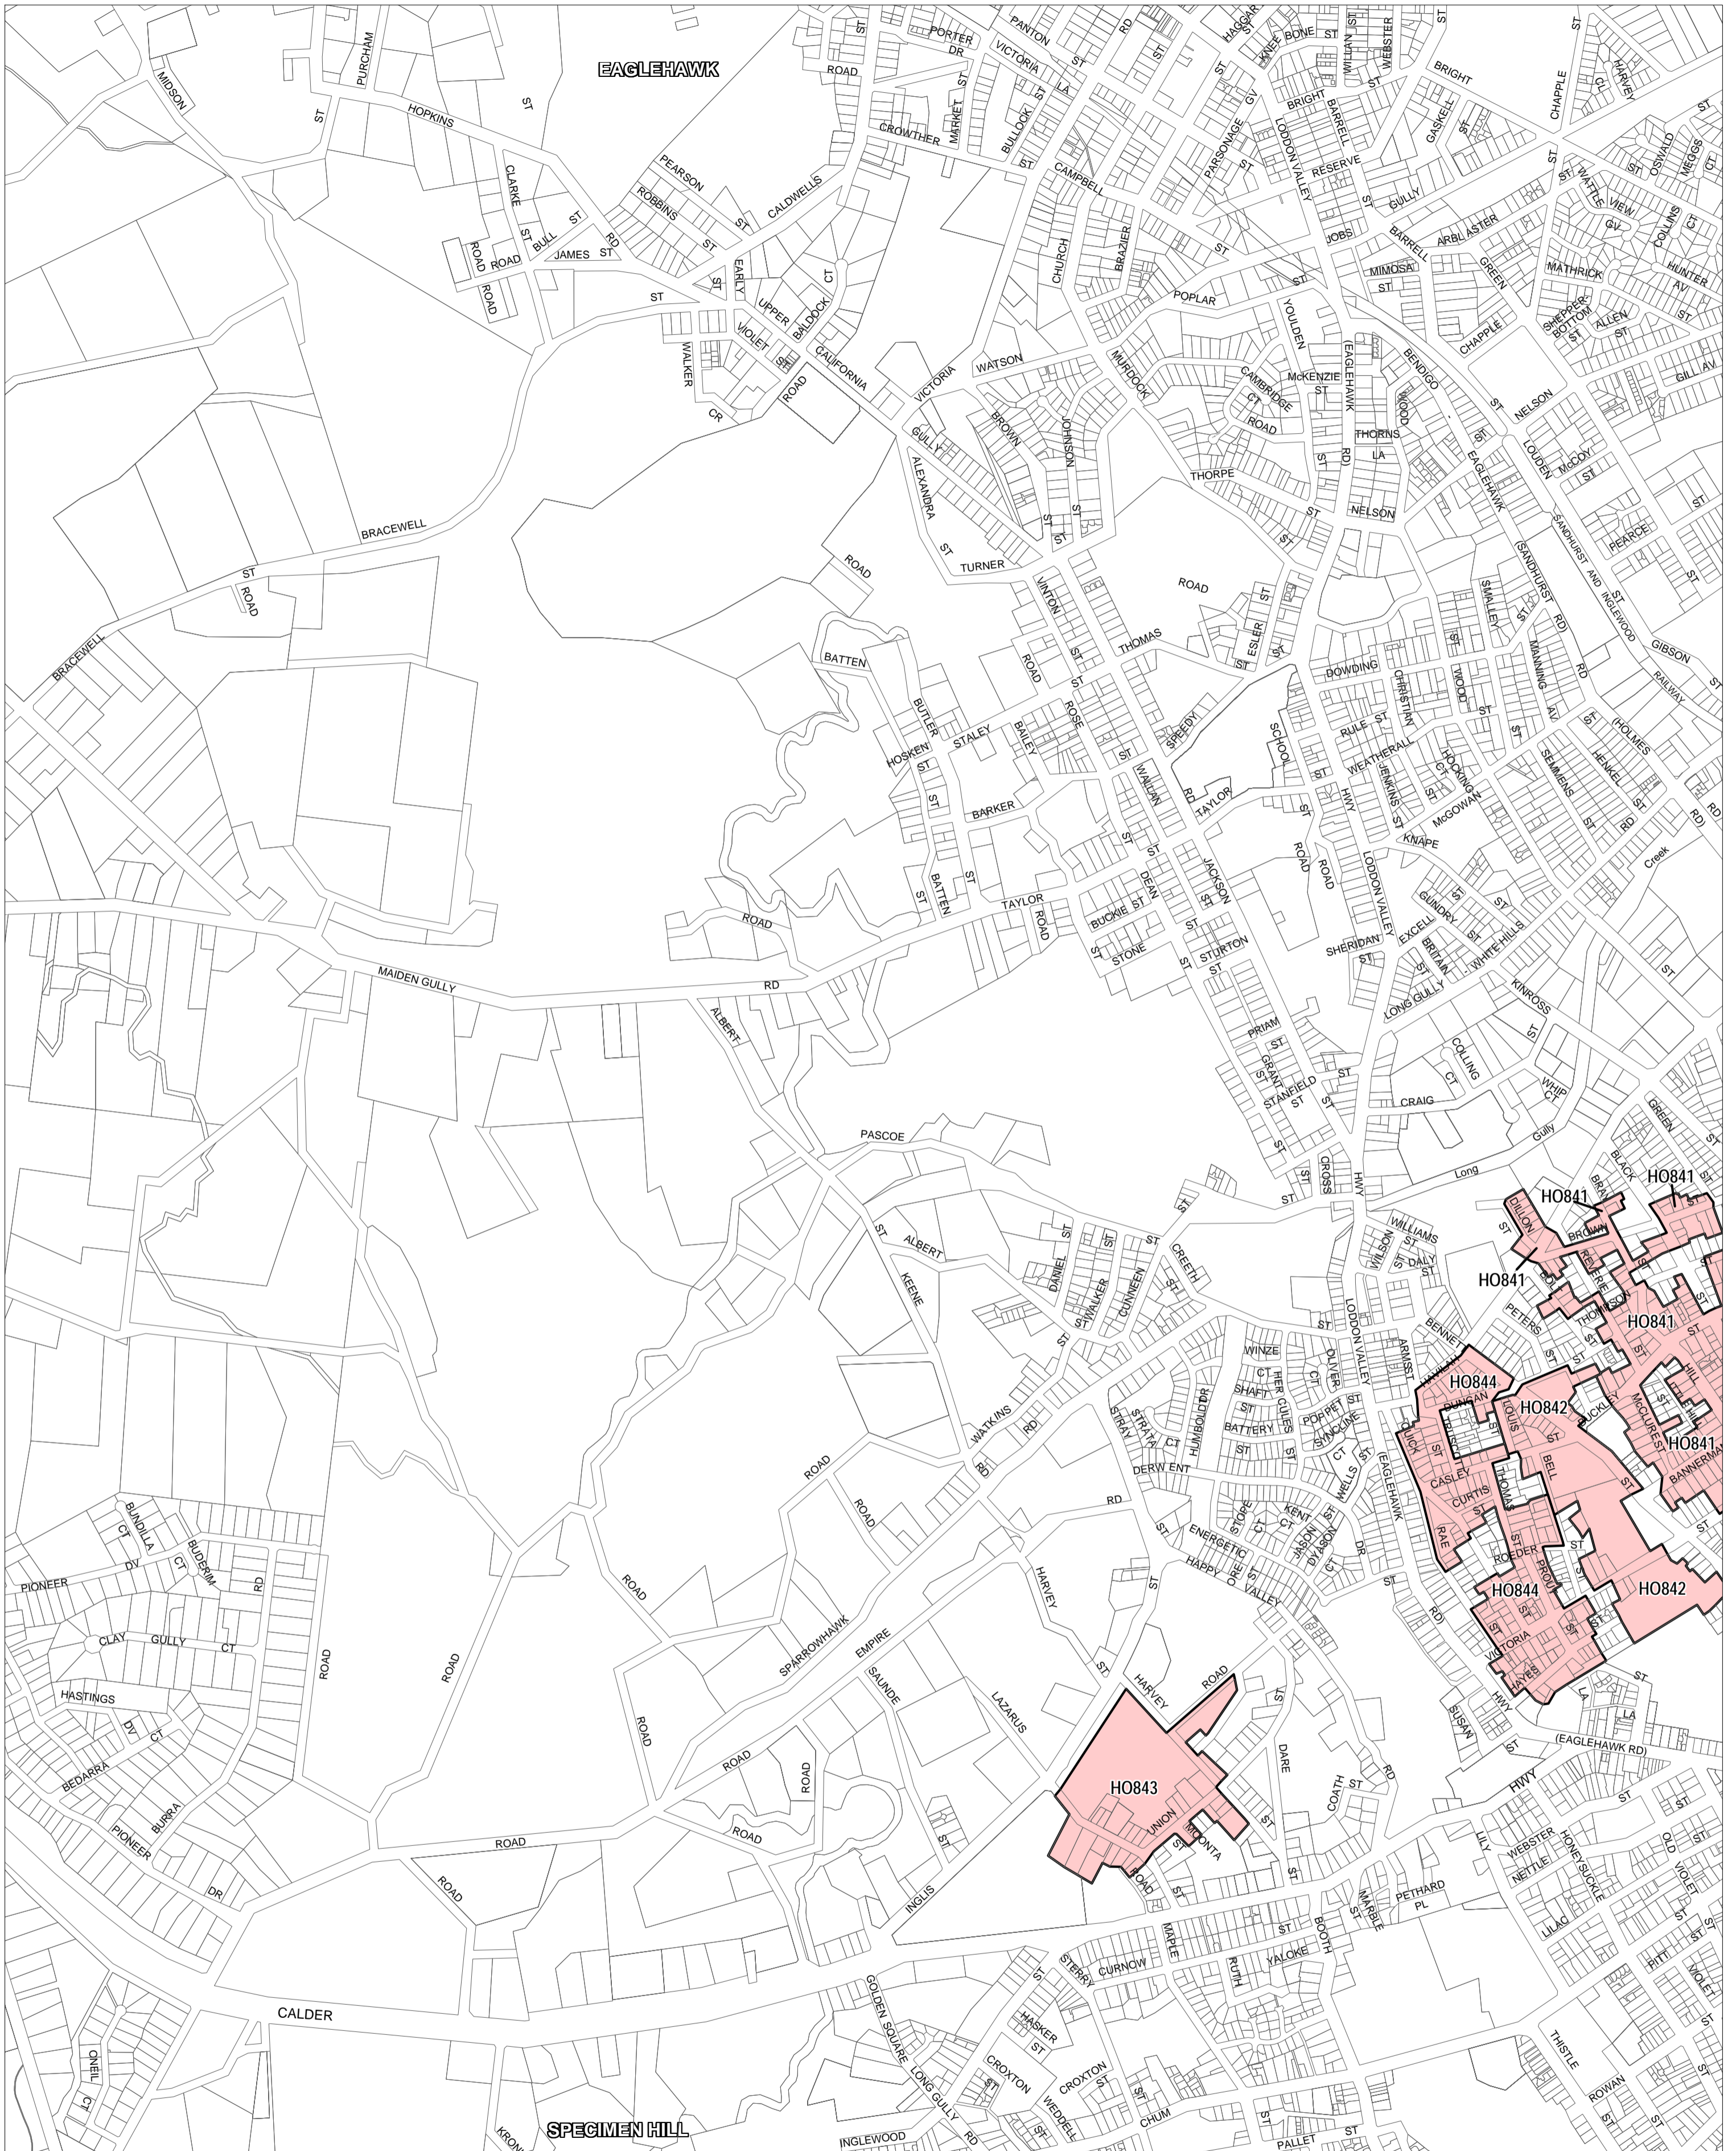

GREATER BENDIGO PLANNING SCHEME - LOCAL PROVISION

Overlays
HO Heritage Overlay

AUSTRALIAN MAP GRID ZONE 55

Printed: 11/5/2015

AMENDMENT C210