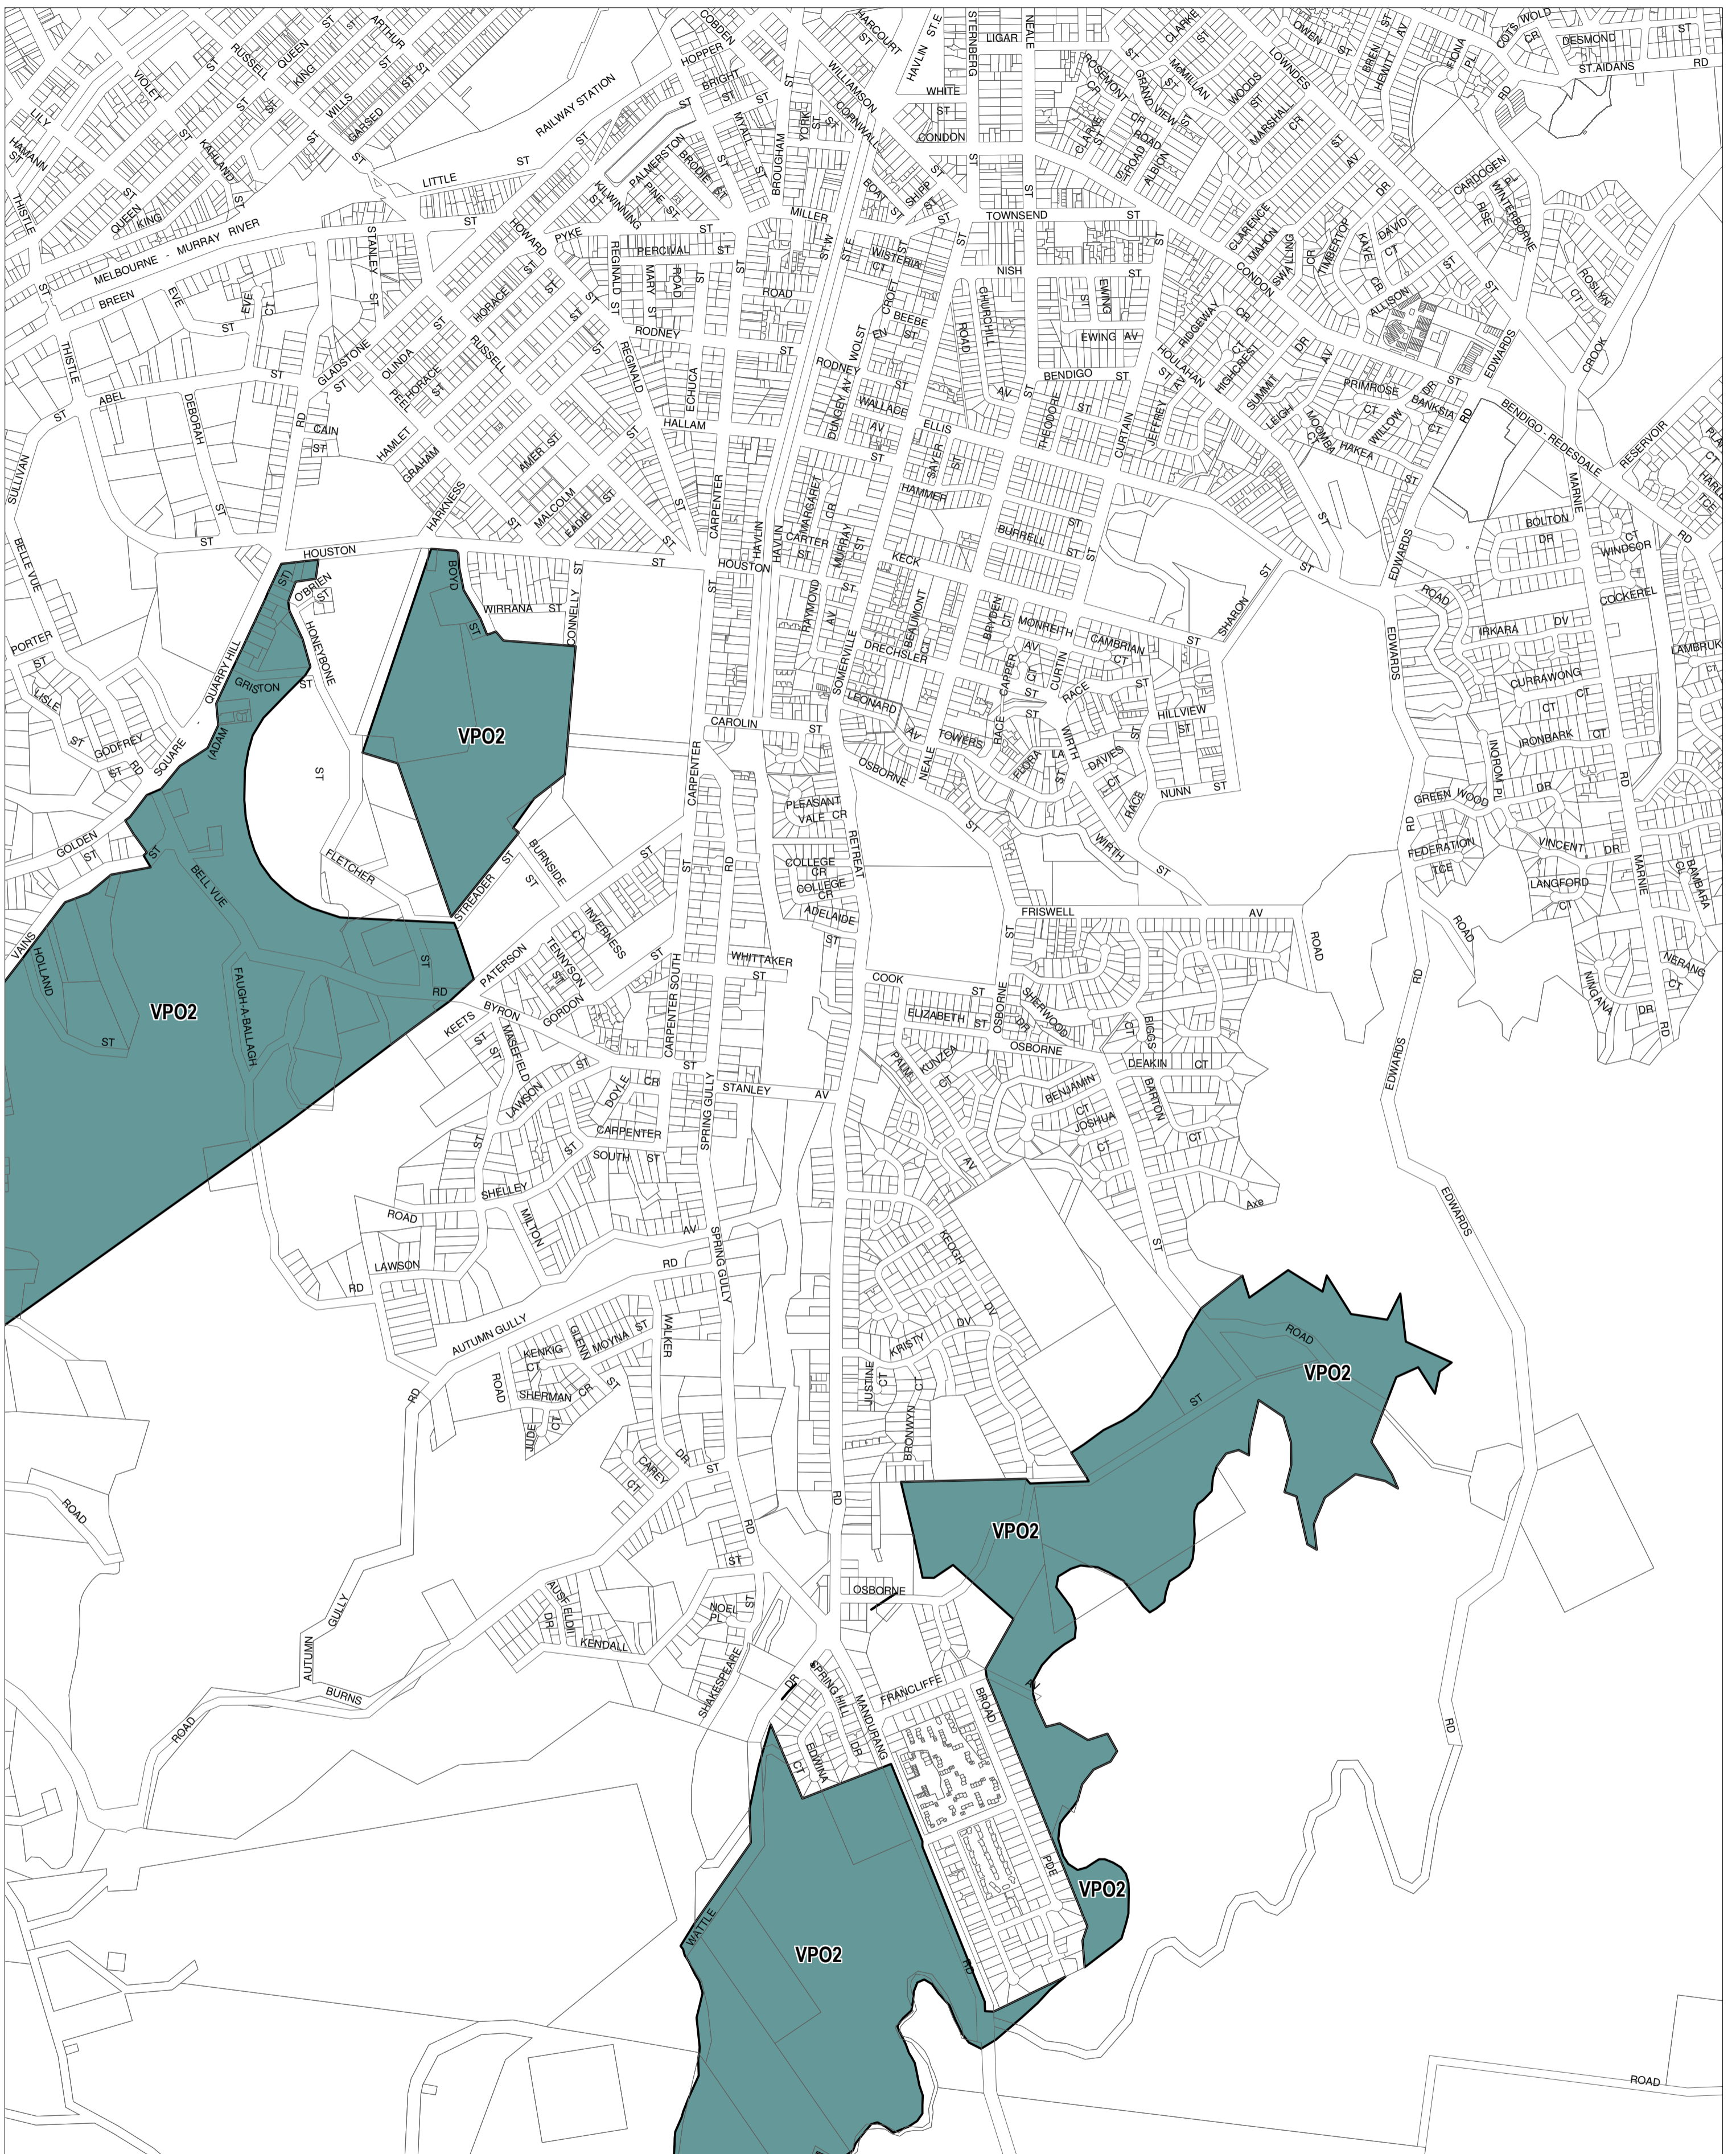

GREATER BENDIGO PLANNING SCHEME - LOCAL PROVISION

AUSTRALIAN MAP GRID ZONE 55

Printed: 19/3/2012

AMENDMENT C109