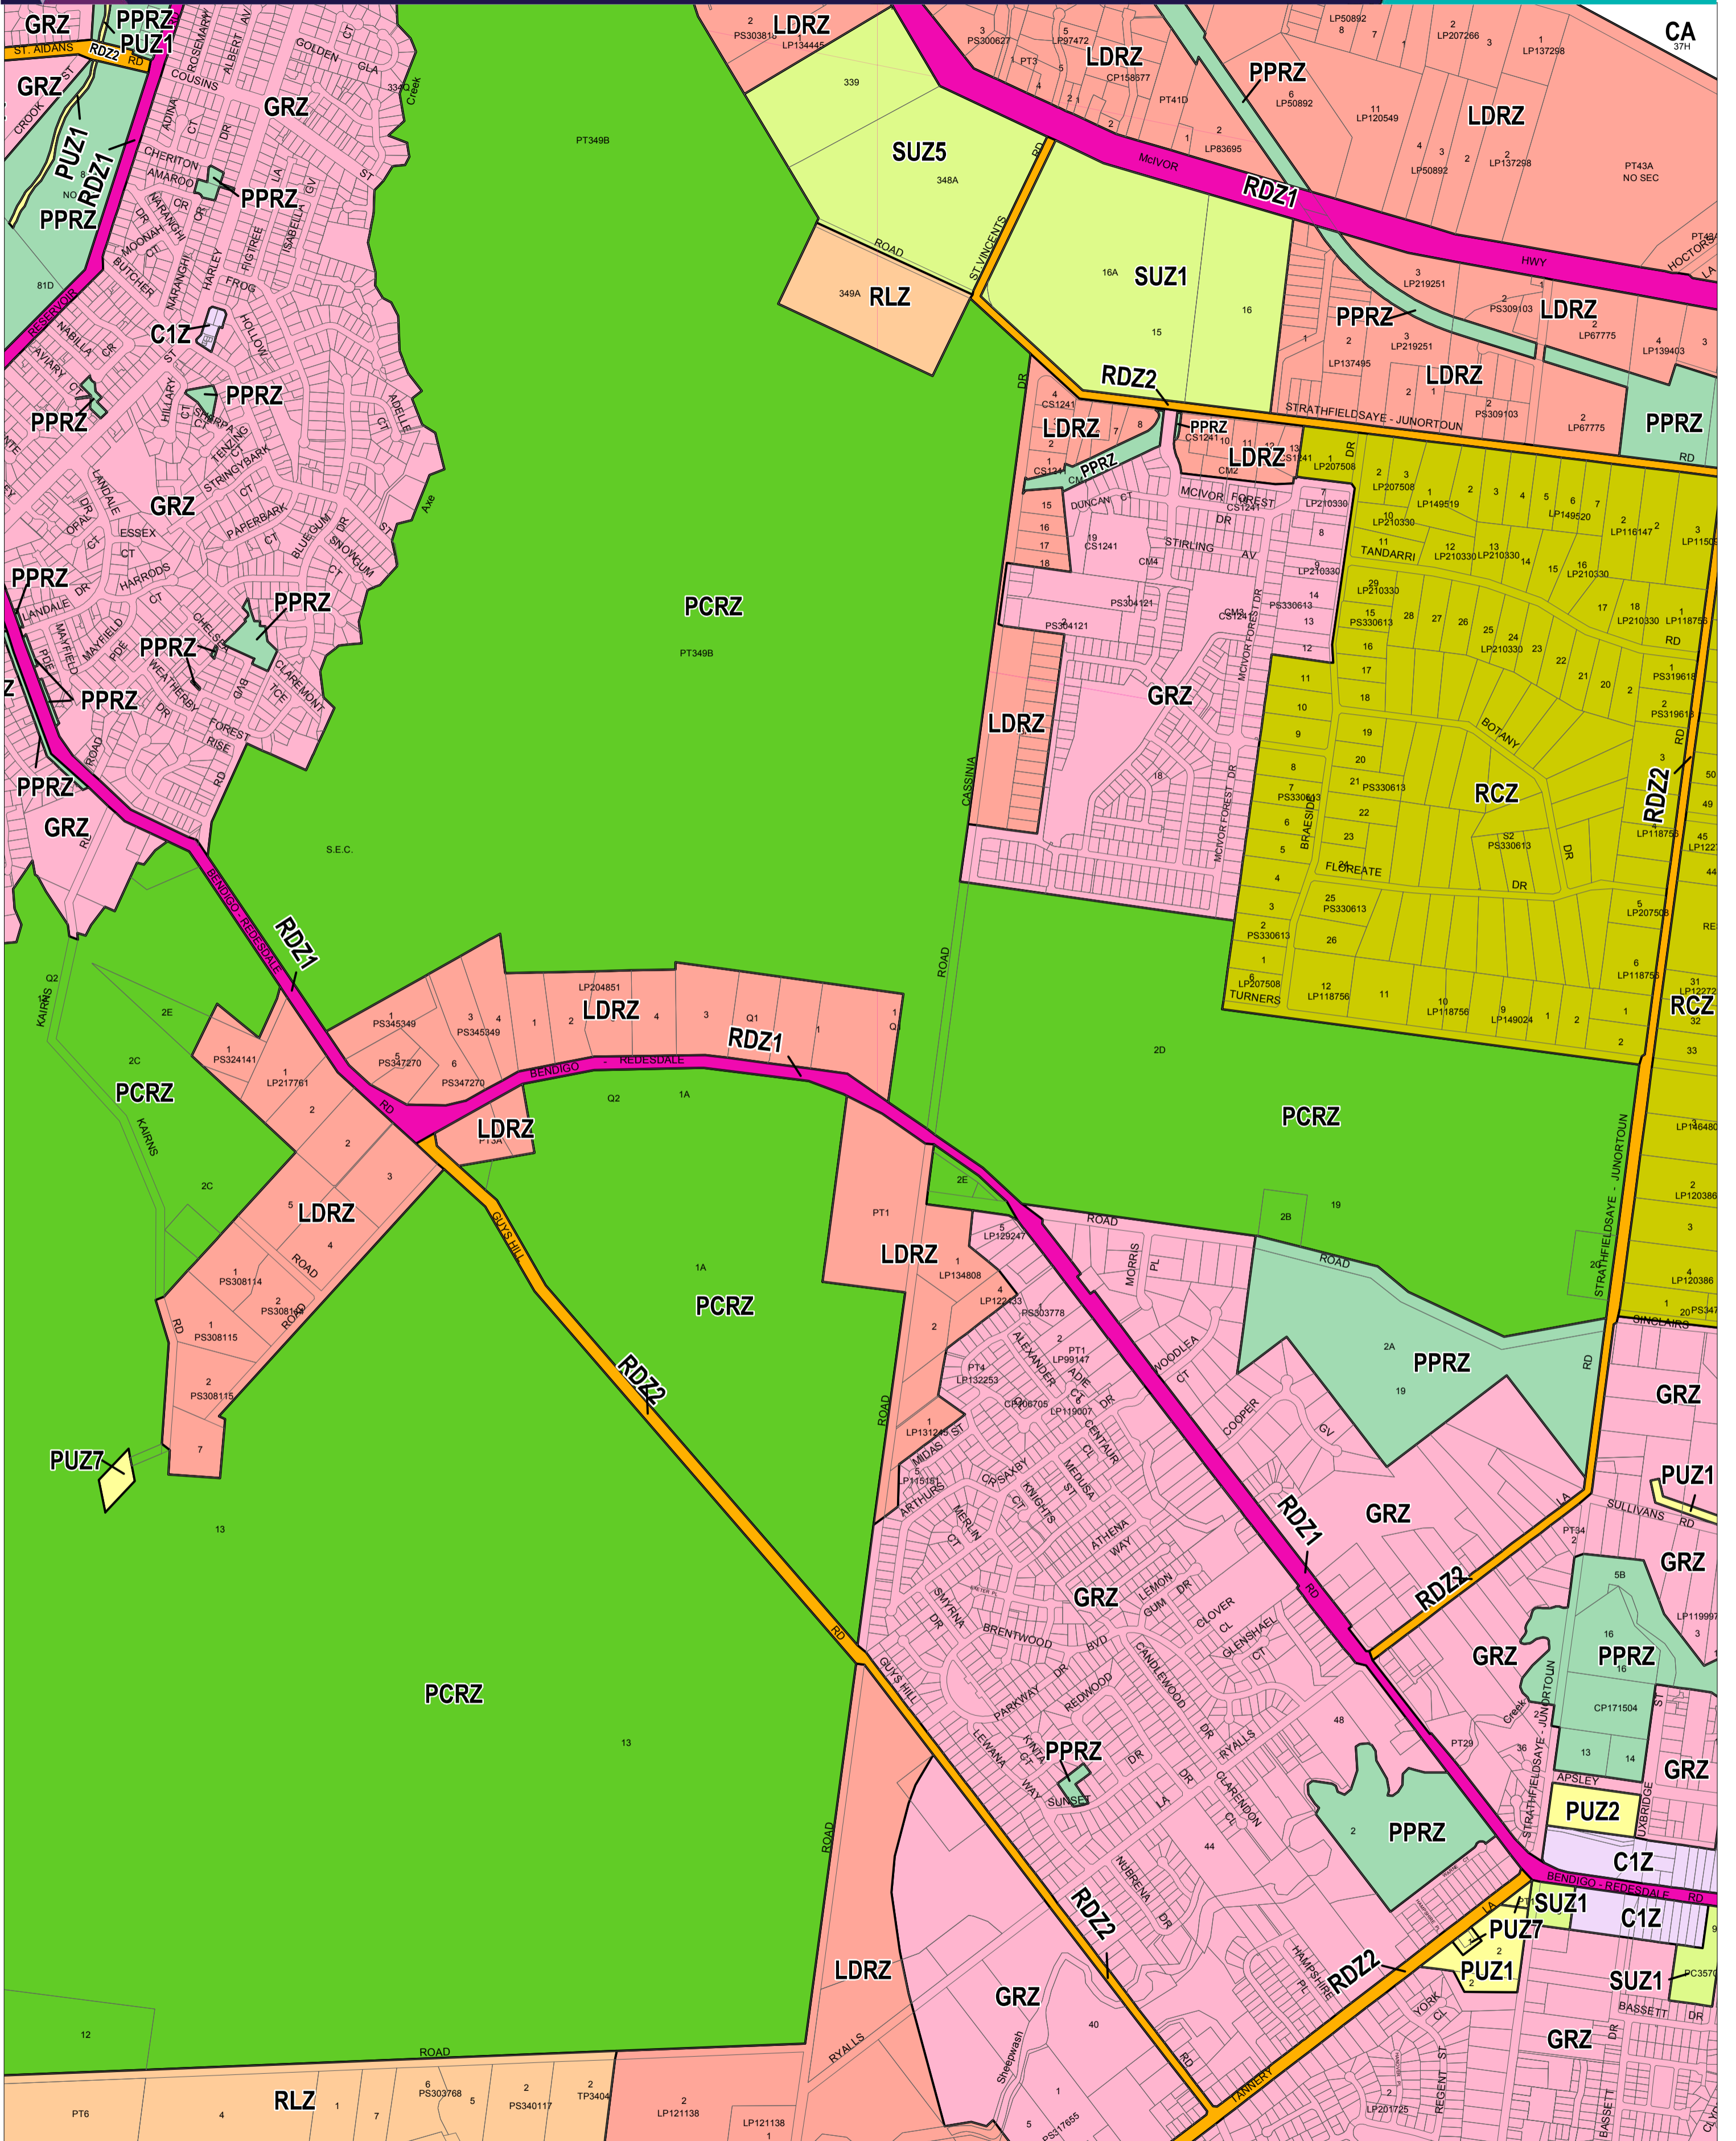

GREATER BENDIGO PLANNING SCHEME - LOCAL PROVISION

Commercial	Road Zone - Category 2
C1Z Commercial 1 Zone	RDZ2
Public Land	Residential
PCRZ Public Conservation And Resource Zone	GRZ General Residential Zone
PPRZ Public Park And Recreation Zone	LDRZ Low Density Residential Zone
PUZ2 Public Use Zone - Education	Rural
PUZ7 Public Use Zone - Other Public Use	RCZ Rural Conservation Zone
PUZ1 Public Use Zone - Service And Utility	RLZ Rural Living Zone
RDZ1 Road Zone - Category 1	Special Purpose
	SUZ1 Special Use Zone - Schedule 1
	SUZ5 Special Use Zone - Schedule 5
	Commonwealth Land
	CA Commonwealth Land Not Controlled By Planning Scheme

Municipal Boundary (if shown)

AUSTRALIAN MAP GRID ZONE 55
PREPARED BY: Planning Mapping Services

Printed: 10/2/2017

AMENDMENT C212

Environment, Land, Water and Planning

ZONES

MAP No 24