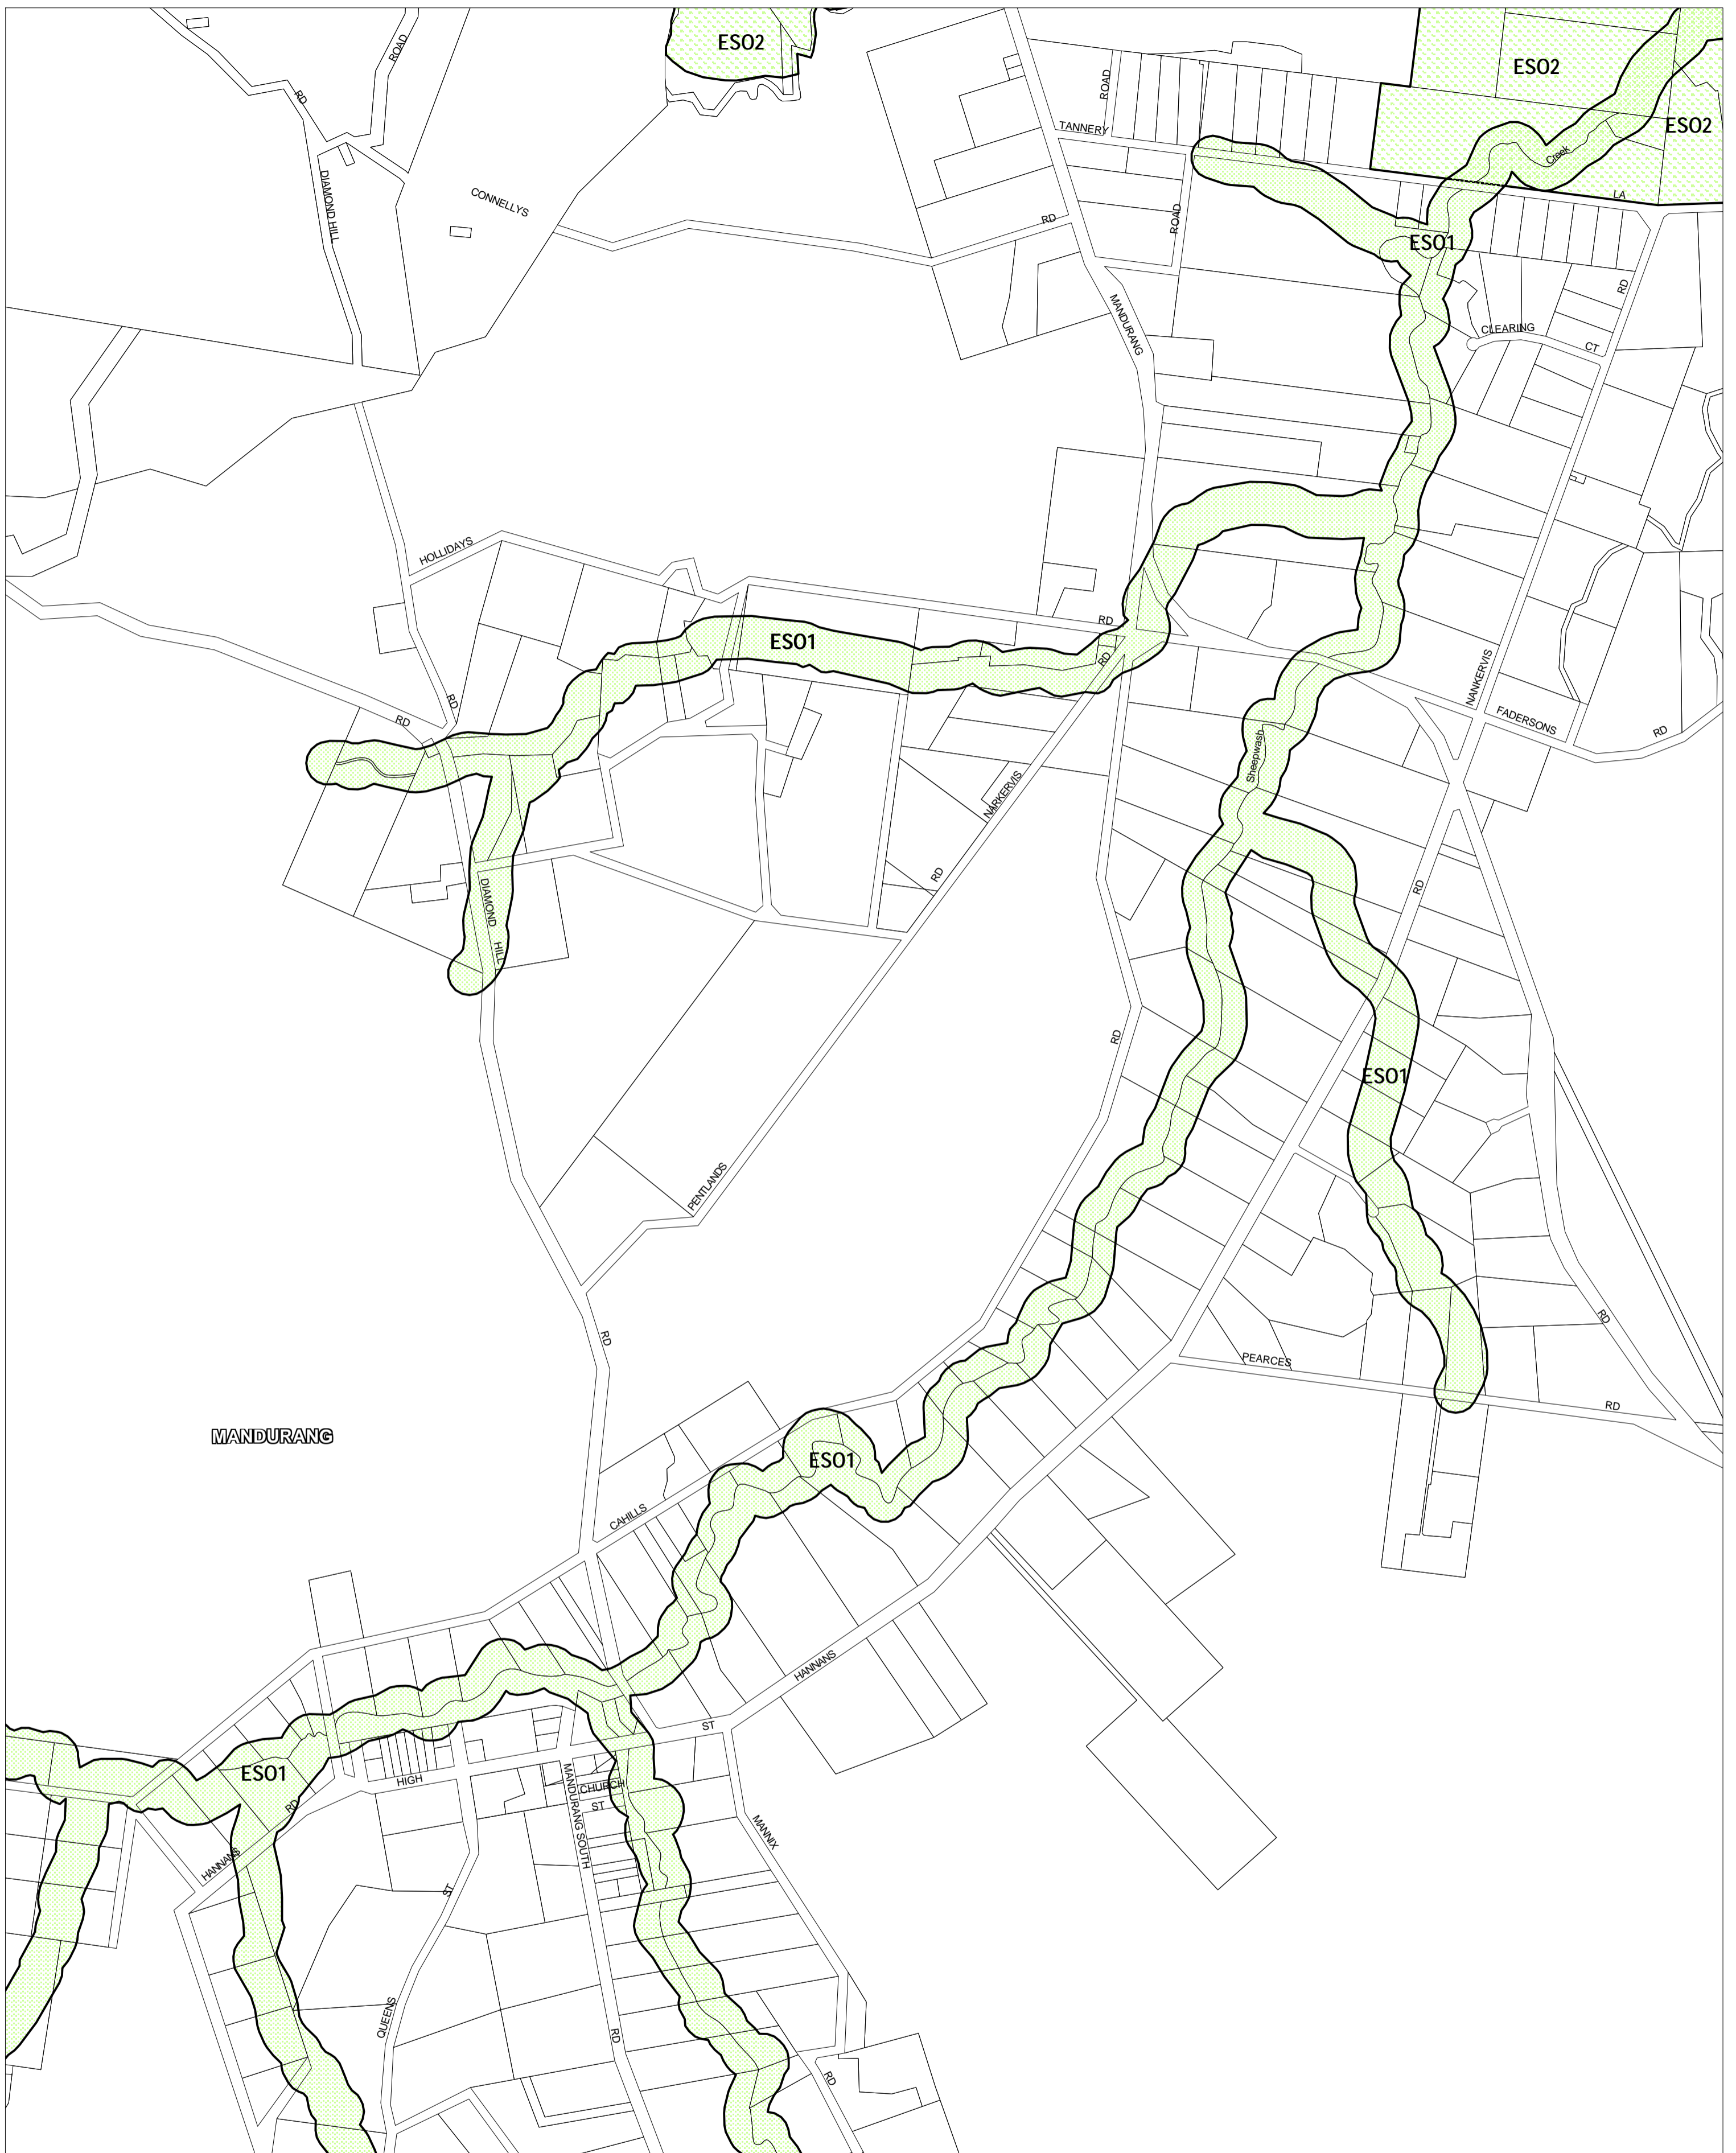

GREATER BENDIGO PLANNING SCHEME - LOCAL PROVISION

Overlays

- ES01 Environmental Significance Overlay - Schedule 1
- ES02 Environmental Significance Overlay - Schedule 2

AUSTRALIAN MAP GRID ZONE 55

INDEX TO ADJOINING METRIC SERIES MAP

Printed: 25/6/2007