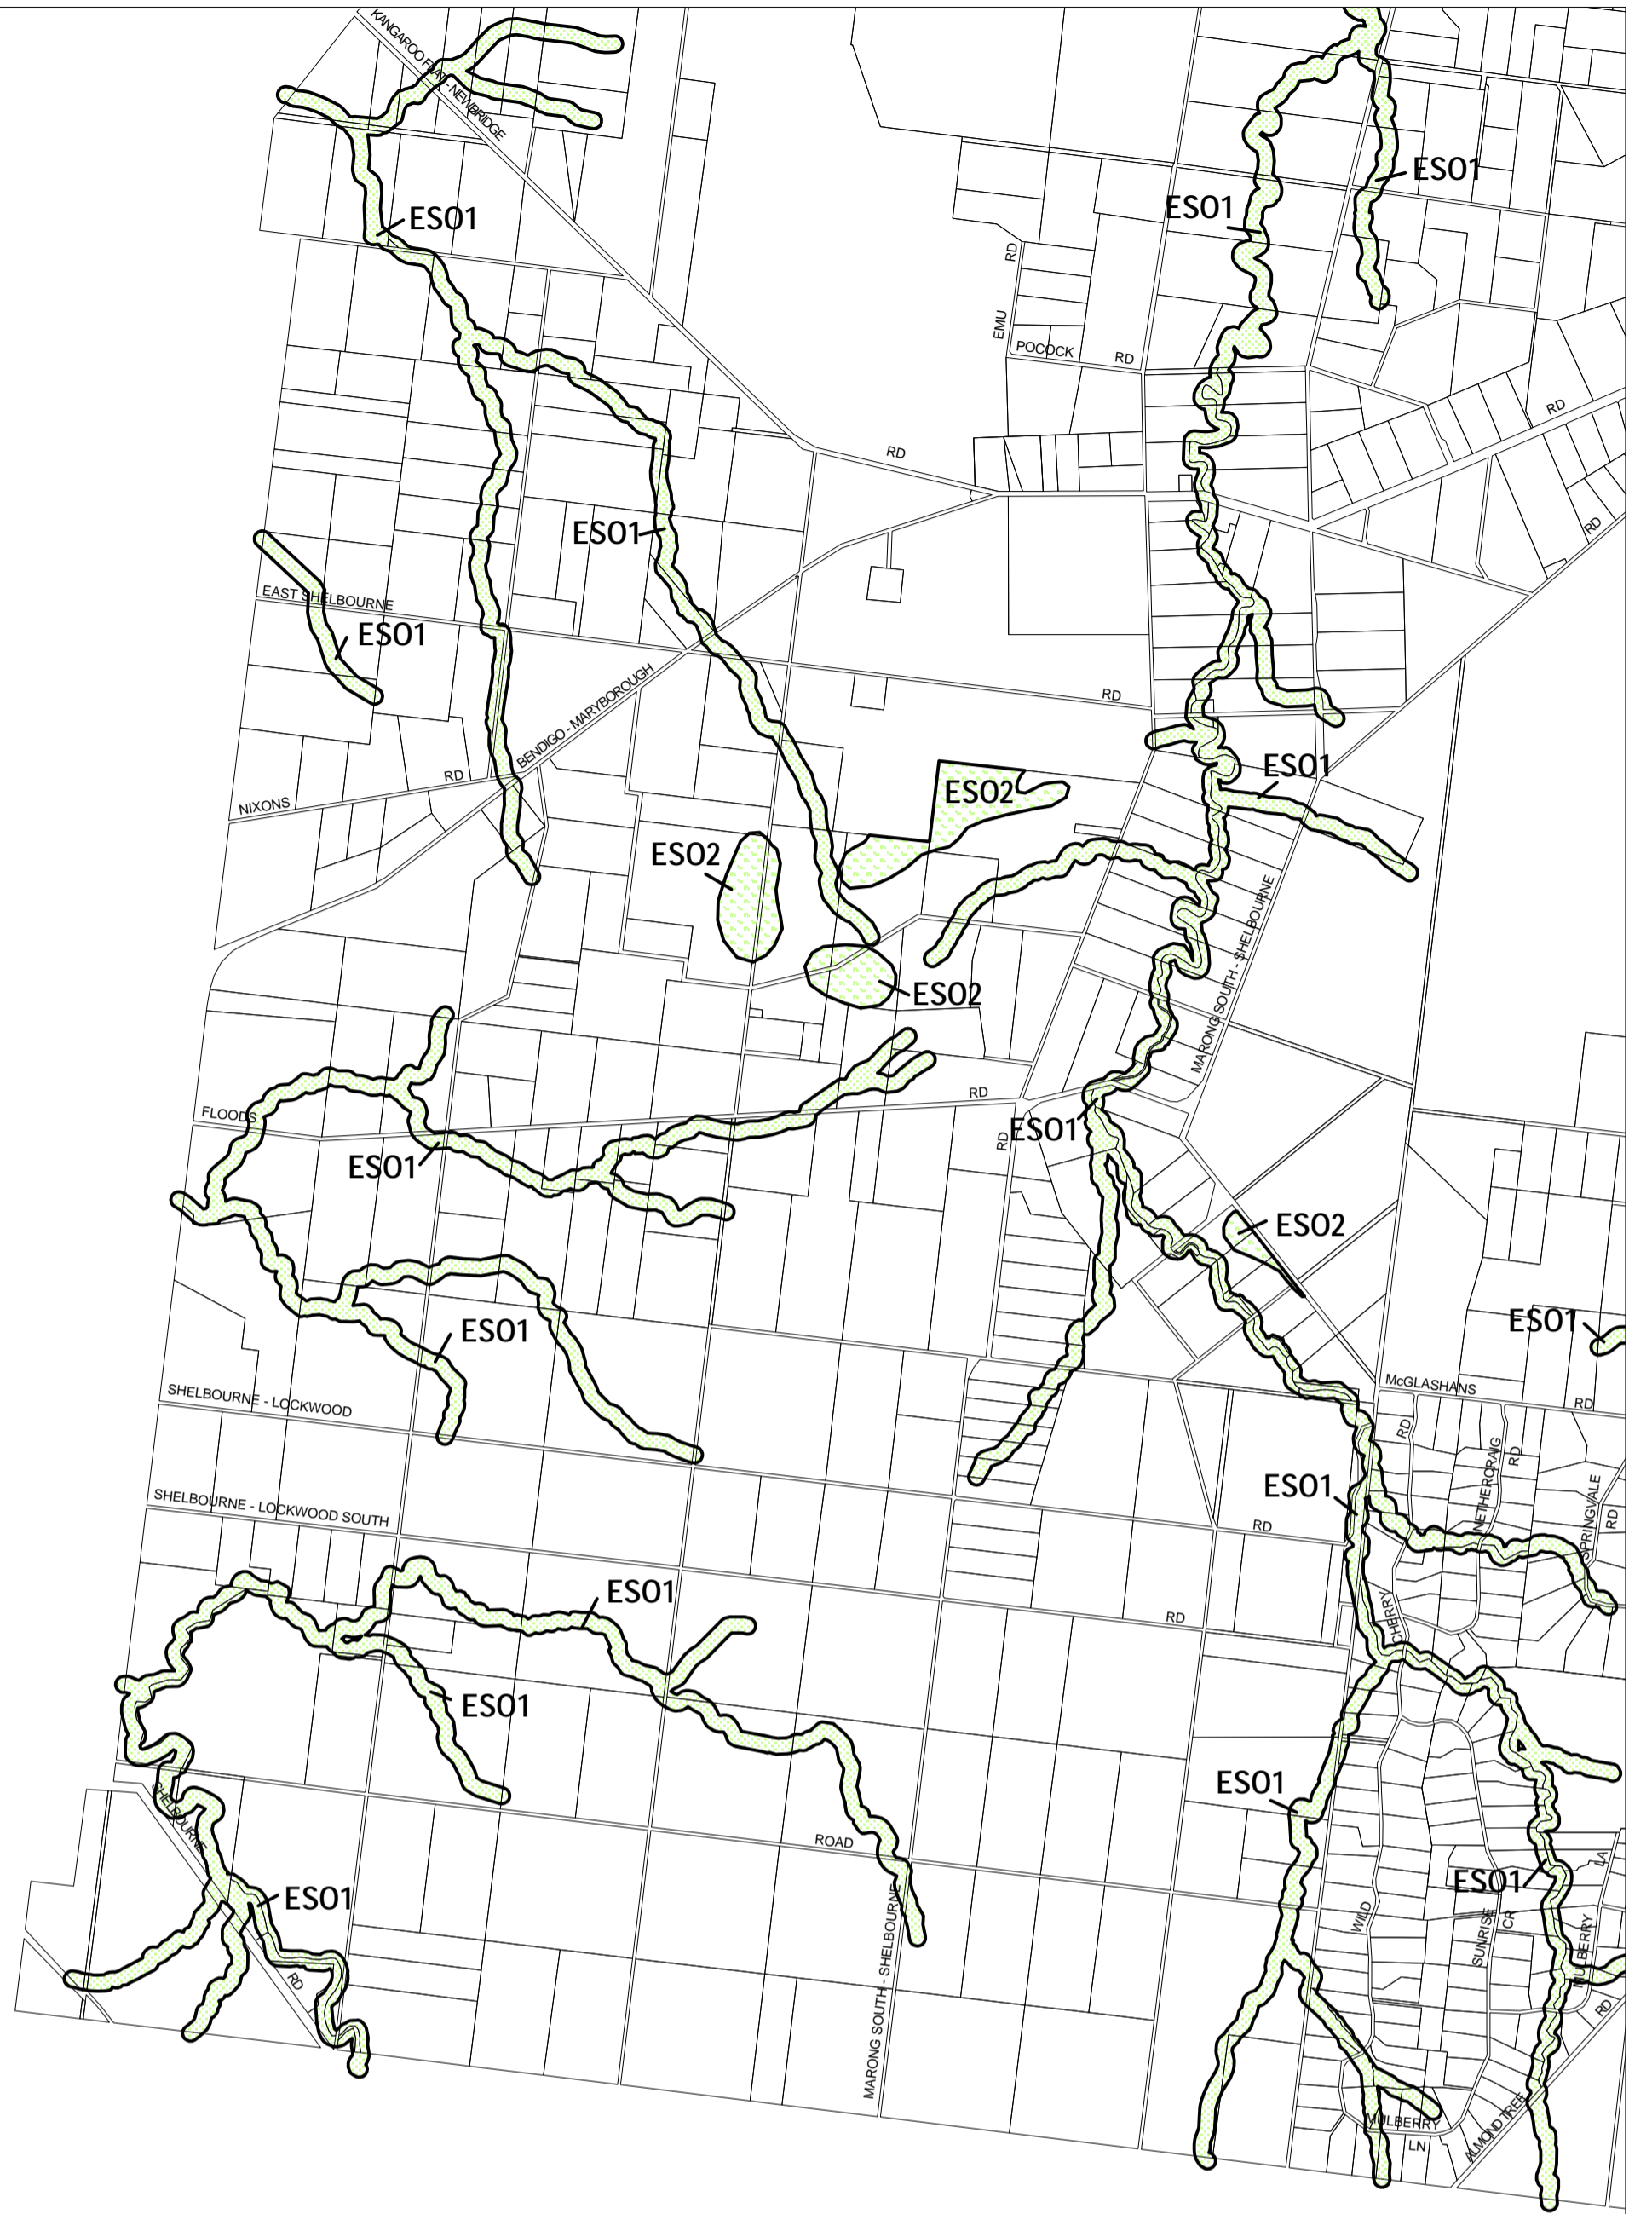

GREATER BENDIGO PLANNING SCHEME - LOCAL PROVISION

Overlays

- ES01 Environmental Significance Overlay - Schedule 1
- ES02 Environmental Significance Overlay - Schedule 2

AUSTRALIAN MAP GRID ZONE 55

Printed: 25/6/2007