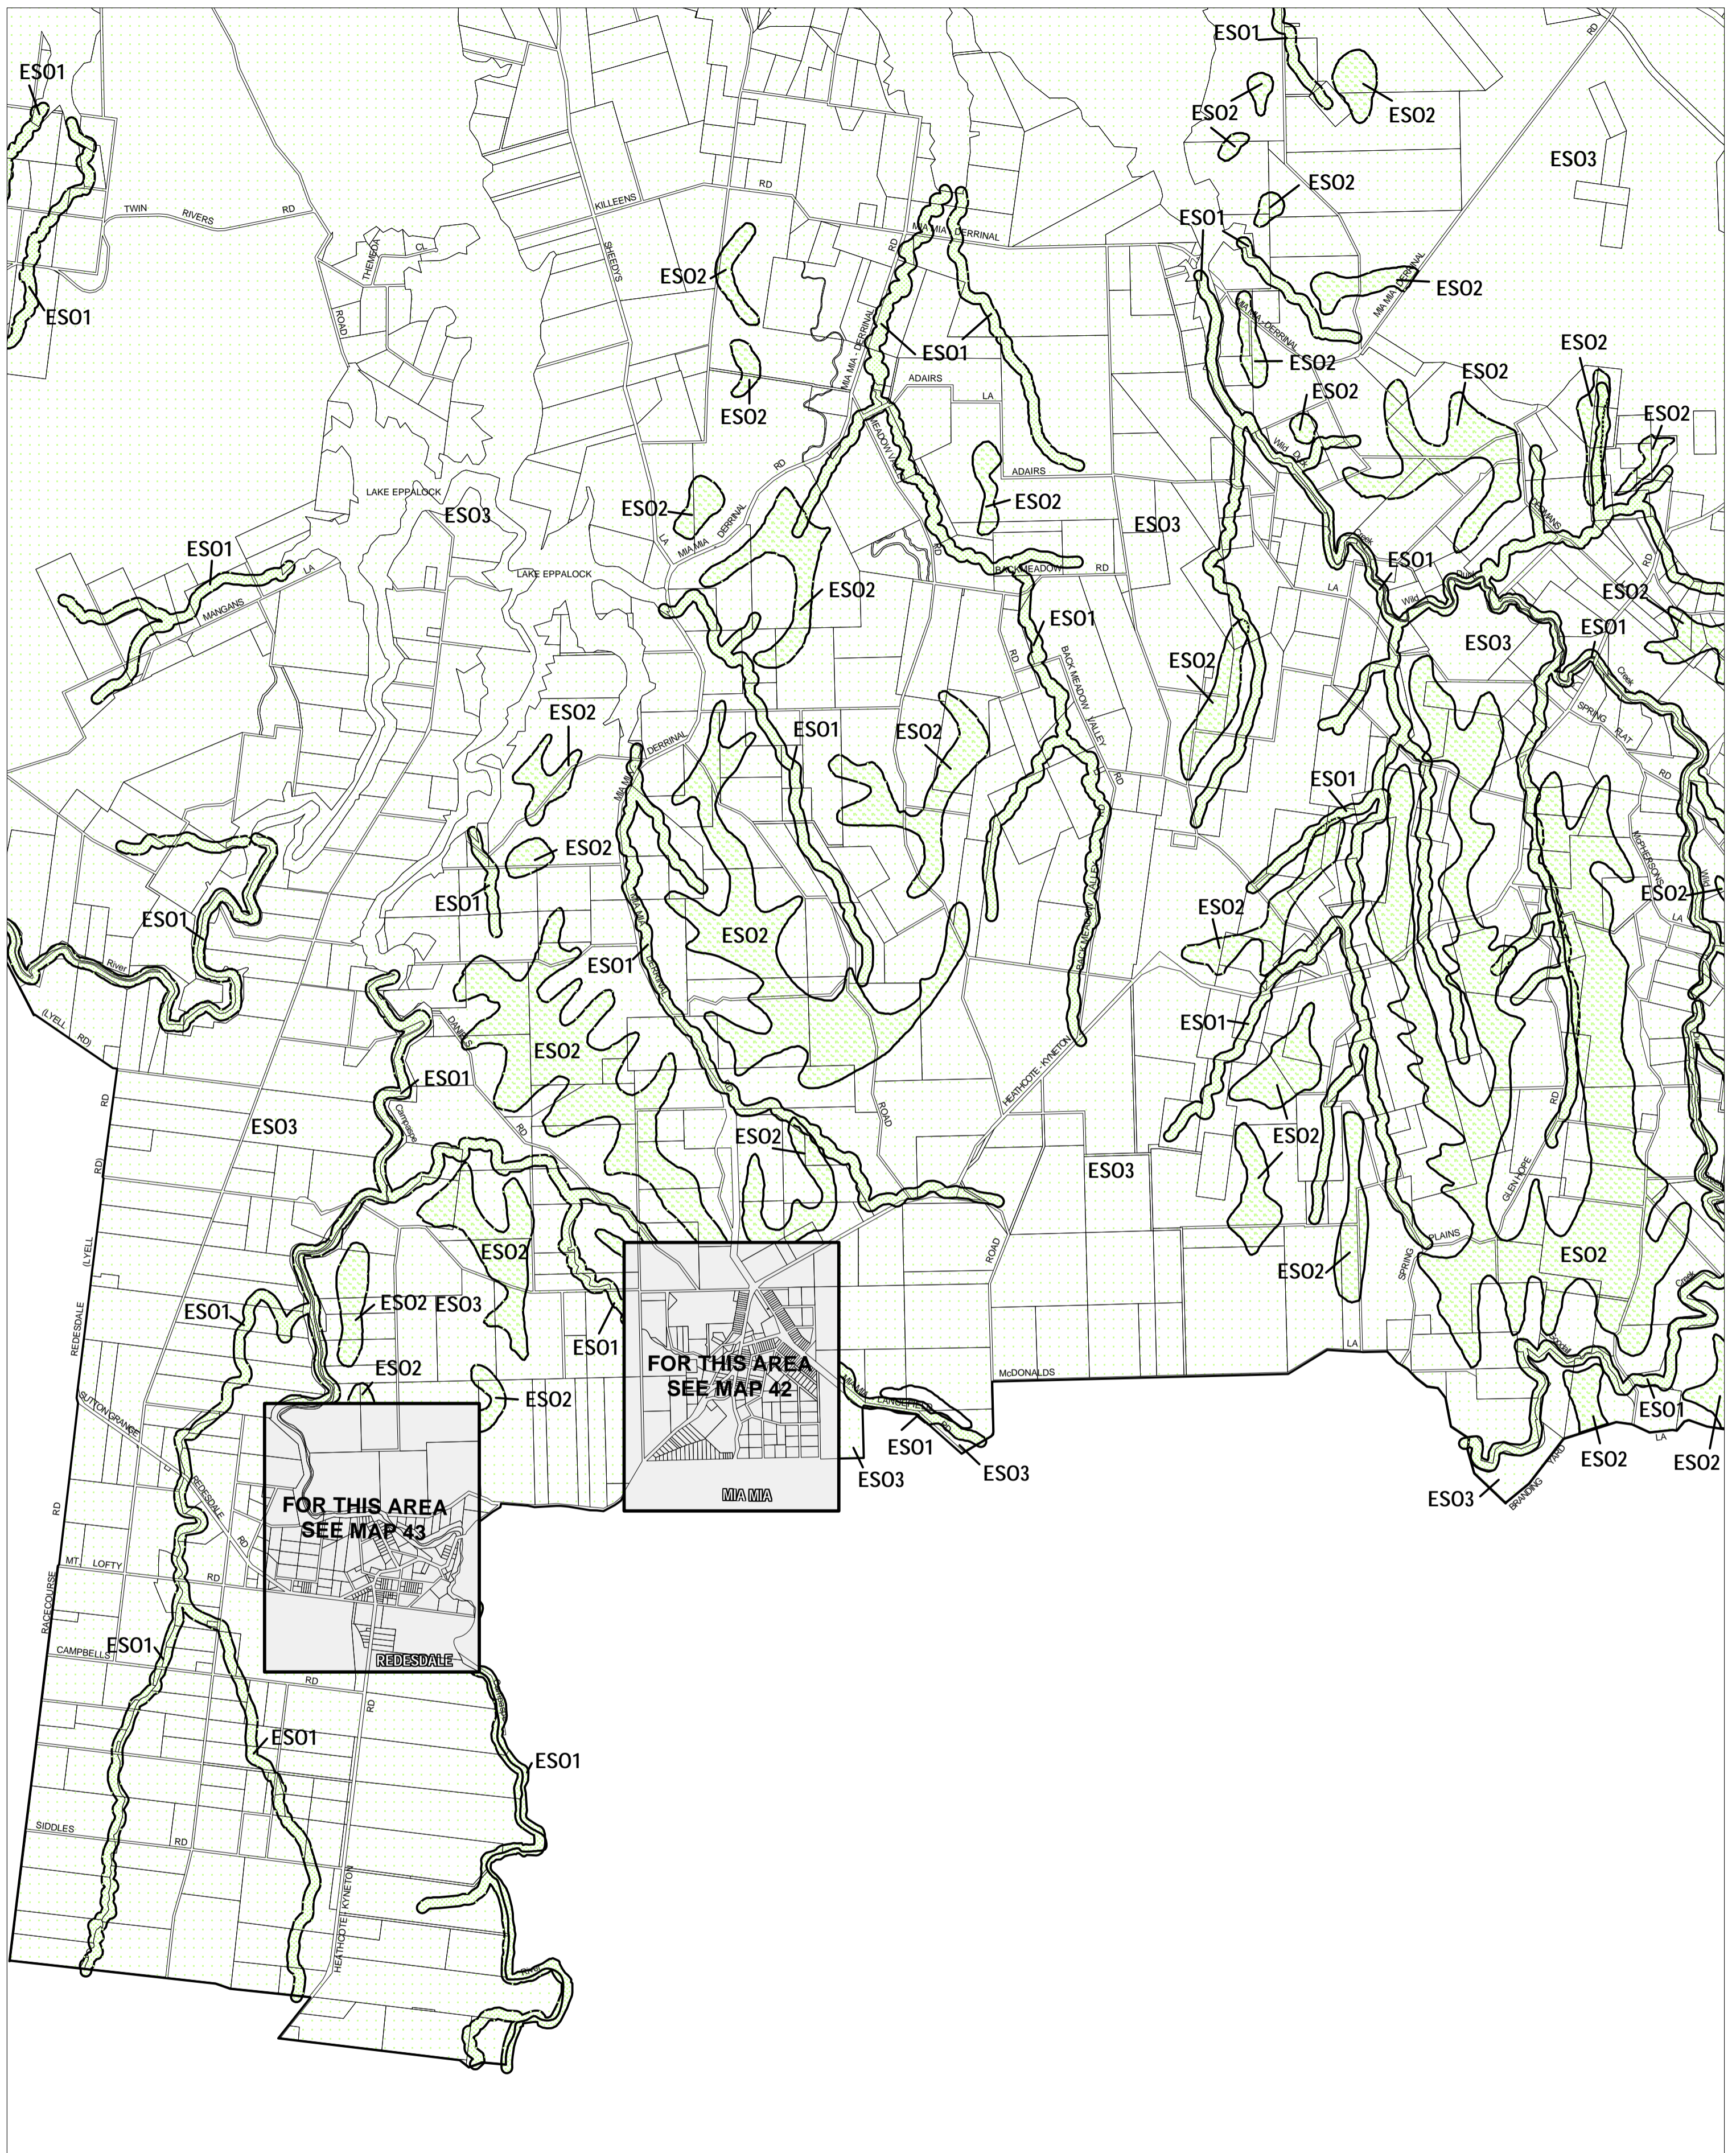

GREATER BENDIGO PLANNING SCHEME - LOCAL PROVISION

Overlays

AUSTRALIAN MAP GRID ZONE 55

INDEX TO ADJOINING METRIC SERIES MAP

Printed: 25/6/2007