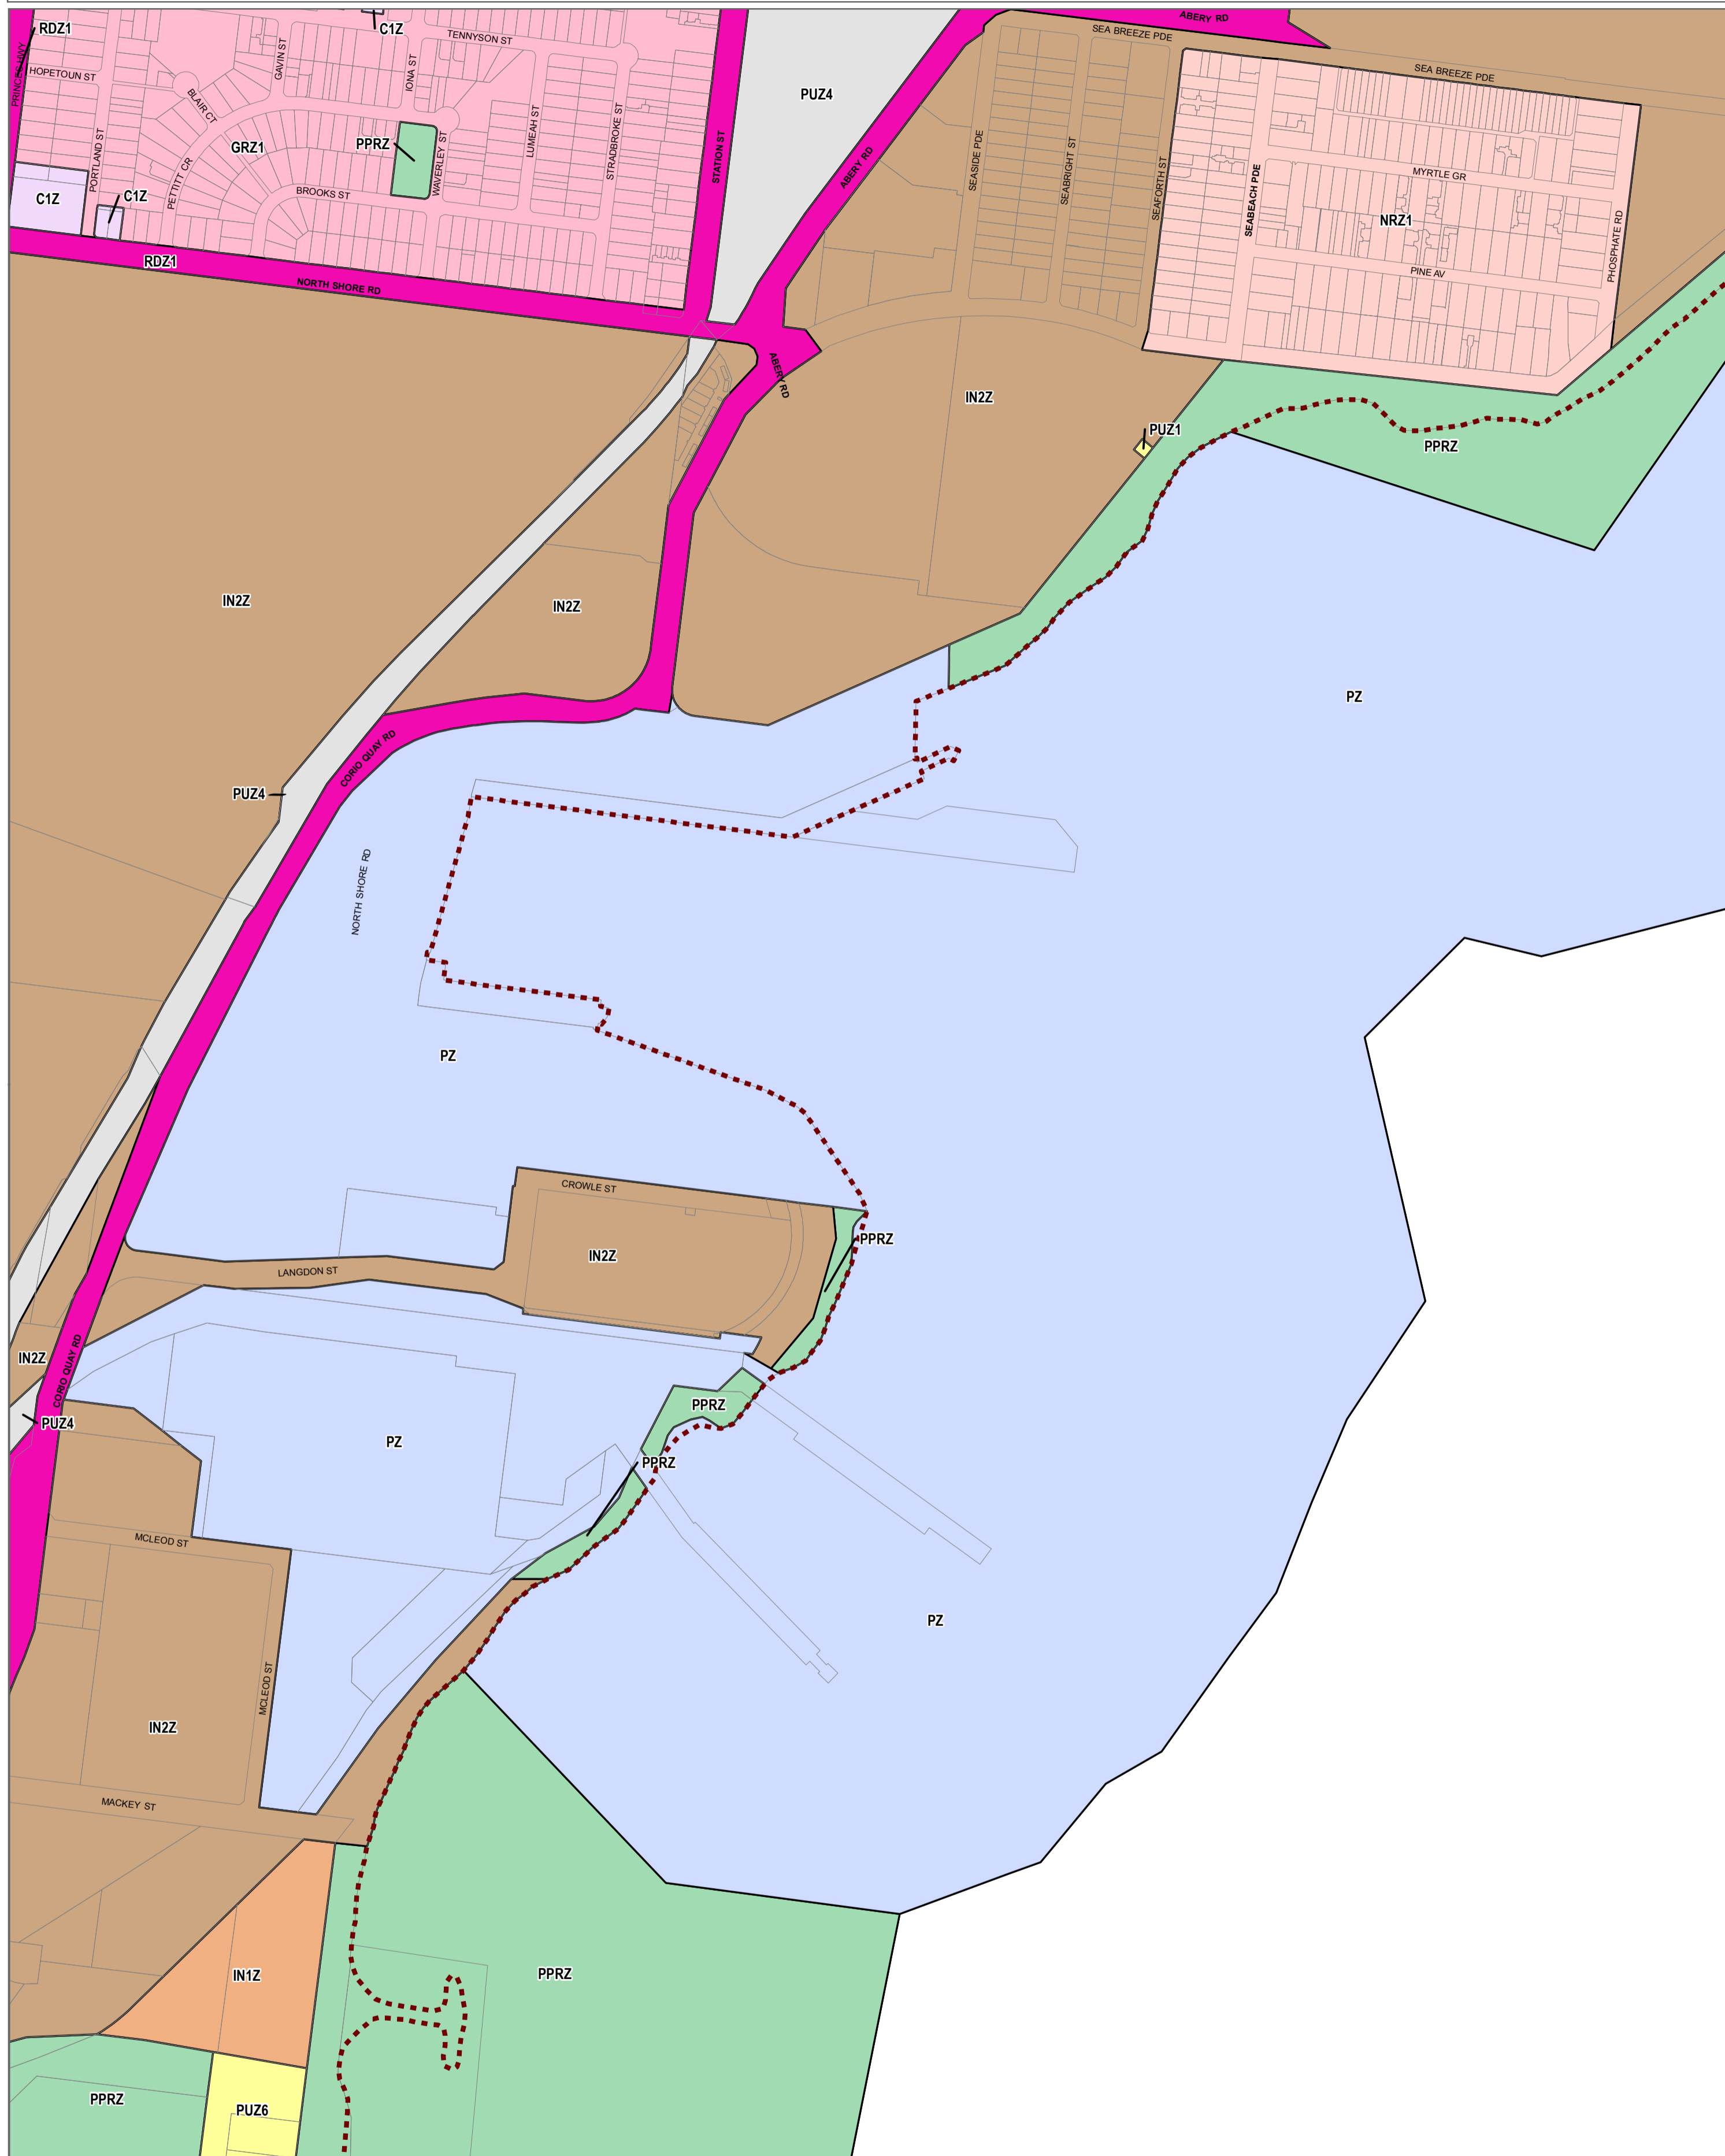

GREATER GEELONG PLANNING SCHEME - LOCAL PROVISION

LEGEND

C1Z - Commercial 1 Zone	PUZ1 - Public Use Zone - Service and Utility
GRZ1 - General Residential Zone	PUZ4 - Public Use Zone - Transport
IN1Z - Industrial 1 Zone	PUZ6 - Public Use Zone - Local Government
IN2Z - Industrial 2 Zone	PZ - Port Zone
NRZ1 - Neighbourhood Residential Zone	RDZ1 - Road Zone - Category 1
PPRZ - Public Park and Recreation Zone	

Australian Map Grid Zone 55

NORTH
Planning Group
AMENDMENT C378
Printed: 20/11/2018

INDEX TO ADJOINING SCHEME MAPS