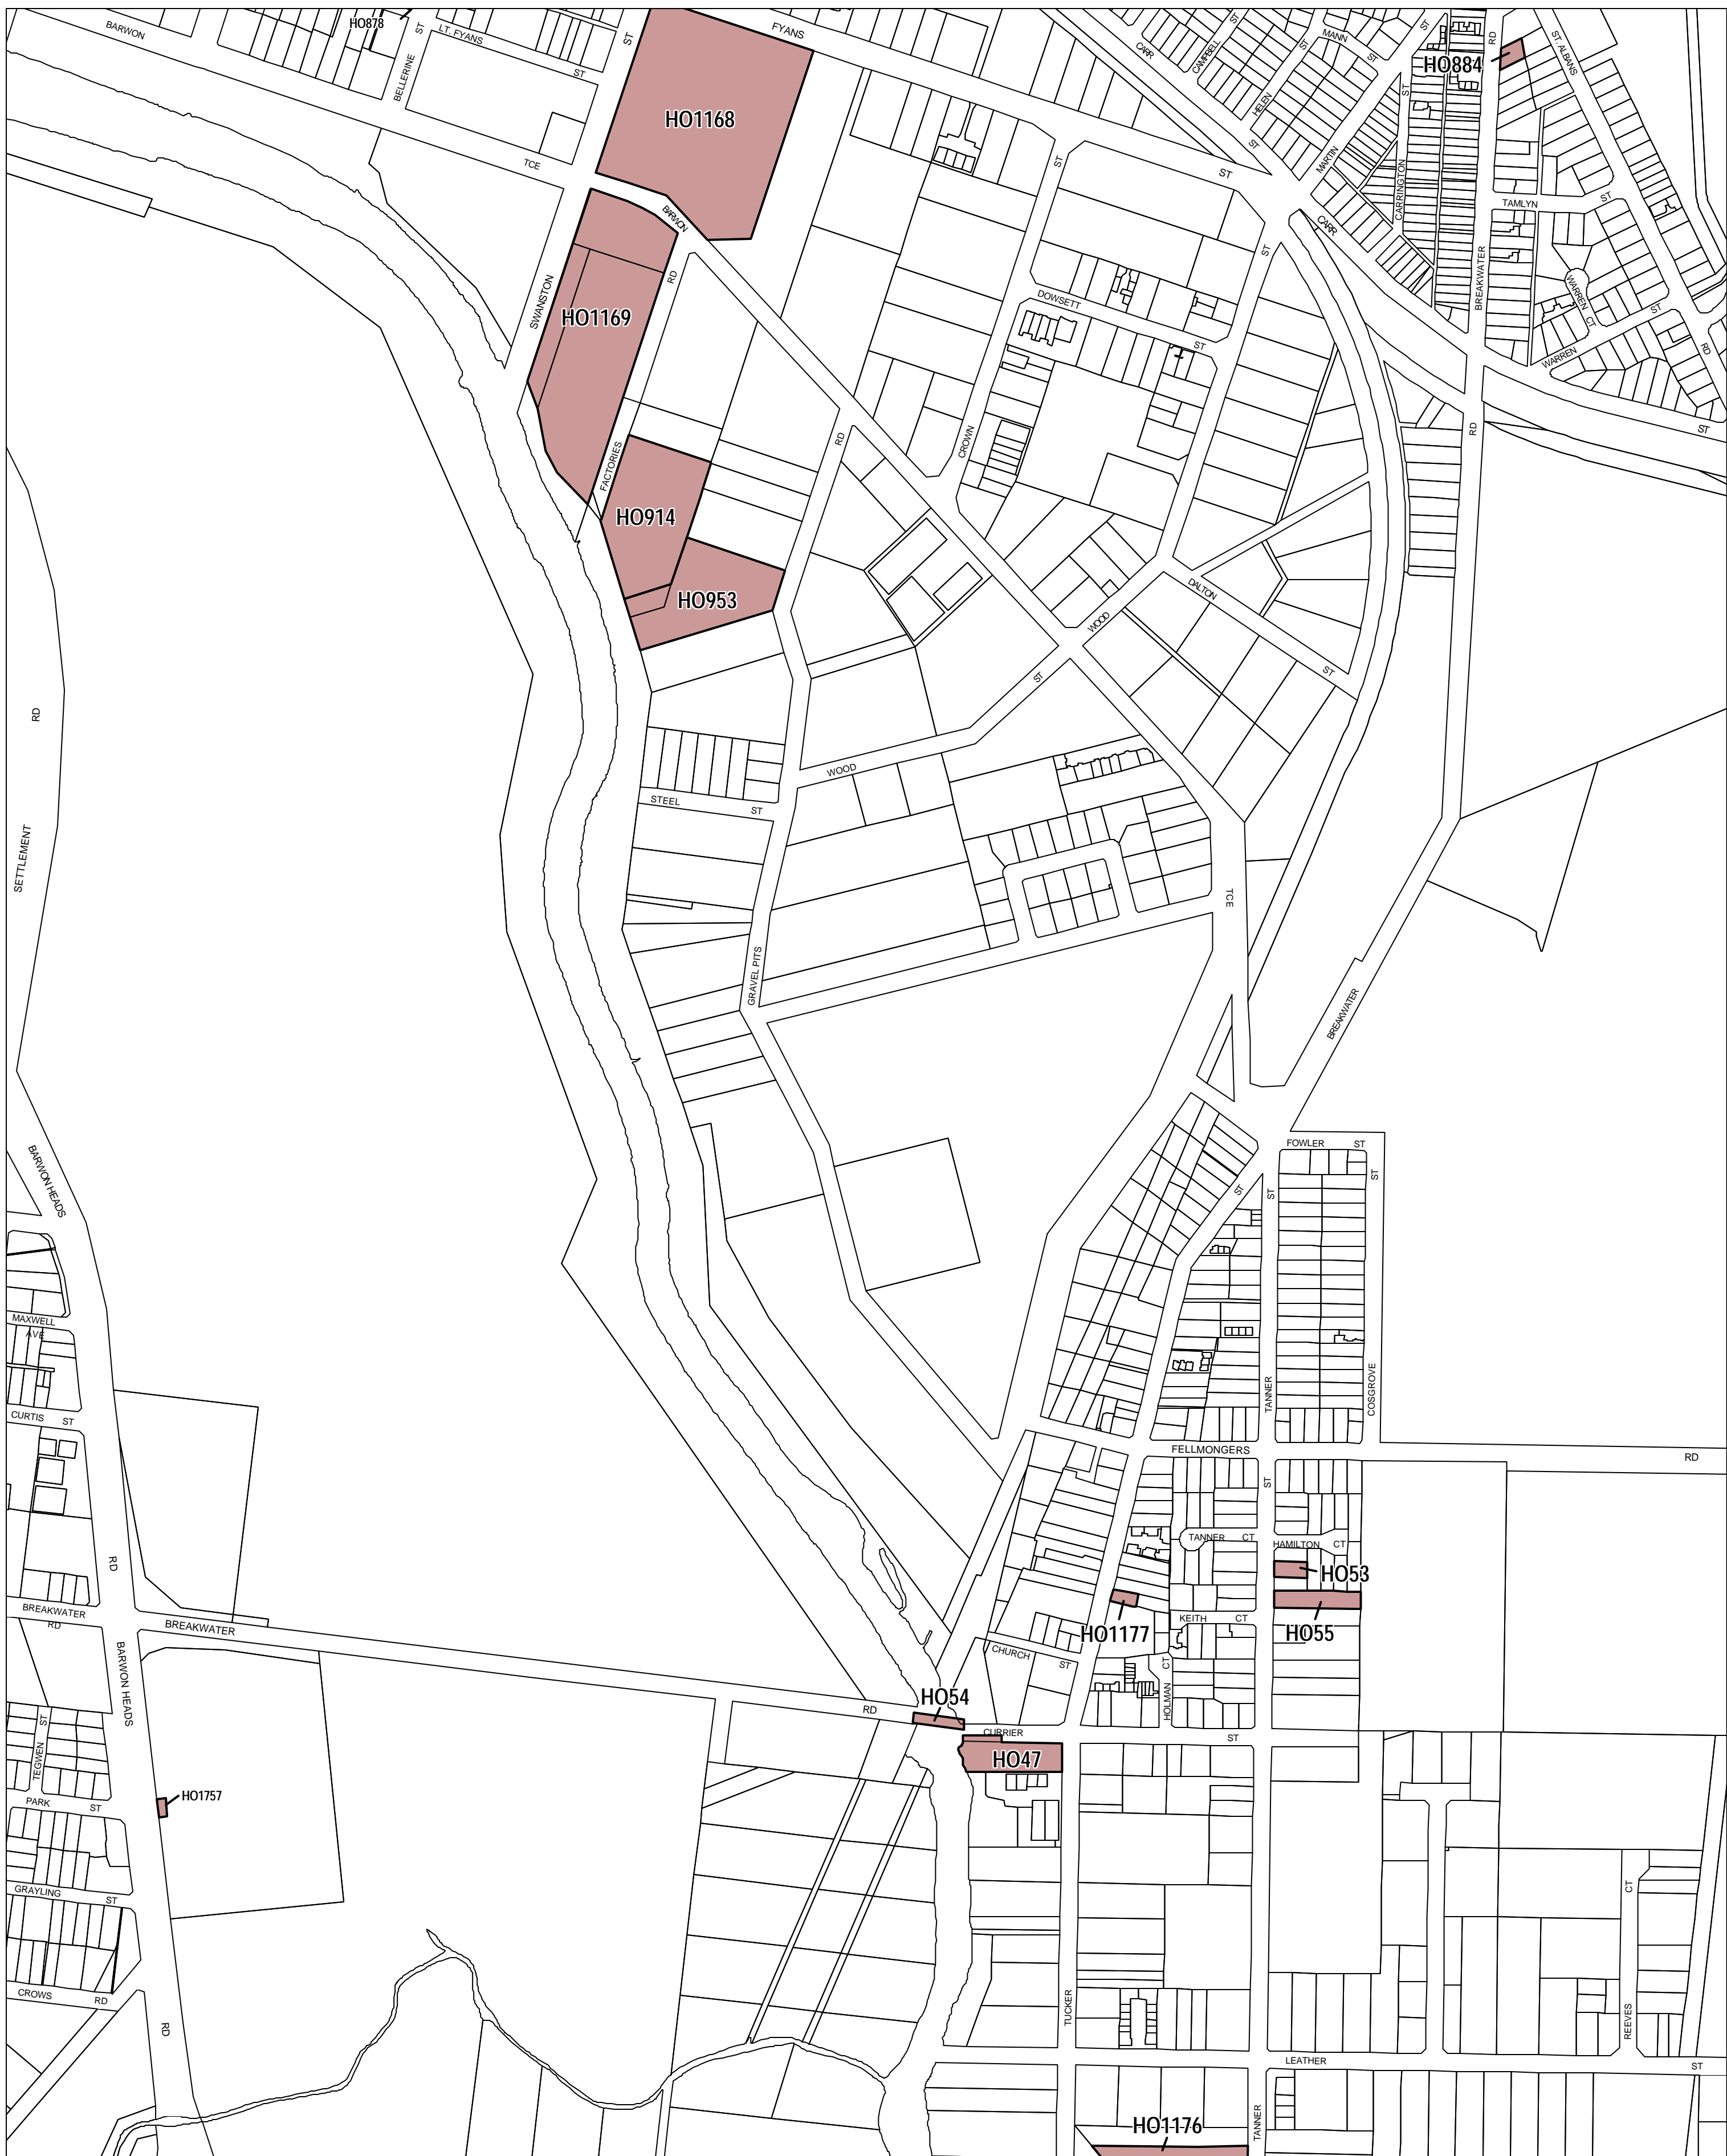

GREATER GEELONG PLANNING SCHEME - LOCAL PROVISION

Overlays

- Heritage Overlay

100 10 1100 1200 1300 1400 1500

AUSTRALIAN MAP GRID ZONE 55

INDEX TO ADJOINING METRIC SERIES MAP

Printed: 4/12/2009

AMENDMENT C117