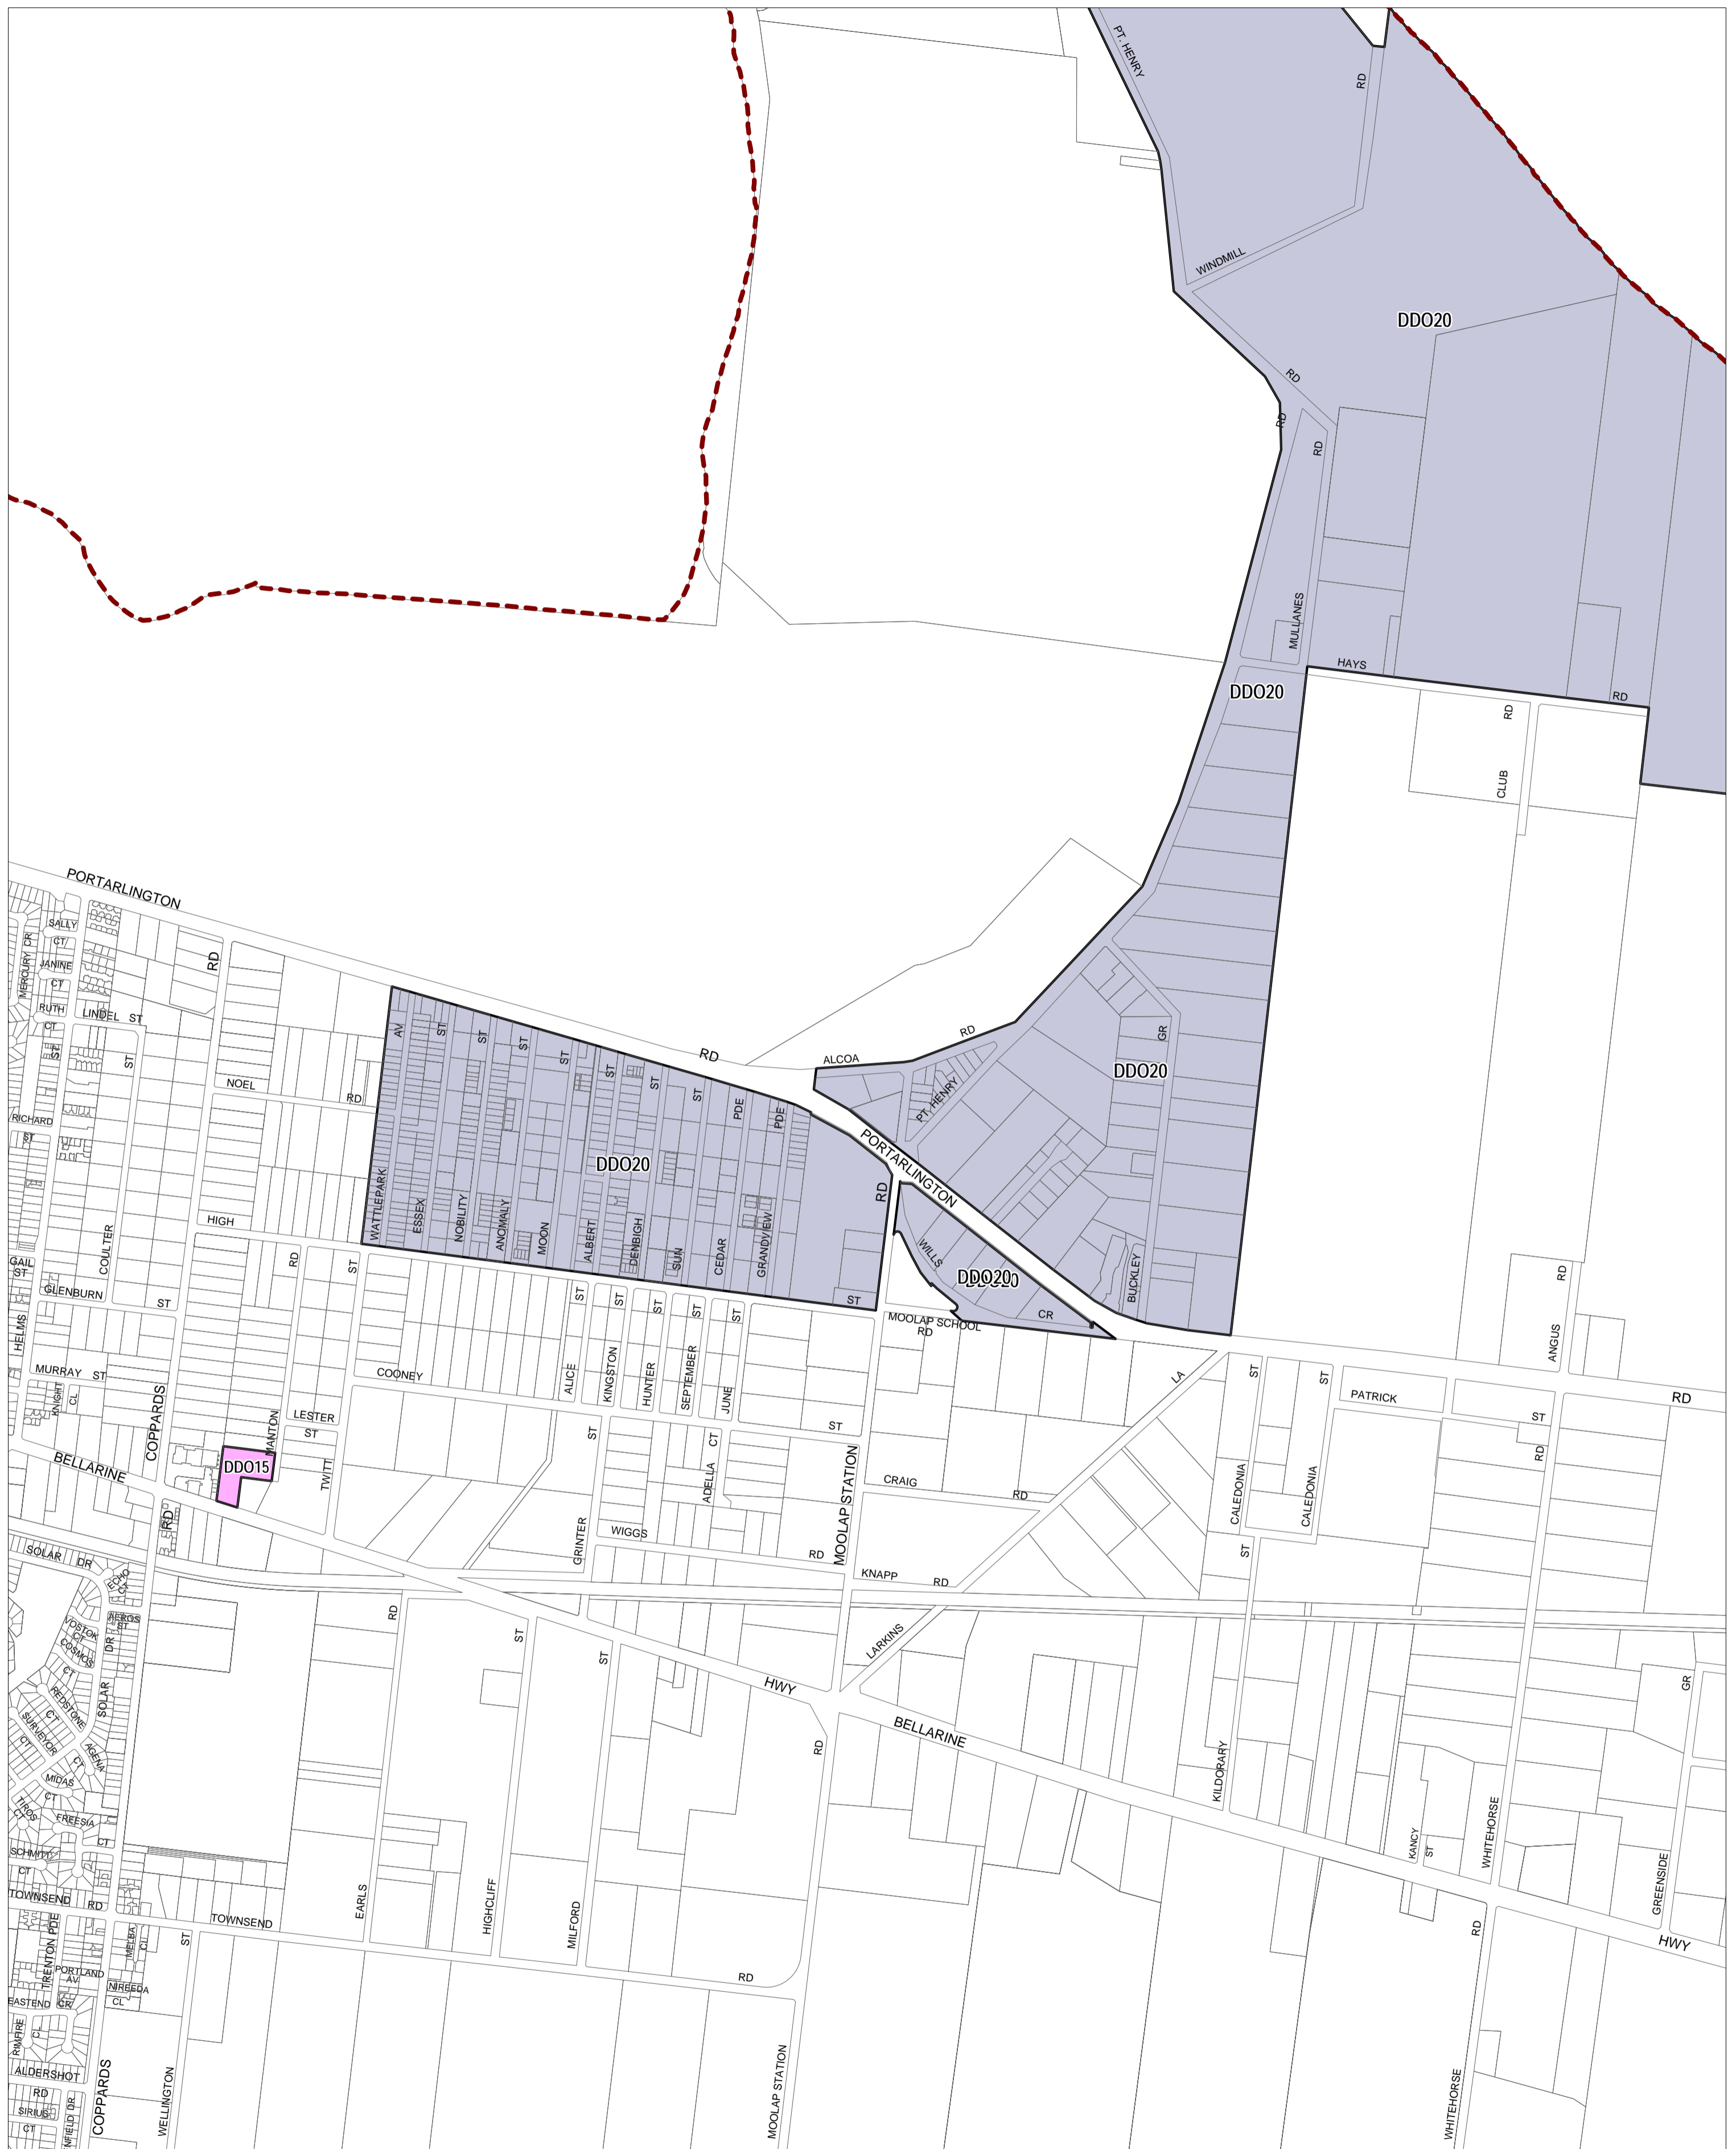

GREATER GEELONG PLANNING SCHEME - LOCAL PROVISION

Overlays

- DDO15 Design And Development Overlay - Schedule 15
- DDO20 Design And Development Overlay - Schedule 20

AUSTRALIAN MAP GRID ZONE 55

INDEX TO ADJOINING METRIC SERIES MAP

1	2	3	4
5	6	7	8
9	10	11	12
13	14	15	16
17	18	19	20
21	22	23	24
25	26	27	28
29	30	31	32
33	34	35	36
37	38	39	40
41	42	43	44
45	46	47	48
49	50	51	52
53	54	55	56
57	58	59	60
61	62	63	64
65	66	67	68
69	70	71	72
73	74	75	76
77	78	79	80
81	82	83	84
85	86	87	88
89	90	91	92

Printed: 10/7/2015

AMENDMENT GC27