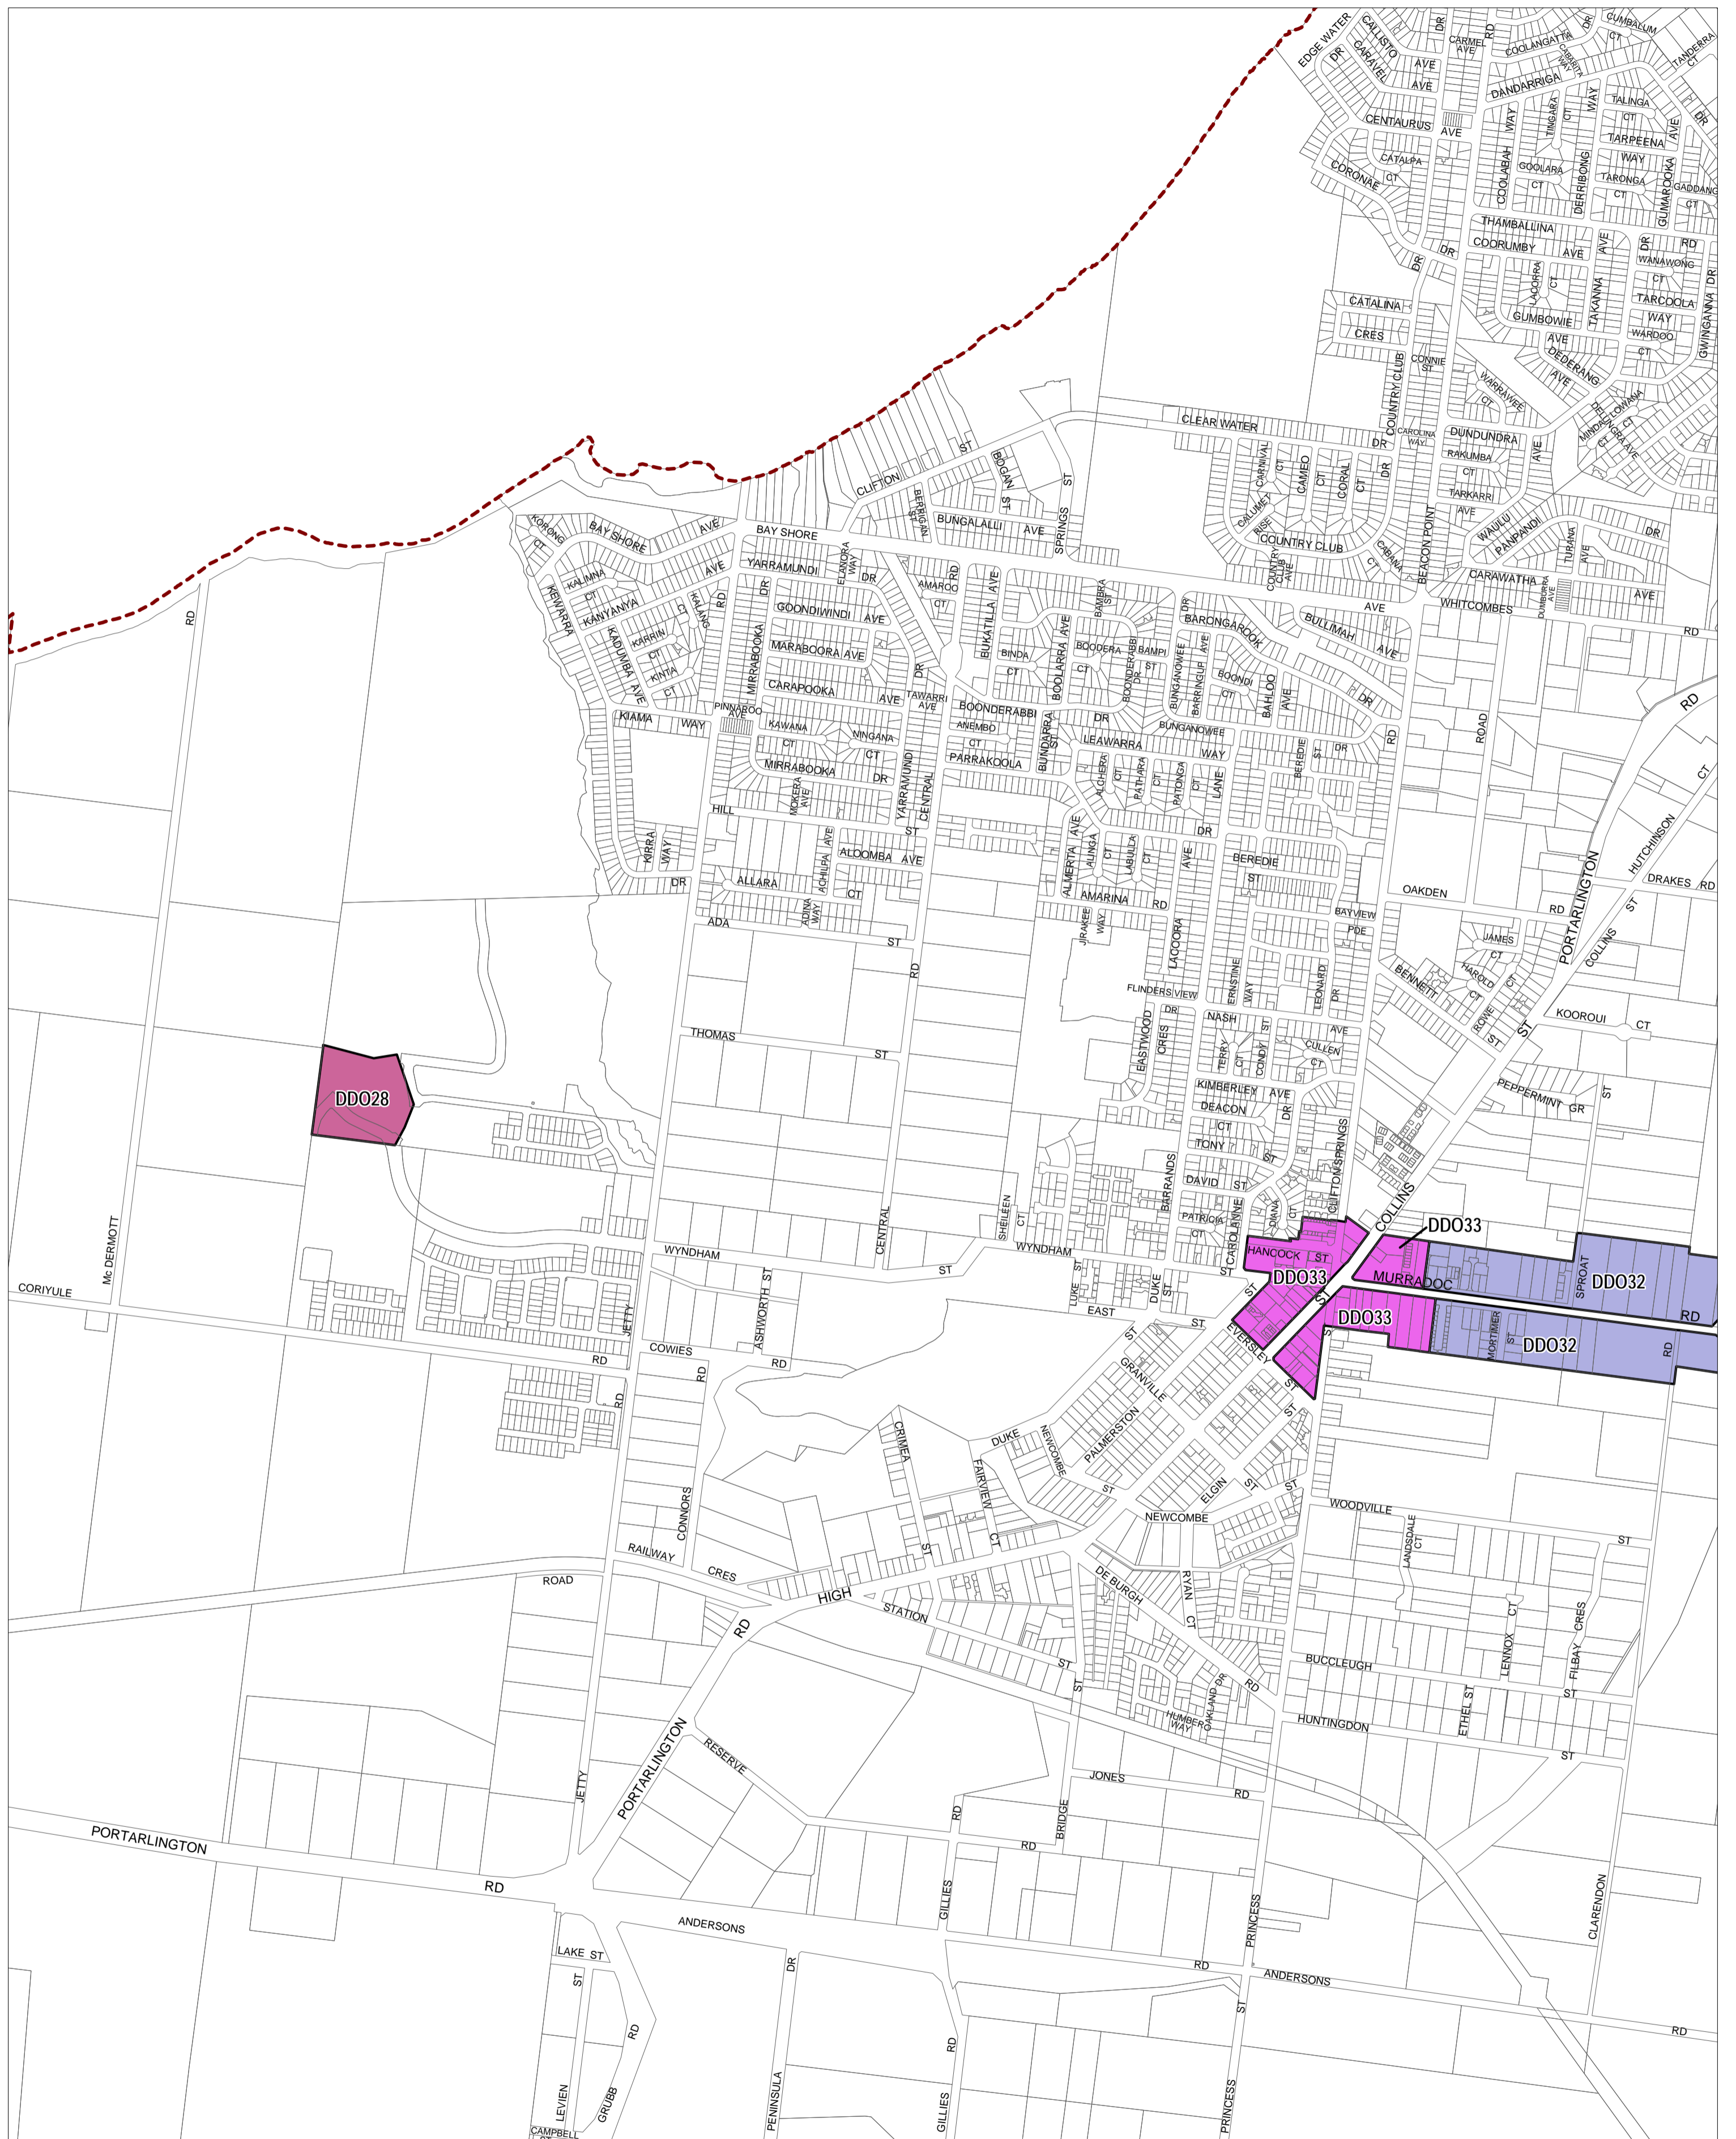

GREATER GEELONG PLANNING SCHEME - LOCAL PROVISION