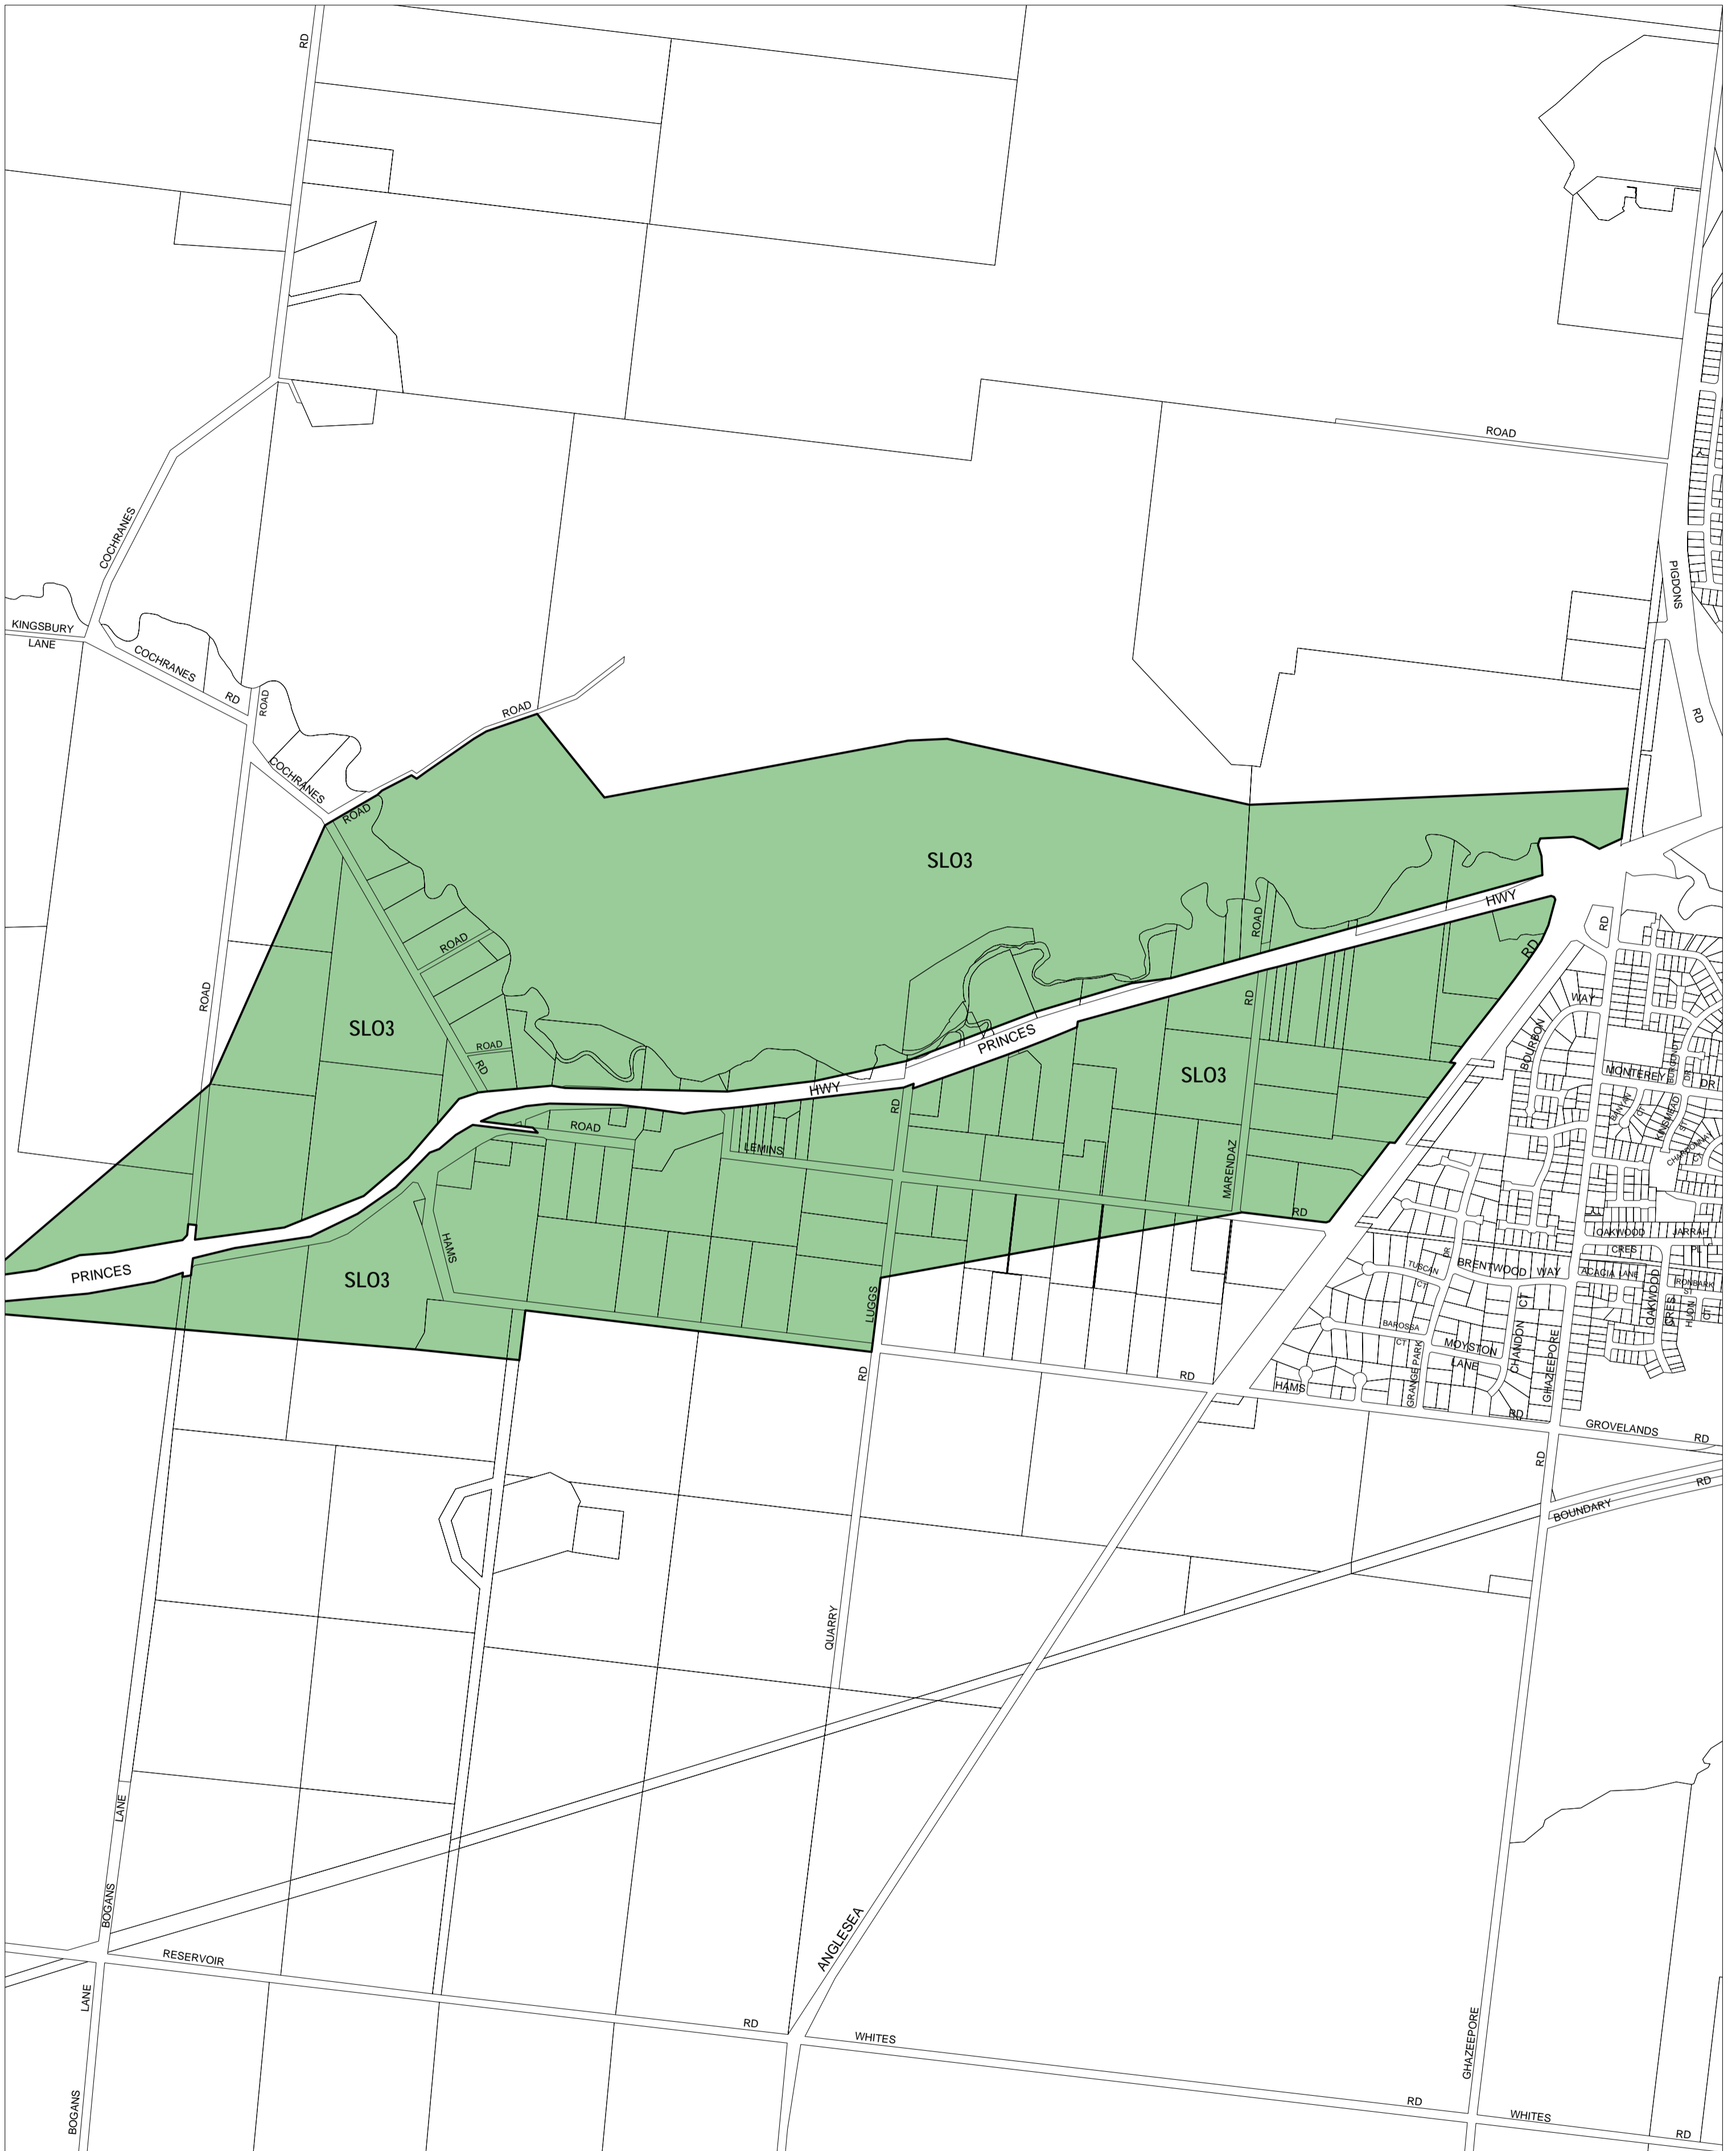

GREATER GEELONG PLANNING SCHEME - LOCAL PROVISION

Overlays

SLO3 Significant Landscape Overlay - Schedule 3

AUSTRALIAN MAP GRID ZONE 55

INDEX TO ADJOINING METRIC SERIES MAP

1	2	3	4
5	6	7	8
9	10	11	12
13	14	15	16
17	18	19	20
21	22	23	24
25	26	27	28
29	30	31	32
33	34	35	36
37	38	39	40
41	42	43	44
45	46	47	48
49	50	51	52
53	54	55	56
57	58	59	60
61	62	63	64
65	66	67	68
69	70	71	72
73	74	75	76
77	78	79	80
81	82	83	84
85	86	87	88
89	90	91	92
93	94	95	96
97	98	99	100

Printed: 14/7/2008

AMENDMENT C116