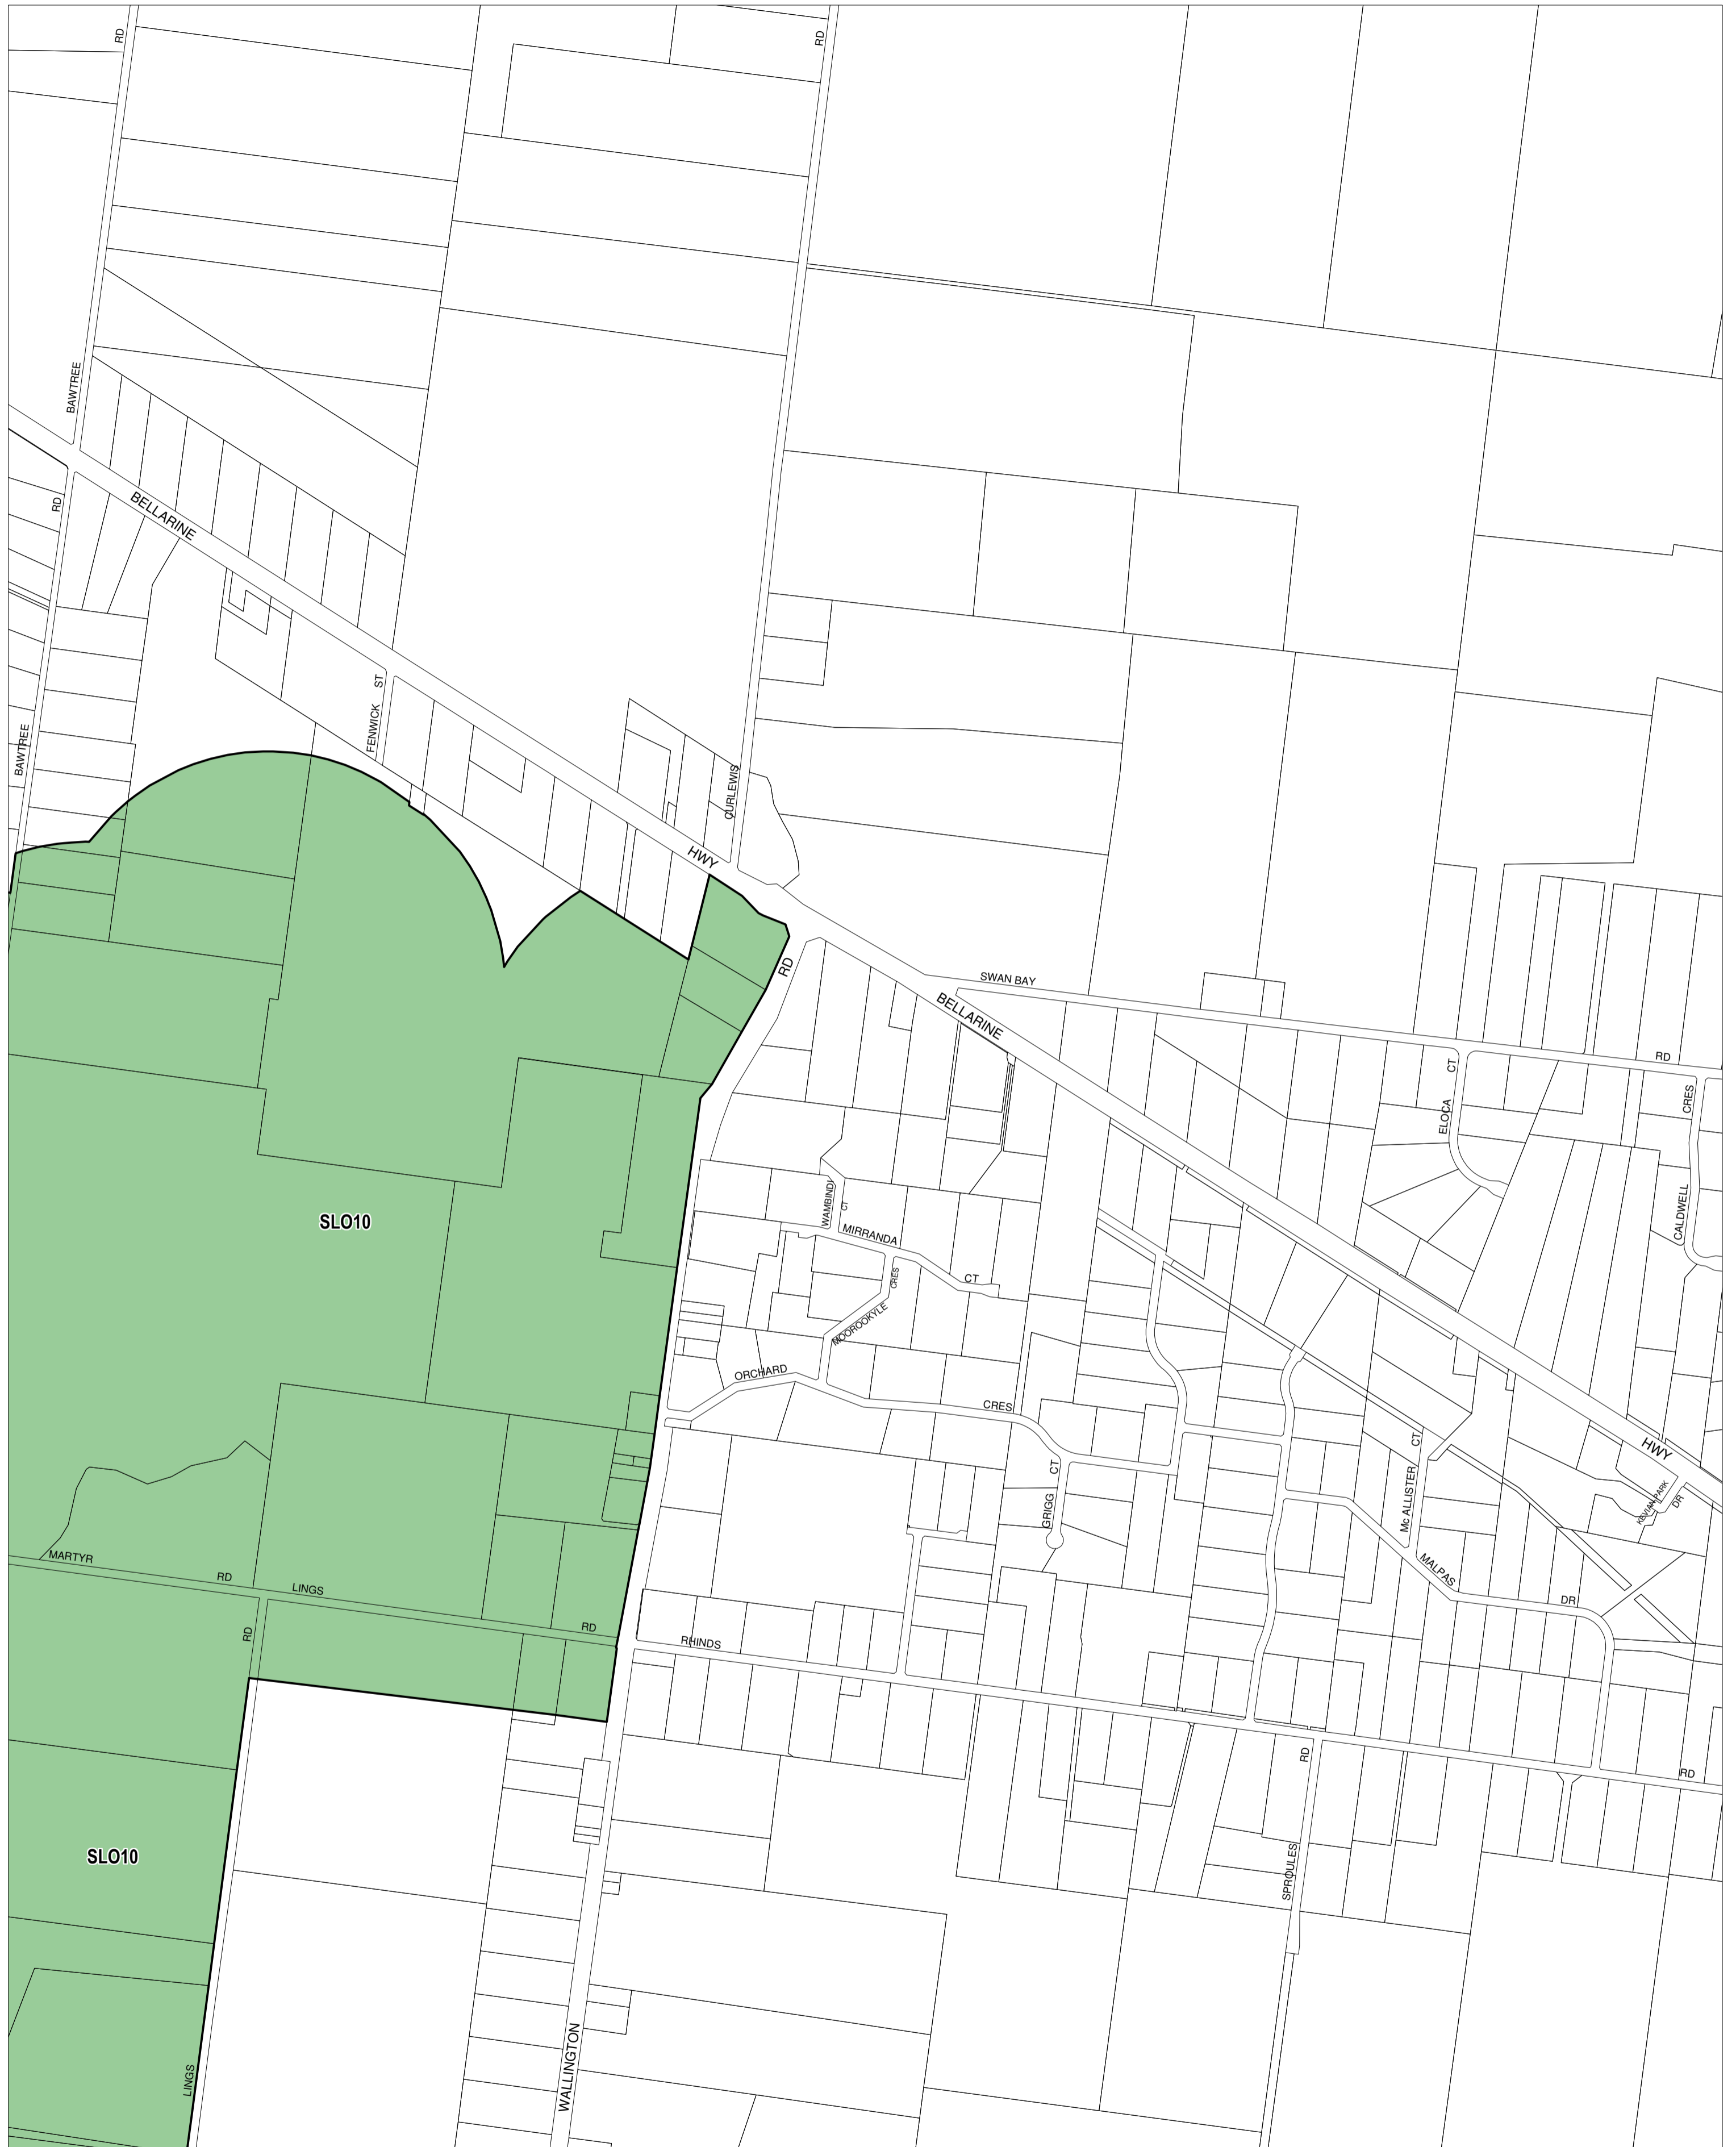

GREATER GEELONG PLANNING SCHEME - LOCAL PROVISION

Overlays

SL010 Significant Landscape Overlay - Schedule 10

AUSTRALIAN MAP GRID ZONE 55

INDEX TO ADJOINING METRIC SERIES MAP

Printed: 10/2/2011

AMENDMENT C177