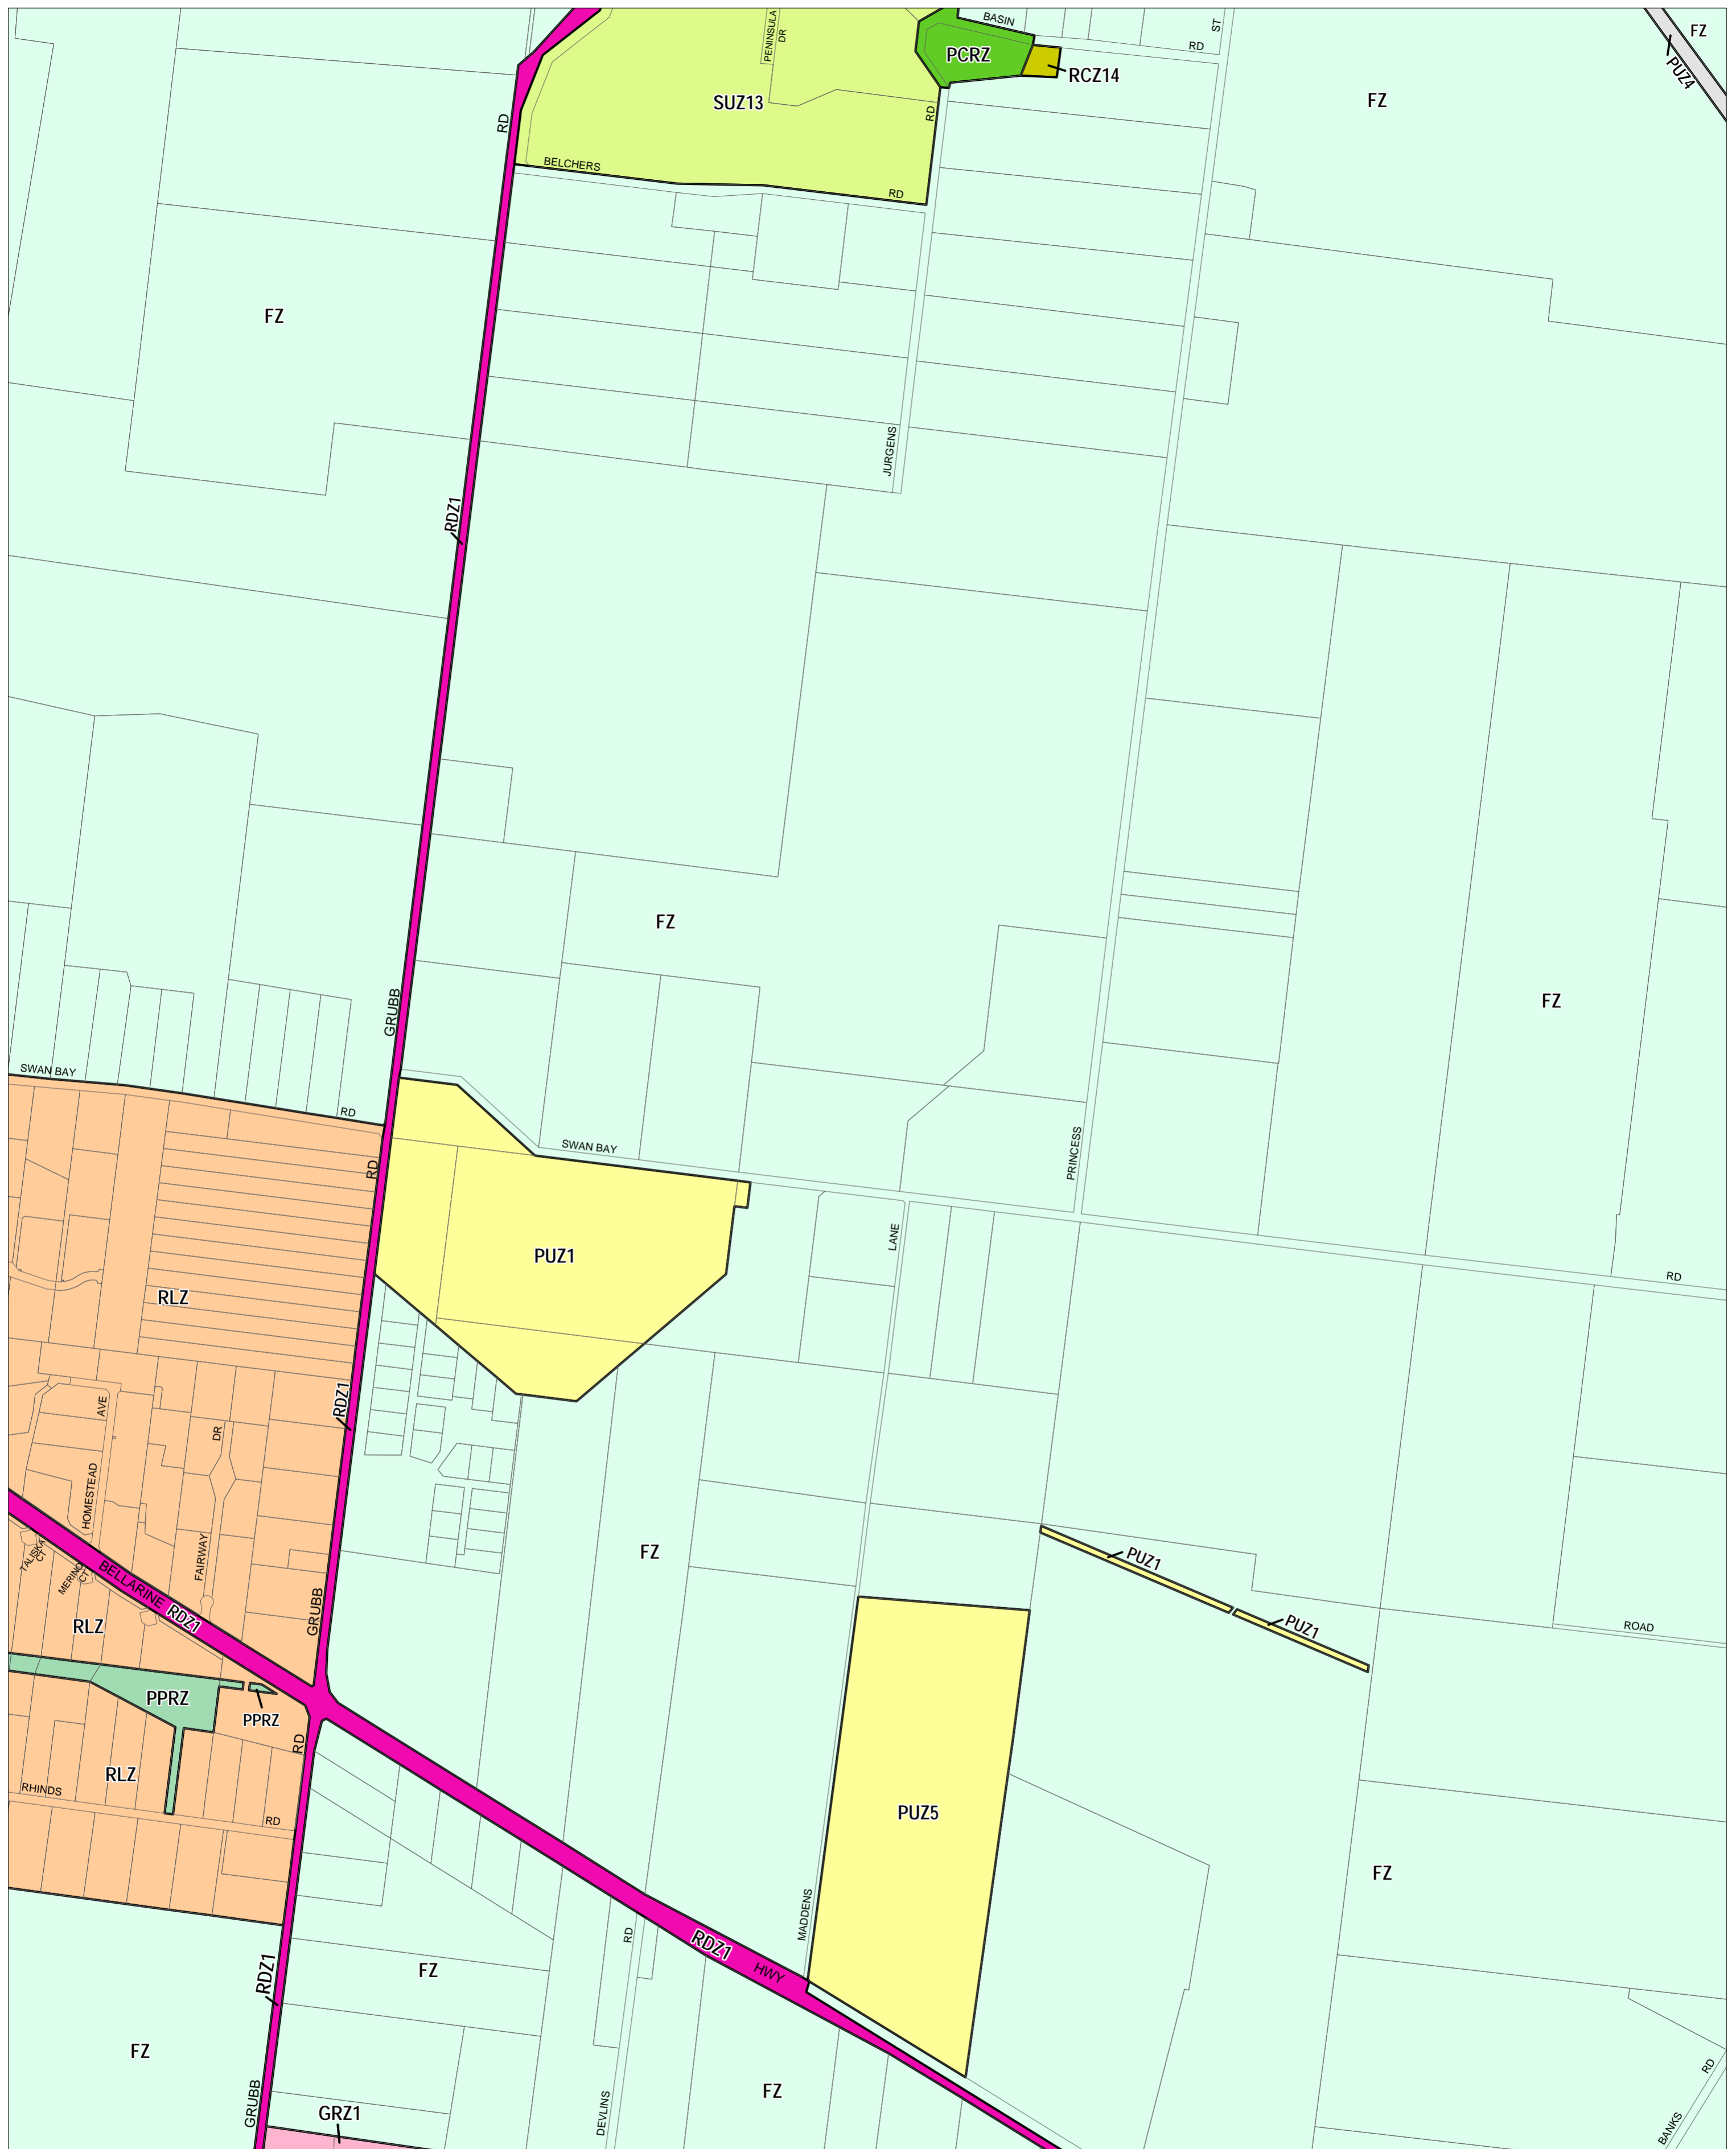

GREATER GEELONG PLANNING SCHEME - LOCAL PROVISION

Public Land		Rural	
PCRZ	Public Conservation And Resource Zone	FZ	Farming Zone
PPRZ	Public Park And Recreation Zone	RCZ14	Rural Conservation Zone - Schedule 14
PUZ5	Public Use Zone - Cemetery/Crematorium	RLZ	Rural Living Zone
PUZ1	Public Use Zone - Service And Utility	SUZ13	Special Purpose Special Use Zone - Schedule 13
PUZ4	Public Use Zone - Transport		
RDZ1	Road Zone - Category 1		
GRZ1	General Residential Zone - Schedule 1		

200 0 200 400 600 800 1000 m

AUSTRALIAN MAP GRID ZONE 55

INDEX TO ADJOINING METRIC SERIES MAP

1	2	3	4
5	6	7	8
9	10	11	12
13	14	15	16
17	18	19	20
21	22	23	24
25	26	27	28
29	30	31	32
33	34	35	36
37	38	39	40
41	42	43	44
45	46	47	48
49	50	51	52
53	54	55	56
57	58	59	60
61	62	63	64
65	66	67	68
69	70	71	72
73	74	75	76
77	78	79	80
81	82	83	84
85	86	87	88
89	90	91	92

Printed: 7/11/2014

AMENDMENT C300