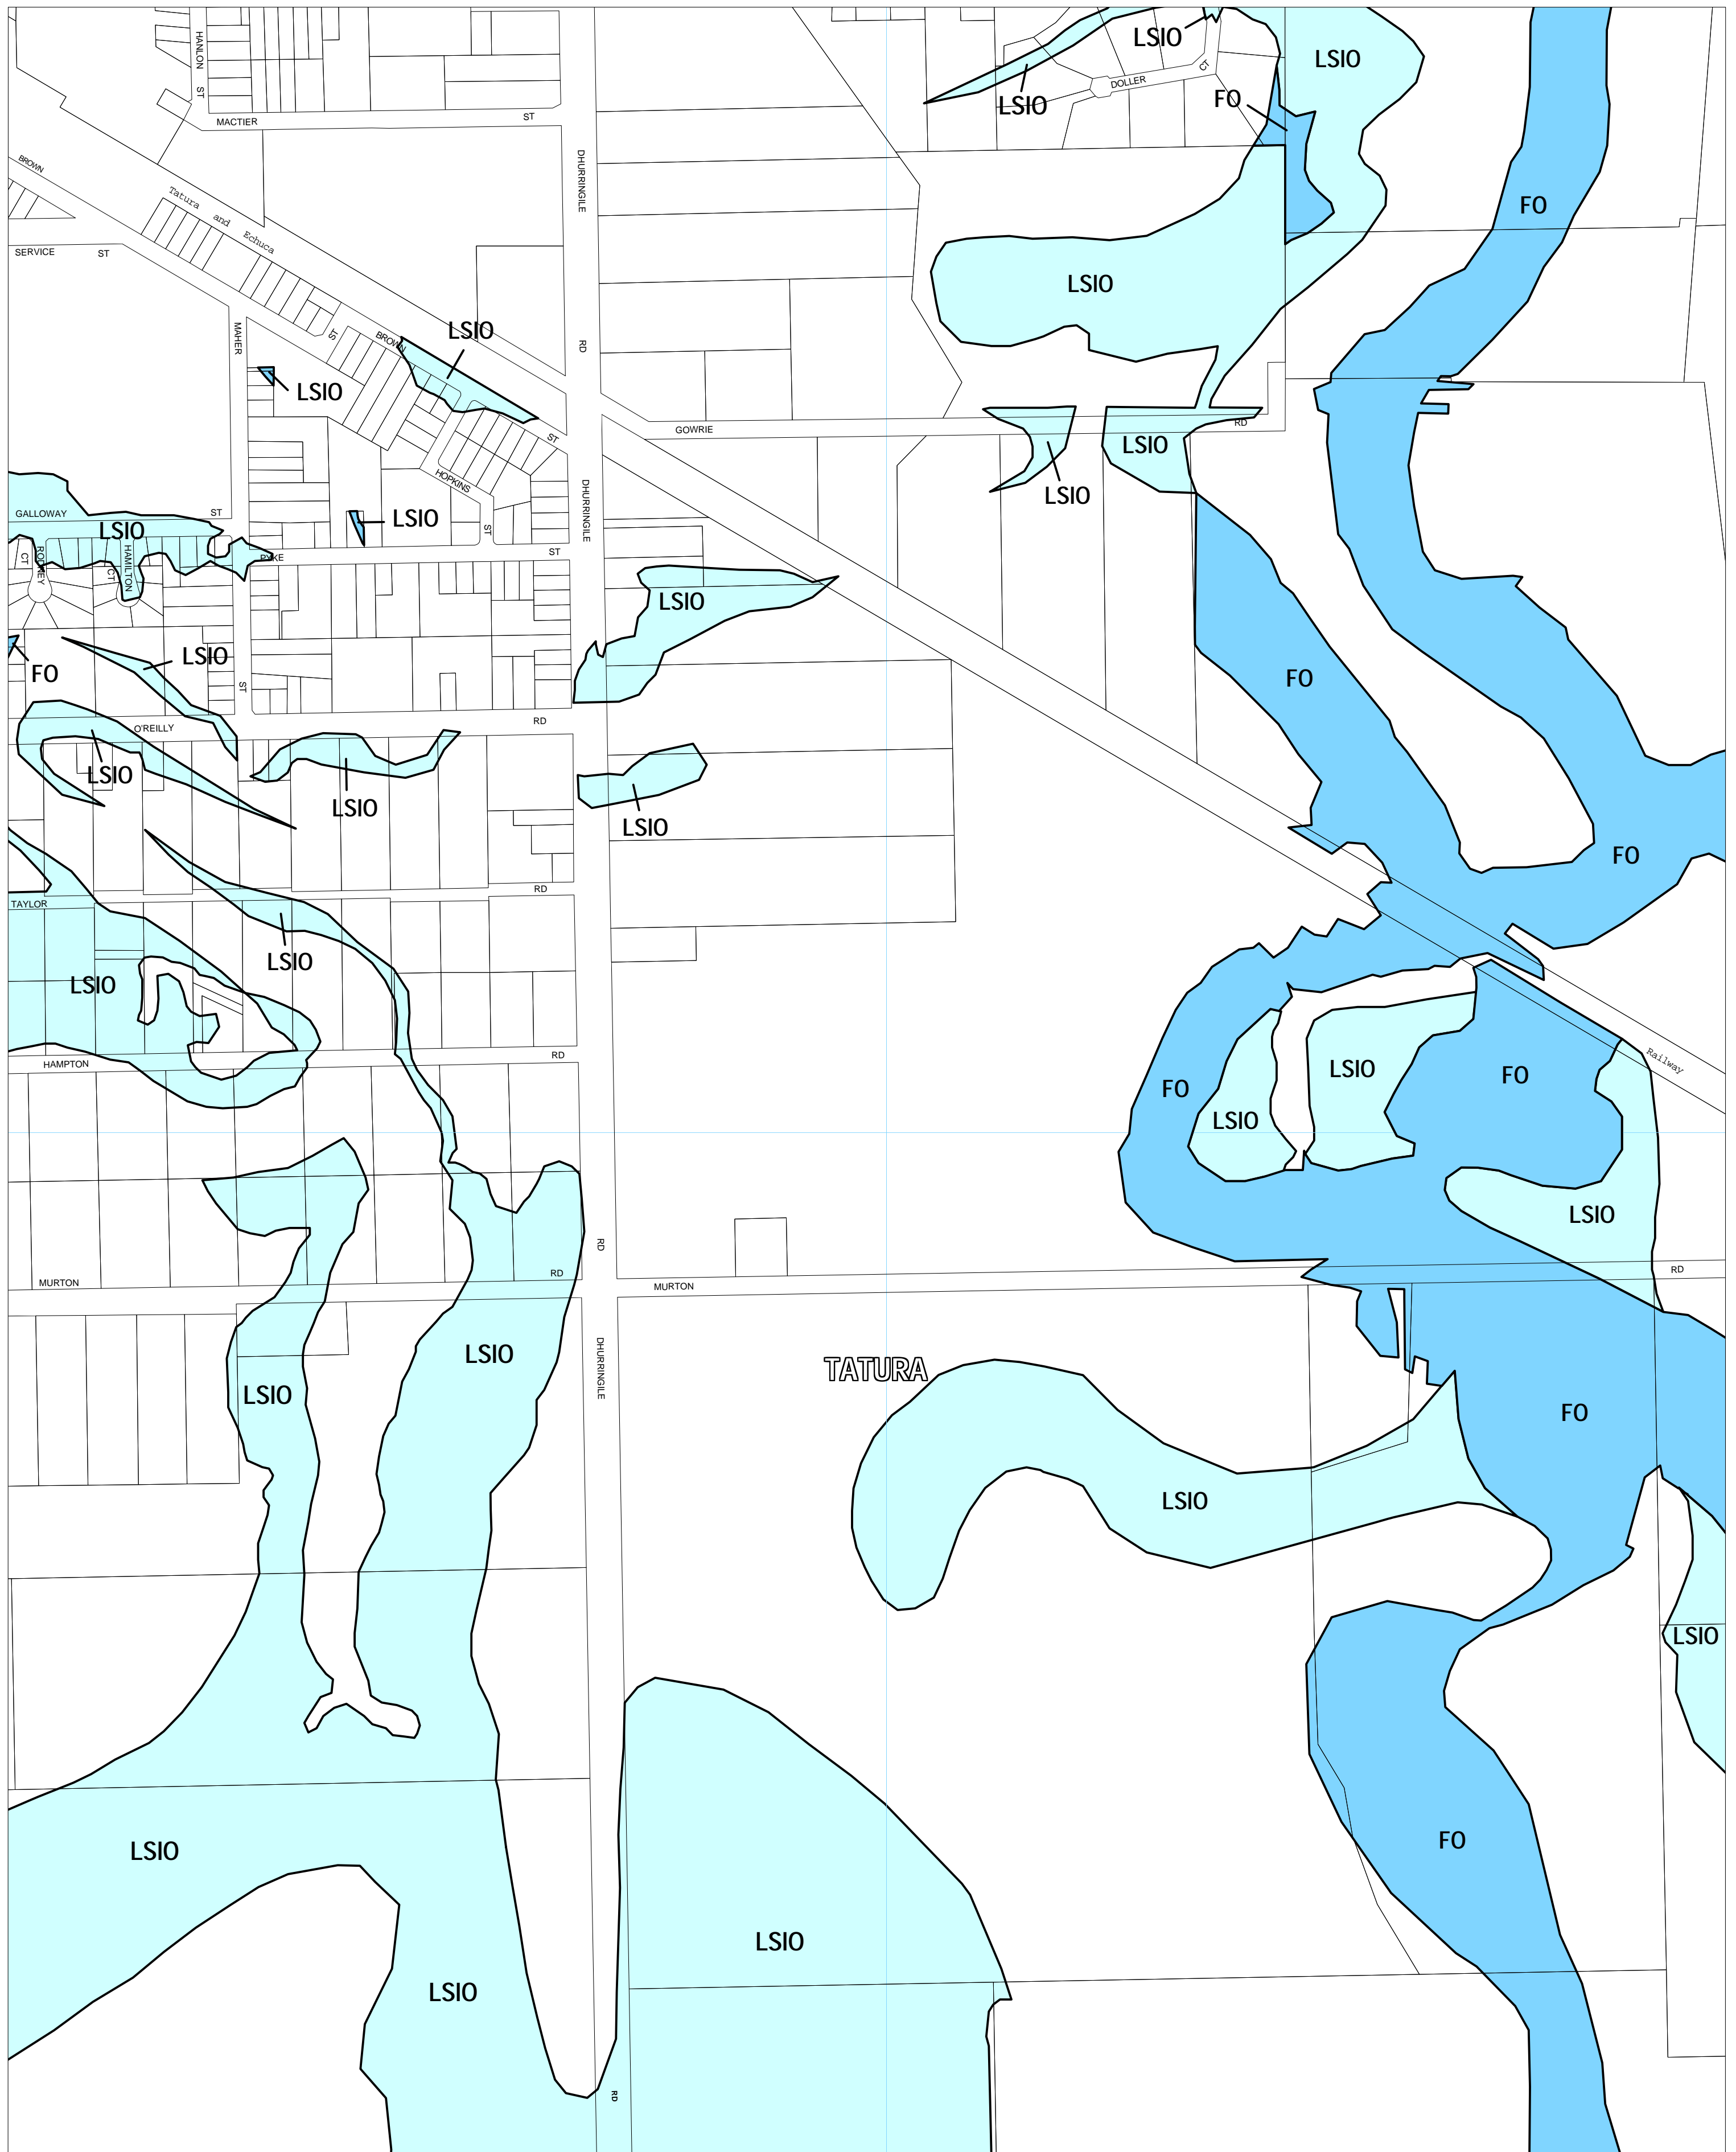

GREATER SHEPPARTON PLANNING SCHEME - LOCAL PROVISION

Printed: 16/6/2008

AMENDMENT C77