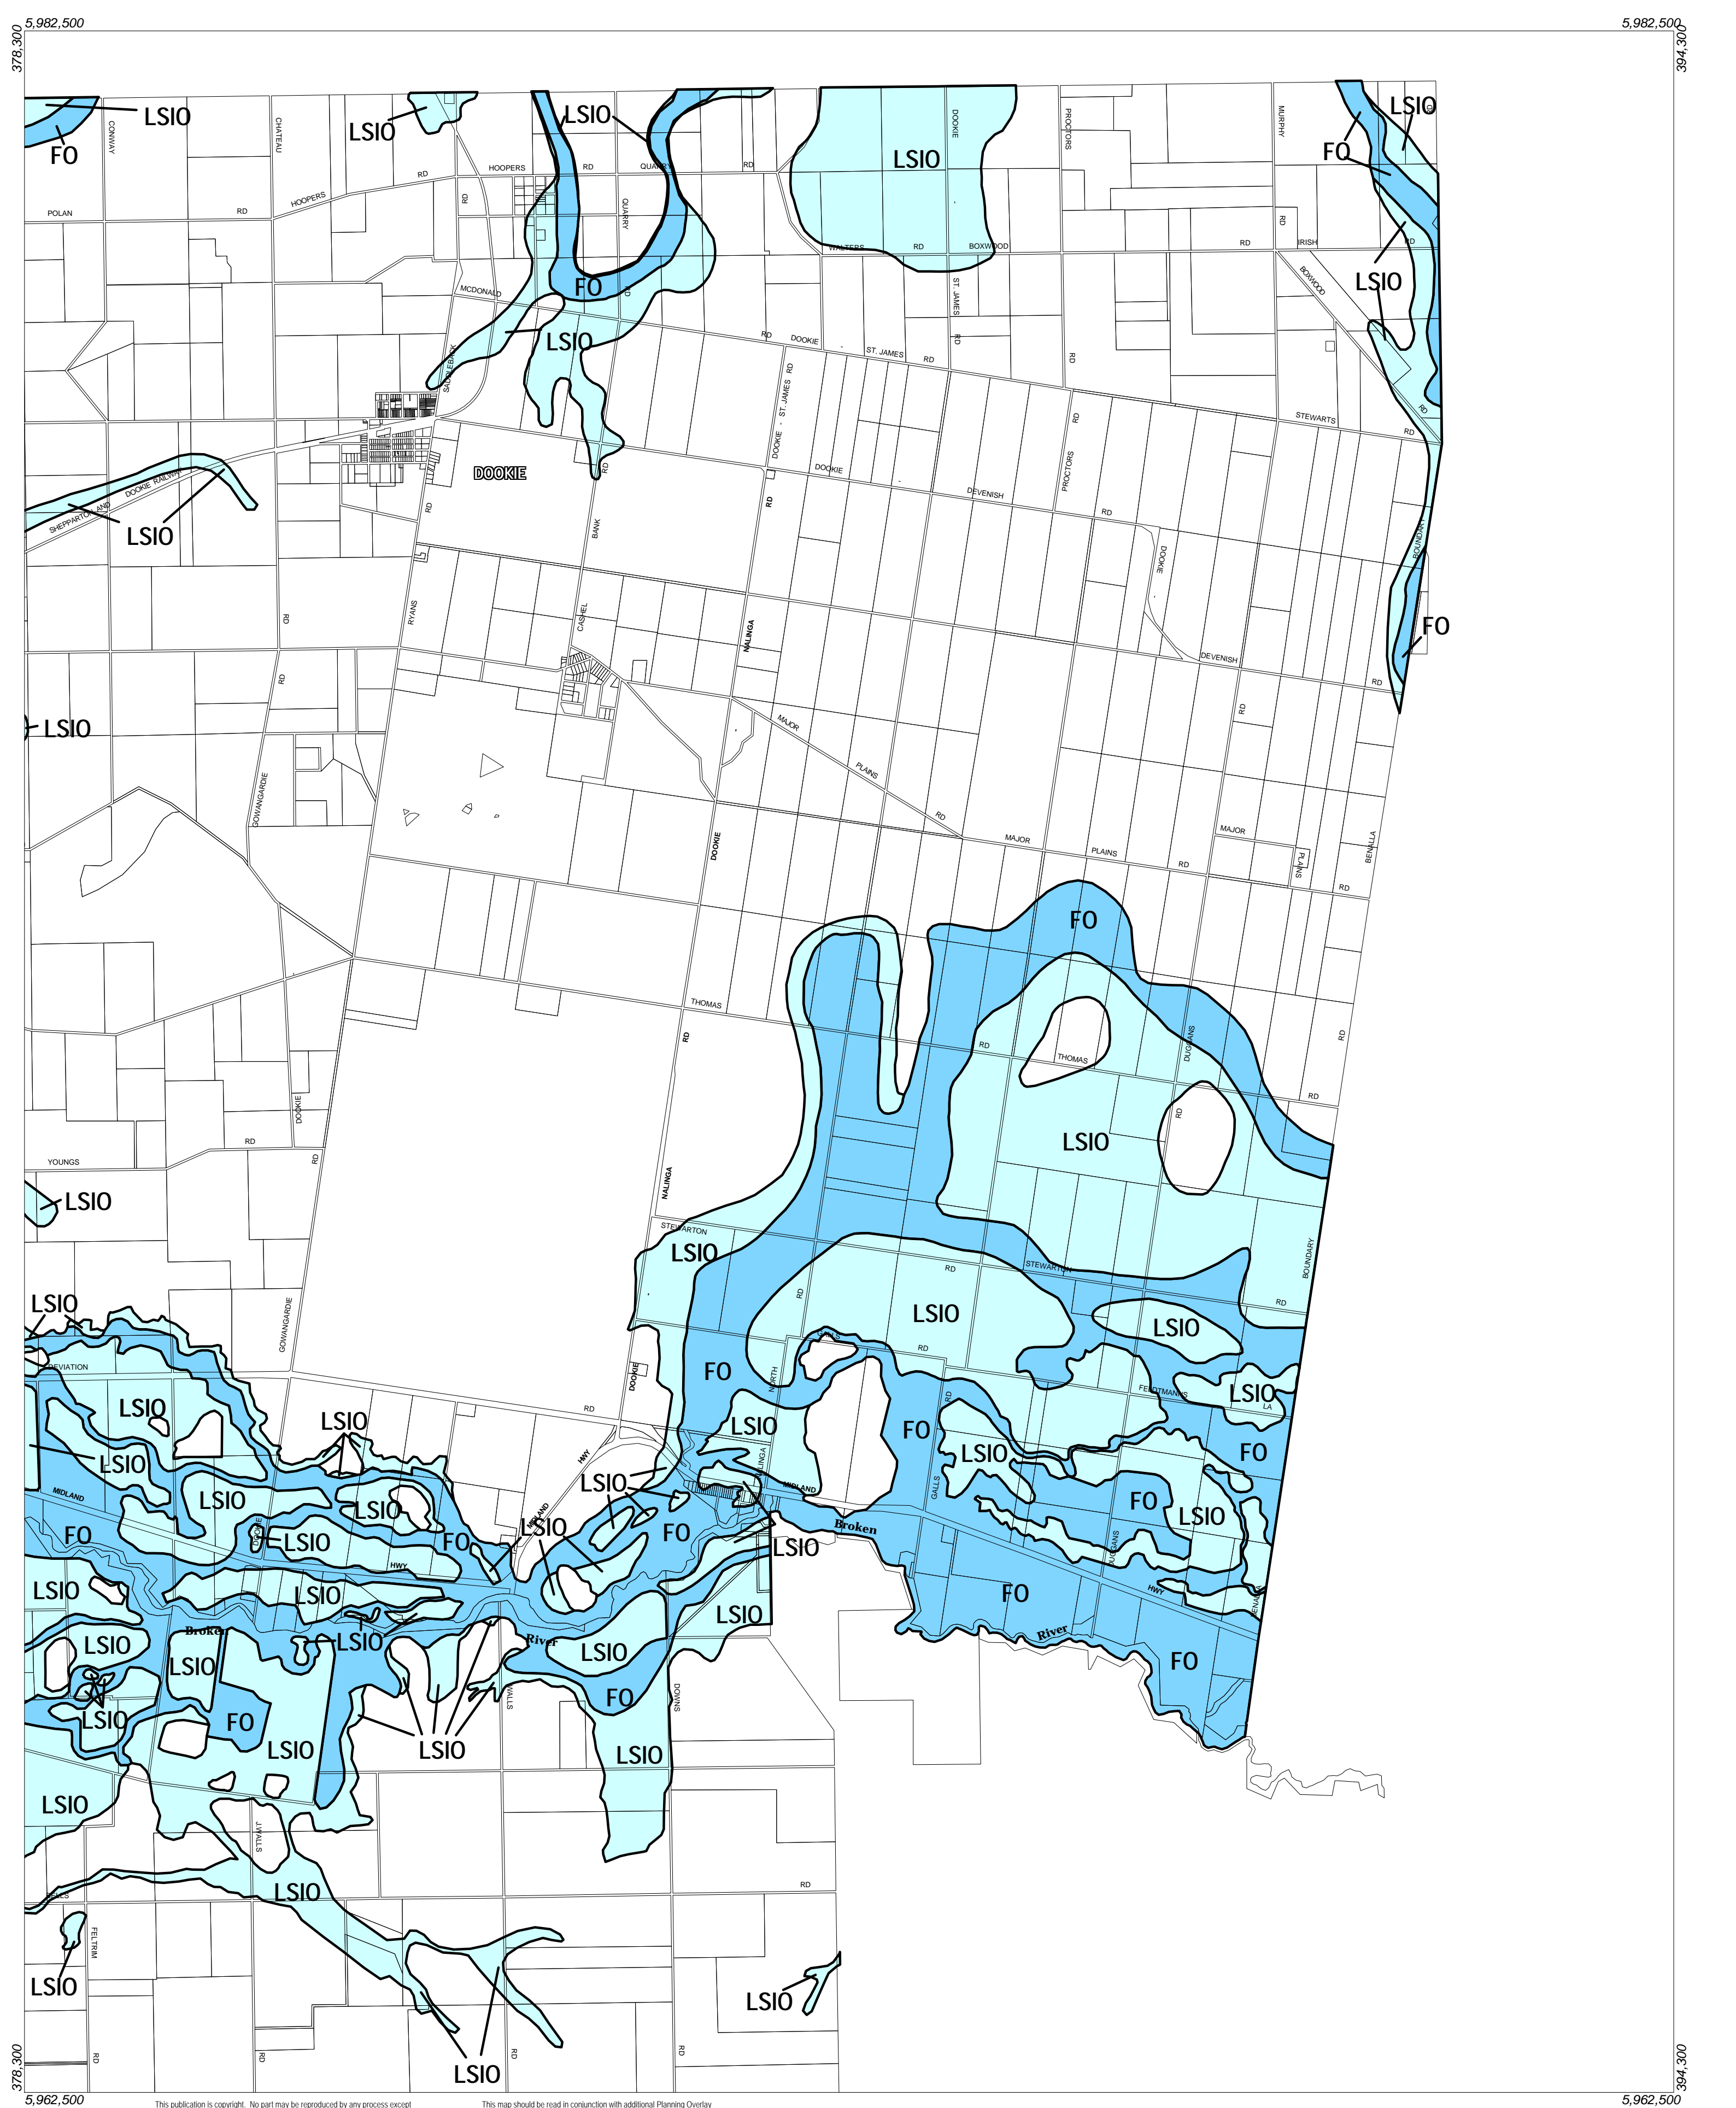

GREATER SHEPPARTON PLANNING SCHEME - LOCAL PROVISION

Overlays

- FO Floodway Overlay
- LSIO Land Subject To Inundation Overlay

Amendment C23 Part 1
Printed: 7/6/2004