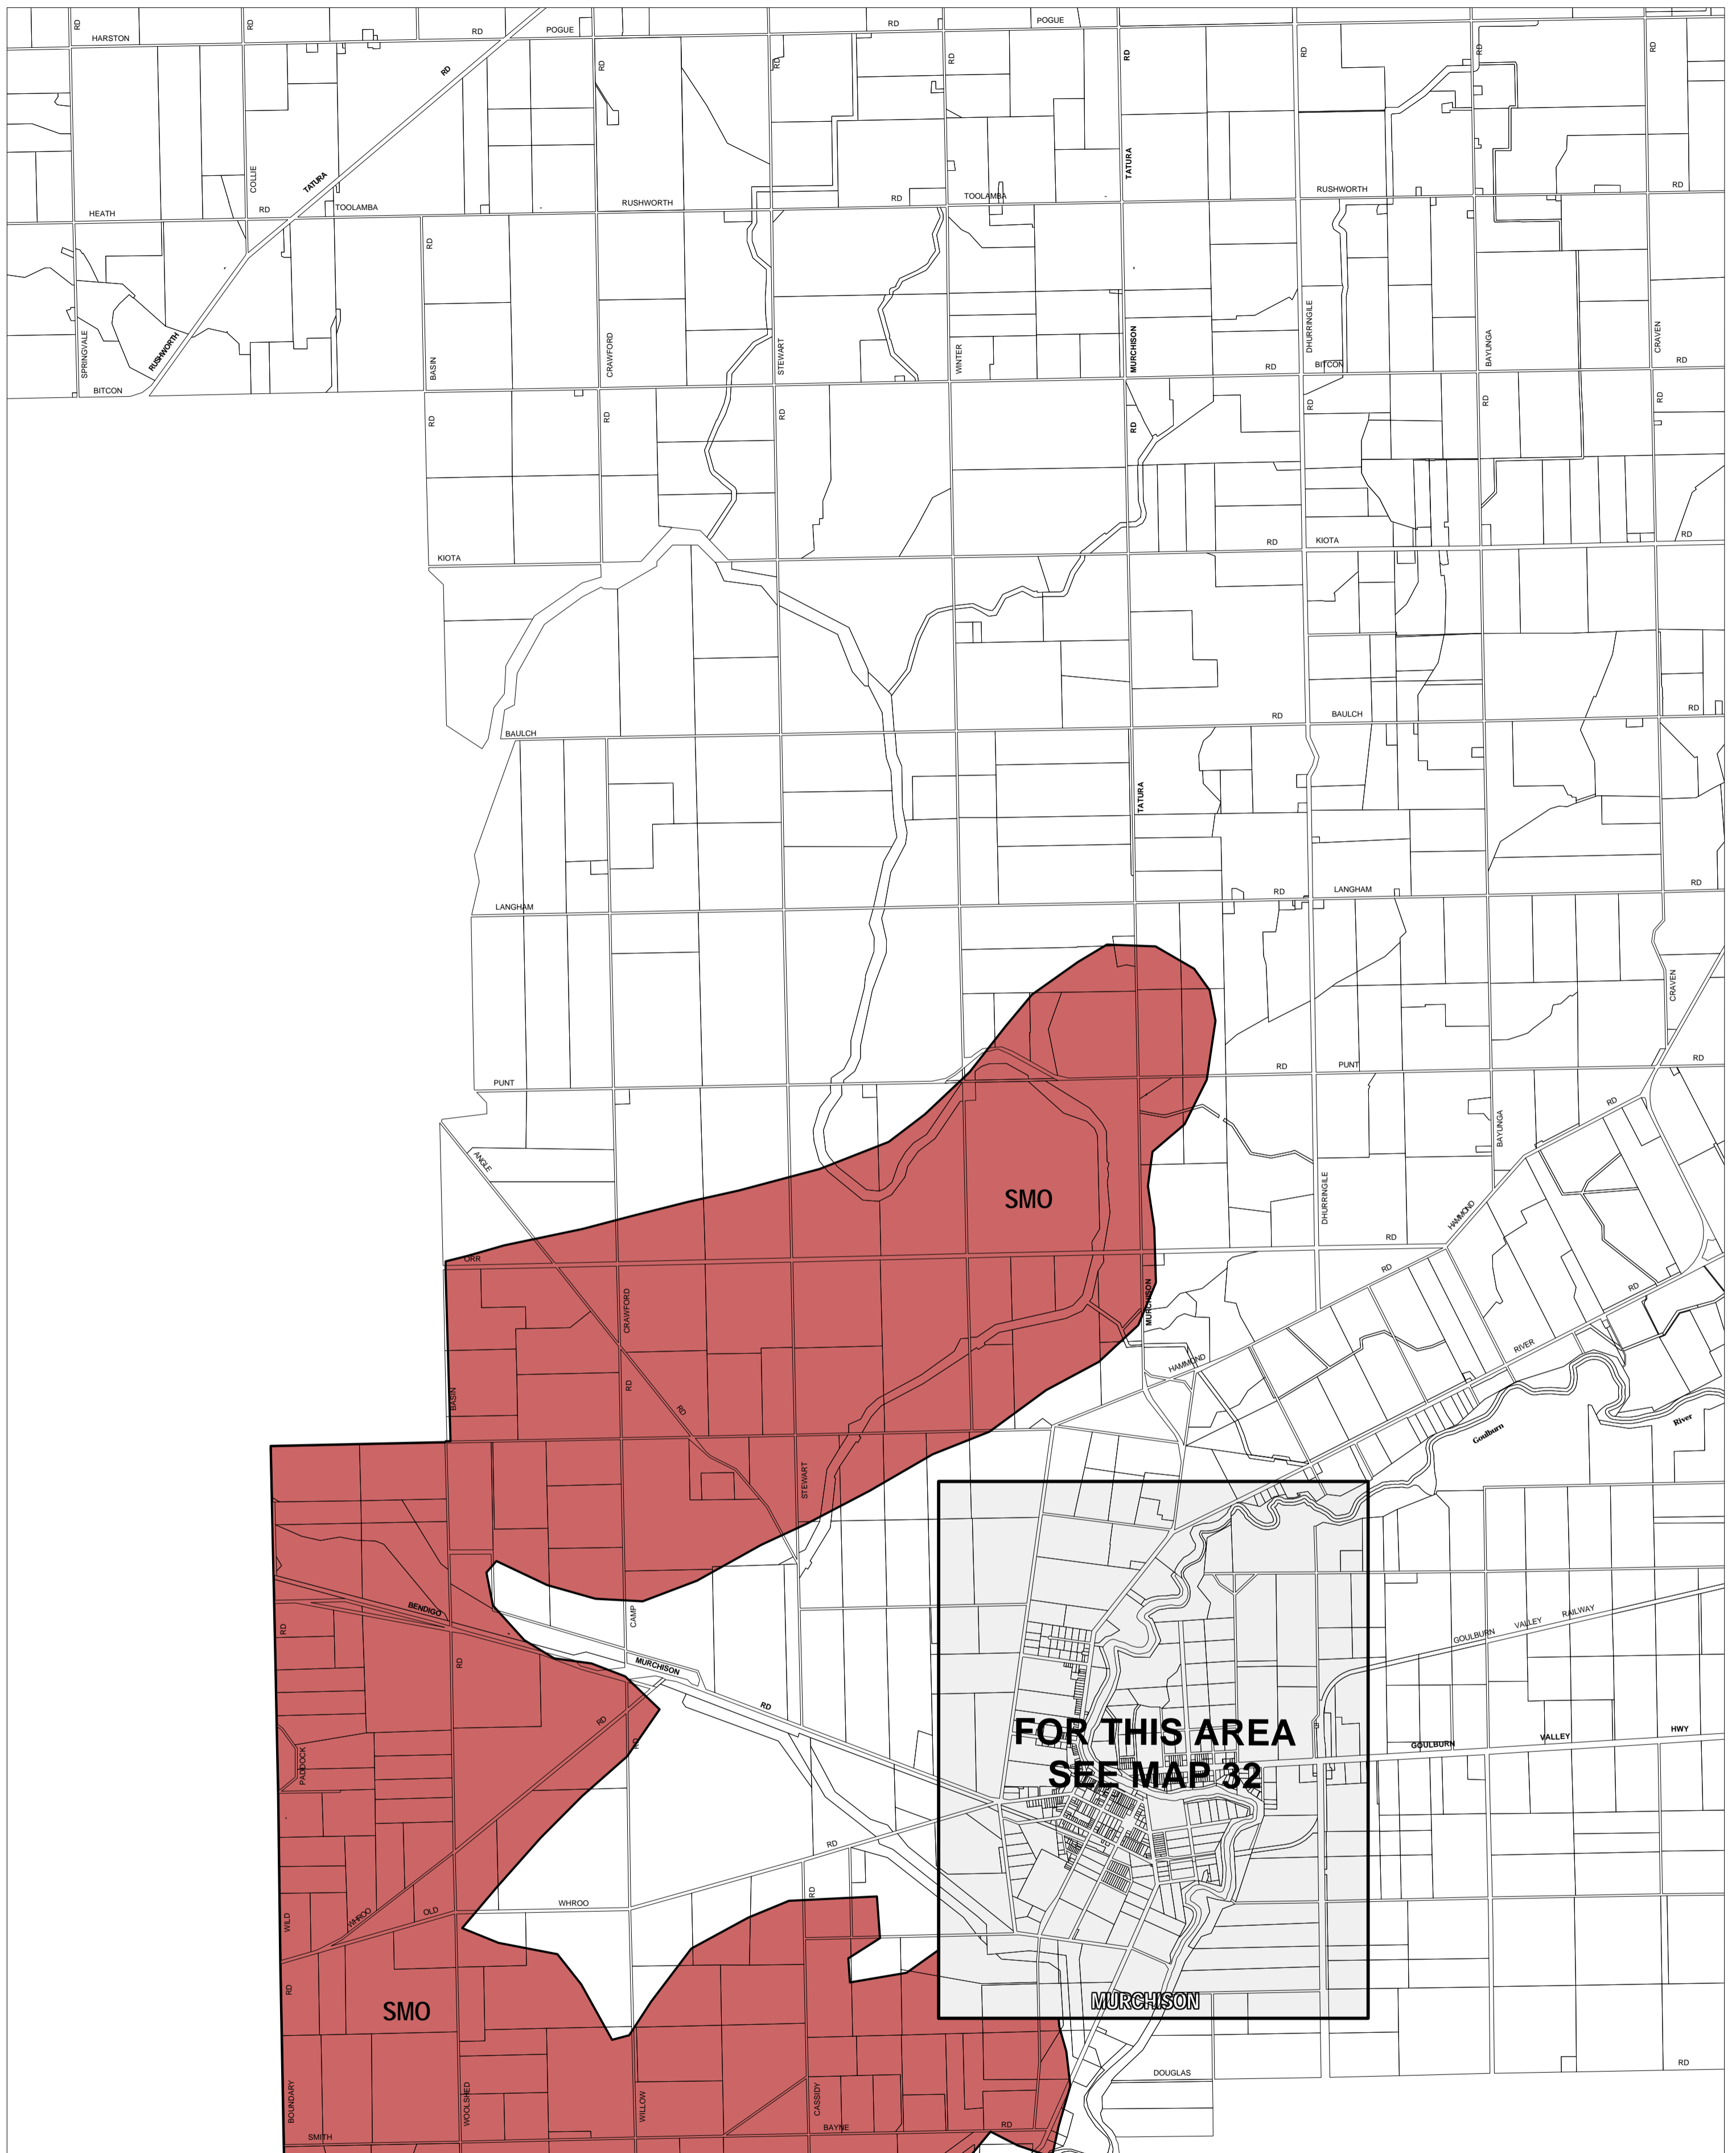

GREATER SHEPPARTON PLANNING SCHEME - LOCAL PROVISION

Overlays

SMO Salinity Management Overlay

AUSTRALIAN MAP GRID ZONE 55

INDEX TO ADJOINING METRIC SERIES MAP

Printed: 31/7/2007