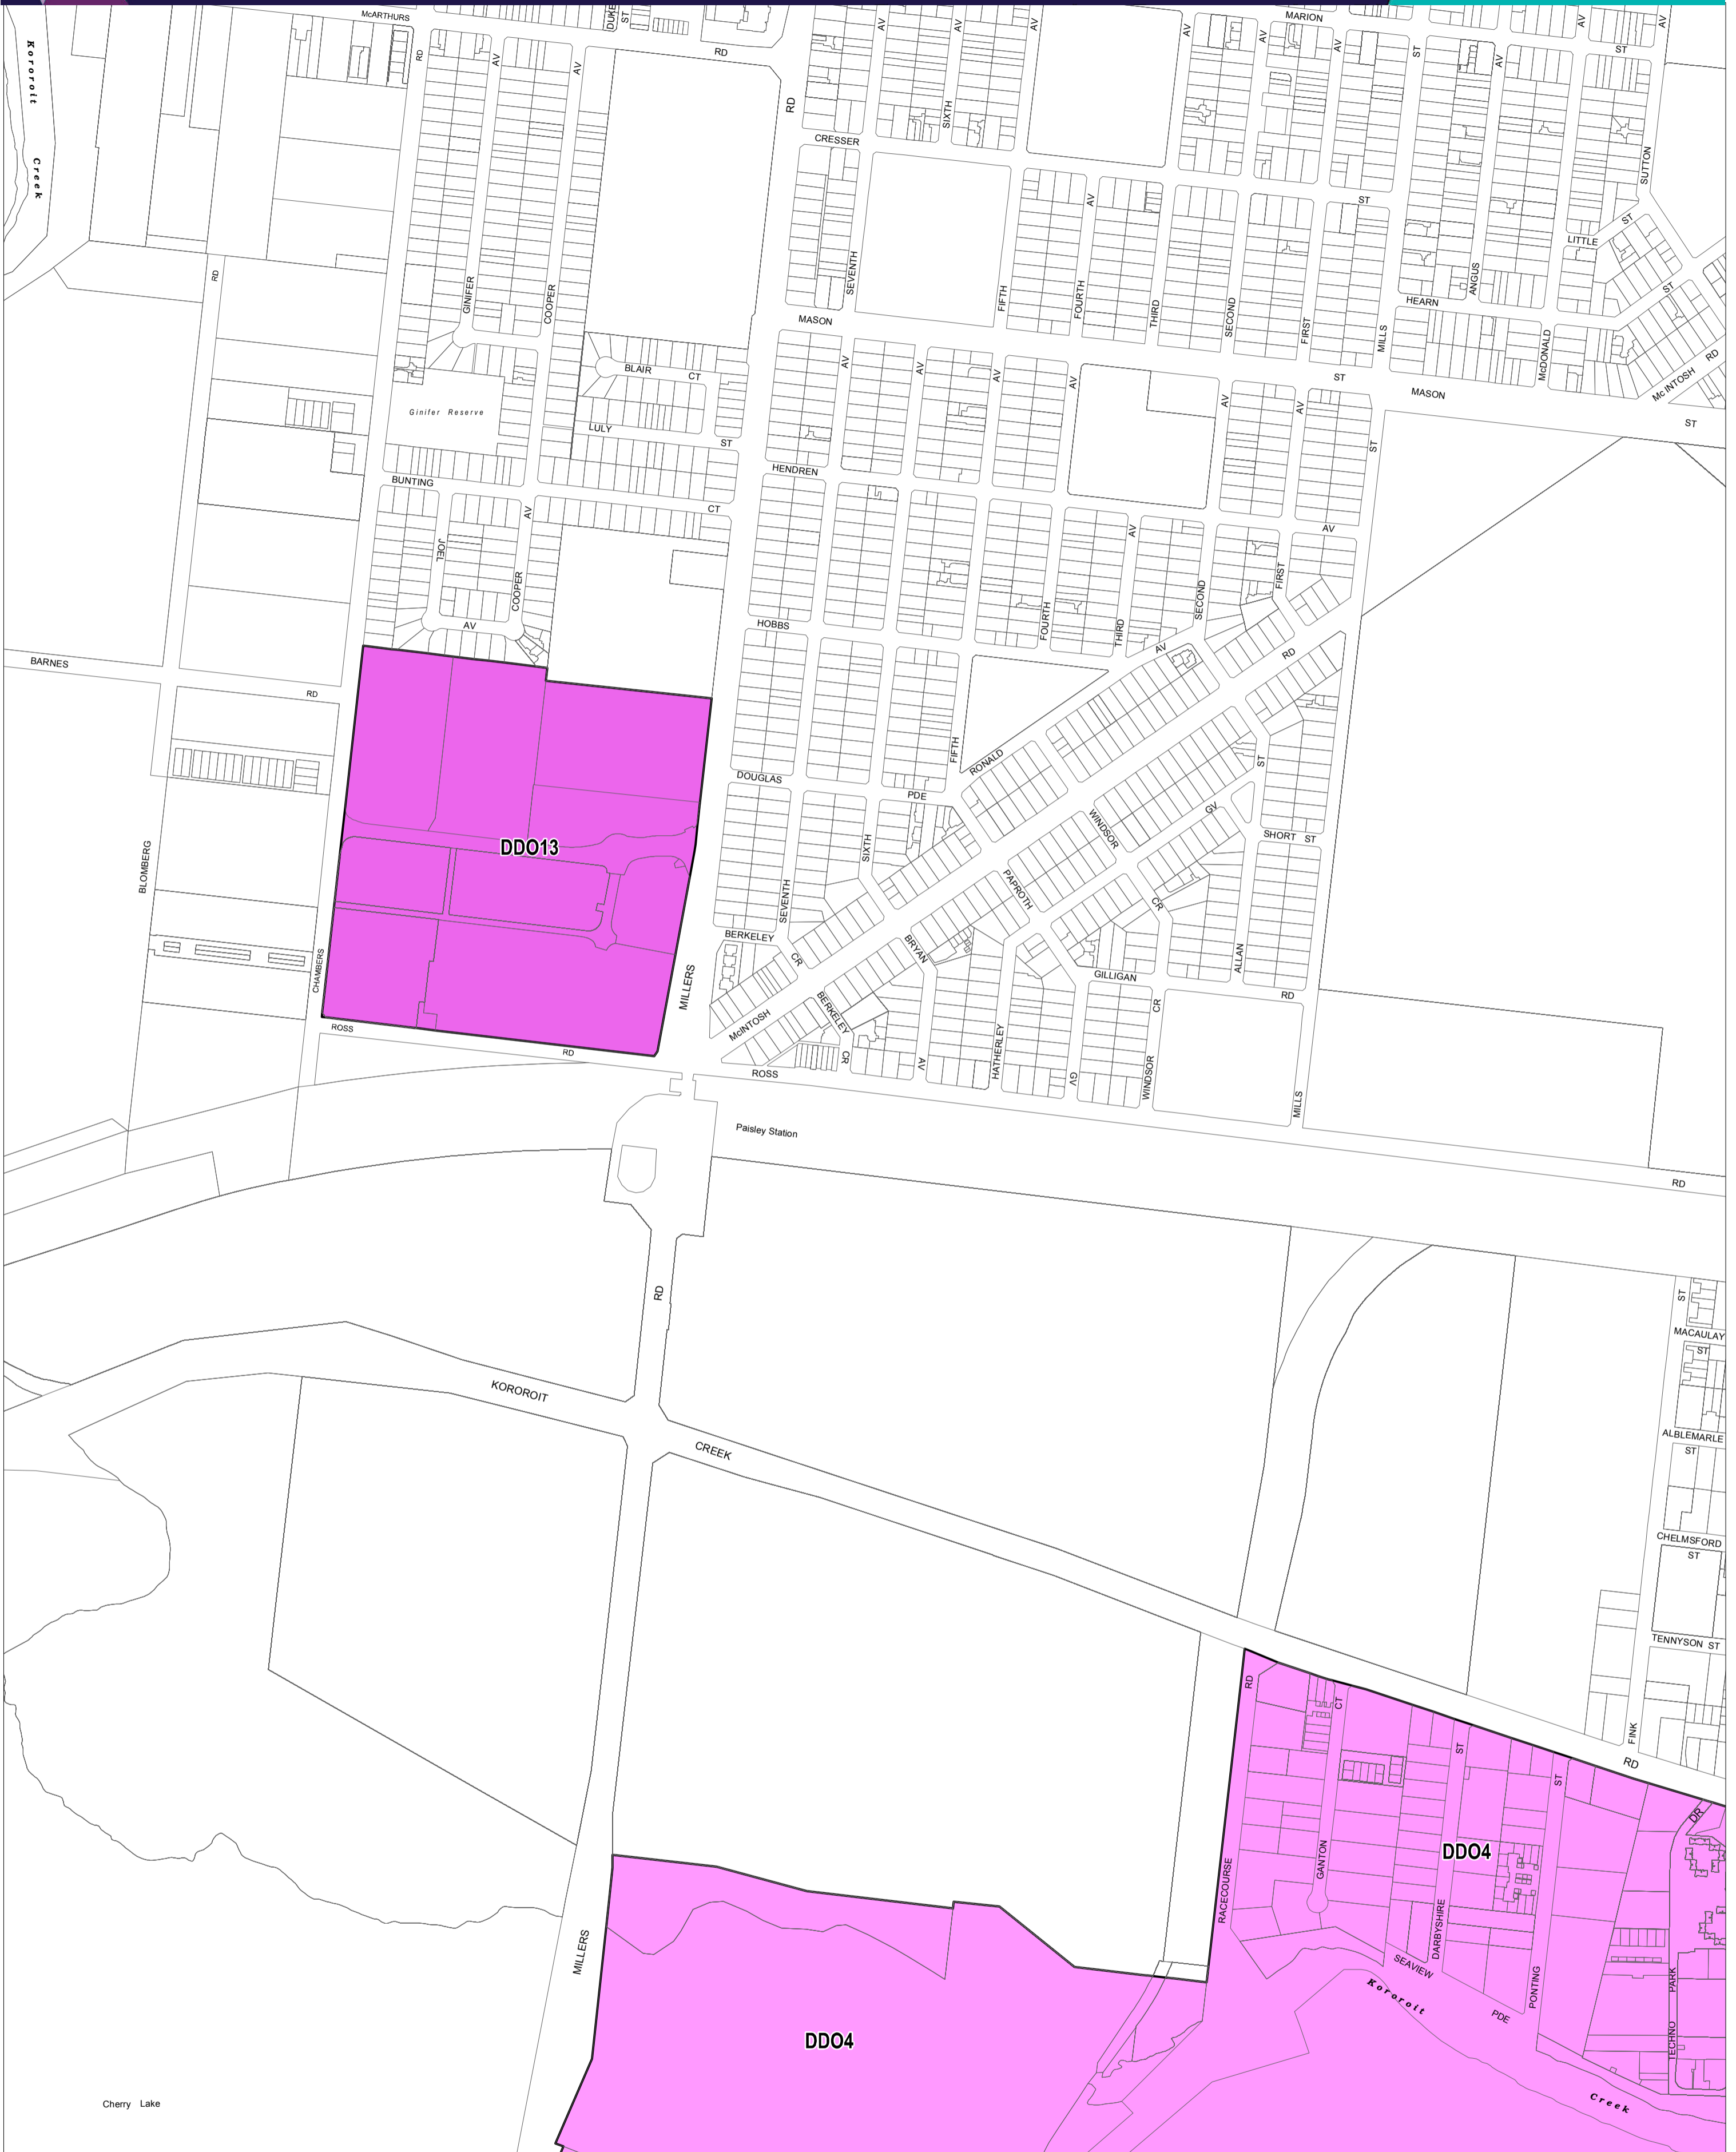

HOBSONS BAY PLANNING SCHEME - LOCAL PROVISION

1. **Overlays**
2. DDO13 Design And Development Overlay - Schedule 13
   - DDO4 Design And Development Overlay - Schedule 4

Municipal Boundary (if shown)

AUSTRALIAN MAP GRID ZONE 55

PREPARED BY: Planning Mapping Services

INDEX TO ADJOINING SCHEME MAPS

Printed: 25/6/2018

AMENDMENT C109

VICTORIA
State Government

Environment,
Land, Water
and Planning