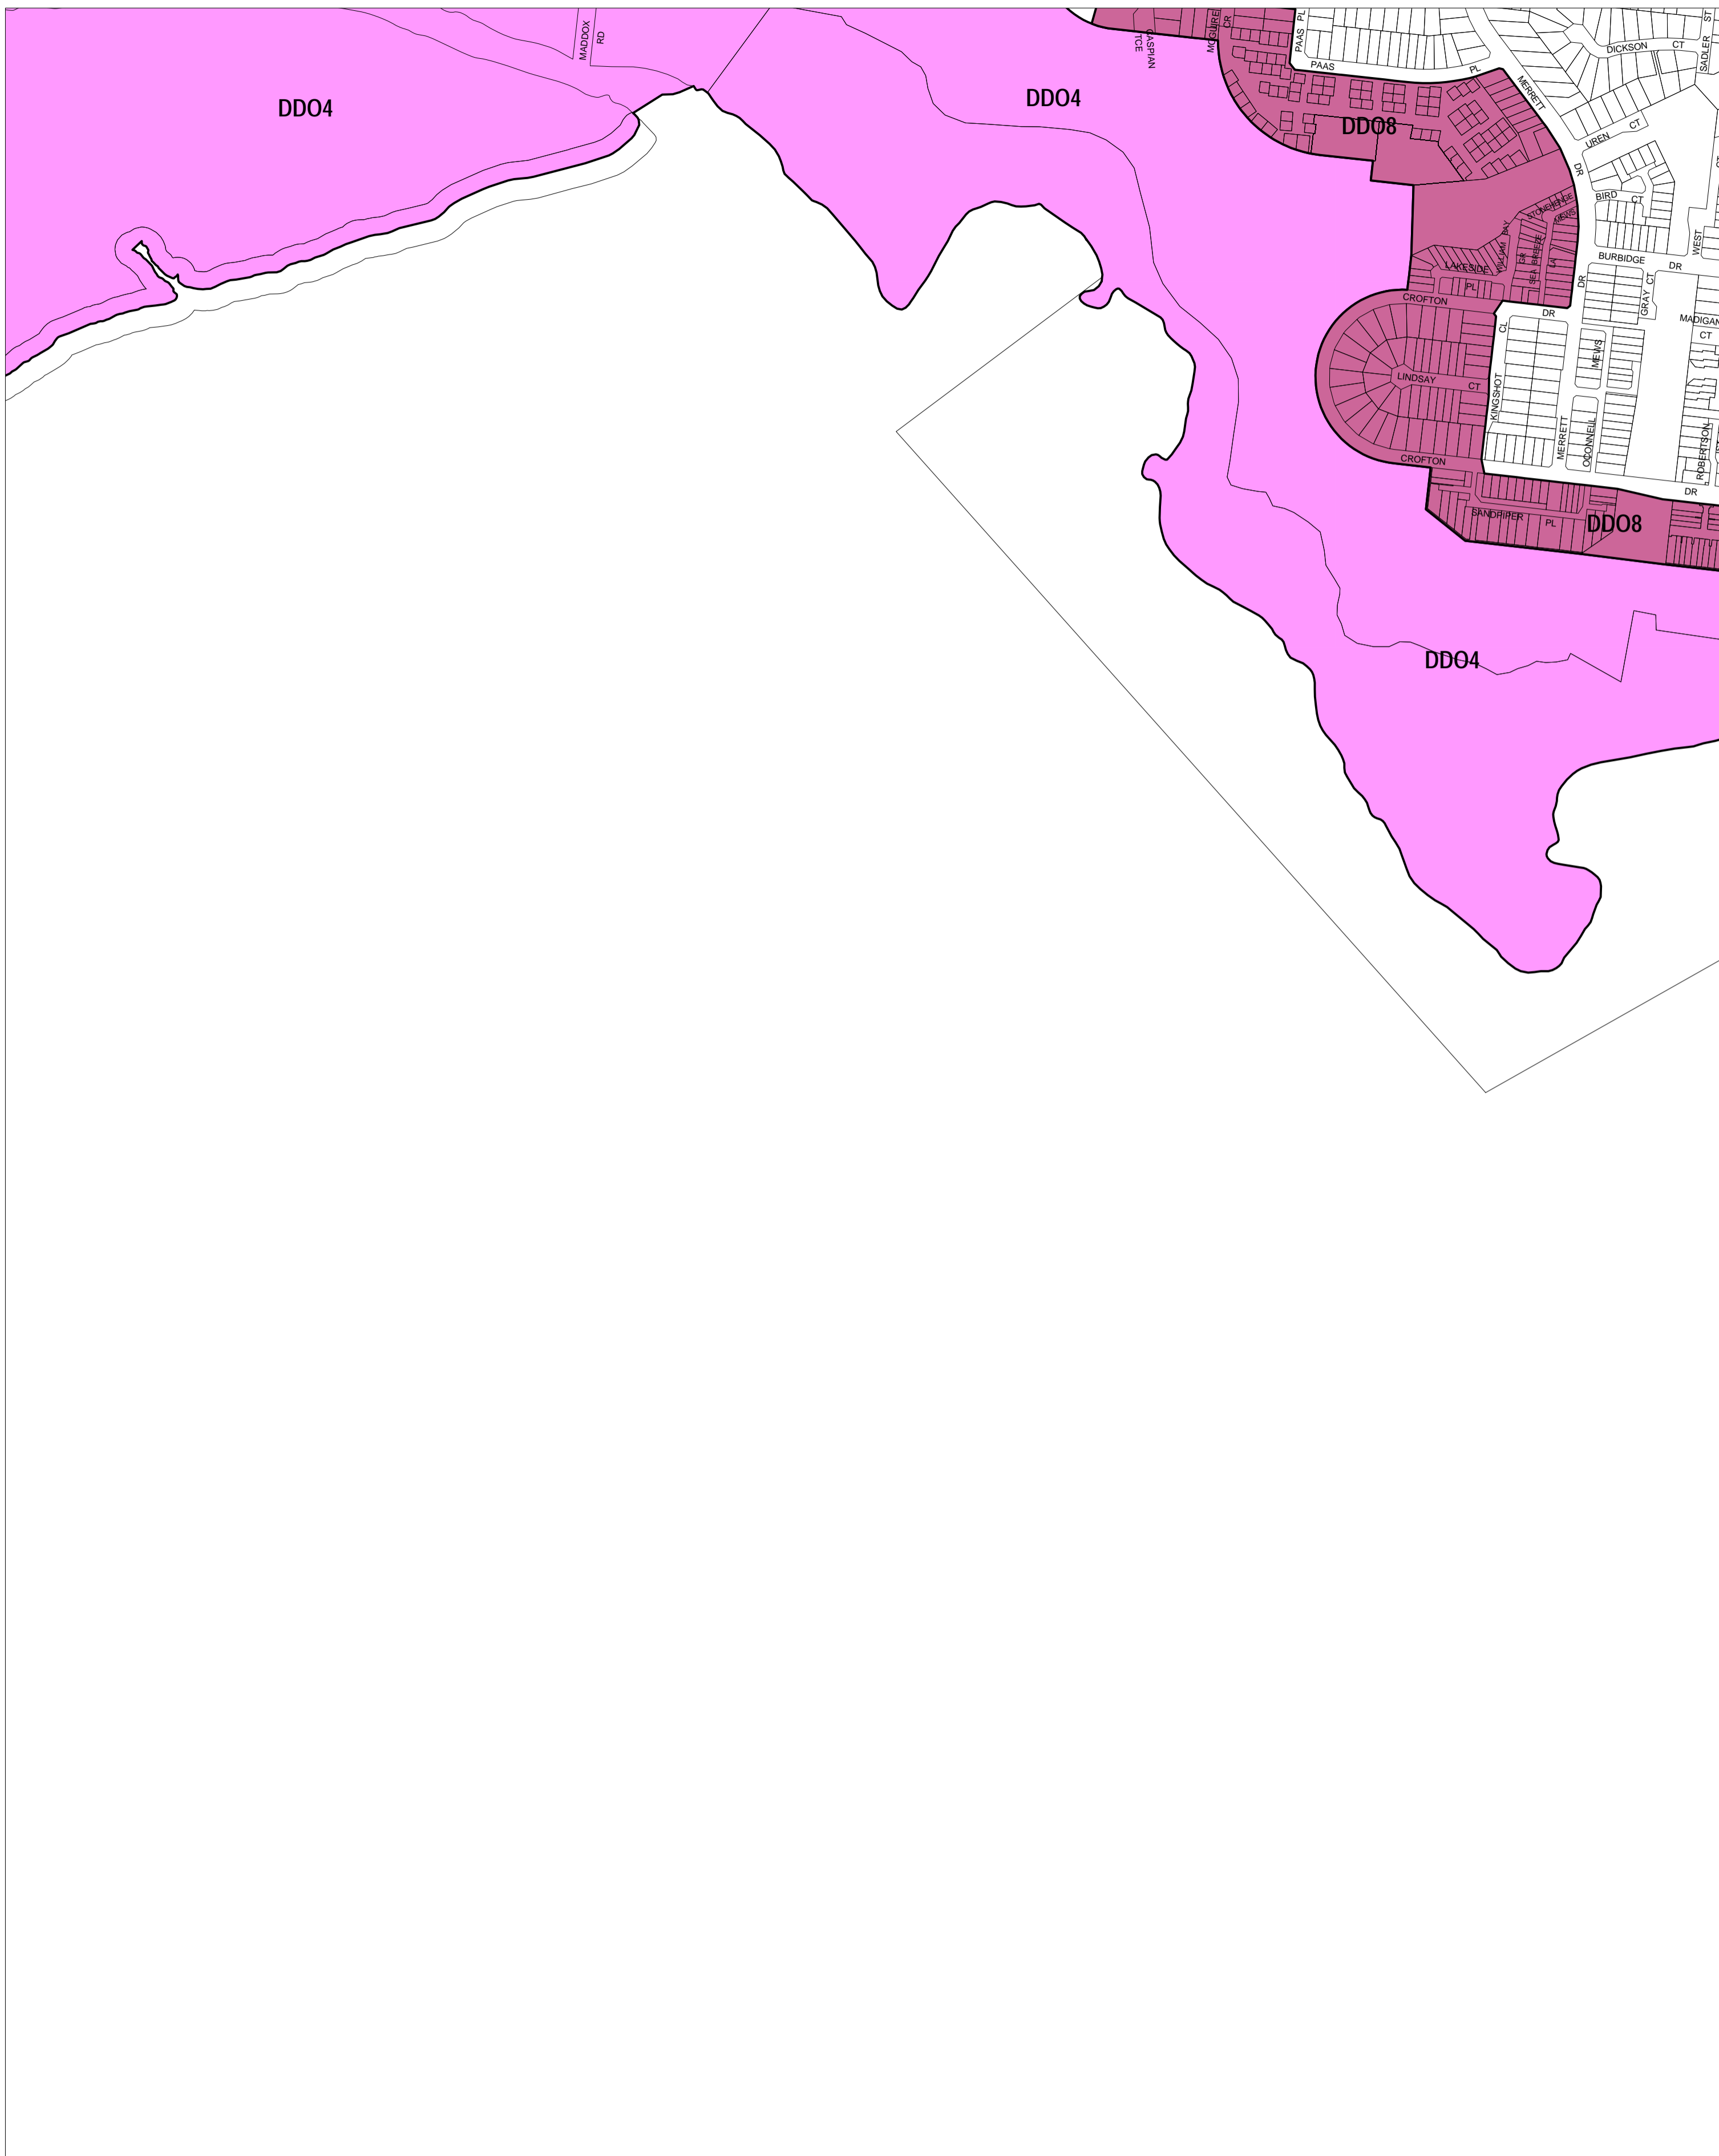

HOBSONS BAY PLANNING SCHEME - LOCAL PROVISION

Overlays

- Design And Development Overlay - Schedule 4
- Design And Development Overlay - Schedule 8

AUSTRALIAN MAP GRID ZONE 55

INDEX TO ADJOINING METRIC SERIES MAP

Printed: 17/3/2008

AMENDMENT C36