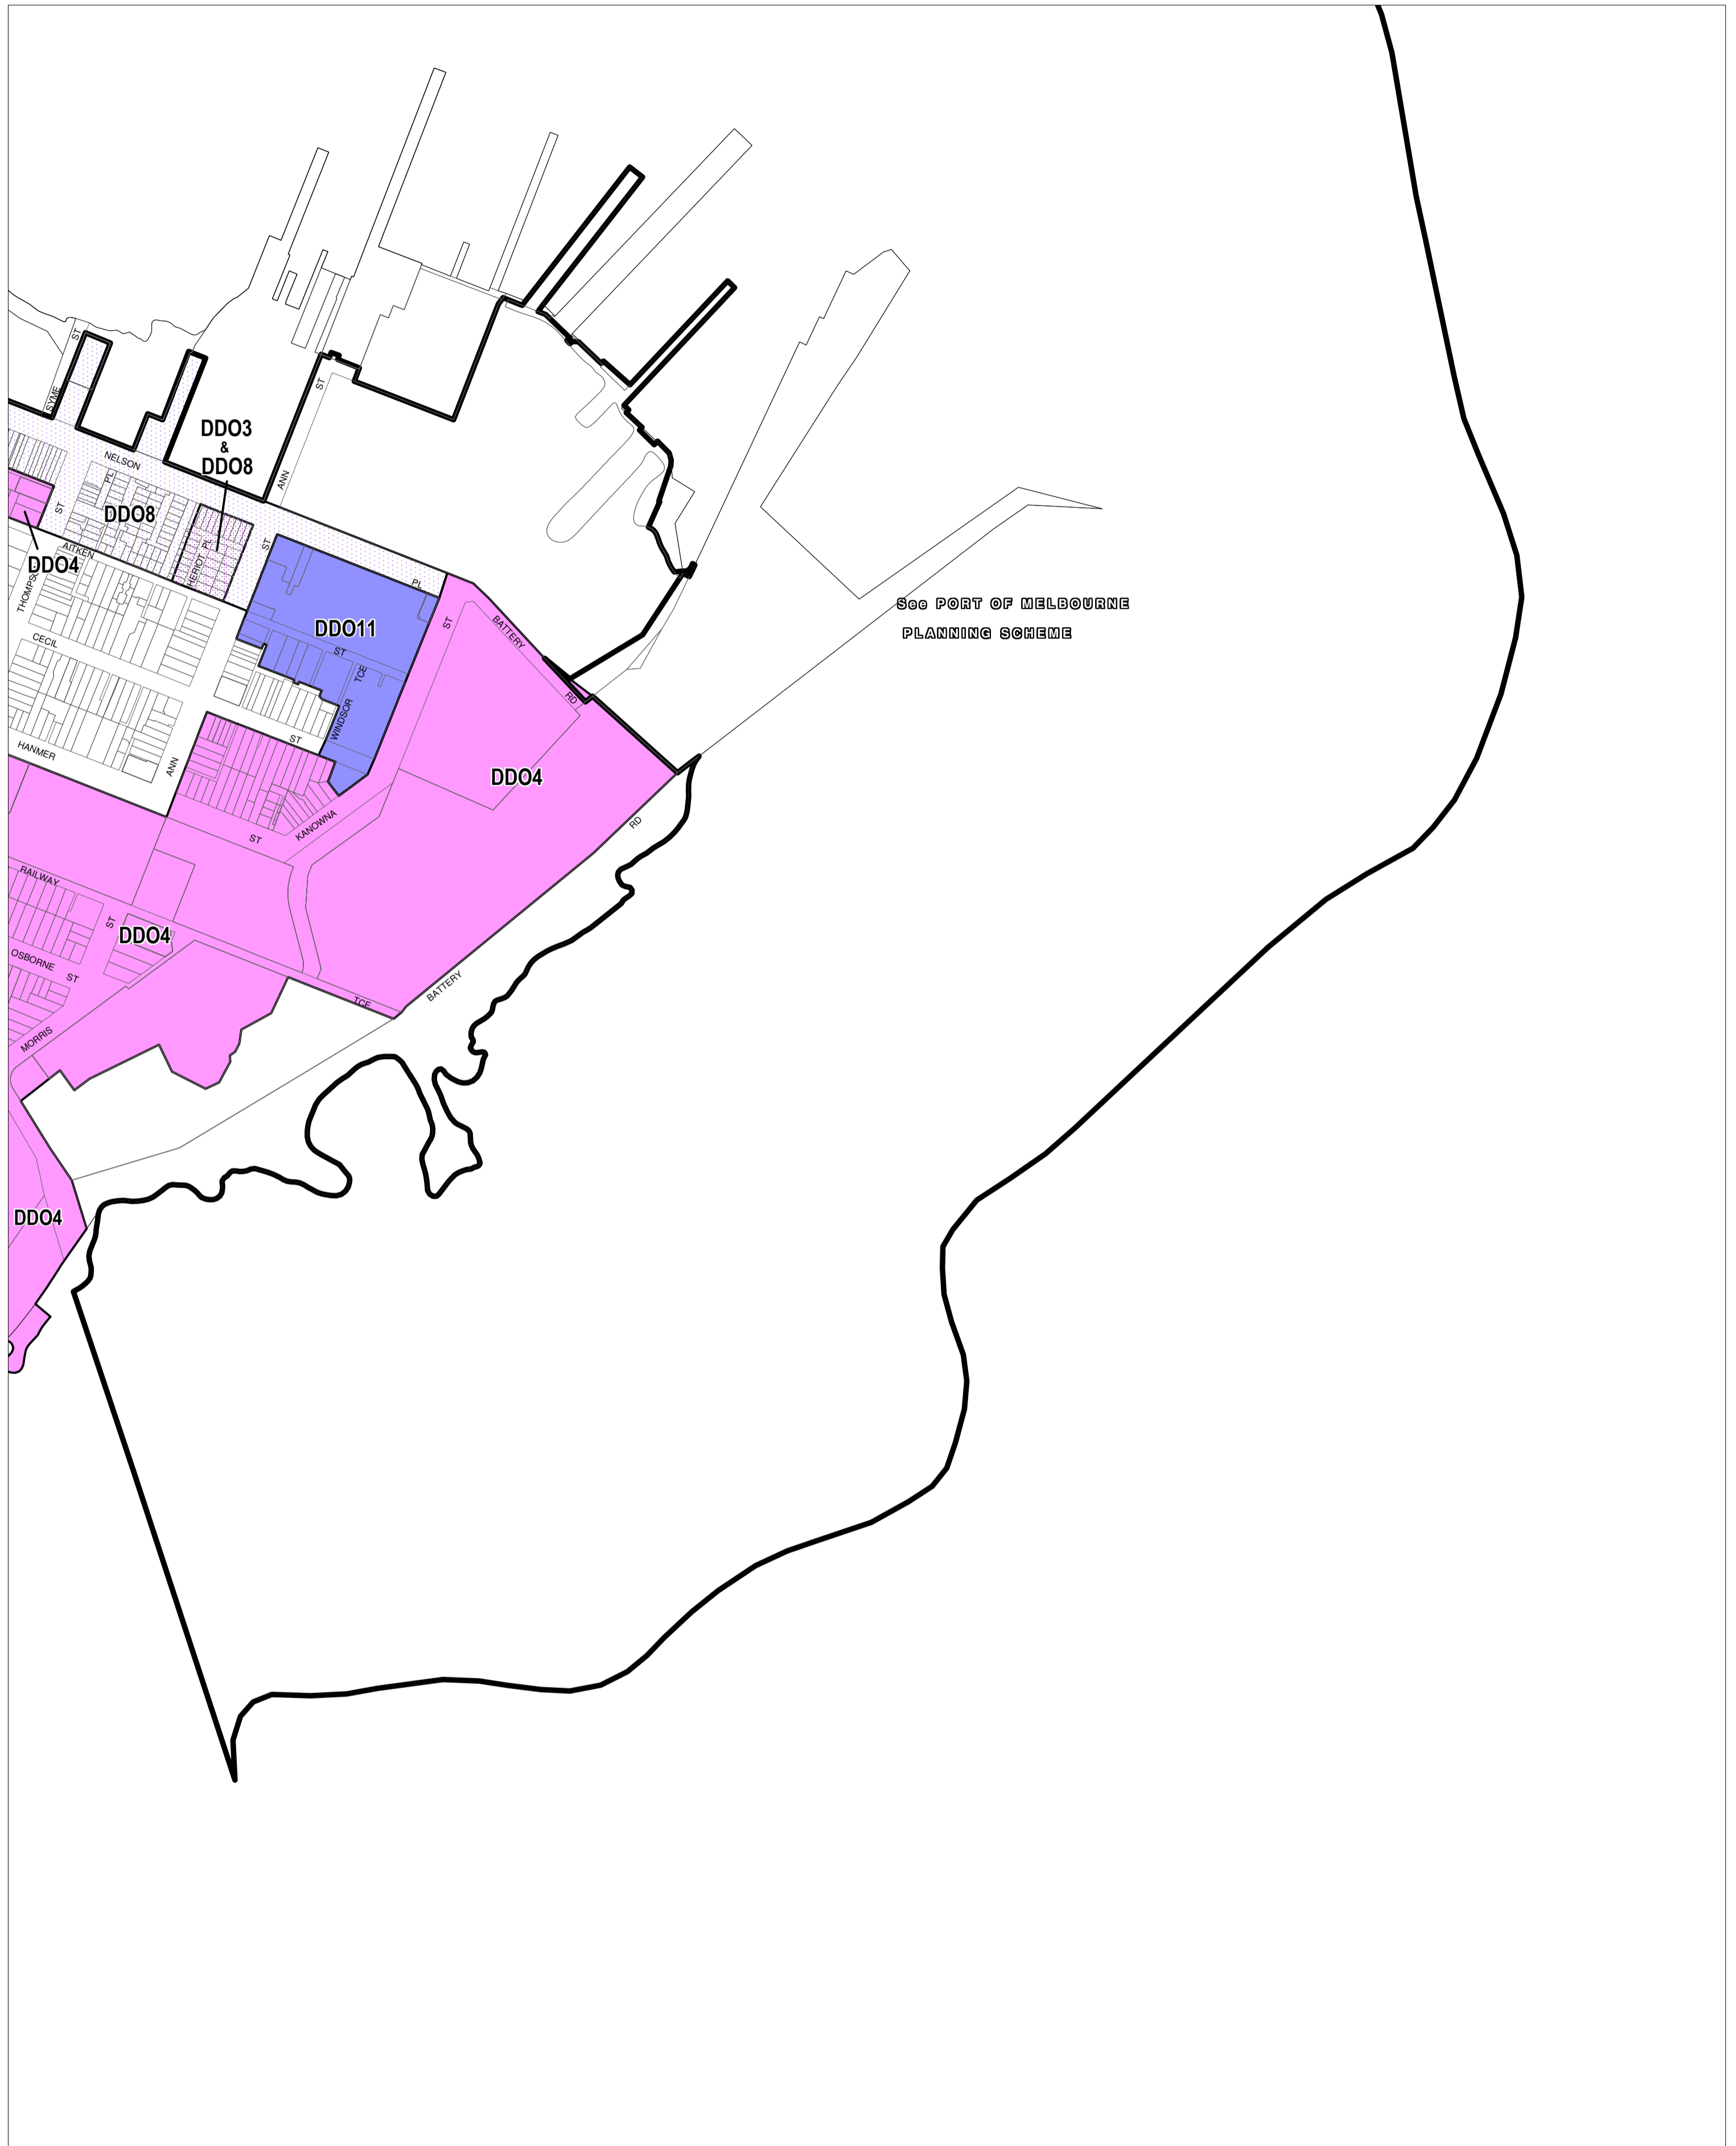

HOBSONS BAY PLANNING SCHEME - LOCAL PROVISION

Overlays	
DDO11	Design And Development Overlay - Schedule 11
DDO3	Design And Development Overlay - Schedule 3
DDO4	Design And Development Overlay - Schedule 4
DDO8	Design And Development Overlay - Schedule 8

100 0 100 200 300 400 500 m

AUSTRALIAN MAP GRID ZONE 55

INDEX TO ADJOINING METRIC SERIES MAP

	1	2	3	4	5
	6	7	8	9	10
12	13	14	15	16	17
18	19	20	21	22	23