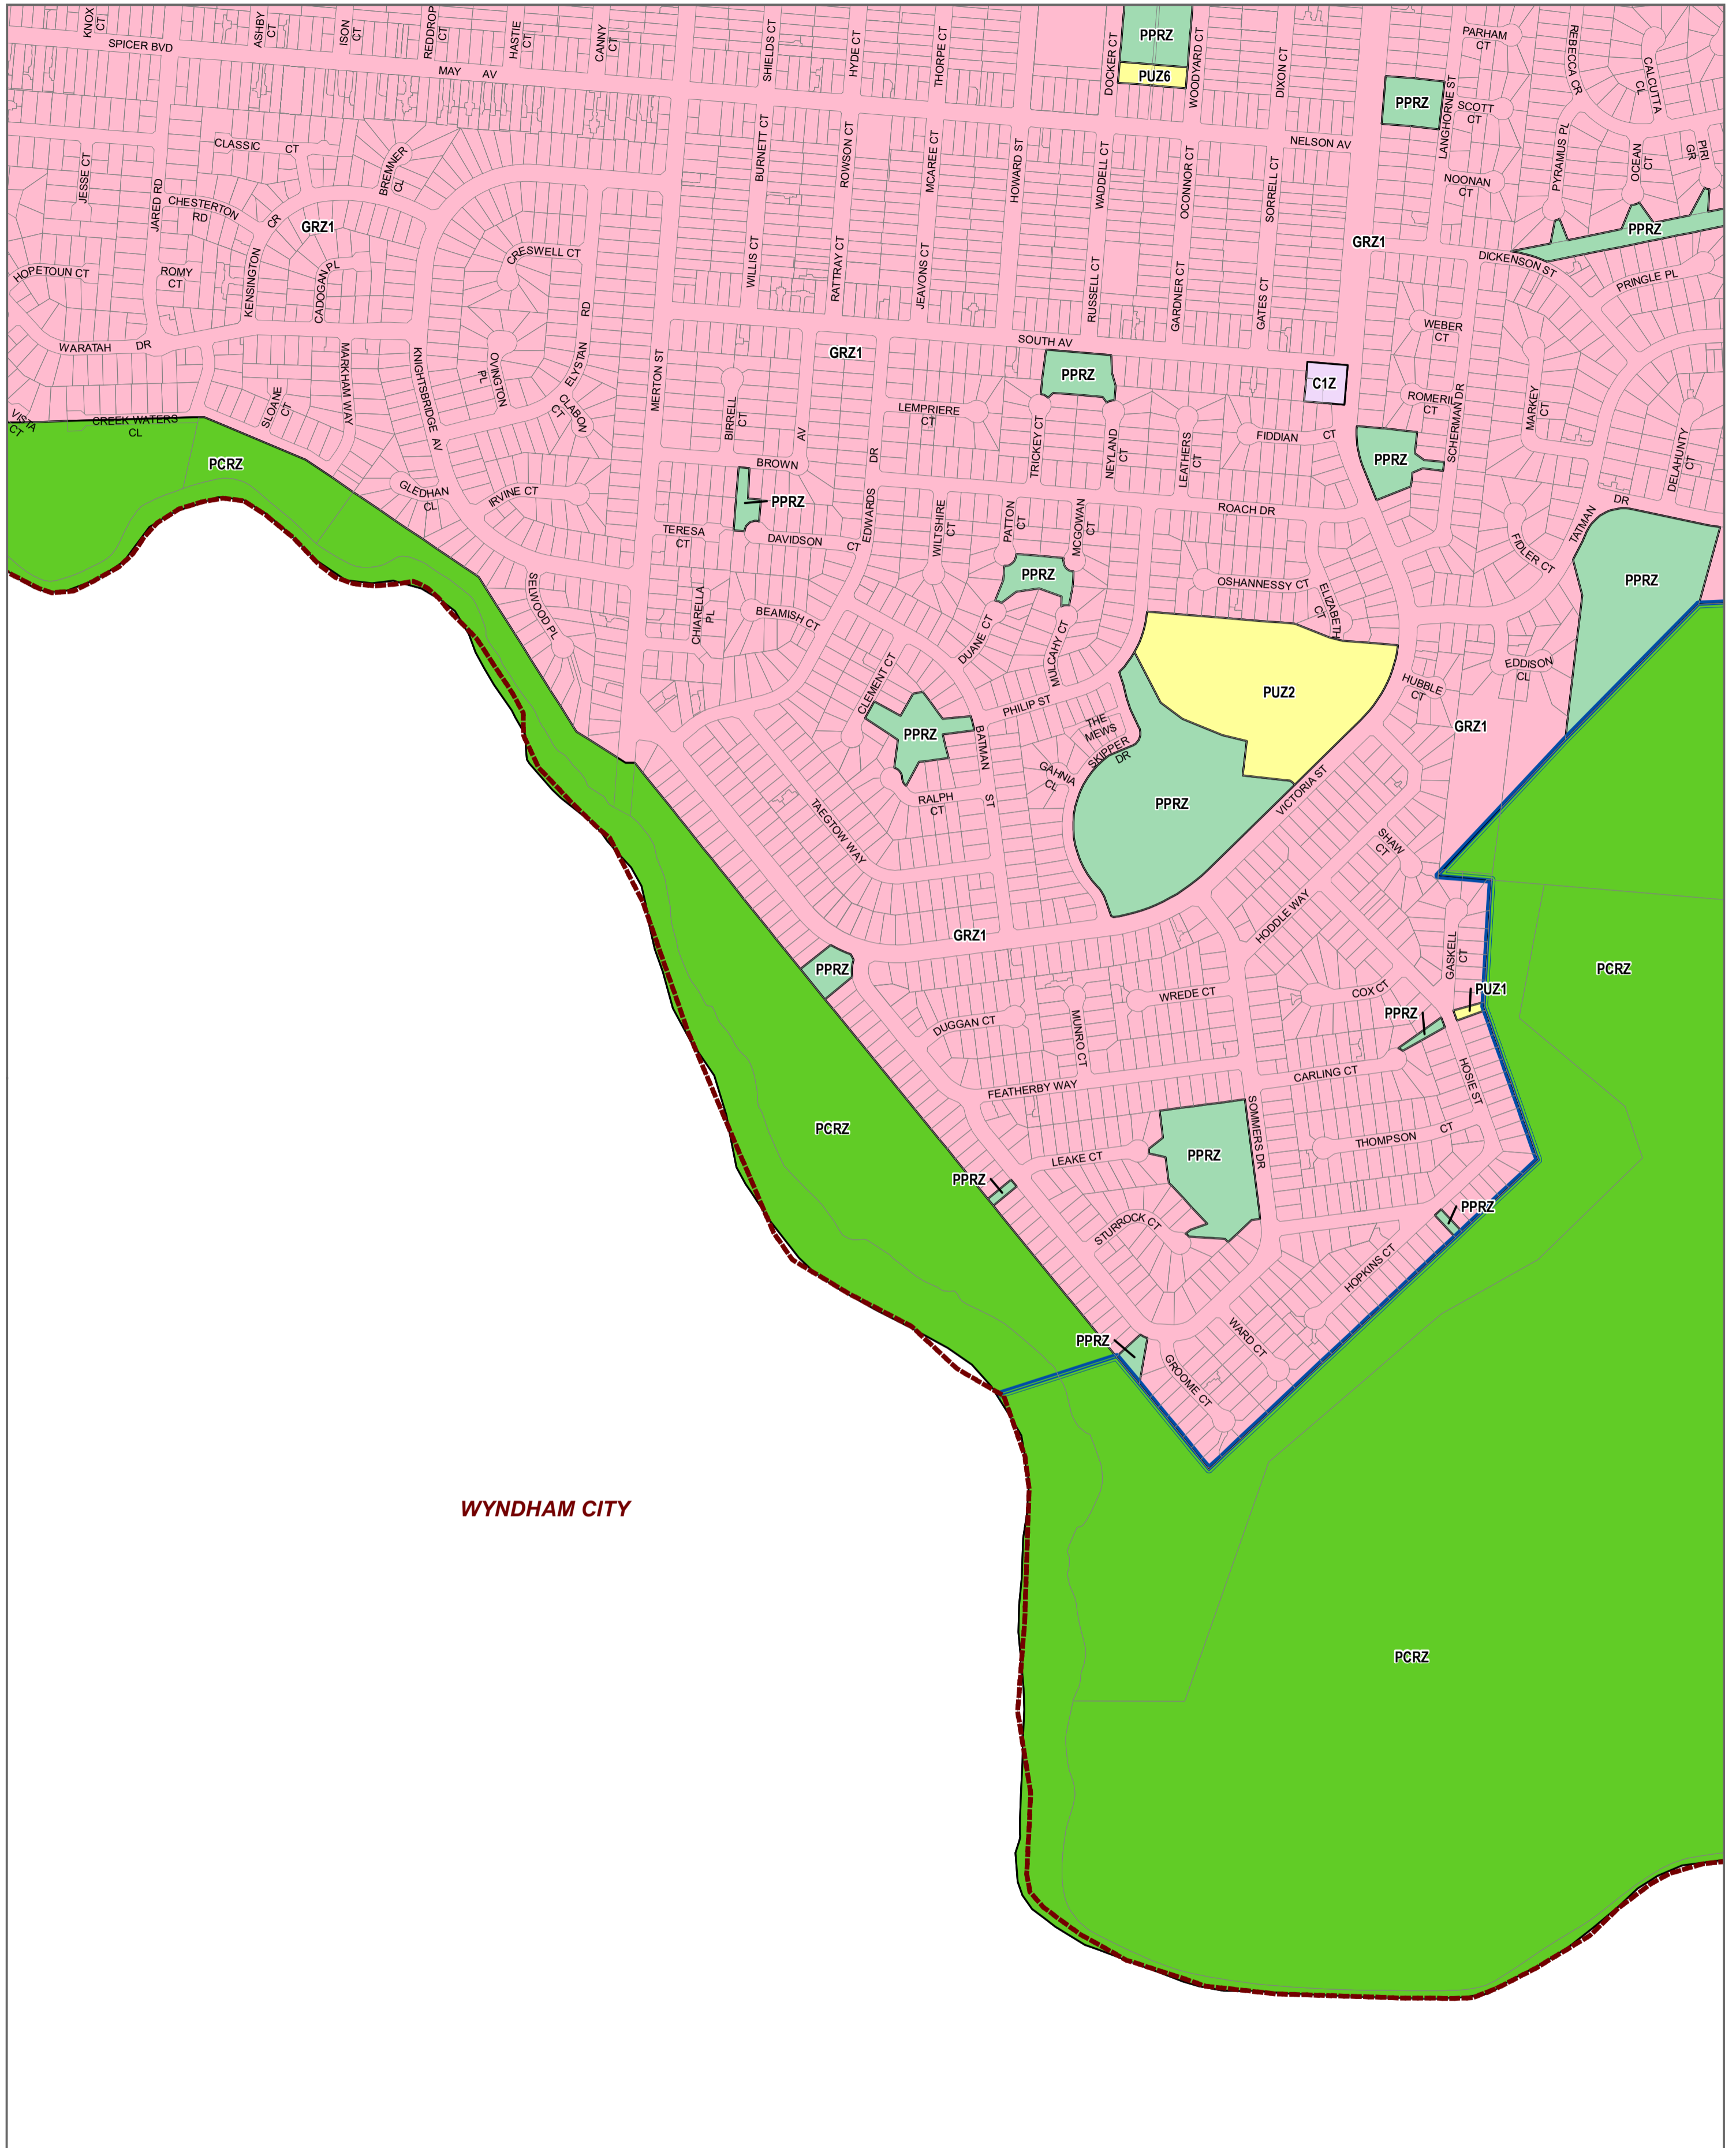

HOBSONS BAY PLANNING SCHEME - LOCAL PROVISION

LEGEND

- C1Z - Commercial 1 Zone
- GRZ - General Residential Zone
- PCRZ - Public Conservation and Resource Zone
- PPRZ - Public Park and Recreation Zone
- PUZ1 - Public Use Zone - Service and Utility
- PUZ2 - Public Use Zone - Education
- PUZ6 - Public Use Zone - Local Government

© The State of Victoria Department of Environment, Land, Water and Planning 2020

Planning Group
AMENDMENT C113hbay
 Printed: 31/01/2020

Environment,
Land, Water
and Planning

INDEX TO ADJOINING SCHEME MAPS