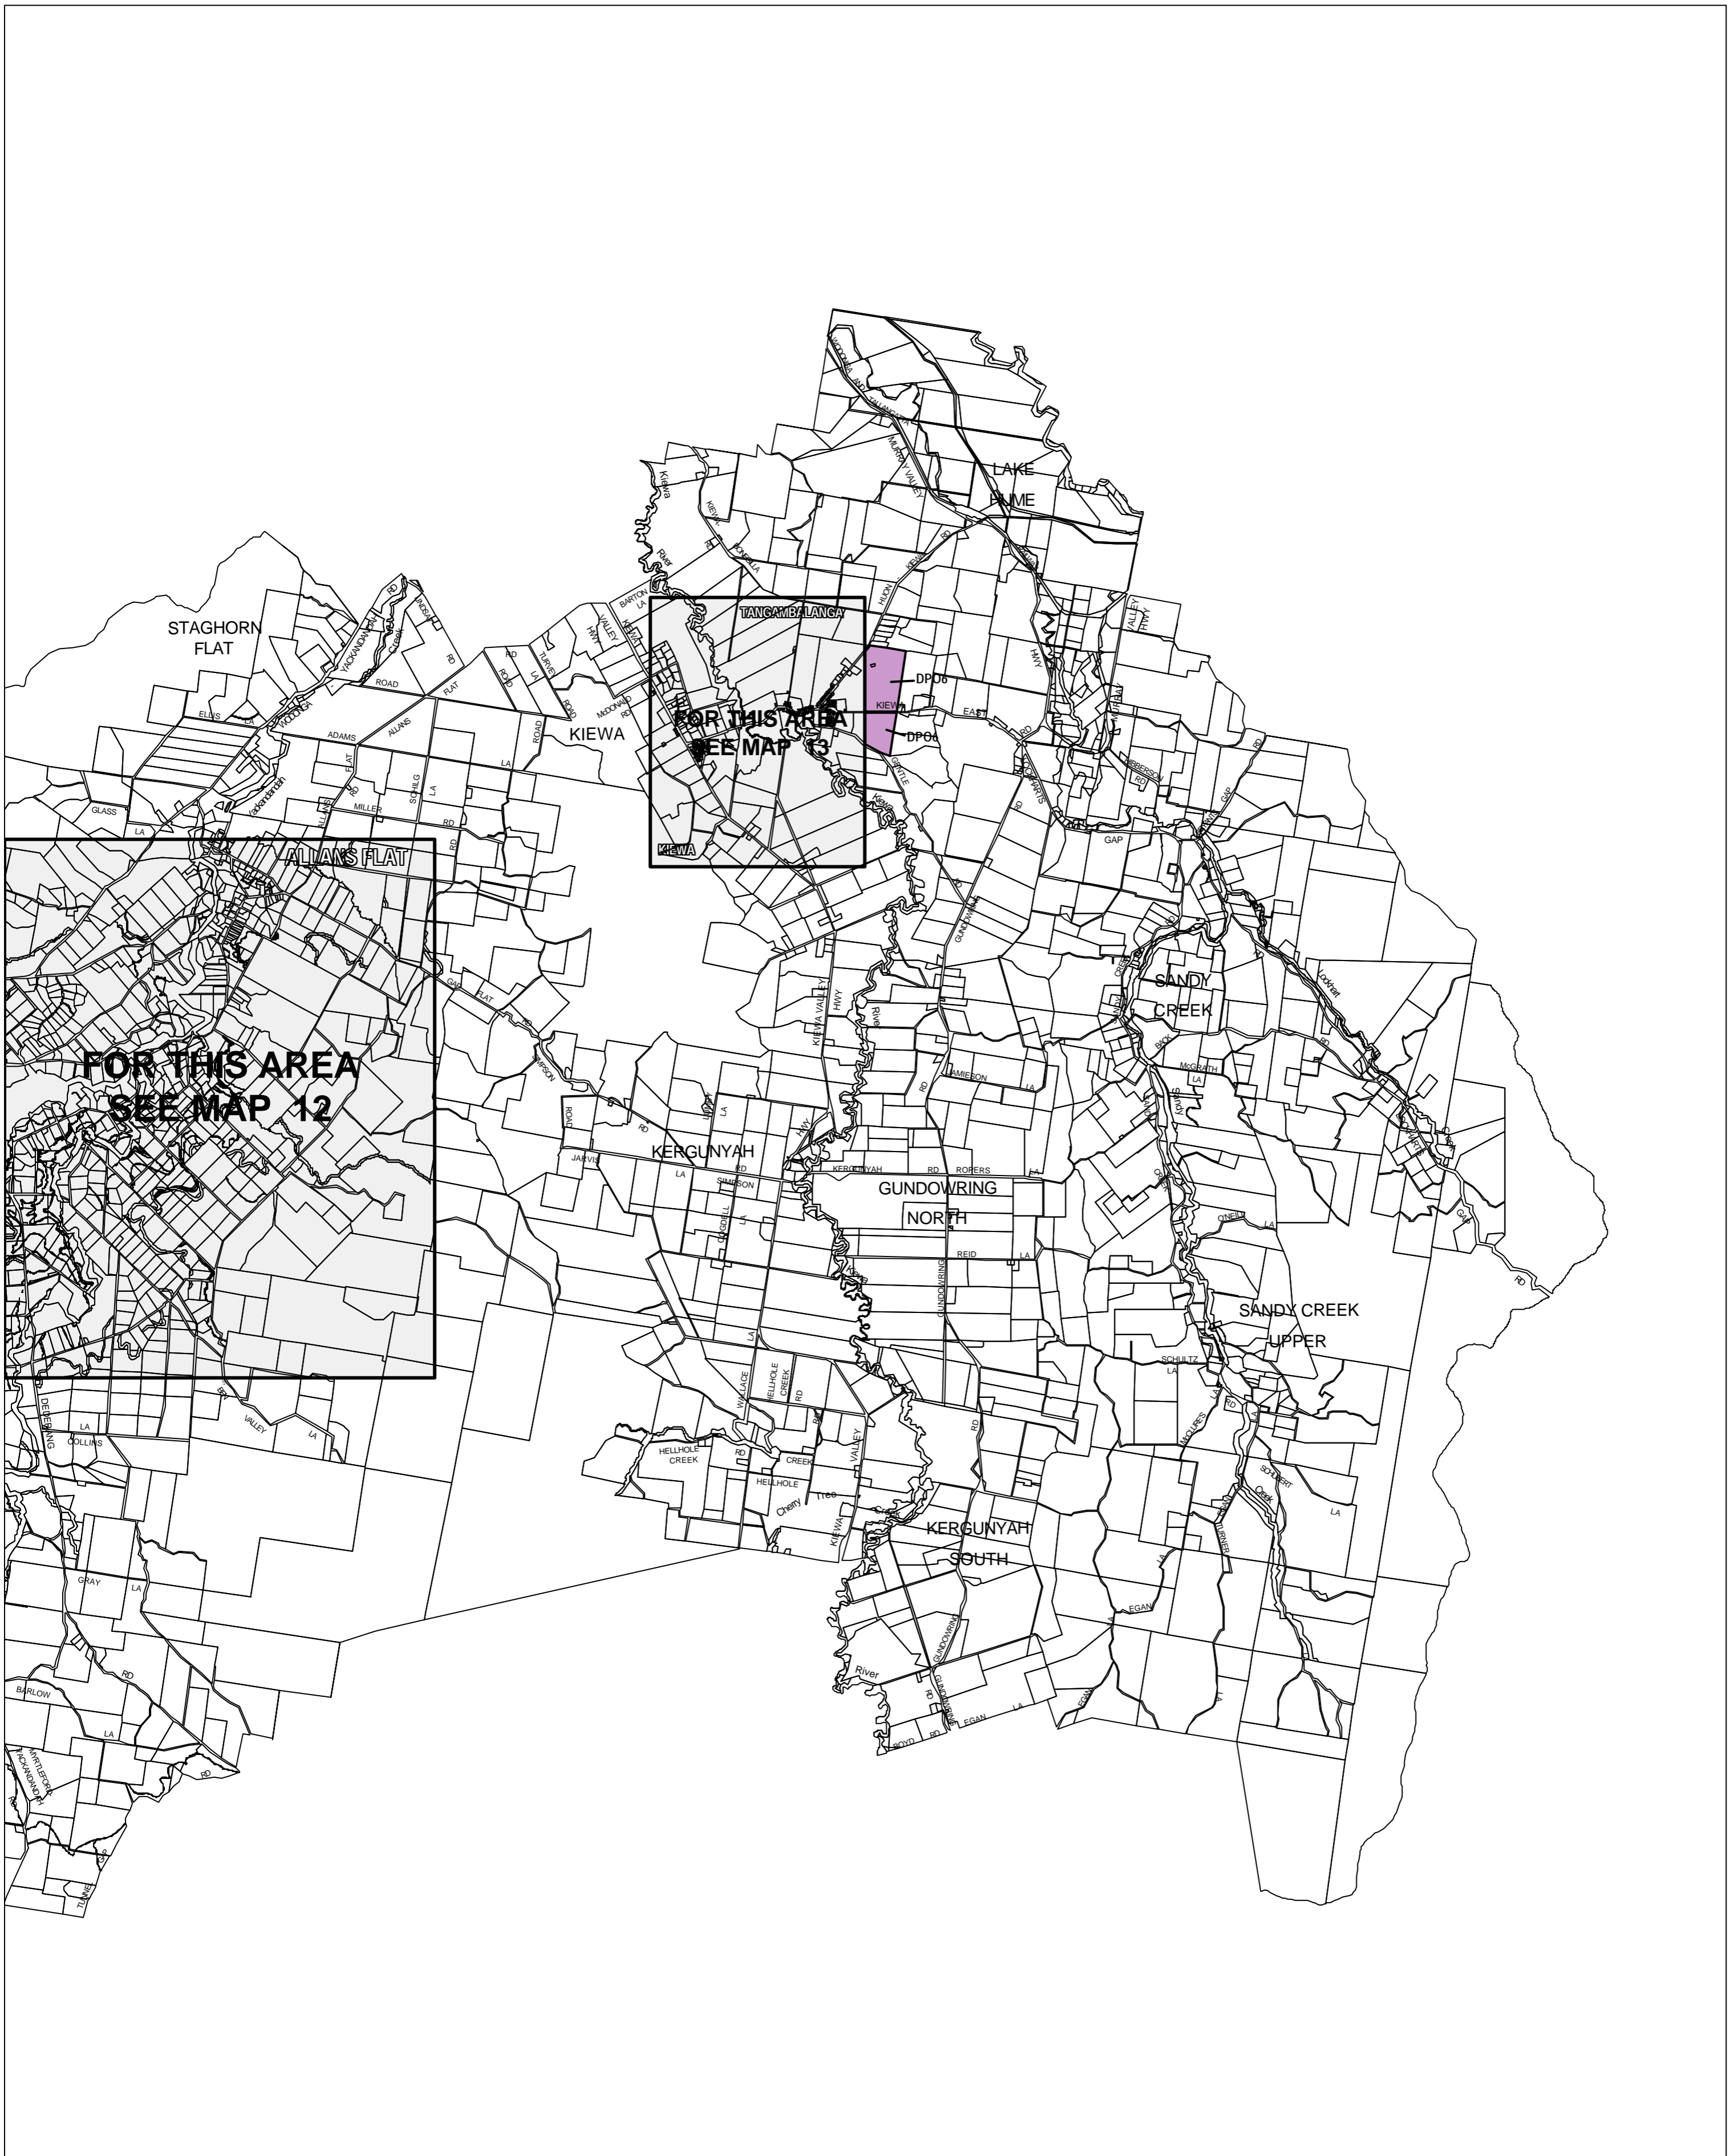

INDIGO PLANNING SCHEME - LOCAL PROVISION

Overlays

- DP06 Development Plan Overlay - Schedule 6

AUSTRALIAN MAP GRID ZONE 55

Printed: 18/5/2010

AMENDMENT C21