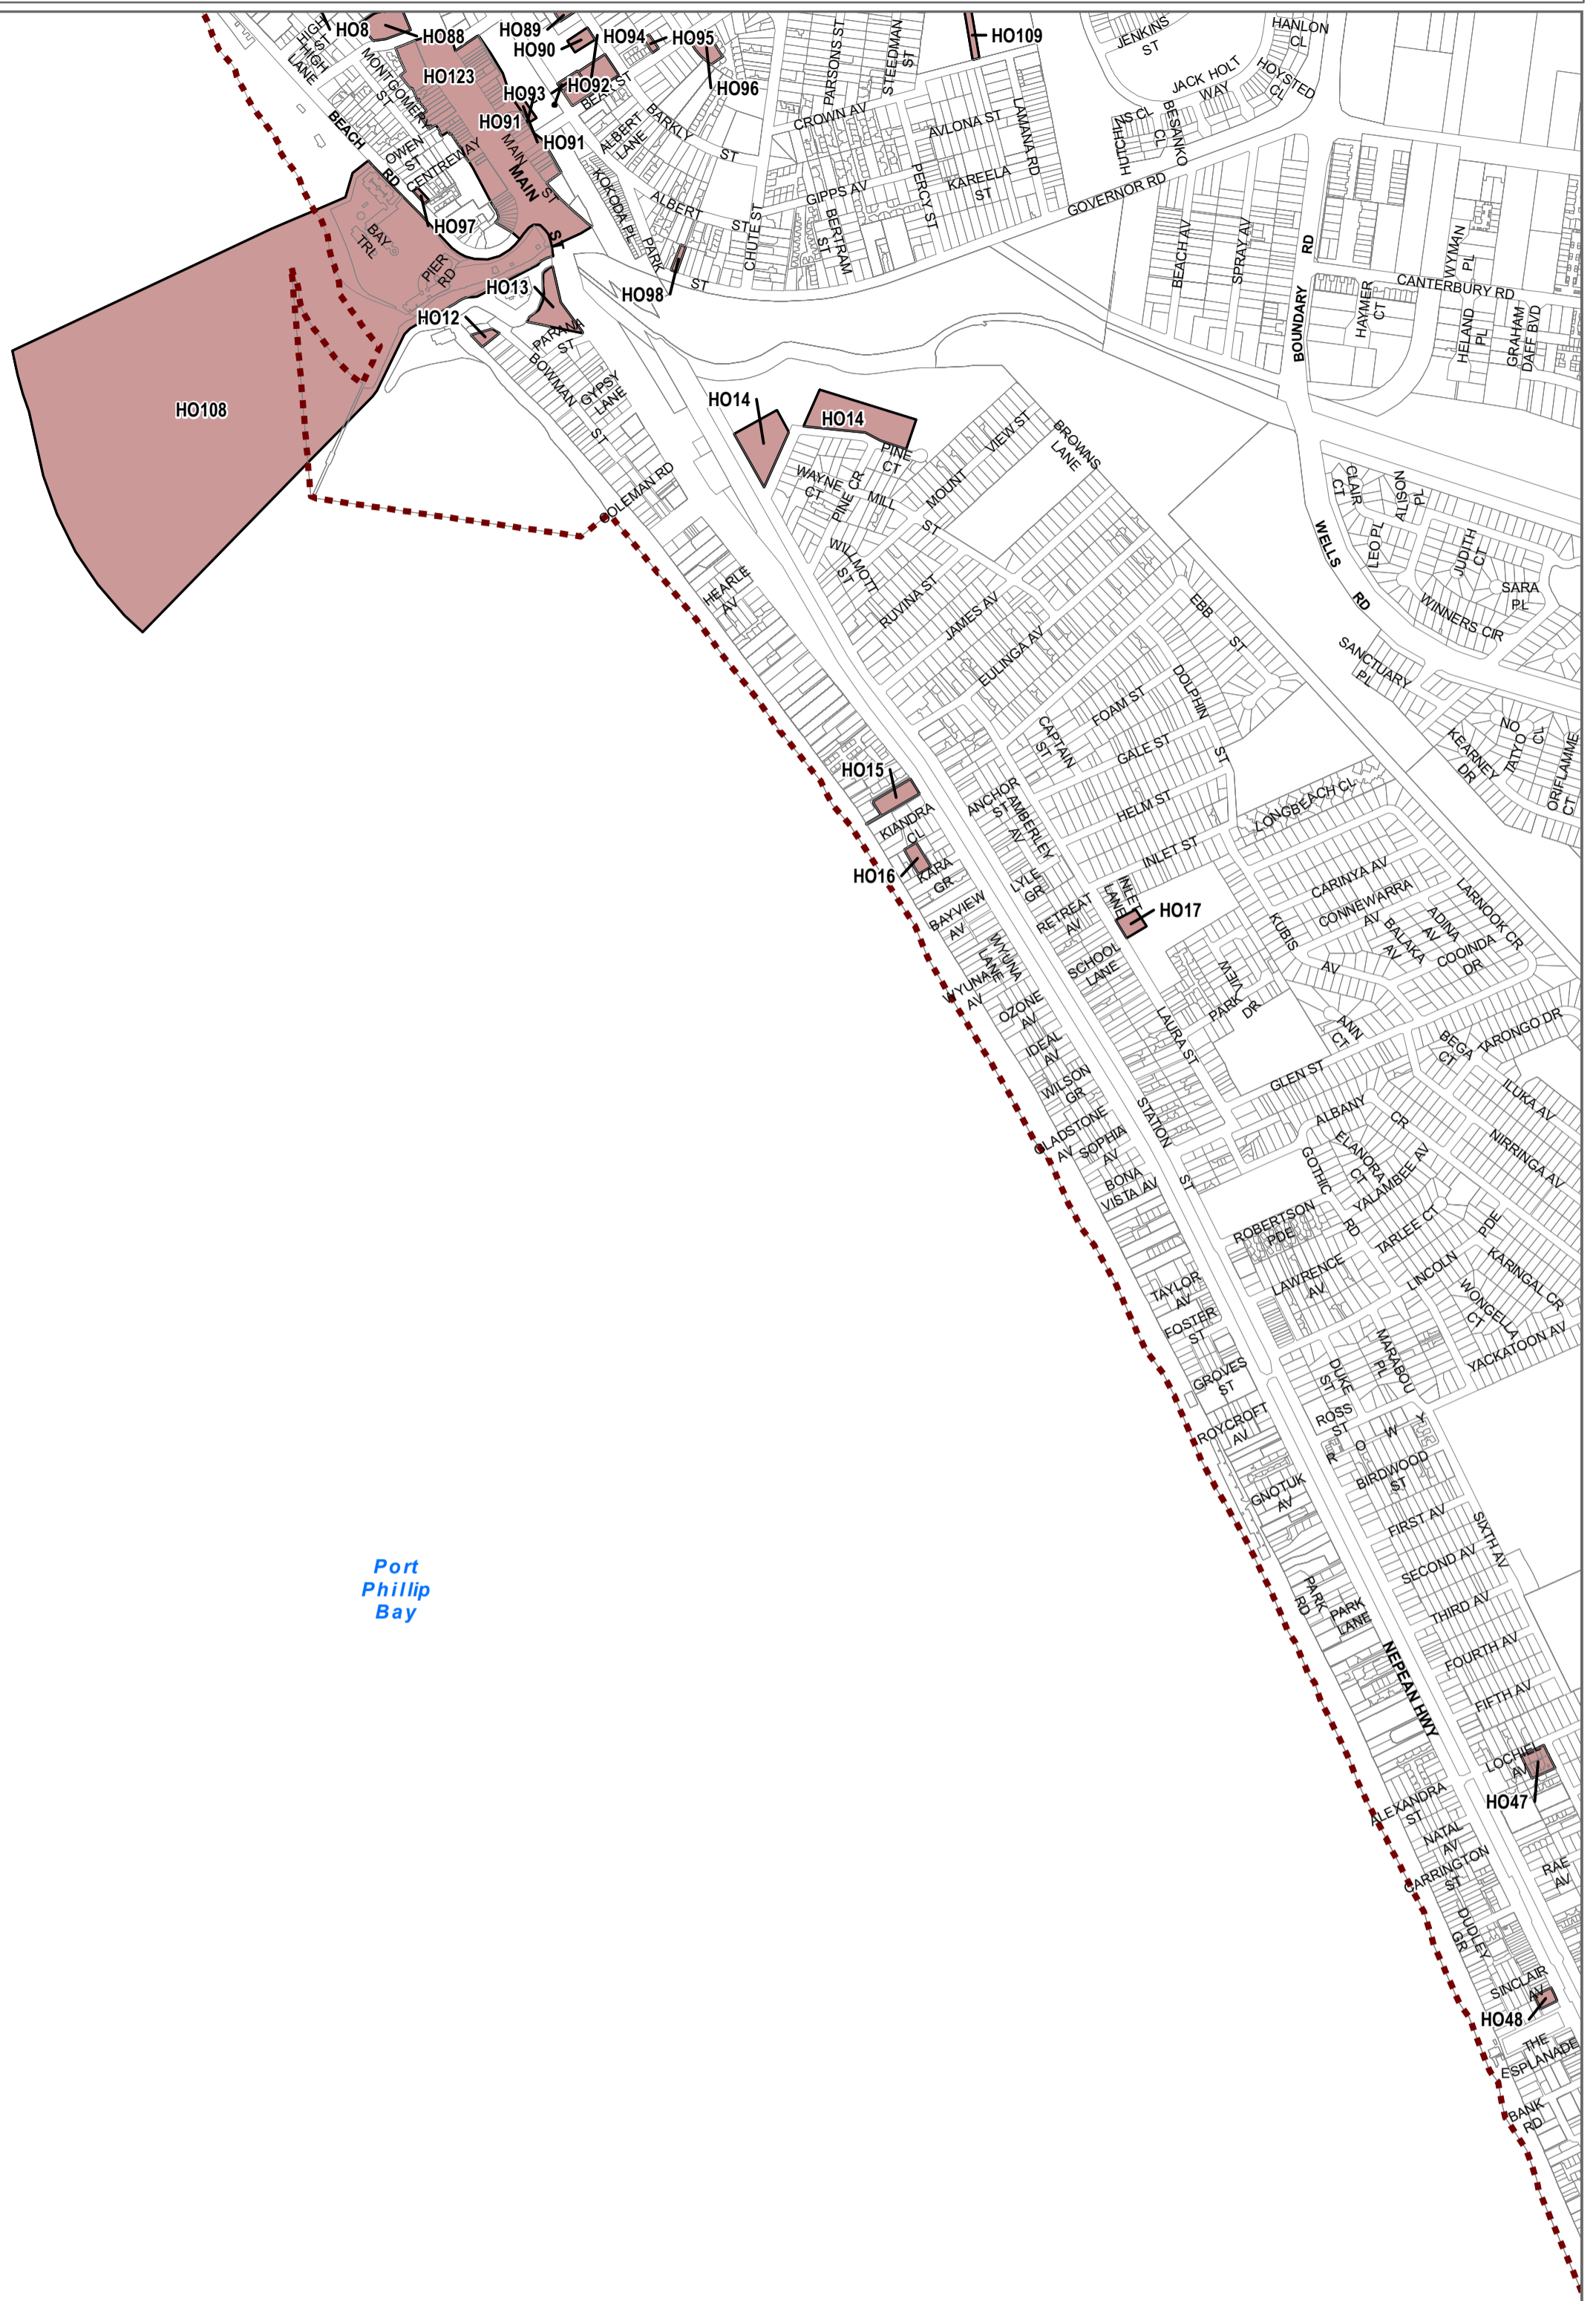

KINGSTON PLANNING SCHEME - LOCAL PROVISION

LEGEND

HO - Heritage Overlay

Disclaimer
 This publication may be of assistance to you but the State of Victoria and its employees do not guarantee that the publication is without flaw of any kind or is wholly appropriate for your particular purposes and therefore disclaims all liability for any error, loss or other consequence which may arise from you relying on any information in this publication.

© The State of Victoria Department of Environment, Land, Water and Planning 2019

Australian Map Grid Zone 55

Planning Group
AMENDMENT C149king
 Printed: 12/08/2019

Environment,
 Land, Water
 and Planning

INDEX TO ADJOINING SCHEME MAPS