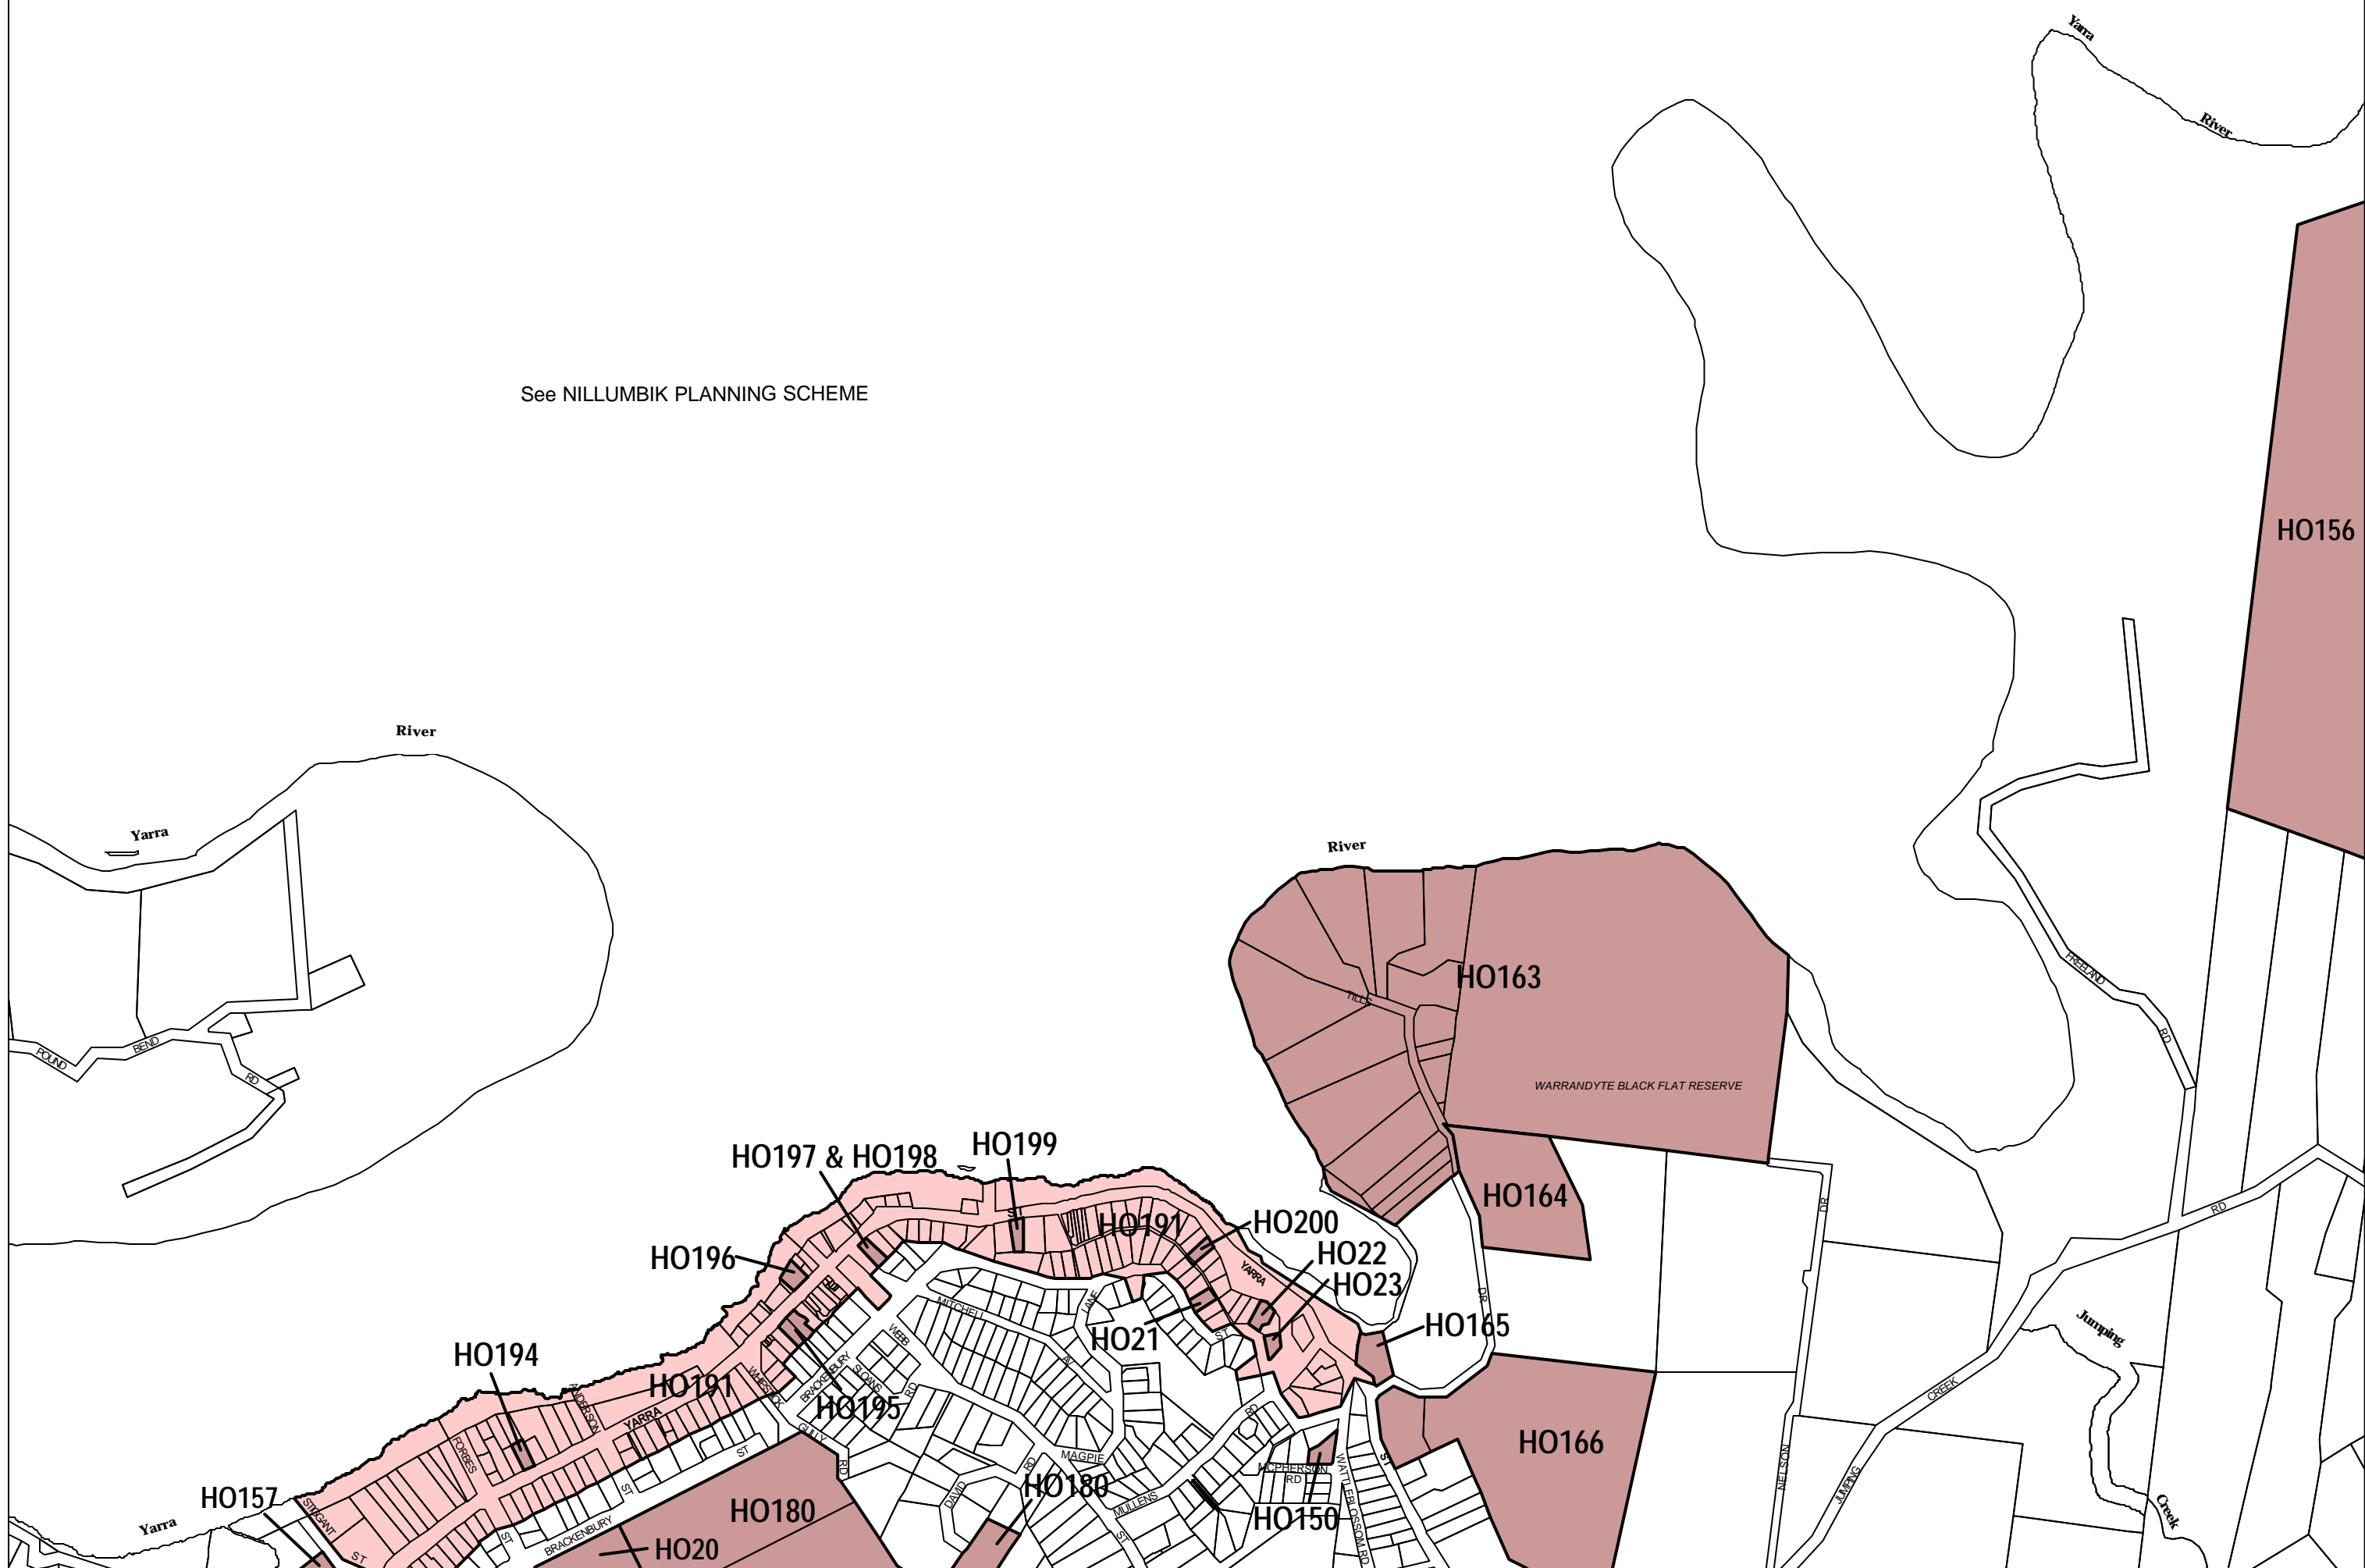

MANNINGHAM PLANNING SCHEME - LOCAL PROVISION

See NILLUMBIK PLANNING SCHEME

Overlays

HO Heritage Overlay

200 400 600 800 1000 m

AUSTRALIAN MAP GRID ZONE 55

Victoria
The Place To Be

INDEX TO ADJOINING METRIC SERIES MAP

			4	5
	2		9	10
6				11

Printed: 27/1/2010

AMENDMENT C77