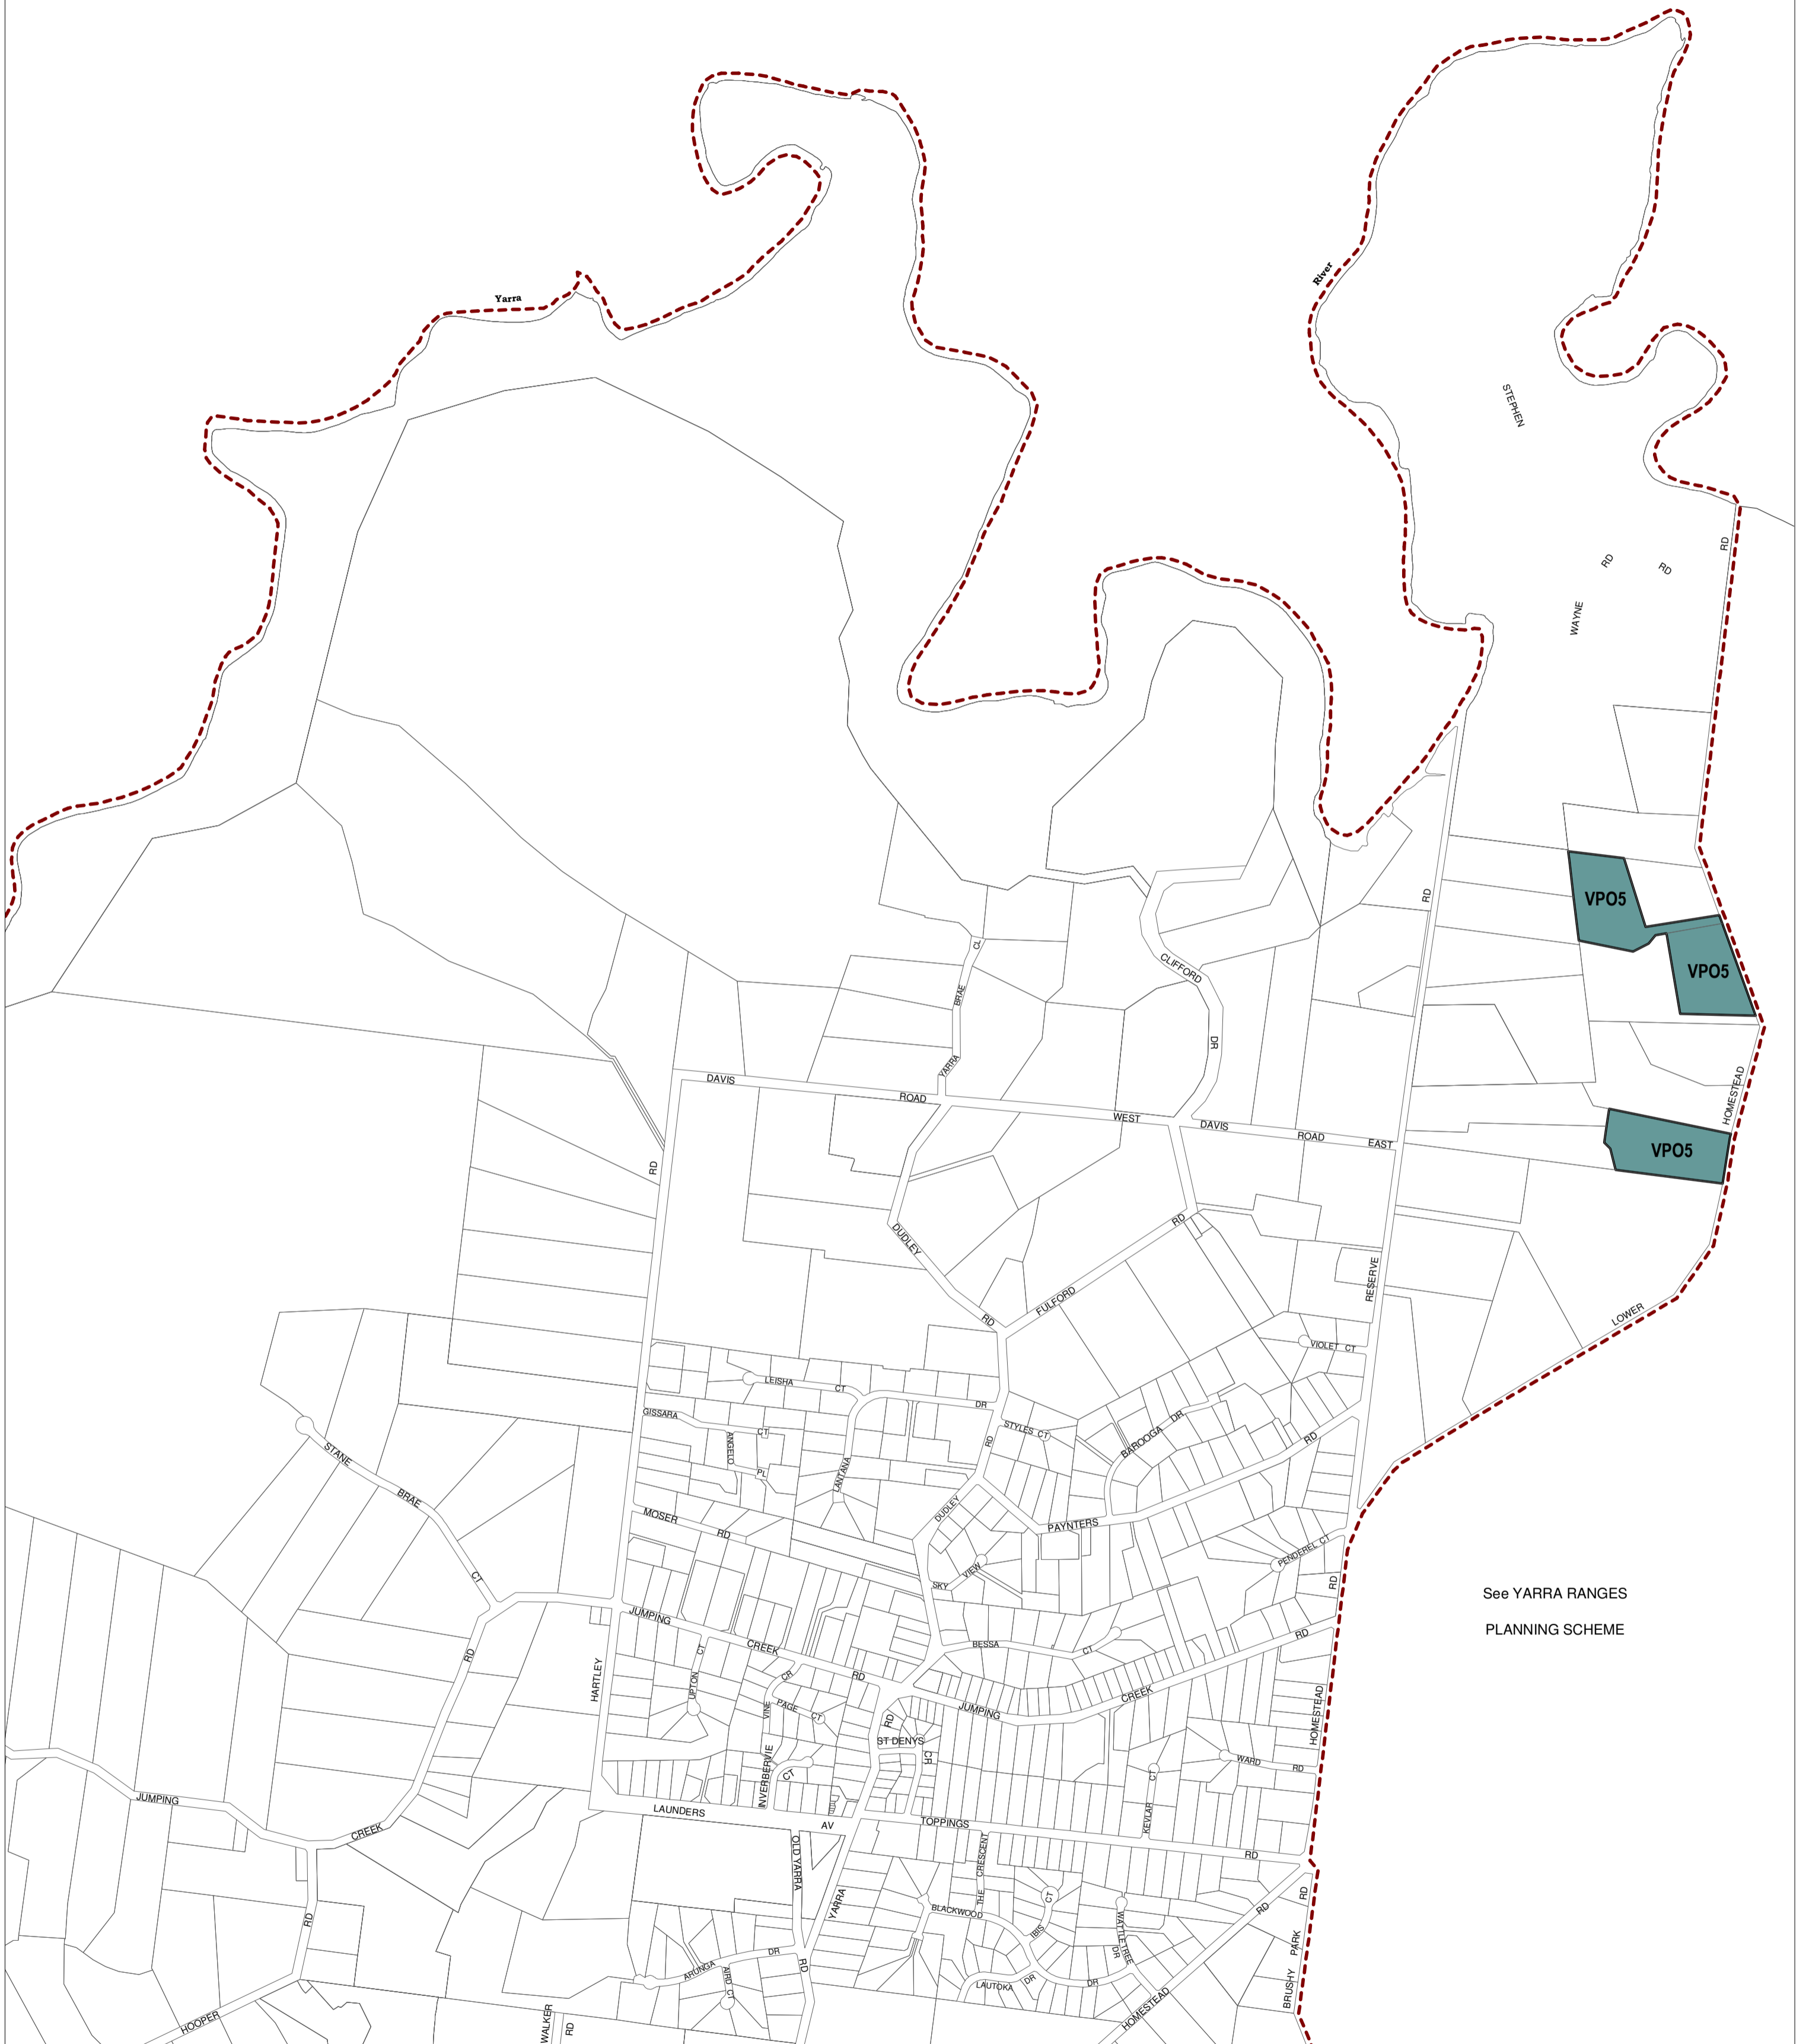

MANNINGHAM PLANNING SCHEME - LOCAL PROVISION

See NILLUMBIK PLANNING SCHEME

See YARRA RANGES
PLANNING SCHEME

Overlays
VPO5

Vegetation Protection Overlay -
Schedule 5

AUSTRALIAN MAP GRID ZONE 55

INDEX TO ADJOINING
METRIC SERIES MAP

Printed: 19/2/2013

AMENDMENT C54