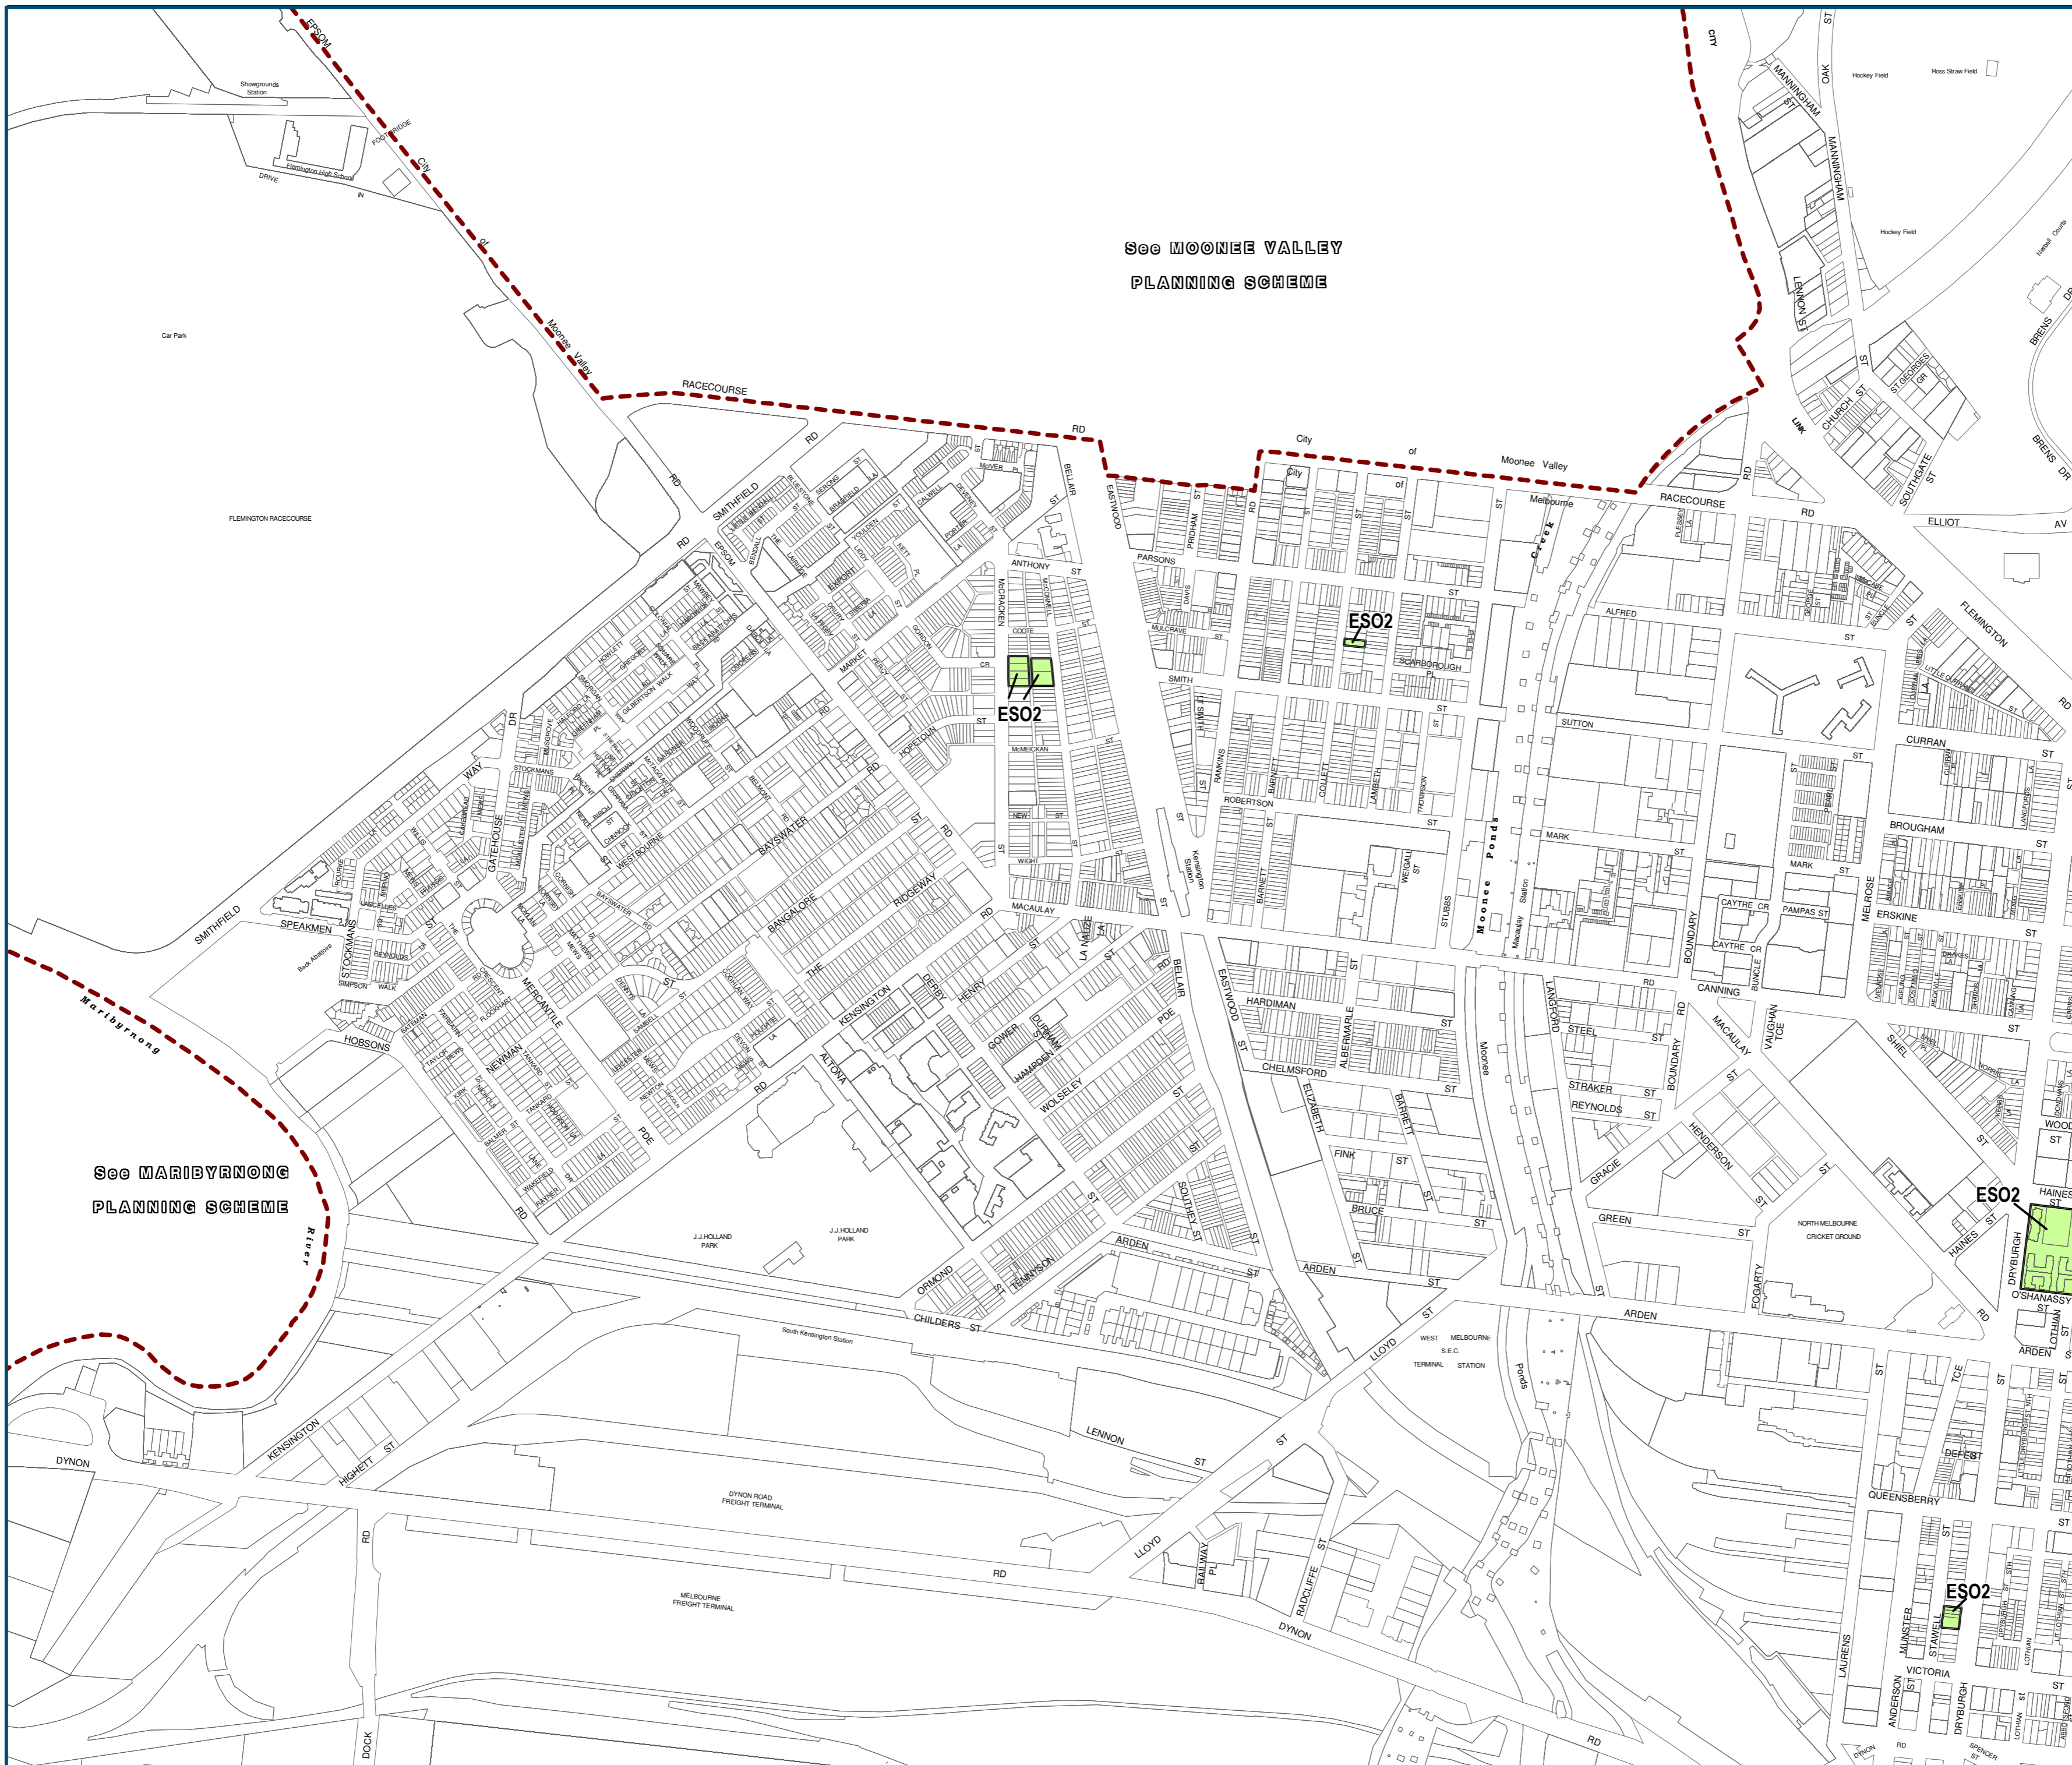

MELBOURNE PLANNING SCHEME - LOCAL PROVISION

ENVIRONMENTAL SIGNIFICANCE OVERLAY

Overlays
ESO2 Environmental Significance Overlay - Schedule 2

INDEX TO ADJOINING MAPS

1	2
3	5
6	7
8	9
10	11

Printed: 23/4/2015

AMENDMENT C212

MAP No 4ESO

State of Victoria