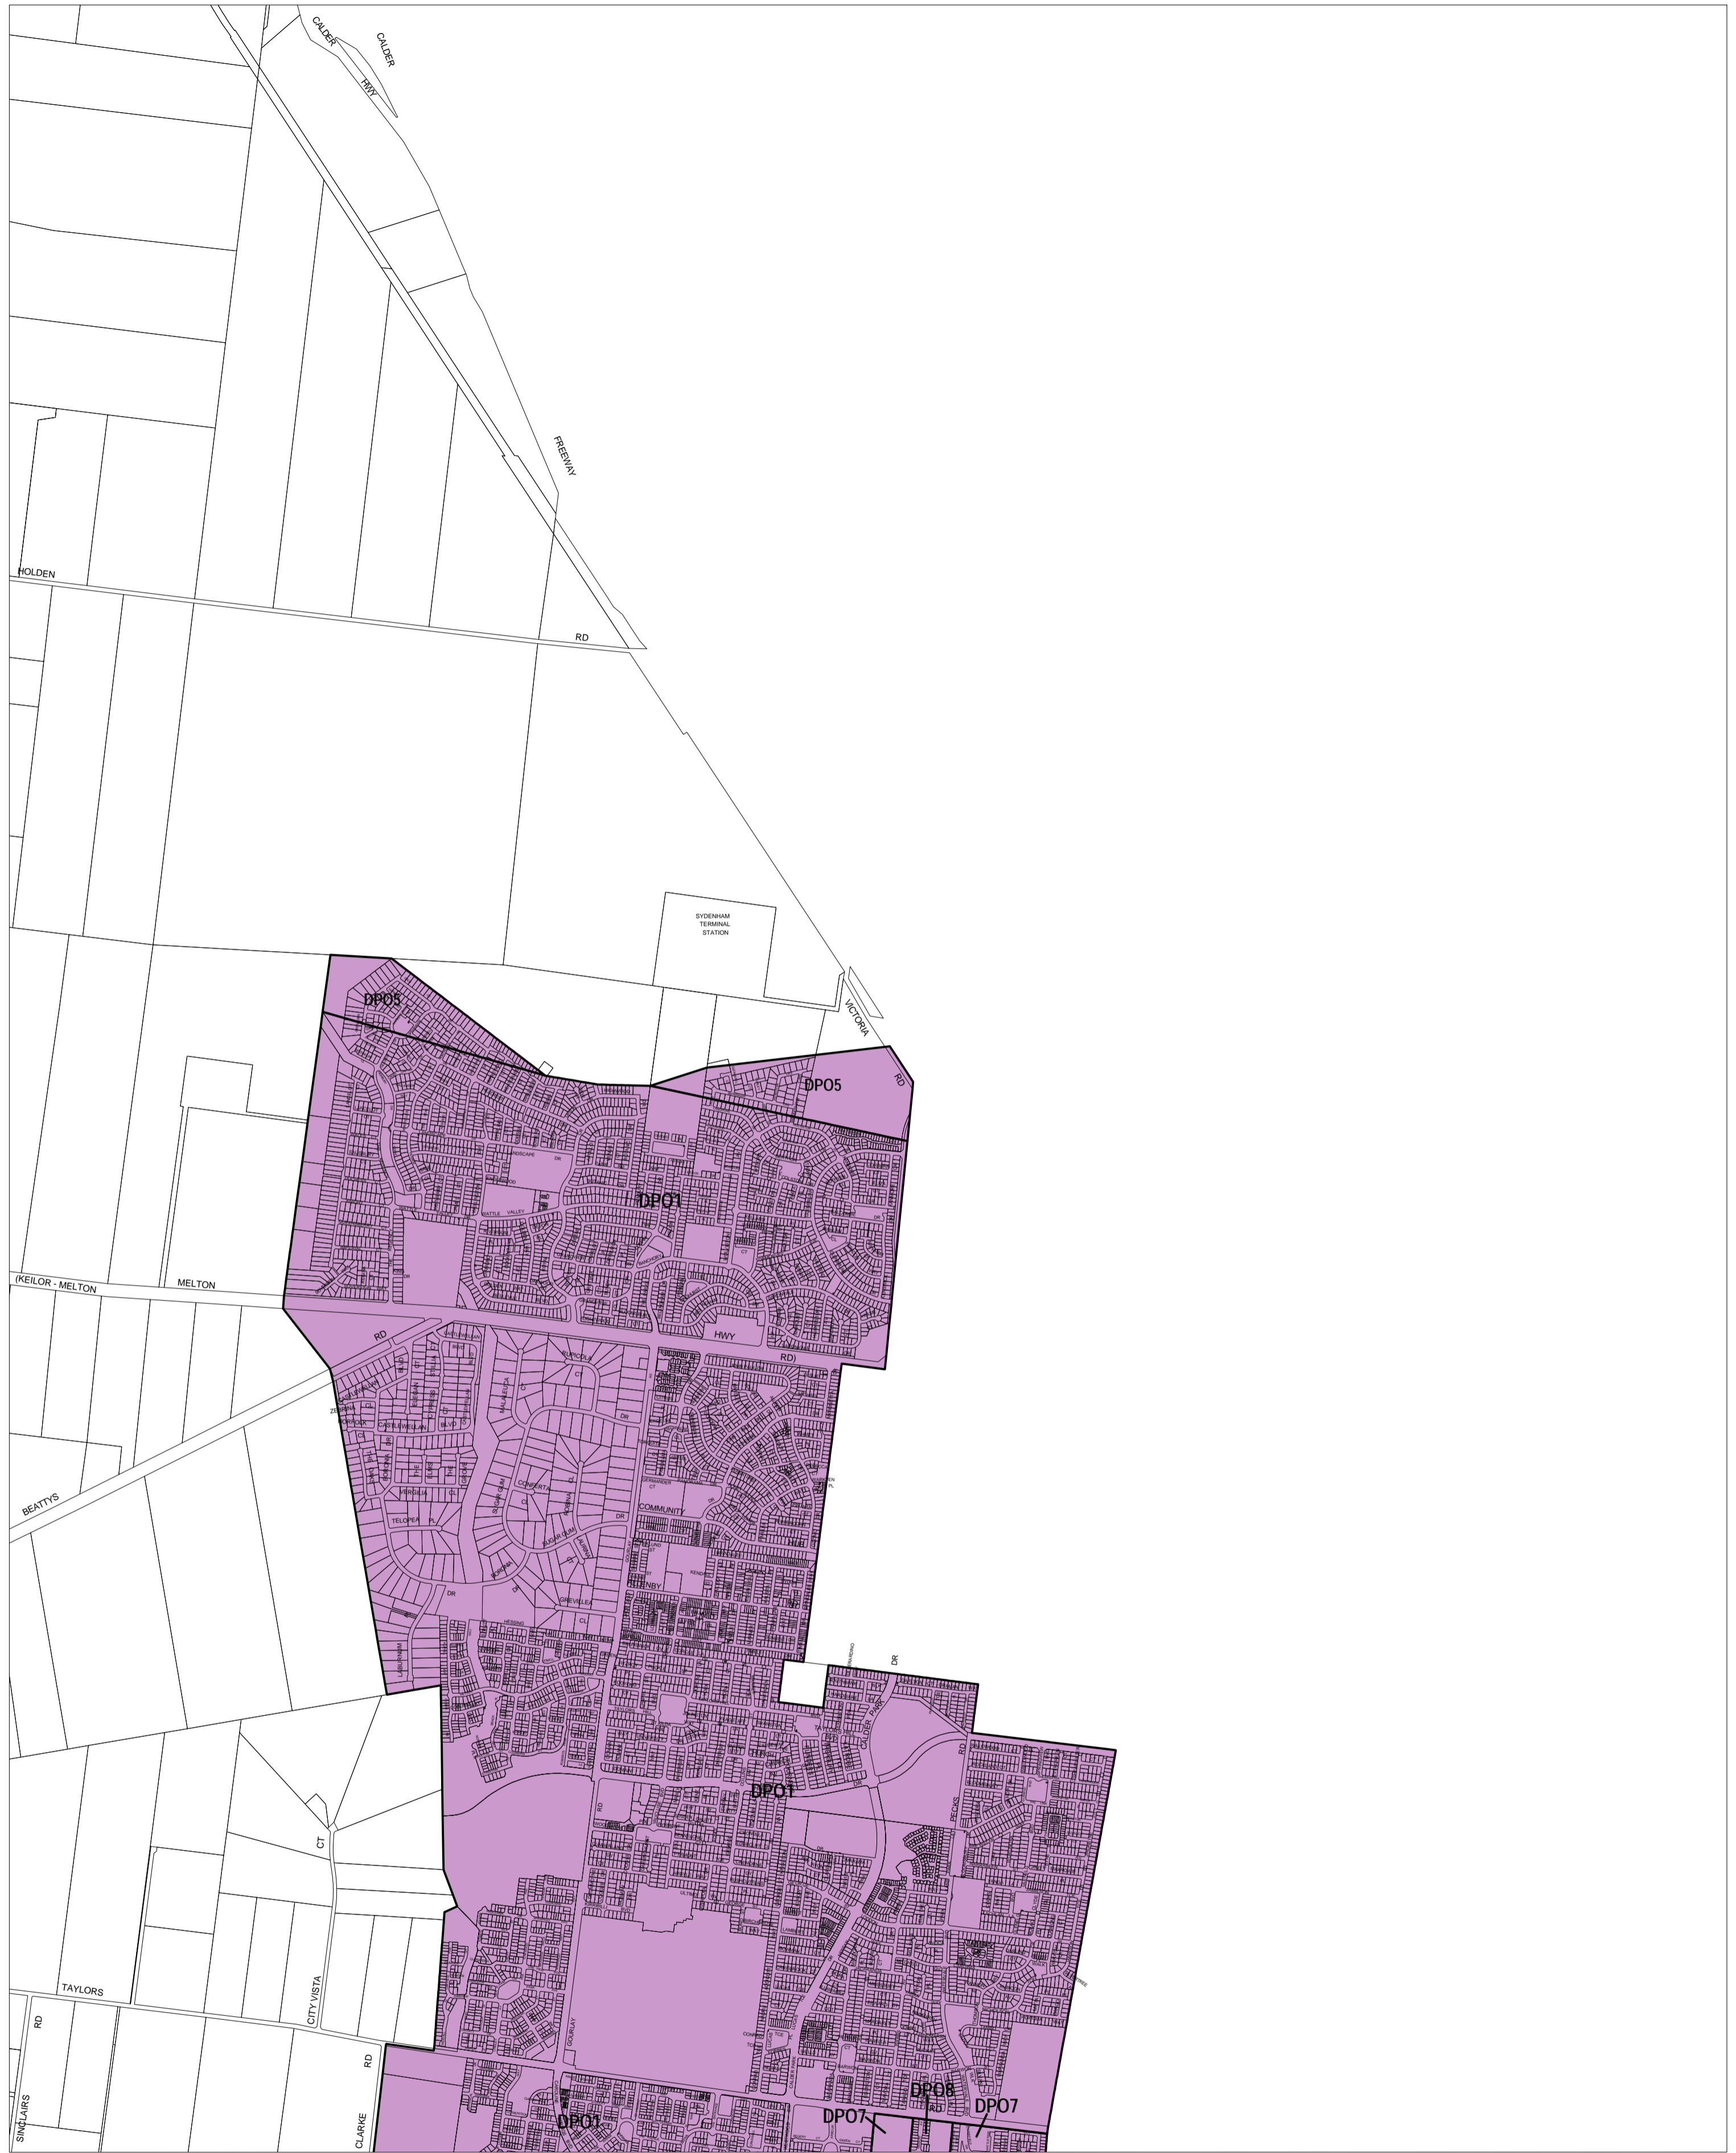

MELTON PLANNING SCHEME - LOCAL PROVISION

Overlays	
	Development Plan Overlay - Schedule 1
	Development Plan Overlay - Schedule 5
	Development Plan Overlay - Schedule 7
	Development Plan Overlay - Schedule 8

Printed: 7/6/2007